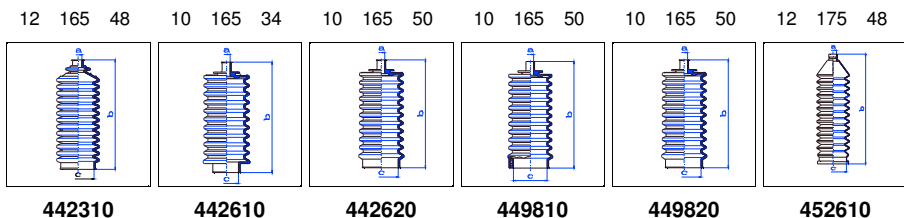

2300

2.3 SD1 08/82-07/85 PS

o.e. Ref.	Gomet code	Type
	88 98	Kit
	449810	1st C
	449820	2nd C
		3rd C

2400

2.4 TD SD1 08/82-07/85 PS

o.e. Ref.	Gomet code	Type
	88 98	Kit
	449810	1st C
	449820	2nd C
		3rd C

ROVER