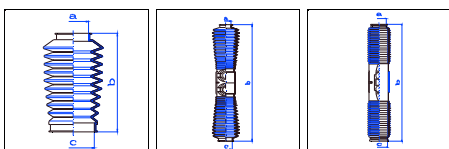

VAUXHALL

Belmont I/II/III

All models Steering box ZF 08/79-02/98 PS

o.e. Ref.	Gomet code	Type
	90 29	Kit
1609076	462910	1st C
		2nd C
		3rd C

Belmont I/II/III

All models Steering box Saginaw 08/79-02/98 PS

o.e. Ref.	Gomet code	Type
	90 43	Kit
902829	464310	1st C
		2nd C
		3rd C

Calibra

All models Steering box TRW 06/90-01/98 PS

o.e. Ref.	Gomet code	Type
	89 39	Kit
1609073	453910	1st C
1609073	453910	2nd C
		3rd C

Calibra

All models Steering box ZF 06/90-01/98 PS

o.e. Ref.	Gomet code	Type
	90 29	Kit
1609076	462910	1st C
		2nd C
		3rd C

Calibra

All models Steering box Saginaw 06/90-01/98 PS

o.e. Ref.	Gomet code	Type
	90 43	Kit
902829	464310	1st C
		2nd C
		3rd C

38 132 52 44 348 55 53 475 58

453910

462910

464310