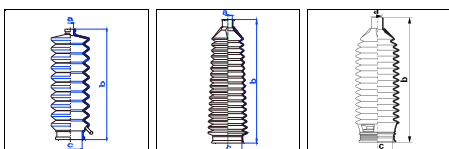

HYUNDAI

Pony/Excel

All models 10/85-On MS

o.e. Ref.	Gomet code	Type
	88 405	Kit
53534634000	444015	1st C
53534634000	444015	2nd C
		3rd C

Accent

All models 10/89-10/94 MS

o.e. Ref.	Gomet code	Type
	88 405	Kit
53534634000	444015	1st C
53534634000	444015	2nd C
		3rd C

Accent (X3)

All models 09/94-05/99 MS

o.e. Ref.	Gomet code	Type
	88 405	Kit
53534634000	444015	1st C
53534634000	444015	2nd C
		3rd C

Accent (X3)

All models 09/94-08/05 PS

o.e. Ref.	Gomet code	Type
	T91 13	Kit
5652824000	T471310	1st C
5652824000	T471310	2nd C
		3rd C

Accent (MC)

All models 05/06-On PS

o.e. Ref.	Gomet code	Type
	T92 83	Kit
5772817000	T488310	1st C
5772817000	T488310	2nd C
		3rd C

9 147 39 15 208 48 14 178 47

444015

T471310

T488310