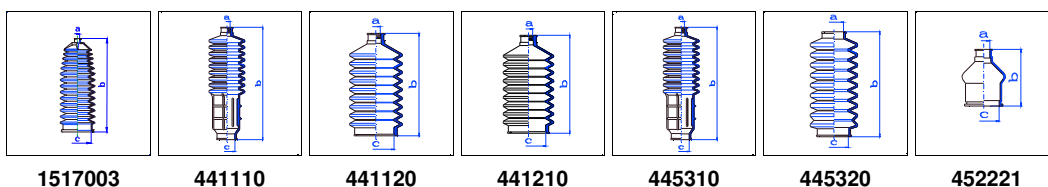

LANCIA

Delta

1.3	10/79-11/82	MS/PS
1.6i	02/83-12/91	MS/PS
1.6i T HF	02/85-06/88	MS/PS
2.0i T HF Integrale	03/83-05/93	MS/PS
1.9 TD	06/87-10/94	MS/PS

o.e. Ref.	Gomet code	Type
	88 12	Kit
4371155	441210	1st C
4371155	441210	2nd C
		3rd C

Delta

1.3	05/86-12/91	MS/PS
1.5 Automatic gear	05/86-01/87	MS/PS

o.e. Ref.	Gomet code	Type
	88 11	Kit
7583243	441110	1st C
7583242	441120	2nd C
		3rd C

Delta

1.3	12/82-04/86	MS/PS
1.5	10/79-04/86	MS/PS
1.5 Automatic gear	10/79-04/86	MS/PS
1.6i T HF	06/88-12/92	MS/PS

o.e. Ref.	Gomet code	Type
	88 53	Kit
7583243	445310	1st C
5978683	445320	2nd C
7545579	452221	3rd C

Delta

1.6i	11/93-02/96	MS/PS
1.8i	11/93-02/96	MS/PS
2.0i 16V	11/93-03/96	MS/PS
2.0i T 16V HPE	11/93-08/96	MS/PS
2.0i T HF Integrale	11/93-08/96	MS/PS

o.e. Ref.	Gomet code	Type
9945564	29 17003-3	Kit
	1517003	1st C
	1517003	2nd C
		3rd C

10 159 54,5   10 165 26   10 125 42   10 125 42   10 165 26   25 110 37   11 54 30