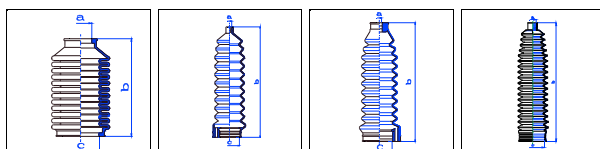

Vento (1H2)

All models 11/91-12/97 PS

o.e. Ref.	Gomet code	Type
	90 60	Kit
1H0422831B	466010	1st C
1H0422831B	466010	2nd C
		3rd C

25 120 41 9 210 43 10 210 41 15,5 190 49,5

448910

451910

466010

T492010