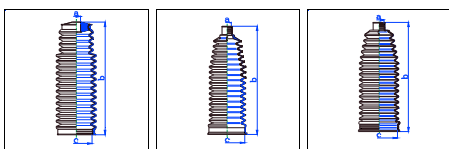

BMW

Serie 3 Cabrio (E46)(2000->)

All models 04/00-03/05 PS

o.e. Ref.	Gomet code	Type
	91 95	Kit
32131096910	479510	1st C
32131096910	479510	2nd C
		3rd C

Serie 3 Berlina (E90)

325d	09/06-09/08	PS
335d	09/06-09/08	PS
335i	09/06-09/08	PS
325i	12/04-09/08	PS
325xi	09/05-09/08	PS
330i	12/04-09/08	PS
330xi	09/05-09/08	PS
318d	09/05-09/08	PS
320d	12/04-09/08	PS
330d	09/05-09/08	PS
330xd	09/05-09/08	PS
335xi	03/07-09/08	PS
M3	03/07-09/08	PS

o.e. Ref.	Gomet code	Type
	T93 90	Kit
32106782252	T499010	1st C
32106782252	T499010	2nd C
		3rd C

Serie 3 Berlina (E90)

318i	09/05-09/08	PS
320i	12/04-09/08	PS
320si	03/06-09/08	PS

o.e. Ref.	Gomet code	Type
	T93 21	Kit
32106765079	T492110	1st C
32106765079	T492110	2nd C
		3rd C

15 186 55 14 210 60 15,5 195 64

479510

T492110

T499010