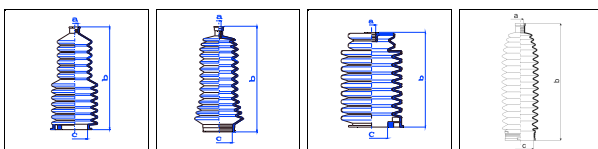

452010

473410

473710

T493310

ROLLS-ROYCE

Corniche

All models 10/97-On PS

o.e. Ref.	Gomet code	Type
	90 56	Kit
	465610	1st C
	465610	2nd C
		3rd C