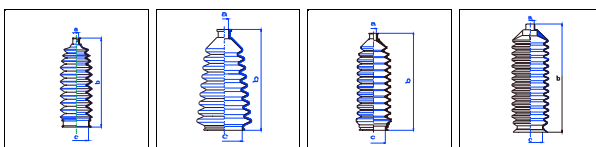

SUZUKI

Swift Berlina SF (AA)

All models 10/83-12/89 MS

o.e. Ref.	Gomet code	Type
	89 89	Kit
48571M82000	458910	1st C
48572M82000	458920	2nd C
		3rd C

Swift Berlina SF (EA)

All models 03/89-06/95 MS

o.e. Ref.	Gomet code	Type
	89 89	Kit
48571M82000	458910	1st C
48572M82000	458920	2nd C
		3rd C

Swift Berlina SF (MA)

1,0 GLS 3 porte 10/96-10/00 MS

o.e. Ref.	Gomet code	Type
	89 89	Kit
48571M82000	458910	1st C
48572M82000	458920	2nd C
		3rd C

Swift Berlina SF (MA)

1,0 GLS 3 porte 10/01-10/02 PS
1,3 GLS 3 porte 10/96-10/02 PS

o.e. Ref.	Gomet code	Type
	T91 14	Kit
B21132125	T471410	1st C
B21132125	T471410	2nd C
		3rd C

Swift Berlina RS (MZ)

All models 03/05-On PS

o.e. Ref.	Gomet code	Type
	29 36011-1	Kit
4857163J00000	1536011	1st C
4857163J00000	1536011	2nd C
		3rd C

12,5 152 50,5 10 166 46 10 176 43 13 180 38

1536011

458910

458920

T471410