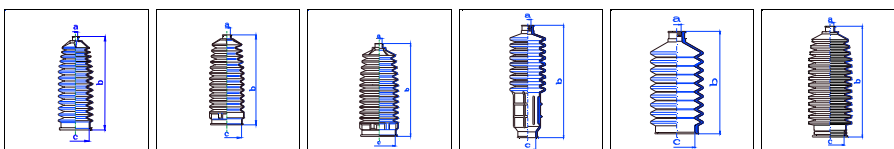

LANCIA

Y 10 (156)

All models 08/85-01/96 MS

o.e. Ref.	Gomet code	Type
	88 11	Kit
7583243	441110	1st C
7583242	441120	2nd C
		3rd C

Y (157)

All models 11/95-09/03 MS

o.e. Ref.	Gomet code	Type
9946947	T89 17*	Kit
	T451710*	1st C
	T451710*	2nd C
		3rd C

Y (157)

All models 11/95-09/03 PS

o.e. Ref.	Gomet code	Type
9945564	29 17003-3	Kit
	1517003	1st C
	1517003	2nd C
		3rd C

Ypsilon (101)

All models 09/03-On PS

o.e. Ref.	Gomet code	Type
77362382	29 17031-1	Kit
	1517031	1st C
	1517031	2nd C
		3rd C

Musa (184)

All models 08/04-On PS

o.e. Ref.	Gomet code	Type
77362504	29 17025-5	Kit
	1517025	1st C
	1517025	2nd C
		3rd C

10 159 54,5 12,5 157 54 10,5 156 54,5 10 165 26 10 125 42 10 168 46

1517003

1517025

1517031

441110

441120

T451710