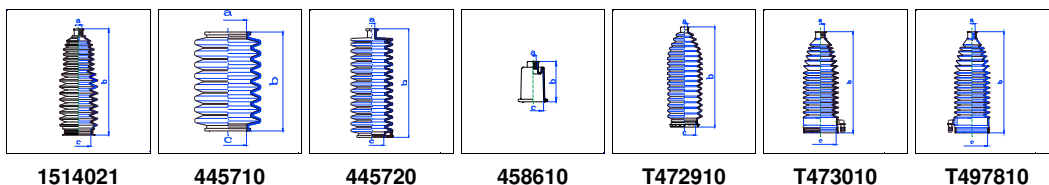

PEUGEOT

205/205 Cabrio

All models 02/83-02/92 PS

o.e. Ref.	Gomet code	Type
	88 57	Kit
406620	445720	1st C
406622	445710	2nd C
406616	458610	3rd C

206/206 SW

All models 06/98-04/08 MS

o.e. Ref.	Gomet code	Type
	T91 29	Kit
406656	T472910*	1st C
406656	T472910*	2nd C
		3rd C

206/206 SW

All models 06/98-04/08 PS

o.e. Ref.	Gomet code	Type
	T91 30	Kit
406657	T473010*	1st C
406657	T473010*	2nd C
		3rd C

206 Cabrio

All models 01/01-10/07 PS

o.e. Ref.	Gomet code	Type
	T93 78	Kit
406673	T497810	1st C
406673	T497810	2nd C
		3rd C

207/207 CC

All models 05/06-On PS

o.e. Ref.	Gomet code	Type
	29 14021-1	Kit
406680	1514021	1st C
406680	1514021	2nd C
		3rd C

15,5 185 51,5 40 115 40 10 175 40 11 66 39 16 200 49 17 183 60 17 183 60