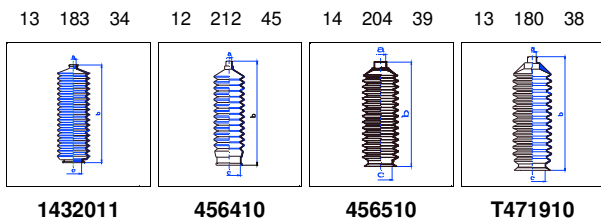

MAZDA

626 Berlina/Coupe (GC)

Berlina Base	07/85-07/85	MS
Berlina GLX	07/85-07/85	MS
Berlina LX	07/85-07/85	MS
Coupe GLX	07/85-07/85	MS
Coupe LX	07/85-07/85	MS

o.e. Ref.	Gomet code	Type
	28 32011-1	Kit
GF1532118	1432011	1st C
GF1532118	1432011	2nd C
		3rd C

626 Berlina/Coupe (GC)

Berlina GT	08/82-07/85	MS
Coupe GT	08/82-07/85	MS

o.e. Ref.	Gomet code	Type
	89 64	Kit
H00232125	456410	1st C
H00232125	456410	2nd C
		3rd C

626 Berlina/Coupe/SW (GD/GV)

All models	To-06/87	MS

o.e. Ref.	Gomet code	Type
	89 65	Kit
G03032125	456510	1st C
G03032125	456510	2nd C
		3rd C

626 Berlina/Coupe/SW (GD/GV)

All models	07/87-09/92	MS

o.e. Ref.	Gomet code	Type
	T91 19	Kit
B0933212X	T471910	1st C
B0933212X	T471910	2nd C
		3rd C