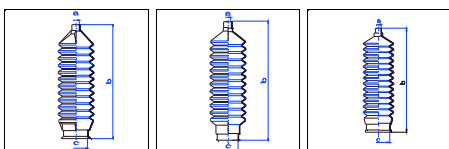

323 Berlina/Wagon (BF/BW)

All models 05/85-04/87 MS

o.e. Ref.	Gomet code	Type
	89 64	Kit
H00232125	456410	1st C
H00232125	456410	2nd C
		3rd C

11 206 38 11 215 32 12 212 45

453310

453320

456410

MAZDA