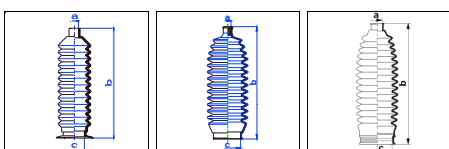

SUBARU

Leone

1.8 10/83-12/86 MS

o.e. Ref.	Gomet code	Type
	90 25	Kit
34137FA000	462510	1st C
34137FA000	462510	2nd C
		3rd C

Impreza G10 (GFC)

All models 05/93-02/00 PS

o.e. Ref.	Gomet code	Type
	90 25	Kit
34137FA000	462510	1st C
34137FA000	462510	2nd C
		3rd C

Impreza G11 (GD/GG)

1,5 R 5 porte	08/06-12/06	PS
2,0 R 5 porte	09/05-12/06	PS
2,5 WRX 4 porte	09/05-12/06	PS
2,5 WRX 5 porte	09/05-12/06	PS
2,5 WRX STi 4 porte	09/05-12/06	PS
1,6 TS 5 porte	07/02-12/06	PS
2,0 GX 5 porte	07/02-12/06	PS
2,0 WRX Turbo 4 porte	07/02-12/06	PS
2,0 WRX Turbo 5 porte	07/02-12/06	PS
2,0 Outback Sport 5 porte	09/04-12/06	PS

o.e. Ref.	Gomet code	Type
	T92 65	Kit
31137SA000	T486510	1st C
31137SA000	T486510	2nd C
		3rd C

Impreza G11 (GD/GG)

1,6 TS 5 porte	11/00-06/02	PS
2,0 GX 5 porte	11/00-06/02	PS
2,0 WRX Turbo 4 porte	11/00-06/02	PS
2,0 WRX Turbo 5 porte	11/00-06/02	PS
2,0 WRX STi Turbo 4 porte	01/02-12/06	PS

o.e. Ref.	Gomet code	Type
	92 11	Kit
34135FC000	481110	1st C
34135FC000	481110	2nd C
		3rd C

12 195 37 11 188 43 14,5 173 44,5

462510

481110

T486510