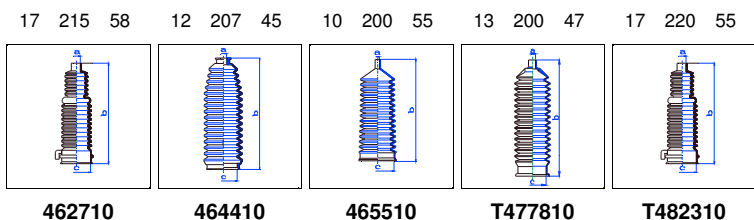

FORD

Sierra Berlina/Wagon

Ghia	01/90-09/93	PS
XR4i	01/90-09/93	PS

o.e. Ref.	Gomet code	Type
	90 55	Kit
6758090	465510	1st C
6758090	465510	2nd C
		3rd C

Sierra Berlina/Wagon

Ghia 4X4	11/90-09/93	PS
Twin Cam / CLX 4X4	01/90-09/93	PS
XR 4X4	06/88-09/93	PS

o.e. Ref.	Gomet code	Type
	T91 78	Kit
6182818	T477810	1st C
6182818	T477810	2nd C
		3rd C

Mondeo Berlina/Wagon

All models	10/97-08/97	PS

o.e. Ref.	Gomet code	Type
	90 44	Kit
6103590	464410	1st C
6103590	464410	2nd C
		3rd C

Mondeo Berlina/Wagon

All models Automatic gear	10/93-08/97	PS
All models	07/99-09/00	PS

o.e. Ref.	Gomet code	Type
	90 27	Kit
3904122	462710	1st C
3904122	462710	2nd C
		3rd C

Mondeo Berlina (GE)

All models except 2,0 TDCi 16V (115)	11/00-03/07	PS

o.e. Ref.	Gomet code	Type
	T92 23	Kit
4119193	T482310	1st C
4119193	T482310	2nd C
		3rd C