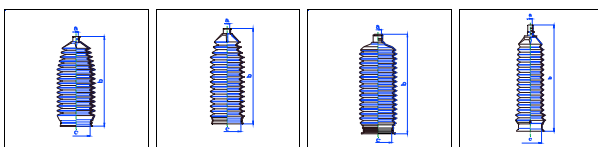

Epica

All models 05/06-On PS

o.e. Ref.	Gomet code	Type
	T93 22	Kit
93740707	T492210	1st C
93740707	T492210	2nd C
		3rd C

13 185 53 13 158 49 15 177 48 11 203 45

1523011

1544003

T492210

T498210