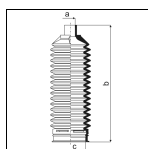

KIA

Magentis

All models 09/03-05/04 PS

o.e. Ref.	Gomet code	Type
	90 53	Kit
5774038000	465310	1st C
5774038000	465310	2nd C
		3rd C

Carnival I/II

All models 04/99-On PS

o.e. Ref.	Gomet code	Type
	T91 90	Kit
0K55232125	T479010	1st C
0K55232125	T479010	2nd C
		3rd C

Sorento

All models 11/02-On PS

o.e. Ref.	Gomet code	Type
	T91 90	Kit
0K55232125	T479010	1st C
0K55232125	T479010	2nd C
		3rd C

Sportage

All models 09/04-On PS

o.e. Ref.	Gomet code	Type
	T93 42	Kit
577402E000	T494210	1st C
577402E000	T494210	2nd C
		3rd C

14 158 48   15 237 54   16 186 51

T494210