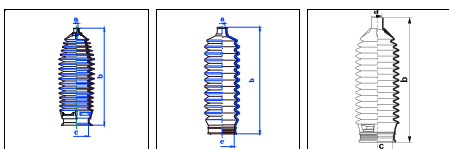

HYUNDAI

Atos (MX/EM)

All models 03/98-01/07 PS

o.e. Ref.	Gomet code	Type
	91 44	Kit
5652802000	474410	1st C
5652802000	474410	2nd C
		3rd C

Atos Prime (MX)

All models 01/00-02/02 PS

o.e. Ref.	Gomet code	Type
	91 44	Kit
5652802000	474410	1st C
5652802000	474410	2nd C
		3rd C

Getz (TB)

All models 07/02-On PS

o.e. Ref.	Gomet code	Type
	T92 83	Kit
5772817000	T488310	1st C
5772817000	T488310	2nd C
		3rd C

i10

All models 01/08-On PS

o.e. Ref.	Gomet code	Type
	29 38011-1	Kit
577401H000	1538011	1st C
577401H000	1538011	2nd C
		3rd C

i30/i30cw

All models 06/07-On PS

o.e. Ref.	Gomet code	Type
	29 38011-1	Kit
577401H000	1538011	1st C
577401H000	1538011	2nd C
		3rd C

12 170 49 12,5 168 43 14 178 47

1538011

474410

T488310