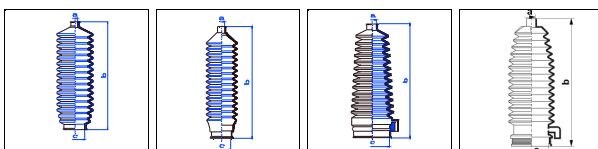

FORD

Ka (CCQ)

All models 09/96-On PS

o.e. Ref.	Gomet code	Type
	T92 81	Kit
4045250	T488110	1st C
4045250	T488110	2nd C
		3rd C

Streetka

All models 01/03-On PS

o.e. Ref.	Gomet code	Type
	T92 81	Kit
4045250	T488110	1st C
4045250	T488110	2nd C
		3rd C

Fiesta Berlina/Courier

All models 04/90-09/96 MS

o.e. Ref.	Gomet code	Type
	90 52	Kit
6935233	465210	1st C
6935233	465210	2nd C
		3rd C

Fiesta Berlina/Courier

All models 04/90-09/96 PS

o.e. Ref.	Gomet code	Type
	91 43	Kit
1012814	474310	1st C
1012814	474310	2nd C
		3rd C

Fiesta Berlina/Courier

All models 04/90-09/96 PS/AG

o.e. Ref.	Gomet code	Type
	88 81	Kit
1619061	448110	1st C
1619061	448110	2nd C
		3rd C

10 200 36,5 14 228 37 14 185 56 14 192 55,5

448110

465210

474310

T488110