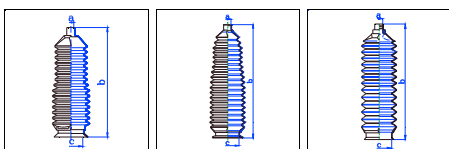

MAZDA

Clef

All models 04/92-On PS

o.e. Ref.	Gomet code	Type
	T90 34	Kit
GA2A3212X	T463410	1st C
GA2A3212X	T463410	2nd C
		3rd C

Cronos

All models 10/91-On PS

o.e. Ref.	Gomet code	Type
	T90 34	Kit
GA2A3212X	T463410	1st C
GA2A3212X	T463410	2nd C
		3rd C

E2000,2200 (SR1,SR2)

2.0 11/84-04/89 PS

o.e. Ref.	Gomet code	Type
	T92 14	Kit
D2103212X	T481410	1st C
D2103212X	T481410	2nd C
		3rd C

E2000,2200 (SR1,SR2)

2.0i 06/94-On PS
2.2 D 06/94-On PS

o.e. Ref.	Gomet code	Type
	T91 82	Kit
547P32125	T478210	1st C
547P32125	T478210	2nd C
		3rd C

MS6/MS8

All models 09/91-On PS

o.e. Ref.	Gomet code	Type
	T90 34	Kit
GA2A3212X	T463410	1st C
GA2A3212X	T463410	2nd C
		3rd C

13 178 48 15 223 43 12 205 43

T463410

T478210

T481410