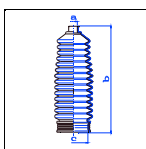

KIA

Magentis

All models 09/03-05/04 PS

o.e. Ref.	Gomet code	Type
	90 53	Kit
5774038000	465310	1st C
5774038000	465310	2nd C
		3rd C

Carnival I/II

All models 04/99-On PS

o.e. Ref.	Gomet code	Type
	T91 90	Kit
0K55232125	T479010	1st C
0K55232125	T479010	2nd C
		3rd C

Sorento

All models 11/02-On PS

o.e. Ref.	Gomet code	Type
	T91 90	Kit
0K55232125	T479010	1st C
0K55232125	T479010	2nd C
		3rd C

Sportage

All models 09/04-On PS

o.e. Ref.	Gomet code	Type
	T93 42	Kit
577402E000	T494210	1st C
577402E000	T494210	2nd C
		3rd C

14 158 48   15 237 54   16 186 51

465310