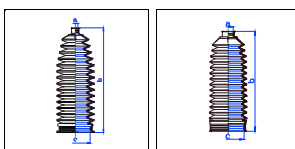

MINI

Mini (R50)

All models 09/01-08/06 PS

o.e. Ref.	Gomet code	Type
	T92 34	Kit
32136756757	T483410	1st C
32136756757	T483410	2nd C
		3rd C

Mini Cabrio (R52)

All models 04/04-08/06 PS

o.e. Ref.	Gomet code	Type
	T92 34	Kit
32136756757	T483410	1st C
32136756757	T483410	2nd C
		3rd C

Mini (R56)

All models 11/06-12/07 PS

o.e. Ref.	Gomet code	Type
	29 13011-1	Kit
32106778560	1513011	1st C
32106778560	1513011	2nd C
		3rd C

Mini Clubman (R..)

All models 08/07-06/08 PS

o.e. Ref.	Gomet code	Type
	29 13011-1	Kit
32106778560	1513011	1st C
32106778560	1513011	2nd C
		3rd C

14 153 51 14 162 47

1513011

T483410