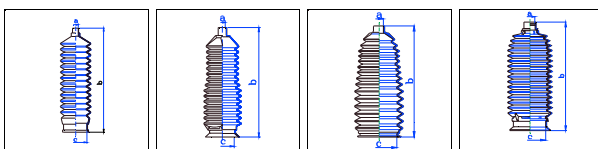

MAZDA

626 Berlina/Coupe/SW (GD/GV)

All models 06/87-01/90 PS

o.e. Ref.	Gomet code	Type
	89 64	Kit
H00232125	456410	1st C
H00232125	456410	2nd C
		3rd C

626 Berlina (GE)

All models 08/91-01/97 PS

o.e. Ref.	Gomet code	Type
	T90 34	Kit
GA2A3212X	T463410	1st C
GA2A3212X	T463410	2nd C
		3rd C

626 Berlina (GF)

All models 04/97-06/00 PS

o.e. Ref.	Gomet code	Type
	T93 36	Kit
GEAT3212X	T493610	1st C
GEAT3212X	T493610	2nd C
		3rd C

626 Wagon (GW)

All models 10/97-01/01 PS

o.e. Ref.	Gomet code	Type
	T93 36	Kit
GEAT3212X	T493610	1st C
GEAT3212X	T493610	2nd C
		3rd C

6 Berlina/Wagon (GG/GY)

All models 06/02-08/06 PS

o.e. Ref.	Gomet code	Type
	T91 84	Kit
GJ6A3212X	T478410	1st C
GJ6A3212X	T478410	2nd C
		3rd C

12 212 45 13 178 48 15 156 49 13 179 48

456410

T463410

T478410

T493610