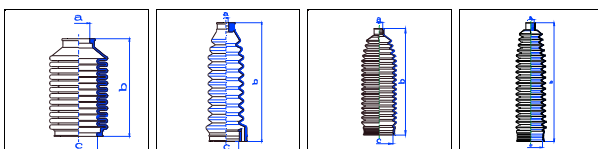

SEAT

Cordoba Vario (6K5)

All models 07/97-06/02 PS

o.e. Ref.	Gomet code	Type
	90 60	Kit
1H0422831B	466010	1st C
1H0422831B	466010	2nd C
		3rd C

Toledo

All models 09/91-02/98 MS

o.e. Ref.	Gomet code	Type
	88 89	Kit
191419831	448910	1st C
191419831	448910	2nd C
		3rd C

Toledo

All models 09/91-02/98 PS

o.e. Ref.	Gomet code	Type
	90 60	Kit
1H0422831B	466010	1st C
1H0422831B	466010	2nd C
		3rd C

Toledo (1M2)

All models 01/99-04/05 PS

o.e. Ref.	Gomet code	Type
	T92 41	Kit
1J0422831B	T484110	1st C
1J0422831B	T484110	2nd C
		3rd C

Toledo (5P2)

All models 09/04-08/05 PS

o.e. Ref.	Gomet code	Type
	T93 20	Kit
1K0423831A	T492010	1st C
1K0423831A	T492010	2nd C
		3rd C

25 120 41 10 210 41 15 186 49 15,5 190 49,5

448910

466010

T484110

T492010