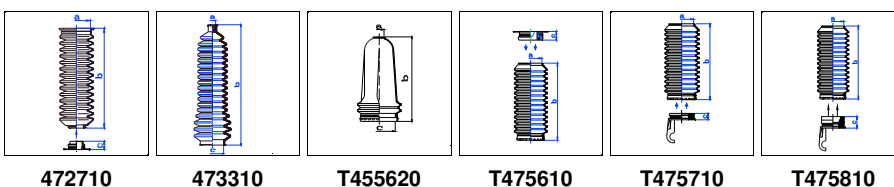

42 132 17 11 190 44 12 106 40 36 132 37 38 134 37 38 132 18

PEUGEOT

106 II

Electrique	05/96-On	MS
1,4i	05/96-On	MS
1,6i	05/96-On	MS

o.e. Ref.	Gomet code	Type
	T91 586	Kit
9451076780	T455620*	1st C
406646	T475610	2nd C
		3rd C