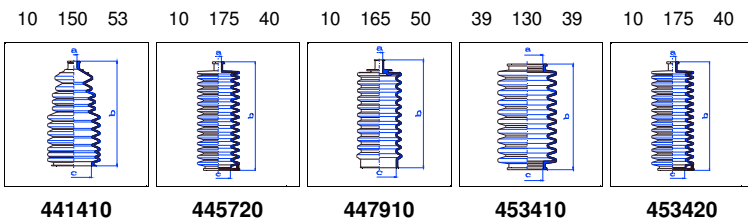

TALBOT

Solara

All models 07/75-03/86 MS

o.e. Ref.	Gomet code	Type
	88 14	Kit
138704	441410	1st C
138704	441410	2nd C
		3rd C

Sunbeam

All models 09/62-12/76 MS

o.e. Ref.	Gomet code	Type
	88 14	Kit
138704	441410	1st C
138704	441410	2nd C
		3rd C

Sunbeam Tiger

All models 01/77-On MS

o.e. Ref.	Gomet code	Type
	88 79	Kit
BHM7124	447910	1st C
BHM7124	447910	2nd C
		3rd C

Tagora

All models 09/80-12/83 MS

o.e. Ref.	Gomet code	Type
	88 572	Kit
406620	445720	1st C
406620	445720	2nd C
		3rd C

Tagora

All models 09/80-12/83 PS

o.e. Ref.	Gomet code	Type
	89 34	Kit
406617	453410	1st C
	453420	2nd C
		3rd C