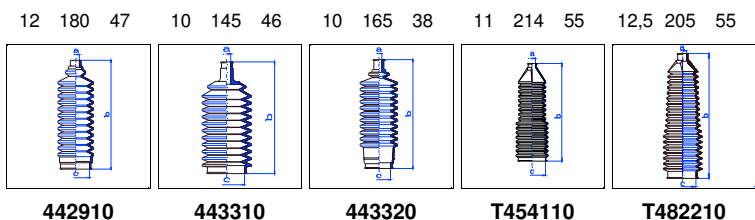

ALFA ROMEO

GTV (116.C)

All models 01/78-02/87 MS

o.e. Ref.	Gomet code	Type
	88 33	Kit
60724083	443310	1st C
60724080	443320	2nd C
		3rd C

GTV (116.C)

All models 01/78-02/87 PS

o.e. Ref.	Gomet code	Type
	88 29	Kit
60724154	442910	1st C
60724154	442910	2nd C
		3rd C

GTV (163)

2.0 T.Spark 16V 05/95-02/05 PS
2.0 V6 TB 05/95-02/05 PS
2.0 JTS 16V 03/03-02/05 PS
3.2 V6 24V 03/03-02/05 PS

o.e. Ref.	Gomet code	Type
9950650	T89 41*	Kit
	T454110*	1st C
	T454110*	2nd C
		3rd C

GTV (163)

3.0 V6 24V 12/96-02/05 PS
3.0 V6 24V L 12/96-02/05 PS

o.e. Ref.	Gomet code	Type
9948213	T92 22	Kit
	T482210	1st C
	T482210	2nd C
		3rd C