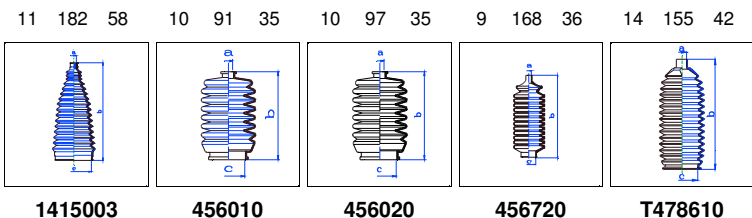

DAIHATSU

Cuore III

All models 10/90-12/94 MS

o.e. Ref.	Gomet code	Type
	89 60	Kit
4553587506	456010	1st C
4553587505	456020	2nd C
		3rd C

Cuore IV

All models 01/95-11/96 MS

o.e. Ref.	Gomet code	Type
	89 60	Kit
4553587506	456010	1st C
4553587505	456020	2nd C
		3rd C

Cuore (L701)

All models 12/98-12/04 MS

o.e. Ref.	Gomet code	Type
	T91 86	Kit
4553597202	T478610	1st C
4553597202	T478610	2nd C
		3rd C

Cuore (L701)

All models 12/98-12/04 PS

o.e. Ref.	Gomet code	Type
	89 672	Kit
MB347365	456720	1st C
MB347365	456720	2nd C
		3rd C

Cuore (L251)

All models 05/03-03/05 PS

o.e. Ref.	Gomet code	Type
	28 15003-3	Kit
45535B2010	1415003	1st C
45535B2010	1415003	2nd C
		3rd C