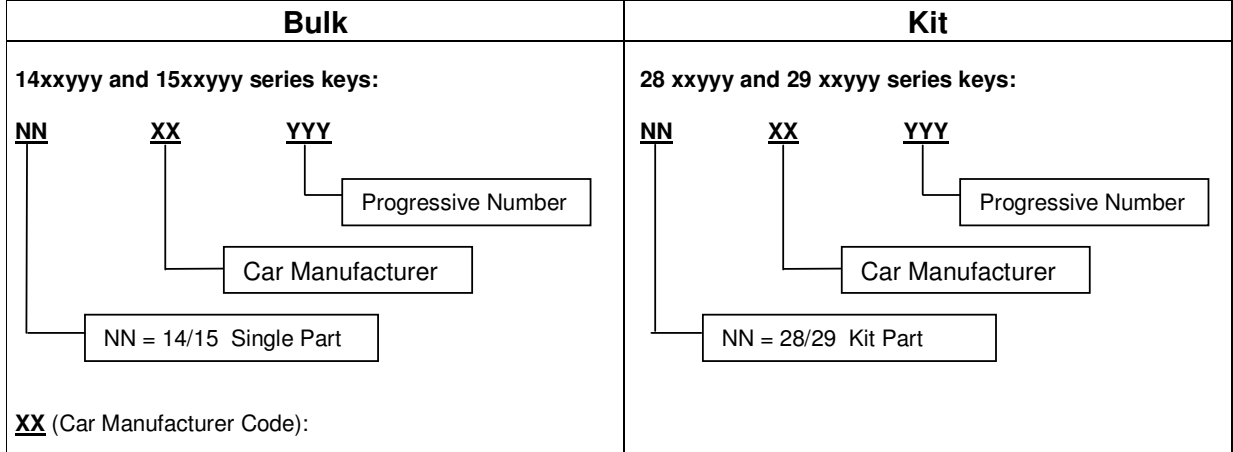

CODE KEYS TO 2008

BULK MARKING			KIT CODE KEY			
First two figures	Marking	Type of product	First two figures	Type of product		
44	XEXXX	Rubber Steering rack gaiter	88	Rubber steering rack gaiter Kit		
45	XFXXX		89			
46	XKXXX		90			
47	XLXXX		91			
48	XNXXX		92			
49	XPXXX		93			
T44	TXEXXX		TPR Steering rack gaiter		T88	TPR steering rack gaiter Kit
T45	TXFXXX	T89				
T46	TXKXXX	T90				
T47	TXLXXX	T91				
T48	TXNXXX	T92				
T49	TXPXXX	T93				

CODE KEYS FROM 2009

BULK MARKING			KIT CODE KEY	
First two figures	Marking	Type of product	First two figures	Type of product
14	14XXXXX	Rubber Steering rack gaiter	28	Rubber steering rack gaiter Kit
15	15XXXXX	TPR Steering rack gaiter	29	TPR steering rack gaiter Kit

XX (Car Manufacturer Code):

XX = 10 or 17	: Alfa Romeo	XX = 26	: Saab
XX = 11 or 29	: Audi	XX = 31	: Porsche
XX = 11 or 29	: Volkswagen	XX = 32	: Mazda
XX = 11 or 29	: Seat	XX = 33	: Mercedes
XX = 11 or 29	: Skoda	XX = 34	: Mitsubishi
XX = 13	: BMW	XX = 35	: Subaru
XX = 14 or 24	: Citroen	XX = 36	: Suzuki
XX = 15	: Daihatsu	XX = 37	: Toyota
XX = 16	: Nissan	XX = 38	: Kia
XX = 17 or 10	: Fiat	XX = 41	: Smart
XX = 17 or 10	: Lancia	XX = 44	: Daewoo
XX = 18	: Ford	XX = 44	: Chevrolet
XX = 19	: Honda	XX = 45	: Chrysler
XX = 22	: Rover	XX = 46	: Hyundai
XX = 23	: Opel	XX = 47	: Jaguar
XX = 24 or 14	: Peugeot	XX = 48	: Land Rover
XX = 25	: Dacia	XX = 50	: Volvo
XX = 25	: Renault