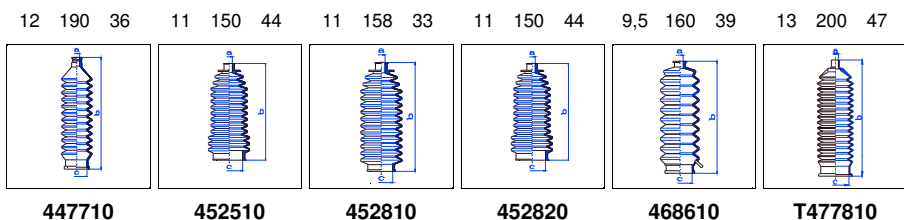

ROVER

Maestro

All models 09/90-01/95 PS

o.e. Ref.	Gomet code	Type
	88 77	Kit
BAU4889	447710	1st C
BAU4889	447710	2nd C
		3rd C

Serie 400 (09.1995->)(RT)

All models 01/96-01/98 MS

o.e. Ref.	Gomet code	Type
	89 28	Kit
GSV1140	452810	1st C
GSV1141	452820	2nd C
		3rd C

Serie 400 (09.1995->)(RT)

All models 01/96-01/98 PS

o.e. Ref.	Gomet code	Type
	89 25	Kit
QEY000040	452510	1st C
QEY000040	452510	2nd C
		3rd C

Serie 600 (RH)

All models 11/93-04/96 PS

o.e. Ref.	Gomet code	Type
	90 86	Kit
QEY0005EVA	468610	1st C
QEY0005EVA	468610	2nd C
		3rd C

Serie 75/ Serie 75 Tourer (RJ)

All models 07/99-02/02 PS

o.e. Ref.	Gomet code	Type
	T91 78	Kit
GRG1157	T477810	1st C
GRG1157	T477810	2nd C
		3rd C