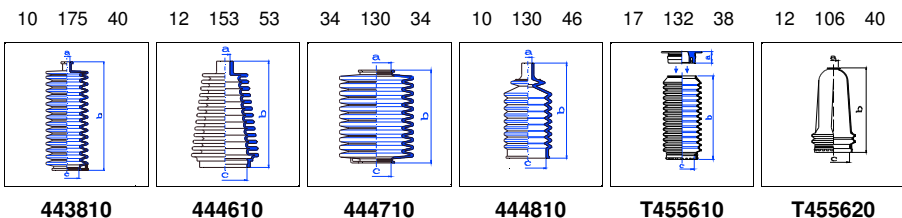

CITROEN

AX

All models 01/87-12/96 MS

o.e. Ref.	Gomet code	Type
	T89 561*	Kit
9451076880	T455610*	1st C
9451076780	T455620*	2nd C
		3rd C

Axel

All models 01/84-03/91 MS

o.e. Ref.	Gomet code	Type
	88 46	Kit
GX2411301	444610	1st C
GX2411301	444610	2nd C
		3rd C

Dyane/2 CV

All models 03/93-07/90 MS

o.e. Ref.	Gomet code	Type
	88 48	Kit
5503495	444810	1st C
5503495	444810	2nd C
		3rd C

LNA

600 cc 33 hP 11/76-07/79 MS

o.e. Ref.	Gomet code	Type
	88 47	Kit
406614	444710	1st C
406614	444710	2nd C
		3rd C

LNA

All models except 600 cc 33 Hp 11/78-10/86 MS

o.e. Ref.	Gomet code	Type
	88 38	Kit
406615	443810	1st C
406615	443810	2nd C
		3rd C