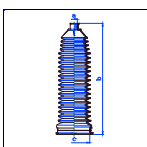

STEERING GAITER

VOLKSWAGEN

Crafter

All models 03/06-On PS

---

o.e. Ref.	Gomet code	Type
	29 33023-3	Kit
2E0713115	1533023	1st C
2E0713115	1533023	2nd C
		3rd C

---

16 218 67