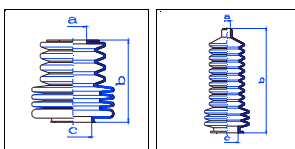

RENAULT

R14 (121)

All models 06/79-On MS

o.e. Ref.	Gomet code	Type
	88 35	Kit
7700656569	443510	1st C
7700656569	443510	2nd C
		3rd C

R15

All models 03/72-10/80 MS

o.e. Ref.	Gomet code	Type
	88 21	Kit
7700526380	442110	1st C
7700526380	442110	2nd C
		3rd C

R16 (115)

All models 09/65-08/80 MS

o.e. Ref.	Gomet code	Type
	88 35	Kit
7700656569	443510	1st C
7700656569	443510	2nd C
		3rd C

R17

All models 03/72-10/80 MS

o.e. Ref.	Gomet code	Type
	88 21	Kit
7700526380	442110	1st C
7700526380	442110	2nd C
		3rd C

26 78 36 10 162 34

442110

443510