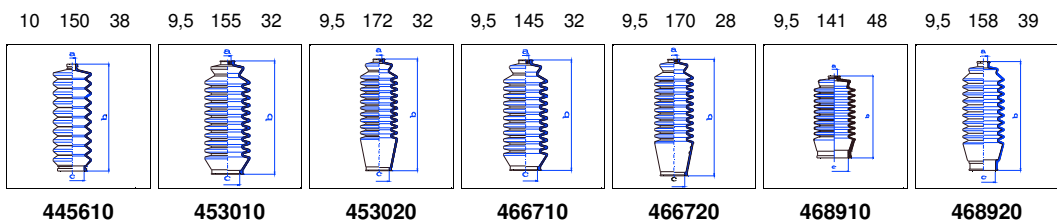

TOYOTA

Starlet (KP61)

1.3 08/81-12/82 MS

o.e. Ref.	Gomet code	Type
	88 56	Kit
	445610	1st C
	445610	2nd C
		3rd C

Starlet (KP61)

1.3 01/83-12/84 MS

o.e. Ref.	Gomet code	Type
	89 30	Kit
4553512011	453010	1st C
4553612011	453020	2nd C
		3rd C

Starlet (KP61/EP71/EP74)

1.3 01/85-03/90 MS
1.3 65 Hp 12/84-03/89 MS
1.3 75 Hp 01/84-03/90 MS
1.3 75 Hp 01/84-03/90 MS

o.e. Ref.	Gomet code	Type
	90 67	Kit
4553510021	466710	1st C
4553610050	466720	2nd C
		3rd C

Starlet (KP61/EP71/EP74)

1.3 01/84-03/90 PS
1.3 Automatic gear 01/84-03/90 PS
1.3 65 Hp 12/84-03/89 PS
1.3 75 Hp 01/84-03/90 PS
1.3 Automatic gear 01/84-03/90 PS
1.3 75 Hp 01/84-03/90 PS
1.3 Automatic gear 01/84-03/90 PS

o.e. Ref.	Gomet code	Type
	90 89	Kit
4553516020	468910	1st C
4553610070	468920	2nd C
		3rd C