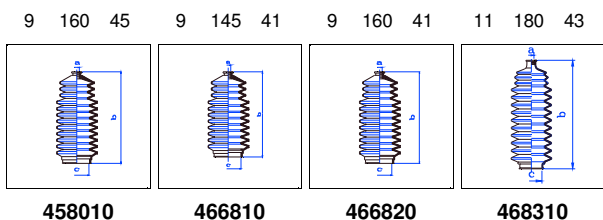

NISSAN

Sunny IV (N14/Y10)

1.4	01/91-01/94	PS
1.6	01/91-12/93	PS
2.0 D	01/91-01/94	PS
2.0i	01/91-01/94	PS

o.e. Ref.	Gomet code	Type
	90 68	Kit
4820353Y01	466810	1st C
4820350Y25	466820	2nd C
		3rd C

Sunny IV (N14/Y10)

1.4	01/94-10/95	PS
1.6	01/94-08/96	PS
2.0 D	01/95-08/96	PS
2.0i	01/94-09/94	PS

o.e. Ref.	Gomet code	Type
	90 83	Kit
	468310	1st C
	468310	2nd C
		3rd C

Sunny IV (N14/Y10)

2.0 D	01/94-01/95	PS

o.e. Ref.	Gomet code	Type
	90 682	Kit
4820350Y25	466820	1st C
4820350Y25	466820	2nd C
		3rd C

200 SX (S13)

Turbo 16V	09/88-10/91	PS

o.e. Ref.	Gomet code	Type
	89 80	Kit
4820310V00	458010	1st C
4820310V00	458010	2nd C
		3rd C