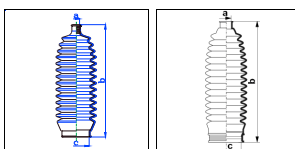

SUBARU

Forester S10 (SF)

All models 09/97-09/01 PS

o.e. Ref.	Gomet code	Type
	92 11	Kit
34135FC000	481110	1st C
34135FC000	481110	2nd C
		3rd C

Forester S11 (SG)

2.0 X Active 08/02-02/08 PS

o.e. Ref.	Gomet code	Type
	T92 65	Kit
31137SA000	T486510	1st C
31137SA000	T486510	2nd C
		3rd C

11 188 43 14,5 173 44,5

481110

T486510