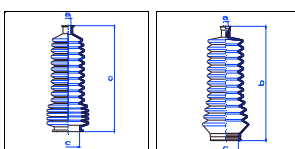

RENAULT

Megane I Ph.2 Berlina (BA0)

All models Steering box SMI 06/97-02/02 PS

o.e. Ref.	Gomet code	Type
	91 35	Kit
7701469496	473510	1st C
7701469496	473510	2nd C
		3rd C

Megane I Ph.2 Coupe (DA..)

All models Steering box TRW 01/99-07/02 PS

o.e. Ref.	Gomet code	Type
	90 92	Kit
7701469487	469210	1st C
7701469487	469210	2nd C
		3rd C

Megane I Ph.2 Coupe (DA..)

All models Steering box SMI 01/99-07/02 PS

o.e. Ref.	Gomet code	Type
	91 35	Kit
7701469496	473510	1st C
7701469496	473510	2nd C
		3rd C

Megane I Ph.2 Scenic (JA..)

All models Steering box TRW 03/99-11/01 PS

o.e. Ref.	Gomet code	Type
	90 92	Kit
7701469487	469210	1st C
7701469487	469210	2nd C
		3rd C

Megane I Ph.2 Scenic (JA..)

All models Steering box SMI 03/99-11/01 PS

o.e. Ref.	Gomet code	Type
	91 35	Kit
7701469496	473510	1st C
7701469496	473510	2nd C
		3rd C

12 170 44 9 168 39

469210

473510