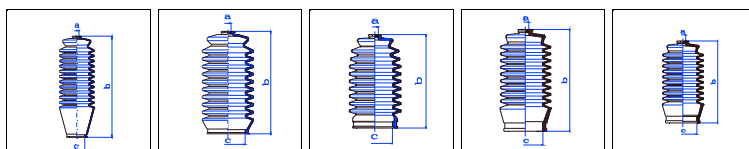

TOYOTA

Camry (V10)

2,0i 01/84-12/86 PS

o.e. Ref.	Gomet code	Type
	89 94	Kit
4553514011	459410	1st C
4553514011	459410	2nd C
		3rd C

Camry (V10)

2,0i 4x4 01/84-12/86 PS
2,0i Automatic gear 01/84-12/86 PS

o.e. Ref.	Gomet code	Type
	90 366	Kit
4553520050	463610	1st C
4553532030	466210	2nd C
		3rd C

Camry (V10)

2,0 TD 11/85-12/86 MS

o.e. Ref.	Gomet code	Type
	89 29	Kit
4553522010	452910	1st C
4553614020	452920	2nd C
		3rd C

Camry (V10)

2,0 TD 01/83-12/86 PS

o.e. Ref.	Gomet code	Type
	89 94	Kit
4553514011	459410	1st C
4553514011	459410	2nd C
		3rd C

Camry (V20)

1,8 (66KW) 01/87-12/90 PS
1,8 TD 01/87-12/90 PS
2,0i 01/87-12/90 PS

o.e. Ref.	Gomet code	Type
	89 94	Kit
4553514011	459410	1st C
4553514011	459410	2nd C
		3rd C

9,5 208 34   9,5 167 50   9,5 150 57   9,5 145 47   9 147 50

452910

452920

459410

463610

466210