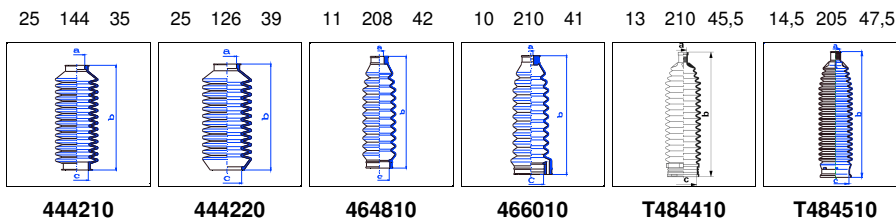

VOLKSWAGEN

Polo (6N1)

All models 10/94-08/99 PS

o.e. Ref.	Gomet code	Type
	90 48	Kit
6N0422831	464810	1st C
6N0422831	464810	2nd C
		3rd C

Polo (9N_)

All models 11/01-05/09 PS

o.e. Ref.	Gomet code	Type
	T92 44	Kit
6Q0423831A	T484410	1st C
6Q0423831A	T484410	2nd C
		3rd C

Polo Variant (6V5)

All models 05/97-04/01 PS

o.e. Ref.	Gomet code	Type
	90 60	Kit
1H0422831B	466010	1st C
1H0422831B	466010	2nd C
		3rd C

Polo (6R1)

All models 06/09-On PS

o.e. Ref.	Gomet code	Type
	T92 45	Kit
6Q0423831D	T484510	1st C
6Q0423831D	T484510	2nd C
		3rd C

Jetta I

All models 08/75-07/85 MS

o.e. Ref.	Gomet code	Type
	88 42	Kit
171419831C	444220	1st C
171419832C	444210	2nd C
		3rd C