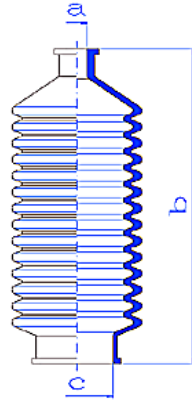

RUBBER COMPOUNDS

Nitrile rubber

The codes for the steering rack gaiters are with the first two digits:

44 / 45 / 46 / 47 / 48 / 49xxxx / 14xyyy **means we use rubber compounds**