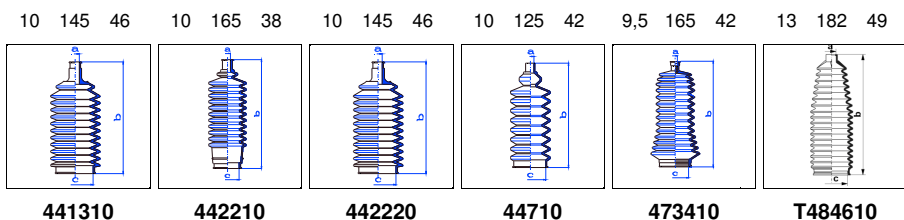

VAUXHALL

Victor

All models 01/67-10/76 MS

o.e. Ref.	Gomet code	Type
	88 13	Kit
	441310	1st C
	441310	2nd C
		3rd C

Magnum

All models Steering box Burman 01/73-01/81 MS

o.e. Ref.	Gomet code	Type
	88 7	Kit
	44710	1st C
	44710	2nd C
		3rd C

Magnum

All models Steering box CAM 01/73-01/81 MS

o.e. Ref.	Gomet code	Type
	88 22	Kit
	442210	1st C
	442220	2nd C
		3rd C

Meriva

All models 05/03-On PS

o.e. Ref.	Gomet code	Type
	T92 46	Kit
26102924	T484610	1st C
26102924	T484610	2nd C
		3rd C

Movano

All models 10/98-On PS

o.e. Ref.	Gomet code	Type
	91 34	Kit
9161560	473410	1st C
9161560	473410	2nd C
		3rd C