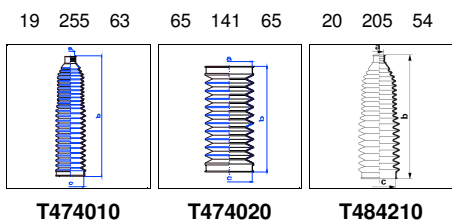

AUDI

A4 Avant (02.1999->)(B5)

1,6	02/99-04/01	PS
1,8	02/99-04/01	PS
1,8 Quattro	02/99-04/01	PS
1,8 T	02/99-04/01	PS
1,8 T Quattro	02/99-04/01	PS
1,9 TDI	02/99-04/01	PS
1,9 TDI Quattro	02/99-04/01	PS

o.e. Ref.	Gomet code	Type
	T92 422*	Kit
4D0419831E	T484210	1st C
8D0419831K	T474010*	2nd C
4D0419831A	T474020*	3rd C

A4 Avant (02.1999->)(B5)

2,4	02/99-04/01	PS
2,8 Quattro	02/99-04/01	PS
2,5 TDI	02/99-04/01	PS
2,5 TDI Quattro	02/99-04/01	PS

o.e. Ref.	Gomet code	Type
	T92 421*	Kit
4D0419831E	T484210	1st C
4D0419831E	T484210	2nd C
4D0419831A	T474020*	3rd C

S4 Berlina/ Avant (02.1999->)(B5)

All models	02/99-09/01	PS

o.e. Ref.	Gomet code	Type
	T92 421*	Kit
4D0419831E	T484210	1st C
4D0419831E	T484210	2nd C
4D0419831A	T474020*	3rd C

A4 Berlina (10.2000->)(8E)

All models steering box ZF	12/00-12/04	PS

o.e. Ref.	Gomet code	Type
	T91 404*	Kit
8D0419831K	T474010*	1st C
8D0419831K	T474010*	2nd C
		3rd C

T474010

T474020

T484210