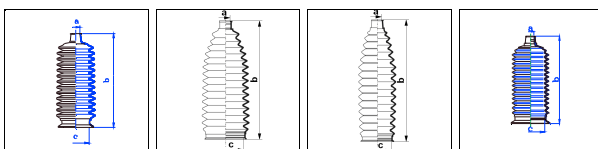

TOYOTA

Rav 4 (2000->)(A2)

2,0 4x4 07/03-10/05 PS

o.e. Ref.	Gomet code	Type
	T92 52	Kit
4553513010	T485210	1st C
4553513010	T485210	2nd C
		3rd C

Rav 4 (2000->)(A2)

2,0 4x4 D-4D 05/01-05/03 PS

o.e. Ref.	Gomet code	Type
	T91 18	Kit
4553512100	T471810	1st C
4553512100	T471810	2nd C
		3rd C

Rav 4 (2000->)(A2)

2,0 4x4 D-4D 07/03-10/05 PS

o.e. Ref.	Gomet code	Type
	T92 52	Kit
4553513010	T485210	1st C
4553513010	T485210	2nd C
		3rd C

Previa (TCR10/11)

All models 05/90-01/00 PS

o.e. Ref.	Gomet code	Type
	T93 40	Kit
4553528020	T494010	1st C
4553528020	T494010	2nd C
		3rd C

Previa (R30)

All models 02/01-09/03 PS

o.e. Ref.	Gomet code	Type
	T92 54	Kit
4553528030	T485410	1st C
4553528030	T485410	2nd C
		3rd C

14 148 47,5 15 172 50 14,5 213 50 14 175 50

T471810

T485210

T485410

T494010