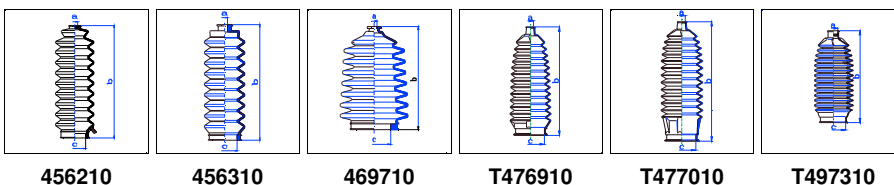

City

All models 09/05-On PS

o.e. Ref.	Gomet code	Type
	T93 73	Kit
53535SEL003	T497310	1st C
53535SEL003	T497310	2nd C
		3rd C

9,5 184 39 9,5 167 39 10 110 37 12 183 45 12 200 45 11,5 168 39

HONDA

Jazz (GD1/5)