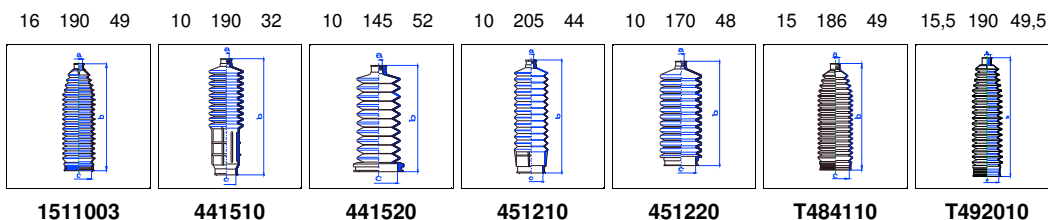

STEERING GAITER

SEAT

Alhambra

All models 01/96-On PS

o.e. Ref.	Gomet code	Type
	90 49	Kit
7M3422831	464910	1st C
7M3422831	464910	2nd C
		3rd C

10 178 49

464910

SKODA