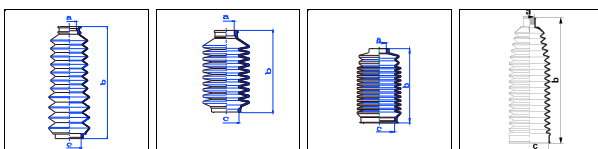

VOLKSWAGEN

Transporter III

All models 05/79-07/92 MS

o.e. Ref.	Gomet code	Type
	89 10	Kit
251419831	451010	1st C
251419831	451010	2nd C
		3rd C

Transporter IV

1,8i	09/90-03/03	PS
2,0i	09/90-03/03	PS
2,5i	11/90-03/03	PS
2,8i VR6	05/00-03/03	PS
1,9 D	09/90-03/03	PS
1,9 TD	09/90-03/03	PS
2,4 D	09/90-04/98	PS
2,5 Tdi	09/00-03/03	PS

o.e. Ref.	Gomet code	Type
	91 47	Kit
701419831	474710	1st C
701419831	474710	2nd C
		3rd C

Transporter IV

2,0i Multivan	05/98-03/03	PS
2,5i Multivan	01/94-04/98	PS
2,0SDi Multivan	05/98-03/03	PS
2,8 Tdi Multivan	01/96-03/03	PS
2,8i VR6	01/96-04/00	PS

o.e. Ref.	Gomet code	Type
	92 101	Kit
7D0419831	481010	1st C
7D0419831	481010	2nd C
		3rd C

Transporter V

All models 05/03-On PS

o.e. Ref.	Gomet code	Type
	T92 56	Kit
7H0422831	T485610	1st C
7H0422831	T485610	2nd C
		3rd C

25 180 42   25 120 46   25 126 54   16 205 61,5

451010

474710

481010

T485610