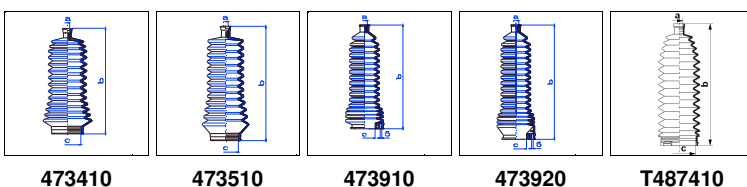

RENAULT

Espace/Grand Espace (JE0)

All models 12/96-05/01 PS

o.e. Ref.	Gomet code	Type
	91 34	Kit
6025370231	473410	1st C
6025370231	473410	2nd C
		3rd C

Espace IV (JK0)

All models 10/02-On PS

o.e. Ref.	Gomet code	Type
	T92 74	Kit
7701474075	T487410	1st C
7701474075	T487410	2nd C
		3rd C

Kangoo (F/KC0)

All models 06/97-12/01 MS

o.e. Ref.	Gomet code	Type
	91 39	Kit
7701470753	473910	1st C
7701469564	473920	2nd C
		3rd C

Kangoo (F/KC0)

All models 06/97-12/01 PS

o.e. Ref.	Gomet code	Type
	91 35	Kit
7701469496	473510	1st C
7701469496	473510	2nd C
		3rd C

Kangoo (F/KC0.)

All models 03/03-12/07 PS

o.e. Ref.	Gomet code	Type
	91 39	Kit
7701470753	473910	1st C
7701469564	473920	2nd C
		3rd C

9,5 165 42 9 168 39 9 170 38 9 195 39 13 186 54,5