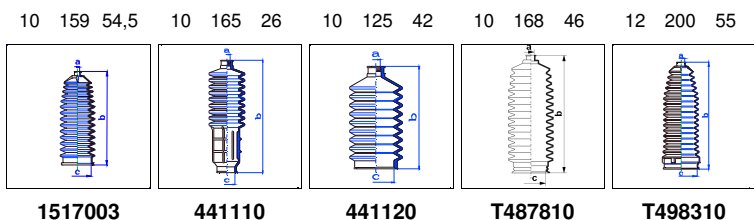

FIAT

Punto Berlina (188)

All models 05/03-12/07 PSE

o.e. Ref.	Gomet code	Type
9945564	29 17003-3	Kit
	1517003	1st C
	1517003	2nd C
		3rd C

Punto Berlina (188)

1,3 JTD 05/03-12/07 PS

o.e. Ref.	Gomet code	Type
9946947	T92 78	Kit
	T487810	1st C
	T487810	2nd C
		3rd C

Grande Punto/Grande Punto Van (199/299)

All models 09/05-On PS

o.e. Ref.	Gomet code	Type
77363828	T93 83	Kit
	T498310	1st C
	T498310	2nd C
		3rd C

Grande Punto Evo (199)

All models 09/09-On PS

o.e. Ref.	Gomet code	Type
77363828	T93 83	Kit
	T498310	1st C
	T498310	2nd C
		3rd C

Ritmo (138)

All models 06/78-06/88 MS

o.e. Ref.	Gomet code	Type
	88 11	Kit
7583243	441110	1st C
7583242	441120	2nd C
		3rd C