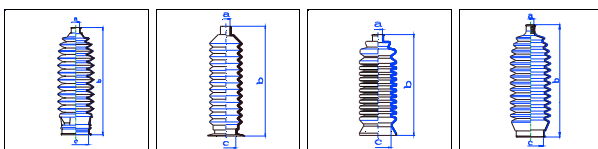

SUBARU

Legacy Berlina/Wagon B10 (BC/BJF)

All models 06/91-11/92 PS

o.e. Ref.	Gomet code	Type
	90 30	Kit
31232GA082	463010	1st C
31232GA082	463010	2nd C
		3rd C

Legacy Berlina/Wagon B11 (BD/BG)

All models 01/94-09/98 PS

o.e. Ref.	Gomet code	Type
	90 25	Kit
34137FA000	462510	1st C
34137FA000	462510	2nd C
		3rd C

Legacy Berlina/Wagon B12 (BE/BH)

All models 10/98-11/02 PS

o.e. Ref.	Gomet code	Type
	92 11	Kit
34135FC000	481110	1st C
34135FC000	481110	2nd C
		3rd C

Legacy Berlina B13 (BL)

All models 05/03-On PS

o.e. Ref.	Gomet code	Type
	29 35003-3	Kit
34137AG010	1535003	1st C
34137AG010	1535003	2nd C
		3rd C

Legacy Wagon/Outback B13 (BP)

All models 05/03-On PS

o.e. Ref.	Gomet code	Type
	29 35003-3	Kit
34137AG010	1535003	1st C
34137AG010	1535003	2nd C
		3rd C

14,5 168 45 12 195 37 10 160 40 11 188 43

1535003

462510

463010

481110