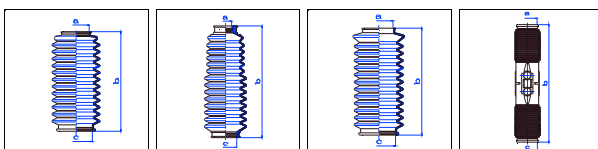

VAUXHALL

Cavalier Mk I

All models 03/78-08/81 MS

o.e. Ref.	Gomet code	Type
	88 8	Kit
322506	44810	1st C
322506	44810	2nd C
		3rd C

Cavalier Mk II

All models 09/81-10/88 MS

o.e. Ref.	Gomet code	Type
	88 30	Kit
902825	443010	1st C
902825	443010	2nd C
		3rd C

Cavalier Mk II

All models 09/81-10/88 PS

o.e. Ref.	Gomet code	Type
	89 36	Kit
902828	453610	1st C
902828	453610	2nd C
		3rd C

Cavalier Mk III

1.6 09/88-11/95 MS
1.8 09/88-11/95 MS
1.7 D 09/88-11/95 MS
1.8 TD 09/88-11/95 MS

o.e. Ref.	Gomet code	Type
	89 96	Kit
90372611	459610	1st C
		2nd C
		3rd C

42 165 52   22 195 39   41 165 52   55 427 61

443010

44810

453610

459610