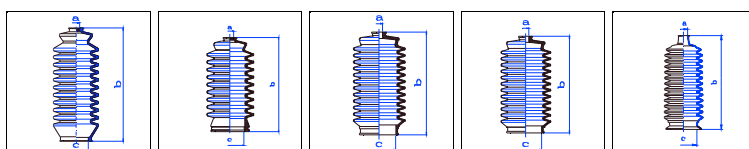

TOYOTA

Corolla (E9)

All models 08/88-06/93 MS

o.e. Ref.	Gomet code	Type
	89 91	Kit
4553512011	459110	1st C
4553612030	459120	2nd C
		3rd C

Corolla (E9)

1.3 all models 08/87-12/92 PS

o.e. Ref.	Gomet code	Type
	90 16	Kit
4553512051	461610	1st C
4553512051	461610	2nd C
		3rd C

Corolla (E9)

1.6 all models 08/87-06/93 PS

o.e. Ref.	Gomet code	Type
	90 66	Kit
4553510050	466610	1st C
4553510050	466610	2nd C
		3rd C

Corolla (E9)

1.8 D all models 07/87-06/93 PS

o.e. Ref.	Gomet code	Type
	90 16	Kit
4553512051	461610	1st C
4553512051	461610	2nd C
		3rd C

Corolla (E10/E11)

All models 07/92-01/02 PS

o.e. Ref.	Gomet code	Type
	T91 18	Kit
4553512100	T471810	1st C
4553512100	T471810	2nd C
		3rd C

9,5 155 32   9,5 138 44   9,5 140 46   9,5 143 43   14 148 47,5

459110

459120

461610

466610

T471810