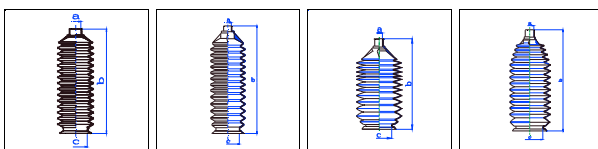

MAZDA

323 Berlina F/S (BJ)

1,4 F Comfort	05/98-11/00	PS
1,4 F Exclusive	05/98-11/00	PS
1,4 S Comfort	05/98-11/00	PS
1,4 S Exclusive	05/98-11/00	PS
1,5 F Exclusive	05/98-11/00	PS
1,5 S Exclusive	05/98-11/00	PS
1,8 F Sportive	05/98-11/00	PS
2,0 D F Comfort	05/98-11/00	PS
2,0 D S Comfort	05/98-11/00	PS
2,0 TD F Exclusive	05/98-11/00	PS
2,0 TD S Exclusive	05/98-11/00	PS

o.e. Ref.	Gomet code	Type
	T91 81	Kit
GJ2532125A	T478110	1st C
GJ2532125A	T478110	2nd C
		3rd C

323 Berlina C/F/P/S (BA)

All models	02/97-02/98	PS

o.e. Ref.	Gomet code	Type
	T91 20	Kit
B45632125	T472010	1st C
B45632125	T472010	2nd C
		3rd C

323 Berlina F/S (BJ)

All models	01/01-07/01	PS

o.e. Ref.	Gomet code	Type
	T92 91	Kit
B25D32125	T489110	1st C
B25D32125	T489110	2nd C
		3rd C

626 Berlina/Coupe (GC)

Berlina Base	08/82-09/84	MS
Berlina GLX	08/82-09/84	MS
Berlina LX	08/82-09/84	MS
Coupe GLX	08/82-09/84	MS
Coupe LX	08/82-09/84	MS

o.e. Ref.	Gomet code	Type
	89 65	Kit
G03032125	456510	1st C
G03032125	456510	2nd C
		3rd C

14 204 39   13 185 41,5   13 153 43   14 151 43

456510

T472010

T478110

T489110