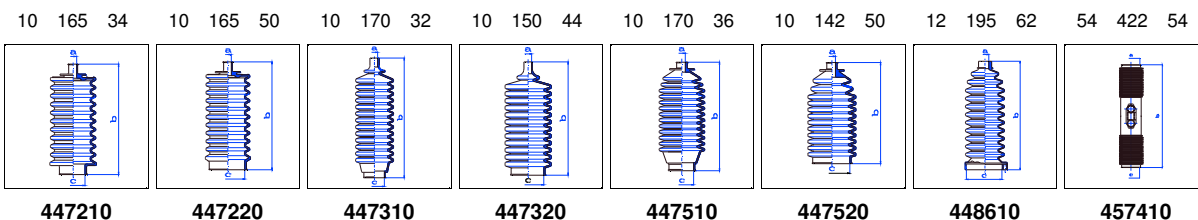

SAAB

99

1.7 (->ch. 22228)	01/68-08/71	MS
1.9 (->ch. 22228)	08/71-08/74	MS
2.0 (->ch. 22228)	08/71-08/74	MS

o.e. Ref.	Gomet code	Type
	88 72	Kit
8910291	447210	1st C
8910283	447220	2nd C
		3rd C

99

1.7 (ch. 22229->)	01/68-08/71	MS
1.9 (ch. 22229->)	08/71-08/74	MS
2.0 (ch. 22229->)	08/71-08/74	MS

o.e. Ref.	Gomet code	Type
	88 73	Kit
8910408	447310	1st C
8910390	447320	2nd C
		3rd C

99

1.9	08/74-01/76	MS
2.0	08/74-09/84	MS
2.0T	08/74-09/84	MS

o.e. Ref.	Gomet code	Type
	88 75	Kit
8910721	447510	1st C
8910713	447520	2nd C
		3rd C

900 Berlina/Coupè/Cabrio

All models	08/93-12/97	PS

o.e. Ref.	Gomet code	Type
	88 86	Kit
18993099	448610	1st C
18993099	448610	2nd C
		3rd C

9-3 BerlinaCoupè/Cabrio

All models	01/98-09/01	PS

o.e. Ref.	Gomet code	Type
	89 74	Kit
30553357	457410	1st C
		2nd C
		3rd C