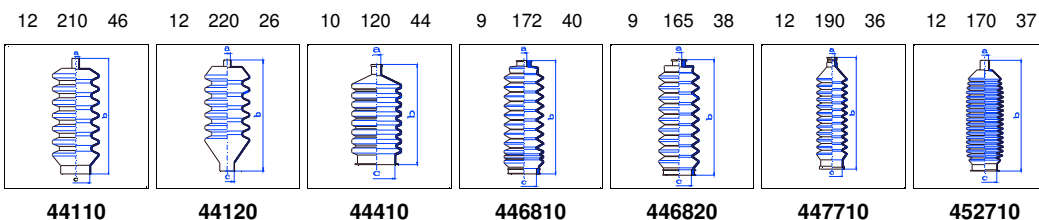

ROVER

100 (XP)/100 (Metro)/111/114

All models 03/90-12/98 PS

o.e. Ref.	Gomet code	Type
	89 27	Kit
GSV1161	452710	1st C
GSV1161	452710	2nd C
		3rd C

MG

All models 08/60-12/62 MS

o.e. Ref.	Gomet code	Type
	88 1	Kit
	44110	1st C
	44120	2nd C
		3rd C

Mini Mk I

All models 01/91-09/00 PS

o.e. Ref.	Gomet code	Type
	88 4	Kit
GSV1153	44410	1st C
GSV1153	44410	2nd C
		3rd C

Montego

All models 10/84-10/95 PS

o.e. Ref.	Gomet code	Type
	88 77	Kit
BAU4889	447710	1st C
BAU4889	447710	2nd C
		3rd C

Serie 200 (03.1985->)(XH)

All models 03/85-09/89 MS

o.e. Ref.	Gomet code	Type
	88 68	Kit
53537SH3000	446810	1st C
LHM3003	446820	2nd C
		3rd C