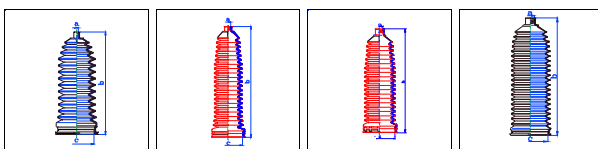

MERCEDES-BENZ

Classe S Berlina (BM 220)

All models 07/98-06/05 PS

o.e. Ref.	Gomet code	Type
	T92 27	Kit
2204630296	T482710	1st C
2204630296	T482710	2nd C
		3rd C

Classe S Berlina (BM 221)

All models 06/05-On PS

o.e. Ref.	Gomet code	Type
	29 33011-1	Kit
2214630296	1533011	1st C
2214630296	1533011	2nd C
		3rd C

CL Coupè (BM216)

All models 07/06-04/07 PS

o.e. Ref.	Gomet code	Type
	29 33011-1	Kit
2214630296	1533011	1st C
2214630296	1533011	2nd C
		3rd C

CLK Coupé/Cabrio (BM 209)

All models 03/02-On PS

o.e. Ref.	Gomet code	Type
	T92 86	Kit
2034602300	T488610	1st C
2034602300	T488610	2nd C
		3rd C

CLS (BM 219)

All models 04/06-On PS

o.e. Ref.	Gomet code	Type
	T93 91	Kit
2034630396	T499110	1st C
2034630396	T499110	2nd C
		3rd C

14 183 67   14 235 70   14 213 64   14 215 60

1533011

T482710

T488610

T499110