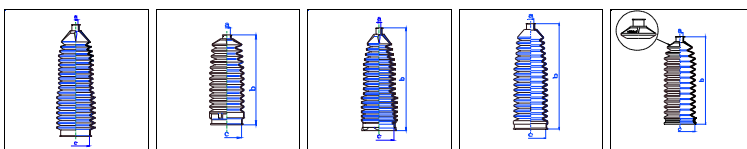

FIAT

Doblò/Doblò Cargo (119/223)

All models 10/05-10/09 PS

o.e. Ref.	Gomet code	Type
	T93 80	Kit
98845882	T498010	1st C
98845882	T498010	2nd C
		3rd C

Idea (135)

All models 01/04-On PS

o.e. Ref.	Gomet code	Type
77362504	29 17025-5	Kit
	1517025	1st C
	1517025	2nd C
		3rd C

Multipia (186)

All models 01/99-02/04 PS

o.e. Ref.	Gomet code	Type
9947369	29 17035-5	Kit
	1517035	1st C
	1517035	2nd C
		3rd C

Multipia (186)

All models 09/04-07/07 PS

o.e. Ref.	Gomet code	Type
9946816	2910017-7	Kit
	1510017	1st C
	1510017	2nd C
		3rd C

Ulysse (121)

All models 06/94-02/02 PS

o.e. Ref.	Gomet code	Type
9404066418	90 54	Kit
	465410	1st C
	465410	2nd C
		3rd C

12 205 54,5   12,5 157 54   12 205 55   13 210 62   12 196 53

1510017

1517025

1517035

465410

T498010