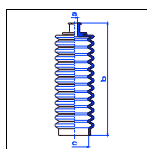

JAGUAR

XJ

All models 05/03-10/04 PS

o.e. Ref.	Gomet code	Type
	T92 30	Kit
XR830015	T483010	1st C
XR830015	T483010	2nd C
		3rd C

XJS/XJSC

All models 09/75-03/96 PS

o.e. Ref.	Gomet code	Type
	88 28	Kit
	442810	1st C
	442810	2nd C
		3rd C

XK8/XKR Coupé/Cabrio

All models 10/96-01/03 PS

o.e. Ref.	Gomet code	Type
	29 47007-7	Kit
JLM20683	1547007	1st C
JLM20683	1547007	2nd C
		3rd C

13 172 57   10 195 50   13 197 63

442810