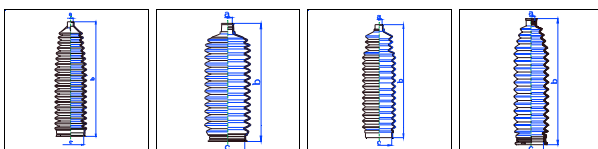

VAUXHALL

Sintra

All models 11/96-04/99 PS

o.e. Ref.	Gomet code	Type
	T91 77	Kit
902832	T477710	1st C
902832	T477710	2nd C
		3rd C

Frontera Mk II

All models 10/98-On PS

o.e. Ref.	Gomet code	Type
	T91 76	Kit
4553526020	T477610	1st C
97184820	T477610	2nd C
		3rd C

Vivaro

All models 08/01-On PS

o.e. Ref.	Gomet code	Type
	T92 38	Kit
4408476	T483810	1st C
4408476	T483810	2nd C
		3rd C

Zafira

All models 04/99-On PS

o.e. Ref.	Gomet code	Type
	29 23007-7	Kit
1609109	1523007	1st C
1609109	1523007	2nd C
		3rd C

13,5 190 49,5 15 175 50 13 223 49 13 215 54,5

1523007

T477610

T477710

T483810