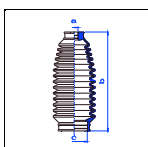

STEERING GAITER

SEAT

Alhambra

All models 01/96-On PS

o.e. Ref.	Gomet code	Type
	90 49	Kit
7M3422831	464910	1st C
7M3422831	464910	2nd C
		3rd C

10 178 49

464910

SKODA