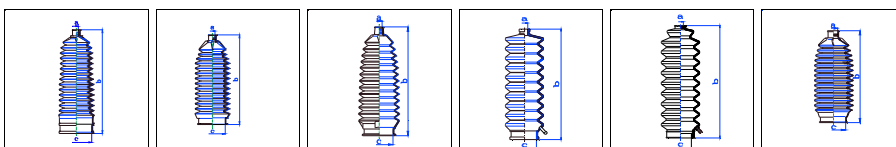

HONDA

Jazz (GD1/5)

All models 01/02-12/04 PS

o.e. Ref.	Gomet code	Type
	29 19021-1	Kit
53534SAA003	1519021	1st C
53534SAA003	1519021	2nd C
		3rd C

Jazz (GD1/5-GE 2/3)

All models 01/05-01/08 PS

o.e. Ref.	Gomet code	Type
	T93 731	Kit
53534SEL003	1519013	1st C
53535SEL003	T497310	2nd C
		3rd C

Jazz (GG-GE)

All models 09/08-On PS

o.e. Ref.	Gomet code	Type
	29 19001-1	Kit
53429TF0003	1519001	1st C
53429TF0003	1519001	2nd C
		3rd C

Concerto

All models 08/89-03/95 PS

o.e. Ref.	Gomet code	Type
	89 62	Kit
53534SD4000	456210	1st C
53534SD4000	456210	2nd C
		3rd C

Civic I Shuttle

All models 10/83-10/87 MS

o.e. Ref.	Gomet code	Type
	88 405	Kit
53534634000	444015	1st C
53534634000	444015	2nd C
		3rd C

13 176 58   12 165 49   12 178 44   9 147 39   9,5 184 39   11,5 168 39

1519001

1519013

1519021

444015

456210

T497310