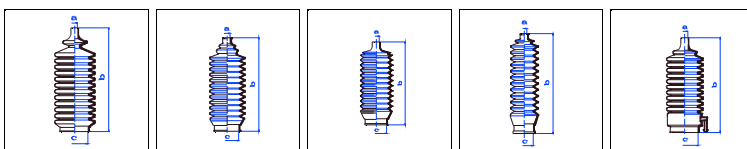

MITSUBISHI

Sapporo II

All models 08/80-09/84 PS

o.e. Ref.	Gomet code	Type
	89 68	Kit
MB501711	456810	1st C
MB501711	456810	2nd C
		3rd C

Lancer I/II Berlina (A17)

All models 09/72-01/84 MS

o.e. Ref.	Gomet code	Type
	89 66	Kit
MB122136	456610	1st C
MB122136	456610	2nd C
		3rd C

Lancer I/II Berlina (A17)

All models 09/72-01/84 PS

o.e. Ref.	Gomet code	Type
	89 70	Kit
MB243332	457010	1st C
MB243332	457010	2nd C
		3rd C

Lancer III/IV Berlina/Wagon (C1-A.../C6-A...)

All models 11/83-06/92 MS

o.e. Ref.	Gomet code	Type
	89 69	Kit
MB266166	456910	1st C
MB266165	456920	2nd C
		3rd C

Lancer III/IV Berlina/Wagon (C1-A.../C6-A...)

All models 11/83-06/92 PS

o.e. Ref.	Gomet code	Type
	89 68	Kit
MB501711	456810	1st C
MB501711	456810	2nd C
		3rd C

11 160 44   11 185 46   11 184 43   11 190 36   11 162 45

456610

456810

456910

456920

457010