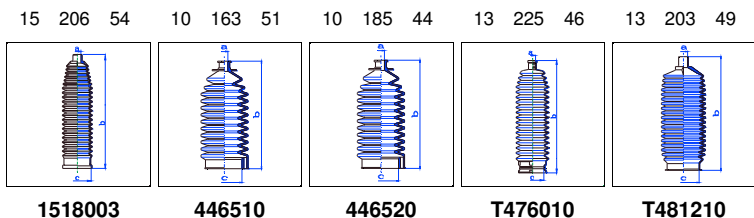

VOLVO

940

All models 09/90-01/96 PS

o.e. Ref.	Gomet code	Type
	T91 60	Kit
9191409	T476010	1st C
9191409	T476010	2nd C
		3rd C

940

All models 09/90-01/96 MS

o.e. Ref.	Gomet code	Type
	88 65	Kit
1272925	446510	1st C
1272924	446520	2nd C
		3rd C

960

All models 09/90-01/96 PS

o.e. Ref.	Gomet code	Type
	T92 12	Kit
271601	T481210	1st C
271601	T481210	2nd C
		3rd C

960

All models 09/90-01/96 MS

o.e. Ref.	Gomet code	Type
	T91 60	Kit
9191409	T476010	1st C
9191409	T476010	2nd C
		3rd C

C30

All models 09/06-On PS

o.e. Ref.	Gomet code	Type
	29 18003-3	Kit
30723085	1518003	1st C
30723085	1518003	2nd C
		3rd C