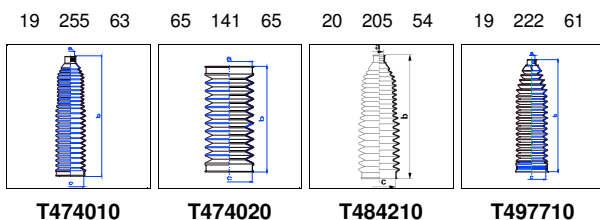

AUDI

S6 Berlina/Avant (07.1999->)(4B4/4B6)

All models 07/99-04/01 PS

o.e. Ref.	Gomet code	Type
	T92 421*	Kit
4D0419831E	T484210	1st C
4D0419831E	T484210	2nd C
4D0419831A	T474020*	3rd C

A6 Berlina/Avant (05.2001->)(4B2/4B5)

1,8 T 05/01-01/05 PS
1,8 T Quattro 05/01-01/05 PS
1,9 TDI 05/01-01/05 PS

o.e. Ref.	Gomet code	Type
	T92 422*	Kit
4D0419831E	T484210	1st C
8D0419831K	T474010*	2nd C
4D0419831A	T474020*	3rd C

A6 Berlina/Avant (05.2001->)(4B2/4B5)

2,4 05/01-01/05 PS
2,4 Quattro 05/01-01/05 PS
2,7 T Quattro 05/01-01/05 PS
3,0 05/01-01/05 PS
3,0 Quattro 05/01-01/05 PS
4,2 Quattro 05/01-01/05 PS
2,5 TDI 05/01-01/05 PS
2,5 TDI Quattro 05/01-01/05 PS

o.e. Ref.	Gomet code	Type
	T92 421*	Kit
4D0419831E	T484210	1st C
4D0419831E	T484210	2nd C
4D0419831A	T474020*	3rd C

A6 Berlina/Avant (03.2004->)(4F2/4F5)

All models 04/04-On PS

o.e. Ref.	Gomet code	Type
	T93 77	Kit
4F0422831	T497710	1st C
4F0422831	T497710	2nd C
		3rd C