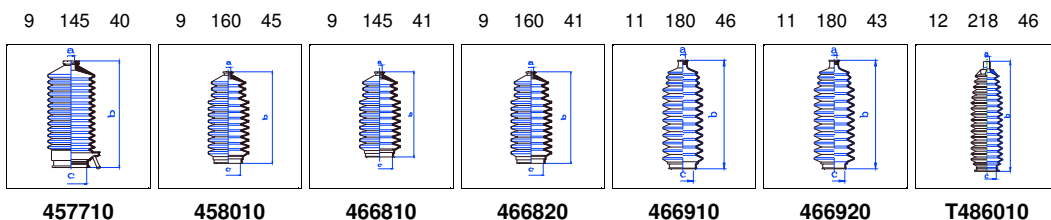

Almera (N15)

All models 07/95-07/98 PS

o.e. Ref.	Gomet code	Type
	90 69	Kit
482030E025	466910	1st C
4820341B27	466920	2nd C
		3rd C

Almera (N16/E)

All models 01/00-On PS

o.e. Ref.	Gomet code	Type
	T92 60	Kit
48203BM400	T486010	1st C
48203BM400	T486010	2nd C
		3rd C