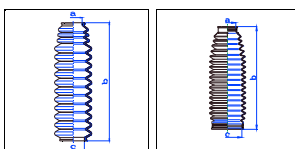

ALFA ROMEO

Spider (177)

2.2 JTS 16V	06/06-09/07	PS
3.2 V6 JTS 24V Q4	06/06-01/07	PS
2.4 JTD 20V	02/07-09/07	PS

o.e. Ref.	Gomet code	Type
77363705	T93 81	Kit
	T498110	1st C
	T498110	2nd C
		3rd C

SZ (162.C)

3.0i Zagato V6 12V	09/88-09/94	PS

o.e. Ref.	Gomet code	Type
	88 43	Kit
60724166	444310	1st C
60724166	444310	2nd C
		3rd C

29 170 37 34 196 51

444310

T498110