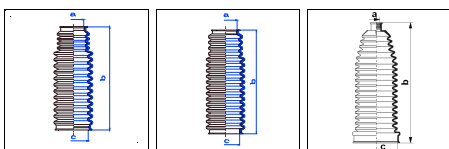

BMW

Serie 5 Berlina (E34)

All models 01/88-05/94 PS

o.e. Ref.	Gomet code	Type
	90 582	Kit
32211139786	465820	1st C
32211139786	465820	2nd C
		3rd C

Serie 5 Touring (E34)

All models 09/91-09/95 PS

o.e. Ref.	Gomet code	Type
	90 582	Kit
32211139786	465820	1st C
32211139786	465820	2nd C
		3rd C

Serie 5 Berlina (E39)

All models 09/95-09/02 PS

o.e. Ref.	Gomet code	Type
	90 581	Kit
32131092876	465810	1st C
32131092876	465810	2nd C
		3rd C

Serie 5 Touring (E39)

All models 03/97-09/02 PS

o.e. Ref.	Gomet code	Type
	90 581	Kit
32131092876	465810	1st C
32131092876	465810	2nd C
		3rd C

Serie 5 Berlina (E60)

All models steering box ZF 11/03-On PS

o.e. Ref.	Gomet code	Type
	T92 73	Kit
32136751026	T487310	1st C
32136751026	T487310	2nd C
		3rd C

37 177 53 37 185 51 16 208 66

465810

465820

T487310