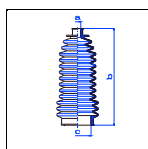

ROVER

Serie 200 (10.1989->)(XW)

All models 10/89-10/95 MS

o.e. Ref.	Gomet code	Type
	89 28	Kit
GSV1140	452810	1st C
GSV1141	452820	2nd C
		3rd C

Serie 200 (10.1989->)(XW)

All models 10/89-10/95 PS

o.e. Ref.	Gomet code	Type
	89 25	Kit
QEY000040	452510	1st C
QEY000040	452510	2nd C
		3rd C

Serie 200 (10.1992->)(XW)

All models 10/92-06/96 MS

o.e. Ref.	Gomet code	Type
	89 28	Kit
GSV1140	452810	1st C
GSV1141	452820	2nd C
		3rd C

Serie 200 (10.1992->)(XW)

All models 10/92-06/96 PS

o.e. Ref.	Gomet code	Type
	89 25	Kit
QEY000040	452510	1st C
QEY000040	452510	2nd C
		3rd C

Serie 200 (05.1996->)(RF)

All models 05/96-01/99 MS

o.e. Ref.	Gomet code	Type
	89 28	Kit
GSV1140	452810	1st C
GSV1141	452820	2nd C
		3rd C

11 150 44   11 158 33   11 150 44

452820