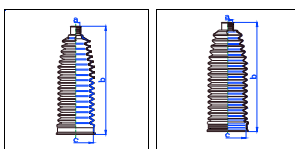

BMW

Serie 3 Touring (E91)

325d	09/06-06/07	PS
335d	09/06-06/07	PS
335i	09/06-06/07	PS
325i	04/05-06/07	PS
325Xi	09/05-06/07	PS
330i	09/05-06/07	PS
330Xi	09/05-06/07	PS
318d	03/06-06/07	PS
320d	04/05-06/07	PS
330d	09/05-06/07	PS
330Xd	09/05-06/07	PS

o.e. Ref.	Gomet code	Type
	T93 90	Kit
32106782252	T499010	1st C
32106782252	T499010	2nd C
		3rd C

Serie 3 Touring (E91)

318i	03/06-06/07	PS

o.e. Ref.	Gomet code	Type
	T93 21	Kit
32106765079	T492110	1st C
32106765079	T492110	2nd C
		3rd C

Serie 3 Coupe (E92)

All models	04/06-On	PS

o.e. Ref.	Gomet code	Type
	T93 90	Kit
32106782252	T499010	1st C
32106782252	T499010	2nd C
		3rd C

Serie 3 Cabrio (E93)

All models	10/06-On	PS

o.e. Ref.	Gomet code	Type
	T93 90	Kit
32106782252	T499010	1st C
32106782252	T499010	2nd C
		3rd C

14 210 60 15,5 195 64

T492110

T499010