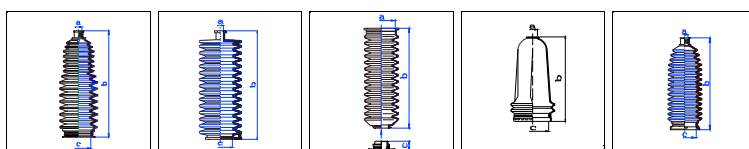

CITROEN

Saxo

1.6	03/96-03/96	PS
1.6 16V	03/96-03/96	PS

o.e. Ref.	Gomet code	Type
	T91 27*	Kit
9451076780	T455620*	1st C
406636	472710	2nd C
		3rd C

C2

All models	06/03-On	PS

o.e. Ref.	Gomet code	Type
	T92 36	Kit
406669	T483610	1st C
406669	T483610	2nd C
		3rd C

C3 /C3 Pluriel

All models	04/02-02/10	PS

o.e. Ref.	Gomet code	Type
	T92 36	Kit
406669	T483610	1st C
406669	T483610	2nd C
		3rd C

C3 Picasso

All models	01/09-On	PS

o.e. Ref.	Gomet code	Type
	29 14021-1	Kit
406680	1514021	1st C
406680	1514021	2nd C
		3rd C

ZX Berlina/Break

All models	08/91-07/94	MS

o.e. Ref.	Gomet code	Type
	88 38	Kit
406615	443810	1st C
406615	443810	2nd C
		3rd C

15,5 185 51,5 10 175 40 42 132 17 12 106 40 15 173 50

1514021

443810

472710

T455620

T483610