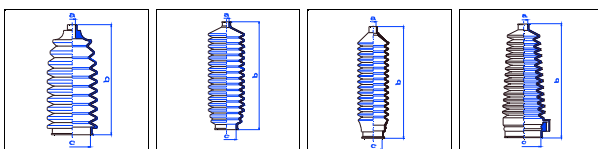

FORD

Taurus

All models 05/74-09/82 PS

o.e. Ref.	Gomet code	Type
	88 54	Kit
	445410	1st C
	445410	2nd C
		3rd C

Sierra Berlina/Wagon

2,0 IS 01/87-09/88 MS
CL 01/87-09/88 MS
GL 01/87-09/88 MS
Ghia 01/87-09/88 MS

o.e. Ref.	Gomet code	Type
	88 81	Kit
1619061	448110	1st C
1619061	448110	2nd C
		3rd C

Sierra Berlina/Wagon

2,0 IS 10/88-09/93 MS
CL 10/88-09/93 MS
GL 10/88-09/93 MS
Ghia 10/88-12/89 MS
Twin Cam / CLX 01/90-09/93 MS
XR 4X4 01/87-05/88 MS

o.e. Ref.	Gomet code	Type
	90 52	Kit
6935233	465210	1st C
6935233	465210	2nd C
		3rd C

Sierra Berlina/Wagon

2,0 IS 10/88-09/93 PS
CL 10/88-09/93 PS
GL 10/88-09/93 PS
Ghia 10/88-12/89 PS
Twin Cam / CLX 01/90-09/93 PS
XR 4X4 01/87-05/88 PS

o.e. Ref.	Gomet code	Type
	91 43	Kit
1012814	474310	1st C
1012814	474310	2nd C
		3rd C

10 145 56   10 200 36,5   14 228 37   14 185 56

445410

448110

465210

474310