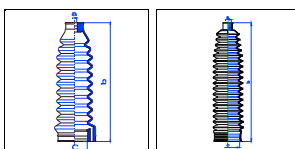

VOLKSWAGEN

Golf Plus (5M1)

All models 12/04-On PS

o.e. Ref.	Gomet code	Type
	T93 20	Kit
1K0423831A	T492010	1st C
1K0423831A	T492010	2nd C
		3rd C

Golf VI

All models 01/09-On PS

o.e. Ref.	Gomet code	Type
	T93 20	Kit
1K0423831A	T492010	1st C
1K0423831A	T492010	2nd C
		3rd C

Golf Plus (521)

All models 01/09-On PS

o.e. Ref.	Gomet code	Type
	T93 20	Kit
1K0423831A	T492010	1st C
1K0423831A	T492010	2nd C
		3rd C

Corrado (509)

16 V 08/91-06/94 PS
16 V Exclusiv 08/92-06/94 PS
Base 08/93-07/95 PS
G 60 09/88-07/95 PS
G 60 Jet 08/90-07/95 PS

o.e. Ref.	Gomet code	Type
	90 60	Kit
1H0422831B	466010	1st C
1H0422831B	466010	2nd C
		3rd C

10 210 41 15,5 190 49,5

466010

T492010