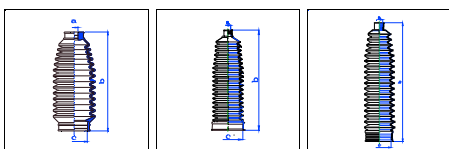

VOLKSWAGEN

Scirocco (137)

All models 08/08-On PS

o.e. Ref.	Gomet code	Type
	T93 20	Kit
1K0423831A	T492010	1st C
1K0423831A	T492010	2nd C
		3rd C

Touran (1T1/1T2)

All models 02/03-On PS

o.e. Ref.	Gomet code	Type
	T93 20	Kit
1K0423831A	T492010	1st C
1K0423831A	T492010	2nd C
		3rd C

Sharan (7M8/7M6/7M9)

All models 07/95-On PS

o.e. Ref.	Gomet code	Type
	90 49	Kit
7M3422831	464910	1st C
7M3422831	464910	2nd C
		3rd C

Tiguan (5N1)

All models 11/07-On PS

o.e. Ref.	Gomet code	Type
	T93 20	Kit
1K0423831A	T492010	1st C
1K0423831A	T492010	2nd C
		3rd C

Touareg (7LA/7L6)

All models 11/02-04/10 PS

o.e. Ref.	Gomet code	Type
	T92 47	Kit
7L0422831A	T484710	1st C
7L0422831A	T484710	2nd C
		3rd C

10 178 49 15,5 195 66 15,5 190 49,5

464910

T484710

T492010