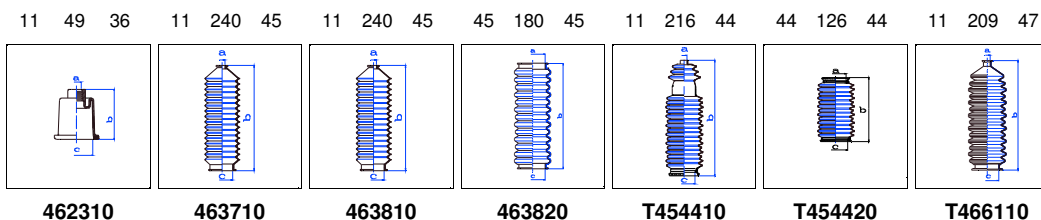

405/405 Break

All models 08/92-04/95 MS

o.e. Ref.	Gomet code	Type
	T89 441*	Kit
406630	T454420*	1st C
406629	T454410*	2nd C
		3rd C

405/405 Break

All models 08/92-04/95 PS

o.e. Ref.	Gomet code	Type
	T89 44*	Kit
406630	T454420*	1st C
406629	T454410*	2nd C
406621	462310	3rd C