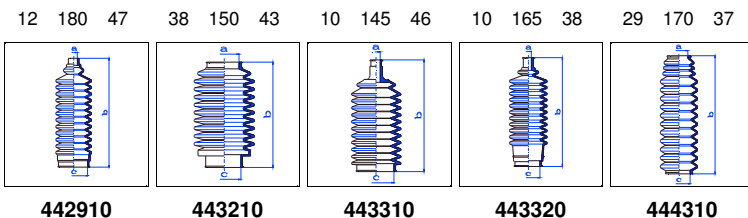

Giulietta/Giulietta GTV

All models 02/78-10/86 PS

o.e. Ref.	Gomet code	Type
	88 43	Kit
60724166	444310	1st C
60724166	444310	2nd C
		3rd C

ALFA ROMEO

GTV (116.C)

All models 01/78-02/87 MS

o.e. Ref.	Gomet code	Type
	88 33	Kit
60724083	443310	1st C
60724080	443320	2nd C
		3rd C