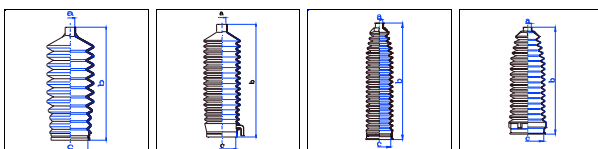

OPEL

Corsa A

All models 03/85-06/92 PSE

o.e. Ref.	Gomet code	Type
	88 67	Kit
902826	446710	1st C
902826	446710	2nd C
		3rd C

Corsa B

All models 02/93-03/00 PSE

o.e. Ref.	Gomet code	Type
	88 67	Kit
902826	446710	1st C
902826	446710	2nd C
		3rd C

Corsa B

All models 02/93-03/00 PSH

o.e. Ref.	Gomet code	Type
	90 50	Kit
1609087	465010	1st C
1609087	465010	2nd C
		3rd C

Corsa C

All models 08/00-08/05 PS

o.e. Ref.	Gomet code	Type
	T92 25	Kit
1609121	T482510	1st C
1609121	T482510	2nd C
		3rd C

Corsa D

All models 07/06-On PS

o.e. Ref.	Gomet code	Type
	T93 83	Kit
93189041	T498310	1st C
93189041	T498310	2nd C
		3rd C

12 175 50   12 190 49   12 195 50   12 200 55

446710

465010

T482510

T498310