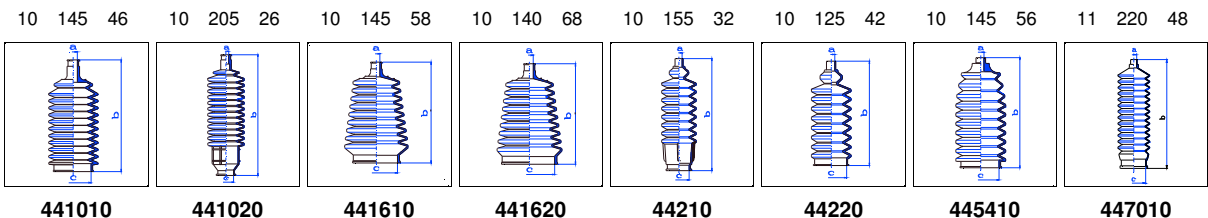

FORD

Escort Van

All models 01/95-On PS

o.e. Ref.	Gomet code	Type
	88 70	Kit
6128736	447010	1st C
6128736	447010	2nd C
		3rd C

Capri I/II/III

All models steering box Burman 01/69-12/85 MS

o.e. Ref.	Gomet code	Type
	88 2	Kit
1454203	44210	1st C
1454202	44220	2nd C
		3rd C

Capri I/II/III

All models steering box CAM 01/69-12/85 MS

o.e. Ref.	Gomet code	Type
	88 10	Kit
6060787	441010	1st C
6060791	441020	2nd C
		3rd C

Consul

All models 02/72-05/85 MS

o.e. Ref.	Gomet code	Type
	88 16	Kit
6077116	441610	1st C
6077119	441620	2nd C
		3rd C

Consul

1,7 02/72-08/79 PS
2,0 06/79-07/81 PS
2,1 D 01/78-04/79 PS

o.e. Ref.	Gomet code	Type
	88 54	Kit
	445410	1st C
	445410	2nd C
		3rd C