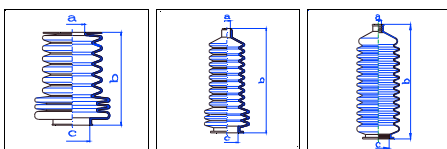

RENAULT

R5

All models To-06/79 MS

o.e. Ref.	Gomet code	Type
	88 20	Kit
7700554294	442010	1st C
7700554294	442010	2nd C
		3rd C

R5

All models 06/79-On MS

o.e. Ref.	Gomet code	Type
	88 35	Kit
7700656569	443510	1st C
7700656569	443510	2nd C
		3rd C

R6

All models To-06/79 MS

o.e. Ref.	Gomet code	Type
	88 20	Kit
7700554294	442010	1st C
7700554294	442010	2nd C
		3rd C

R6

All models 06/79-On MS

o.e. Ref.	Gomet code	Type
	88 35	Kit
7700656569	443510	1st C
7700656569	443510	2nd C
		3rd C

Super 5 (B/C40)

All models 01/85-12/93 MS

o.e. Ref.	Gomet code	Type
	91 11	Kit
7701469497	471110	1st C
7701469497	471110	2nd C
		3rd C

26 100 36   10 162 34   10 155 27,5

442010

443510

471110