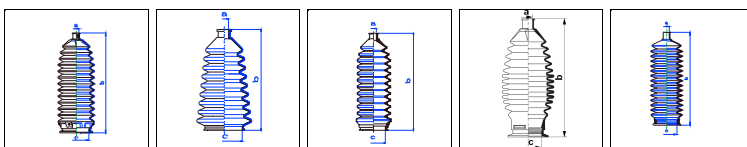

SUZUKI

Liana RH (ER)

All models 03/02-06/04 PS

o.e. Ref.	Gomet code	Type
	T92 89	Kit
4857160G00	T488910	1st C
4857260G00	T488910	2nd C
		3rd C

Baleno Berlina SY (EG)

All models 03/95-09/00 PS

o.e. Ref.	Gomet code	Type
	T92 89	Kit
4857160G00	T488910	1st C
4857260G00	T488910	2nd C
		3rd C

Ignis RG (FH)

All models 09/00-04/03 PS

o.e. Ref.	Gomet code	Type
	89 89	Kit
48571M82000	458910	1st C
48572M82000	458920	2nd C
		3rd C

Ignis RM (MH)

All models 08/03-On PS

o.e. Ref.	Gomet code	Type
	T93 28	Kit
4857183E000	T492810	1st C
4857183E000	T492810	2nd C
		3rd C

SX4 RW (EY)

All models 04/06-On PS

o.e. Ref.	Gomet code	Type
	29 17019-9	Kit
71742757	1517019	1st C
71742757	1517019	2nd C
		3rd C

13 175 44   10 166 46   10 176 43   12 155 41   12 165 42

1517019

458910

458920

T488910

T492810