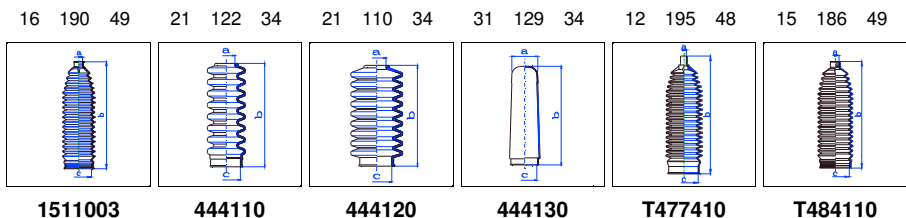

AUDI

50 (86)

All models To-08/79 MS

o.e. Ref.	Gomet code	Type
	88 411	Kit
861419831A	444110	1st C
861419832	444130	2nd C
		3rd C

50 (86)

All models 09/79-On MS

o.e. Ref.	Gomet code	Type
	88 412	Kit
861419831B	444120	1st C
861419832	444130	2nd C
		3rd C

A2 (8Z)

All models 06/00-08/05 PS

o.e. Ref.	Gomet code	Type
	T91 74	Kit
6E0419831	T477410	1st C
6E0419831	T477410	2nd C
		3rd C

A3 (8L)

All models 12/96-07/03 PS

o.e. Ref.	Gomet code	Type
	T92 41	Kit
1J0422831B	T484110	1st C
1J0422831B	T484110	2nd C
		3rd C

S3 (8L)

All models 11/98-07/03 PS

o.e. Ref.	Gomet code	Type
	29 11003-3	Kit
8N0422831	1511003	1st C
8N0422831	1511003	2nd C
		3rd C