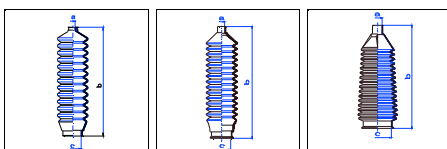

FORD

Escort III

1.1	04/83-10/87	MS
1.3	04/83-08/88	MS
1.4	01/86-08/88	MS
1.6	01/82-08/88	MS
1.6i T	01/85-08/88	MS
1.6 XR3	10/82-08/88	MS
2.0	01/86-08/88	MS
1.6 D	02/83-08/88	MS

o.e. Ref.	Gomet code	Type
	88 74	Kit
6127744	447410	1st C
6127744	447410	2nd C
		3rd C

Escort III

1.3	08/88-04/89	MS
1.4	08/88-10/90	MS
1.4i	08/88-10/90	MS
1.4 Automatic gear	08/88-10/90	MS
1.6 Automatic gear	08/88-10/90	MS
2.0	08/88-10/90	MS
1.8 D	08/88-10/90	MS

o.e. Ref.	Gomet code	Type
	90 52	Kit
6935233	465210	1st C
6935233	465210	2nd C
		3rd C

Escort III

1.6i	08/88-10/90	MS
1.6 XR3	08/88-10/90	MS
1.6 T	08/88-10/90	MS

o.e. Ref.	Gomet code	Type
	90 94	Kit
1652651	469410	1st C
1652651	469410	2nd C
		3rd C

Escort IV

All models	09/90-04/96	MS

o.e. Ref.	Gomet code	Type
	90 52	Kit
6935233	465210	1st C
6935233	465210	2nd C
		3rd C

10 225 36   14 228 37   16 205 49

447410

465210

469410