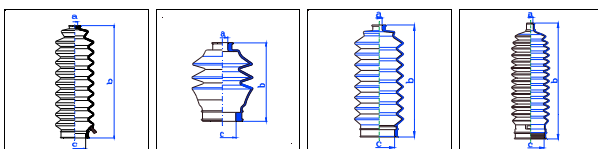

HONDA

Vigor

2,0 16V	03/93-12/95	PS
2,0i 16V	03/93-12/95	PS

o.e. Ref.	Gomet code	Type
	89 62	Kit
53534SD4000	456210	1st C
53534SD4000	456210	2nd C
		3rd C

Vigor

2,2i 16V (150)	03/91-10/95	PS

o.e. Ref.	Gomet code	Type
	90 96	Kit
83954SMJ61	469610	1st C
83954SMJ61	469610	2nd C
		3rd C

Vigor

2,0i 16V (136)	07/94-09/97	PS
2,2	07/94-06/98	PS
3,0i 24V VTEC	01/98-On	PS

o.e. Ref.	Gomet code	Type
	T91 67	Kit
53534S84A01	T476710	1st C
53534S84A01	T476710	2nd C
		3rd C

Vigor

2,0 TD	03/96-06/98	PS
1,6i	10/98-On	PS
1,8i VTEC	10/98-On	PS
2,3i 16V	01/98-On	PS
3,0i 24V Automatic gear	01/98-On	PS

o.e. Ref.	Gomet code	Type
	91 64	Kit
53536S1AE01	476410	1st C
53536S1AE01	476410	2nd C
		3rd C

9,5 184 39 15 82 40 10 156 43 12 195 47

456210

469610

476410

T476710