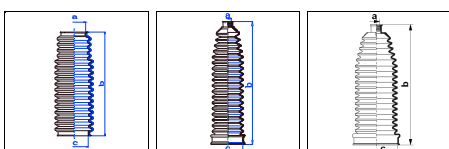

BMW

Serie 6 Coupe (E63)

All models 09/04-On PS

o.e. Ref.	Gomet code	Type
	T92 73	Kit
32136751026	T487310	1st C
32136751026	T487310	2nd C
		3rd C

Serie 6 Cabrio (E64)

All models 01/04-On PS

o.e. Ref.	Gomet code	Type
	T92 73	Kit
32136751026	T487310	1st C
32136751026	T487310	2nd C
		3rd C

Serie 7 (E65/E66)

All models 10/01-On PS

o.e. Ref.	Gomet code	Type
	T92 33	Kit
32136753546	T483310	1st C
32136753546	T483310	2nd C
		3rd C

Z3 Coupe (E36)

All models 09/98-07/01 PS

o.e. Ref.	Gomet code	Type
	90 582	Kit
32211139786	465820	1st C
32211139786	465820	2nd C
		3rd C

Z3 Roadster (E36)

All models 01/96-02/01 PS

o.e. Ref.	Gomet code	Type
	90 582	Kit
32211139786	465820	1st C
32211139786	465820	2nd C
		3rd C

37 185 51 16 200 67 16 208 66

465820

T483310

T487310