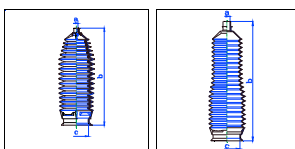

Clarus

All models 07/96-09/99 PS

o.e. Ref.	Gomet code	Type
	T92 10	Kit
0K20332125	T481000	1st C
0K20332125	T481000	2nd C
		3rd C

12 170 49 13 224 49

1538011

T481000

KIA

Magentis