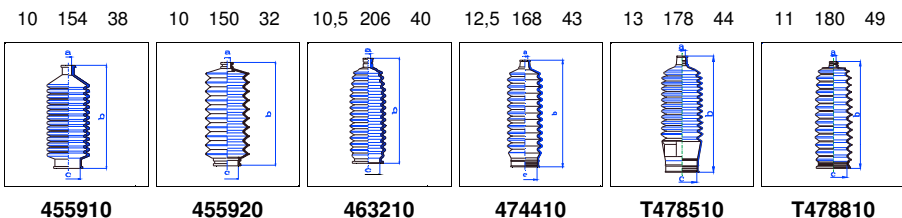

DAIHATSU

Charade III

All models 03/87-02/93 PS

o.e. Ref.	Gomet code	Type
	T91 88	Kit
4553587707	T478810	1st C
4553587707	T478810	2nd C
		3rd C

Charade IV

All models except 1,6 GTi 01/93-08/97 PS

o.e. Ref.	Gomet code	Type
	T91 88	Kit
4553587707	T478810	1st C
4553587707	T478810	2nd C
		3rd C

Charade IV

1,6 GTi 01/93-08/97 PS

o.e. Ref.	Gomet code	Type
	T91 852	Kit
5652802000	474410	1st C
4553587710	T478510	2nd C
		3rd C

Charade V

All models 09/97-On PS

o.e. Ref.	Gomet code	Type
	T91 851	Kit
4553587710	T478510	1st C
4553687703	463210	2nd C
		3rd C

Cuore I/II

All models 10/80-06/90 MS

o.e. Ref.	Gomet code	Type
	89 59	Kit
	455910	1st C
4553687701	455920	2nd C
		3rd C