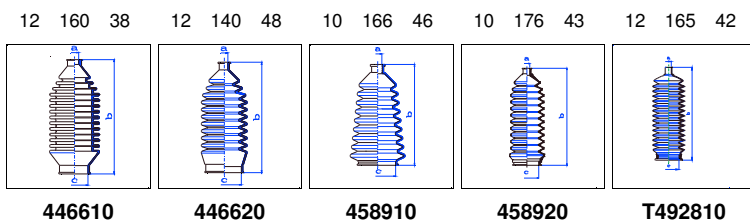

SUZUKI

Wagon R+ SR (EM)

All models 09/97-07/99 PS

o.e. Ref.	Gomet code	Type
	89 89	Kit
48571M82000	458910	1st C
48572M82000	458920	2nd C
		3rd C

Wagon R+ RB (MM)

All models 02/00-10/04 PS

o.e. Ref.	Gomet code	Type
	T93 28	Kit
4857183E000	T492810	1st C
4857183E000	T492810	2nd C
		3rd C

X-90 (EL)

All models 09/95-On PS

o.e. Ref.	Gomet code	Type
	88 66	Kit
3268835	446610	1st C
3268834	446620	2nd C
		3rd C