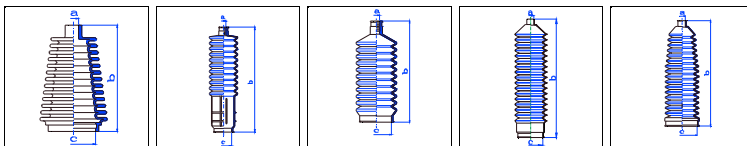

CITROEN

C 25

All models 09/81-03/94 MS

o.e. Ref.	Gomet code	Type
	88 80	Kit
406619	448010	1st C
406618	448020	2nd C
		3rd C

C 35

All models 11/73-01/94 MS

o.e. Ref.	Gomet code	Type
	88 80	Kit
406619	448010	1st C
406618	448020	2nd C
		3rd C

C 35

All models 11/73-01/94 PS

o.e. Ref.	Gomet code	Type
	89 40	Kit
9941077	454010	1st C
9941077	454010	2nd C
		3rd C

Jumpy

All models 11/95-10/06 PS

o.e. Ref.	Gomet code	Type
	90 54	Kit
406641	465410	1st C
406641	465410	2nd C
		3rd C

GS

All models 09/70-07/86 MS

o.e. Ref.	Gomet code	Type
	88 46	Kit
GX2411301	444610	1st C
GX2411301	444610	2nd C
		3rd C

12 153 53 11 215 38 10 155 49 15 264 54 13 210 62

444610

448010

448020

454010

465410