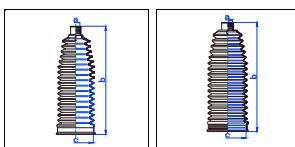

BMW

Serie 1 Berlina (E81/E87)

116i	05/04-01/07	PS
118i	12/04-01/07	PS
120i	05/04-01/07	PS
118d	05/04-01/07	PS
120d	05/04-01/07	PS

o.e. Ref.	Gomet code	Type
	T93 21	Kit
32106765079	T492110	1st C
32106765079	T492110	2nd C
		3rd C

Serie 1 Berlina (E81/E87)

116i	03/07-On	PS
118i	03/07-On	PS
120i	03/07-On	PS
118d	03/07-On	PS
120d	03/07-On	PS
130i	09/05-On	PS

o.e. Ref.	Gomet code	Type
	T93 90	Kit
32106782252	T499010	1st C
32106782252	T499010	2nd C
		3rd C

Serie 1 Coupe (E82)

All models	09/07-On	PS

o.e. Ref.	Gomet code	Type
	T93 90	Kit
32106782252	T499010	1st C
32106782252	T499010	2nd C
		3rd C

Serie 1 Cabrio (E88)

All models	09/07-On	PS

o.e. Ref.	Gomet code	Type
	T93 90	Kit
32106782252	T499010	1st C
32106782252	T499010	2nd C
		3rd C

14 210 60 15,5 195 64

T492110

T499010