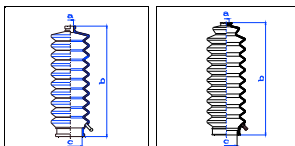

HONDA

Civic I

All models 09/79-09/83 MS

o.e. Ref.	Gomet code	Type
	88 405	Kit
53534634000	444015	1st C
53534634000	444015	2nd C
		3rd C

Civic I

All models 11/83-11/87 PS

o.e. Ref.	Gomet code	Type
	89 62	Kit
53534SD4000	456210	1st C
53534SD4000	456210	2nd C
		3rd C

Civic II Shuttle

All models 01/88-02/95 PS

o.e. Ref.	Gomet code	Type
	89 62	Kit
53534SD4000	456210	1st C
53534SD4000	456210	2nd C
		3rd C

Civic II

All models 10/83-10/87 MS

o.e. Ref.	Gomet code	Type
	88 405	Kit
53534634000	444015	1st C
53534634000	444015	2nd C
		3rd C

Civic II

All models 10/83-10/87 PS

o.e. Ref.	Gomet code	Type
	89 62	Kit
53534SD4000	456210	1st C
53534SD4000	456210	2nd C
		3rd C

9 147 39 9,5 184 39

444015

456210