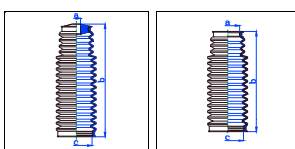

BMW

Serie 3 Coupe (E46)(1999->)

All models 04/99-03/05 PS

o.e. Ref.	Gomet code	Type
	91 95	Kit
32131096910	479510	1st C
32131096910	479510	2nd C
		3rd C

Serie 3 Touring (E46)(1999->)

316i	03/02-09/04	PS
318i	10/99-09/04	PS
320i	10/99-09/04	PS
325i	09/00-09/04	PS
328i	10/99-09/04	PS
330i	06/00-09/04	PS
318d	03/02-09/04	PS
320d	10/99-09/04	PS
330d	03/00-09/04	PS

o.e. Ref.	Gomet code	Type
	91 95	Kit
32131096910	479510	1st C
32131096910	479510	2nd C
		3rd C

Serie 3 Touring (E46)(1999->)

325xi	09/00-09/04	PS
330xi	09/00-09/04	PS
330xd	09/00-09/04	PS

o.e. Ref.	Gomet code	Type
	92 29	Kit
32136752478	482910	1st C
32136752478	482910	2nd C
		3rd C

Serie 3 Compact (E46)(2001->)

All models 06/01-11/04 PS

o.e. Ref.	Gomet code	Type
	91 95	Kit
32131096910	479510	1st C
32131096910	479510	2nd C
		3rd C

15 186 55 40 196 50

479510

482910