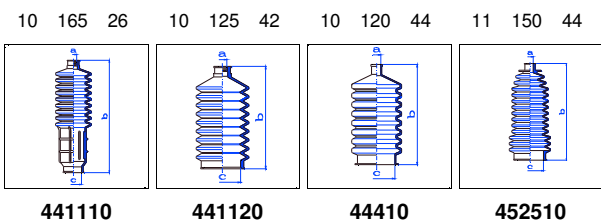

INNOCENTI

Elba

All models 01/91-12/97 MS

o.e. Ref.	Gomet code	Type
	88 11	Kit
7583243	441110	1st C
7583242	441120	2nd C
		3rd C

Koral

All models 01/90-12/92 MS

o.e. Ref.	Gomet code	Type
	88 11	Kit
7583243	441110	1st C
7583242	441120	2nd C
		3rd C

Mille

All models 07/94-On MS

o.e. Ref.	Gomet code	Type
	88 11	Kit
7583243	441110	1st C
7583242	441120	2nd C
		3rd C

Mini

850 cc 01/65-02/82 MS
1000 cc 37 Hp 01/65-02/82 MS

o.e. Ref.	Gomet code	Type
	88 4	Kit
GSV1153	44410	1st C
GSV1153	44410	2nd C
		3rd C

Mini

1000 cc 44 Hp 05/74-02/82 MS
1000 cc 48 Hp 05/74-02/82 MS

o.e. Ref.	Gomet code	Type
	89 25	Kit
53535ST3305	452510	1st C
53535ST3305	452510	2nd C
		3rd C