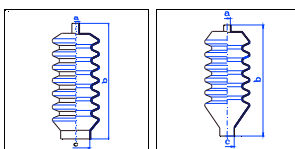

44120

STEERING GAITER

TRIUMPH

Vitesse

All models 01/62-12/75 MS

o.e. Ref.	Gomet code	Type
	88 1	Kit
	44110	1st C
	44120	2nd C
		3rd C

12 210 46 12 220 26

44110