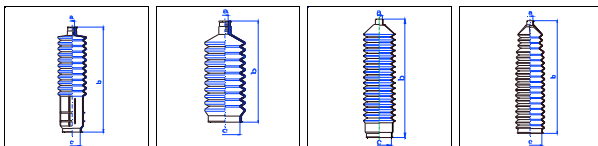

FIAT

Ducato I (280)

All models 01/82-08/90 PS

o.e. Ref.	Gomet code	Type
	89 40	Kit
9941077	454010	1st C
9941077	454010	2nd C
		3rd C

Ducato II (290)

All models 03/89-03/94 MS

o.e. Ref.	Gomet code	Type
	88 80	Kit
406619	448010	1st C
406618	448020	2nd C
		3rd C

Ducato II (290)

All models 03/89-03/94 PS

o.e. Ref.	Gomet code	Type
	89 40	Kit
9941077	454010	1st C
9941077	454010	2nd C
		3rd C

Ducato III (230/230L)

1.9 D 10/14	03/94-04/02	PS
1.9 TD 10/14	03/94-04/02	PS
2.0i 10/14/18	03/94-04/02	PS
2.5 D 14	03/94-04/02	PS
2.8 D 10	03/94-04/02	PS
2.8 Tdi 10	03/94-04/02	PS

o.e. Ref.	Gomet code	Type
9946982	91 23	Kit
	472310	1st C
	472310	2nd C
		3rd C

11 215 38 10 155 49 15 264 54 15 260 53

448010

448020

454010

472310