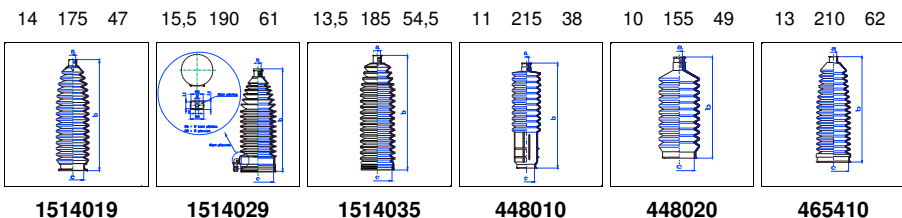

PEUGEOT

J9

All models 03/80-04/94 MS

o.e. Ref.	Gomet code	Type
	88 80	Kit
406619	448010	1st C
406618	448020	2nd C
		3rd C

Expert

All models 02/96-01/07 PS

o.e. Ref.	Gomet code	Type
	90 54	Kit
406641	465410	1st C
406641	465410	2nd C
		3rd C

Expert

All models 02/07-On PS

o.e. Ref.	Gomet code	Type
	29 14035-5	Kit
406683	1514035	1st C
406683	1514035	2nd C
		3rd C

3008

1,6 16V THP 05/09-On PS
1,6 16V Vti 05/09-On PS
1,6 HDI FAP 05/09-On PS

o.e. Ref.	Gomet code	Type
0	29 14029-9	Kit
406685	1514029	1st C
406685	1514029	2nd C
		3rd C

4007

Platinum/Feline 06/07-On PS

o.e. Ref.	Gomet code	Type
	29 14019-9	Kit
406684	1514019	1st C
406684	1514019	2nd C
		3rd C