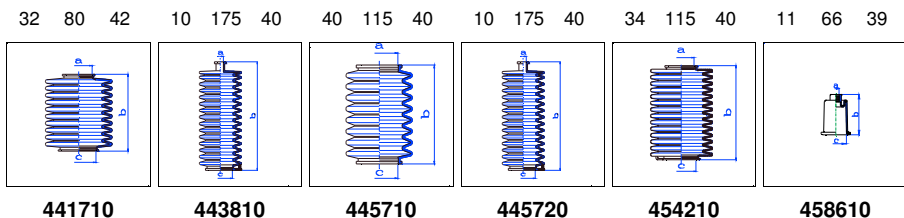

306 3-5 porte

All models 01/93-07/96 MS

o.e. Ref.	Gomet code	Type
	88 572	Kit
406620	445720	1st C
406620	445720	2nd C
		3rd C

PEUGEOT

306 3-5 porte

All models 01/93-07/96 PS

o.e. Ref.	Gomet code	Type
	88 57	Kit
406620	445720	1st C
406622	445710	2nd C
406616	458610	3rd C