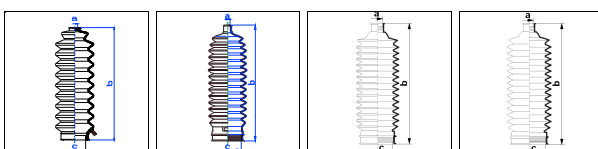

HONDA

Accord Coupe (CG2/4)

All models 06/98-10/01 PS

o.e. Ref.	Gomet code	Type
	T91 67	Kit
53534S84A01	T476710	1st C
53534S84A01	T476710	2nd C
		3rd C

Accord Berlina (CL/CN/CM)

2,0i VTEC 01/03-01/06 PS
2,4i VTEC 01/03-01/06 PS

o.e. Ref.	Gomet code	Type
	T92 69	Kit
53534SEAG02	T486910	1st C
53534SEAG02	T486910	2nd C
		3rd C

Accord Berlina (CL/CN/CM)

2,2i CTDI 01/03-01/06 PS

o.e. Ref.	Gomet code	Type
	T92 70	Kit
53534SEDG01	T487010	1st C
53534SEDG01	T487010	2nd C
		3rd C

Accord Tourer (CL/CN/CM)

All models 01/03-01/06 PS

o.e. Ref.	Gomet code	Type
	T92 70	Kit
53534SEDG01	T487010	1st C
53534SEDG01	T487010	2nd C
		3rd C

Legend I/II

All models 02/87-02/96 PS

o.e. Ref.	Gomet code	Type
	89 62	Kit
53534SD4000	456210	1st C
53534SD4000	456210	2nd C
		3rd C

9,5 184 39 12 195 47 12,5 175 45 12,5 176 48

456210

T476710

T486910

T487010