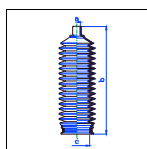

SAAB

9-3 Cabrio

1.8 t	06/06-06/07	PS
2.0 t	06/06-06/07	PS

o.e. Ref.	Gomet code	Type
	29 26005-5	Kit
93194528	1526005	1st C
	1526005	2nd C
		3rd C

9-3 Cabrio

1.9 TiD	06/06-06/07	PS
2.8 T	05/05-06/07	PS

o.e. Ref.	Gomet code	Type
	T93 30	Kit
93191675	T493010	1st C
93191675	T493010	2nd C
		3rd C

9-3 Wagon

1.8 i	04/05-04/07	PS
1.9 TiD	04/05-04/07	PS
2.8 T	04/05-04/07	PS

o.e. Ref.	Gomet code	Type
	T93 30	Kit
93191675	T493010	1st C
93191675	T493010	2nd C
		3rd C

9-3 Wagon

1.8 t	04/05-04/05	PS
2.0 t	04/05-04/05	PS

o.e. Ref.	Gomet code	Type
	29 26003-3	Kit
12802043	1526003	1st C
	1526003	2nd C
		3rd C

9-3 Wagon

1.8 t Linear	06/06-04/07	PS
2.0 t Vector	06/06-04/07	PS

o.e. Ref.	Gomet code	Type
	29 26005-5	Kit
93194528	1526005	1st C
	1526005	2nd C
		3rd C

14 190 54   13,5 185 52   13,5 218 56

1526005