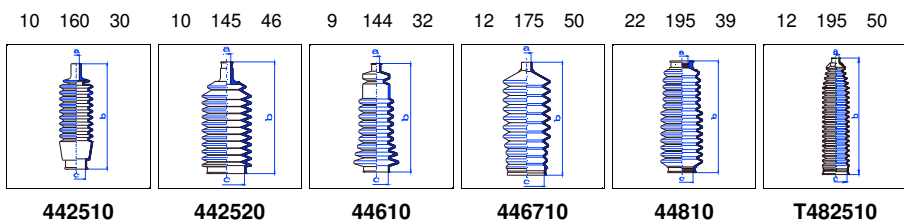

VAUXHALL

Viva

1.2	09/63-08/66	MS
1.3	09/63-08/66	MS

o.e. Ref.	Gomet code	Type
	88 6	Kit
322501	44610	1st C
322501	44610	2nd C
		3rd C

Viva

1.6	10/70-10/72	MS

o.e. Ref.	Gomet code	Type
	88 25	Kit
	442510	1st C
	442520	2nd C
		3rd C

Chevette

All models	03/75-12/85	MS

o.e. Ref.	Gomet code	Type
	88 8	Kit
322506	44810	1st C
322506	44810	2nd C
		3rd C

Combo Mk I/II

All models	07/94-On	PS

o.e. Ref.	Gomet code	Type
	T92 25	Kit
1609121	T482510	1st C
1609121	T482510	2nd C
		3rd C

Combo Mk I

All models	07/94-10/01	PSE

o.e. Ref.	Gomet code	Type
	88 67	Kit
902826	446710	1st C
902826	446710	2nd C
		3rd C