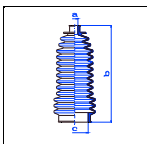

STEERING GAITER

ROVER

Cabriolet

All models 01/92-11/99 PS

---

o.e. Ref.	Gomet code	Type
	89 25	Kit
QEY000040	452510	1st C
QEY000040	452510	2nd C
		3rd C

---

11 150 44