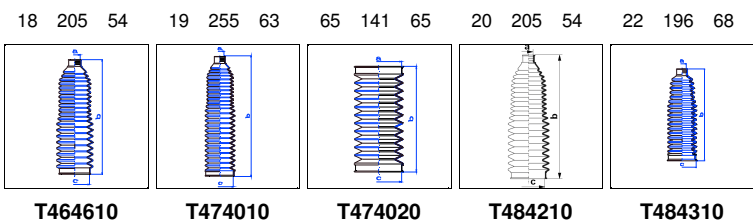

AUDI

A8 (06.1994->)(D2)

All models 06/94-09/98 PS

o.e. Ref.	Gomet code	Type
	T90 46	Kit
4D0419831D	T464610*	1st C
4D0419831D	T464610*	2nd C
		3rd C

S8 (08.1996->)(D2)

All models 08/96-09/98 PS

o.e. Ref.	Gomet code	Type
	T90 46	Kit
4D0419831D	T464610*	1st C
4D0419831D	T464610*	2nd C
		3rd C

A8 (10.1998->)(D2)

All models 10/98-09/02 PS

o.e. Ref.	Gomet code	Type
	T92 422*	Kit
4D0419831E	T484210	1st C
8D0419831K	T474010*	2nd C
4D0419831A	T474020*	3rd C

A8 (11.2002->)(4E)

All models 11/02-On PS

o.e. Ref.	Gomet code	Type
	T92 43	Kit
4E0419831	T484310	1st C
4E0419831	T484310	2nd C
		3rd C

S8 (05.1999->)(D2)

All models 05/99-09/02 PS

o.e. Ref.	Gomet code	Type
	T92 421*	Kit
4D0419831E	T484210	1st C
4D0419831E	T484210	2nd C
4D0419831A	T474020*	3rd C