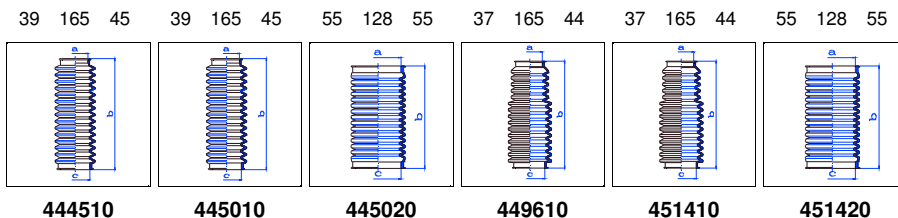

Serie 3 Berlina (E30)

All models _____ 09/82-09/90 MS

o.e. Ref.	Gomet code	Type
	89 14	Kit
32111127104	451410	1st C
321111117426	451420	2nd C
		3rd C

Serie 3 Berlina (E30)

All models _____ 09/82-07/87 PS

o.e. Ref.	Gomet code	Type
	88 96	Kit
32111127104	449610	1st C
32111127104	449610	2nd C
		3rd C