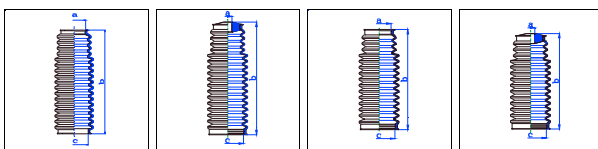

BMW

Serie 3 Cabrio (E36)

All models 05/93-01/99 PS

o.e. Ref.	Gomet code	Type
	90 582	Kit
32211139786	465820	1st C
32211139786	465820	2nd C
		3rd C

Serie 3 Berlina (E46)

316i	04/98-08/98	PS
318i	04/98-08/98	PS
320i	04/98-08/98	PS
323i	04/98-08/98	PS
328i	04/98-08/98	PS
320d	04/98-08/98	PS

o.e. Ref.	Gomet code	Type
	92 72	Kit
32131096465	487210	1st C
32131096465	487210	2nd C
		3rd C

Serie 3 Berlina (E46)

316i	09/98-11/04	PS
318i	09/98-11/04	PS
320i	09/98-11/04	PS
323i	09/98-11/04	PS
325i	09/00-11/04	PS
328i	09/98-11/04	PS
330i	06/00-11/04	PS
318d	09/01-11/04	PS
320d	09/98-11/04	PS
330d	09/99-11/04	PS

o.e. Ref.	Gomet code	Type
	91 95	Kit
32131096910	479510	1st C
32131096910	479510	2nd C
		3rd C

Serie 3 Berlina (E46)

325xi	09/00-11/04	PS
330xi	03/03-11/04	PS
330xd	09/00-11/04	PS

o.e. Ref.	Gomet code	Type
	92 29	Kit
32136752478	482910	1st C
32136752478	482910	2nd C
		3rd C

37 185 51 15 186 55 40 196 50 14 181 55

465820

479510

482910

487210