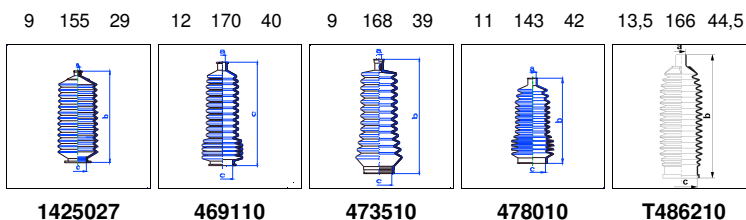

RENAULT

Clio II Phase I (B/CB0)

All models steering box TRW 07/98-01/01 PS

o.e. Ref.	Gomet code	Type
	91 803	Kit
7701471141	478010	1st C
7701469486	469110	2nd C
		3rd C

Clio II Phase II (B/CB0)

All models except Sport versions 07/01-09/05 PS

o.e. Ref.	Gomet code	Type
	28 25027-7	Kit
7701473652	1425027	1st C
7701473652	1425027	2nd C
		3rd C

Clio II Phase II (B/CB0)

Sport 07/01-09/05 PS

o.e. Ref.	Gomet code	Type
	91 35	Kit
7701469496	473510	1st C
7701469496	473510	2nd C
		3rd C

Clio III

All models 08/05-On PS

o.e. Ref.	Gomet code	Type
	T92 62	Kit
7701475840	T486210	1st C
7701475840	T486210	2nd C
		3rd C

Clio Sport Tour

All models 01/08-On PS

o.e. Ref.	Gomet code	Type
	T92 62	Kit
7701475840	T486210	1st C
7701475840	T486210	2nd C
		3rd C

1425027

469110

473510

478010

T486210