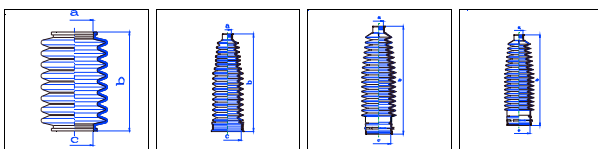

PEUGEOT

406 Coupe

2,0i 16V 03/97-04/99 PS

o.e. Ref.	Gomet code	Type
	88 571	Kit
406622	445710	1st C
406622	445710	2nd C
		3rd C

406 Coupe

2,0i 16V 04/99-On PS
2,2i 16V 05/98-06/04 PS
2,2 Hdi 05/98-06/04 PS

o.e. Ref.	Gomet code	Type
	T91 32	Kit
406655	T473210	1st C
406655	T473210	2nd C
		3rd C

406 Coupe

3,0i 24V 03/97-03/00 PS

o.e. Ref.	Gomet code	Type
	88 571	Kit
406622	445710	1st C
406622	445710	2nd C
		3rd C

406 Coupe

3,0i 24V 03/00-On PS

o.e. Ref.	Gomet code	Type
	T91 32	Kit
406655	T473210	1st C
406655	T473210	2nd C
		3rd C

407/407 SW

All models 05/04-On PS

o.e. Ref.	Gomet code	Type
	T93 31	Kit
406671	T493120	1st C
406672	T493110	2nd C
		3rd C

40 115 40 20,5 180 58 24 202 48 24 203 53

445710 T473210 T493110 T493120