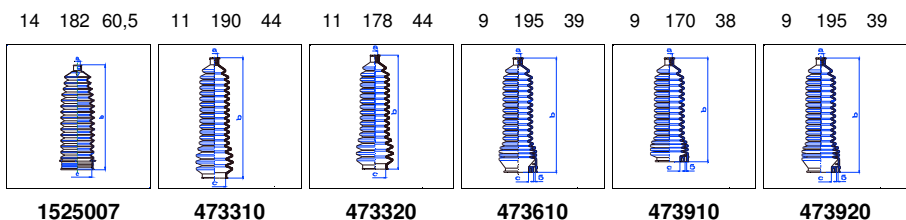

RENAULT

Laguna III Berlina/Grandtour

All models 09/07-On PS

o.e. Ref.	Gomet code	Type
	29 25007-7	Kit
482030001R	1525007	1st C
482030001R	1525007	2nd C
		3rd C

Safrane (B54)

All models 04/92-11/95 MS

o.e. Ref.	Gomet code	Type
	91 33	Kit
7701038840	473310	1st C
7701038839	473320	2nd C
		3rd C

Safrane (B54)

2,0	10/92-11/95	PS
2,2	10/92-11/95	PS
2,1 D	10/92-11/95	PS
2,5 D	10/92-11/95	PS

o.e. Ref.	Gomet code	Type
	91 39	Kit
7701470753	473910	1st C
7701469564	473920	2nd C
		3rd C

Safrane (B54)

3,0 V6	10/93-11/95	PS
3,0 V6 Biturbo	06/94-11/95	PS
2,5 dT	04/92-11/95	PS

o.e. Ref.	Gomet code	Type
	91 36	Kit
7701469564	473610	1st C
7701469564	473610	2nd C
		3rd C