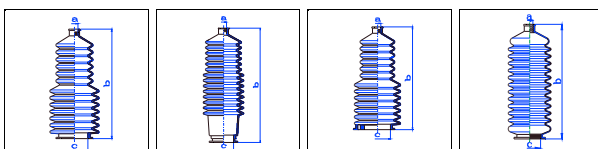

R25

All models 08/83-04/90 MS

o.e. Ref.	Gomet code	Type
	88 365	Kit
7700653459	443610	1st C
7700680852	443710	2nd C
		3rd C

10 155 40 10 200 33 10 150 40 10 155 27,5

443610

443710

452010

471110