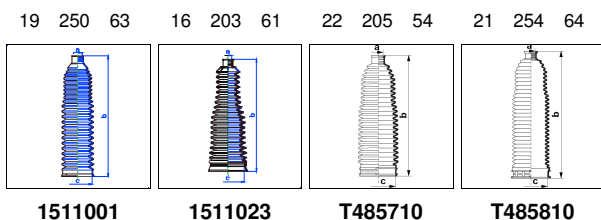

A4 Berlina (11.2007->)(8K2)

All models 11/07-On PS

o.e. Ref.	Gomet code	Type
	29 11023-3	Kit
8K0422831	1511023	1st C
8K0422831	1511023	2nd C
		3rd C

S4 Berlina (2009->) (8K2)

All models 03/09-On PS

o.e. Ref.	Gomet code	Type
	29 11023-3	Kit
8K0422831	1511023	1st C
8K0422831	1511023	2nd C
		3rd C