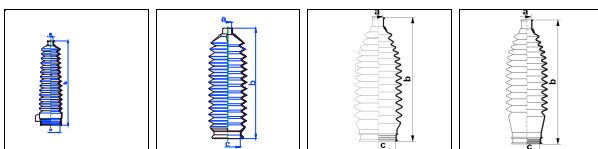

MAZDA

MPV I (LV)

All models 06/96-09/99 PS

o.e. Ref.	Gomet code	Type
	T91 83	Kit
LB823212X	T478310	1st C
LB823212X	T478310	2nd C
		3rd C

MPV II (LW)

All models 06/99-06/04 PS

o.e. Ref.	Gomet code	Type
	T92 951	Kit
LC6232125	T489510	1st C
LC7032125A	T489520	2nd C
		3rd C

Tribute (EP)

All models 10/00-03/04 PS

o.e. Ref.	Gomet code	Type
	29 32021-1	Kit
EC0132125	1532021	1st C
EC0132125	1532021	2nd C
		3rd C

17 210 55   14 184 44   14 187 47   14 199 48

1532021

T478310

T489510

T489520