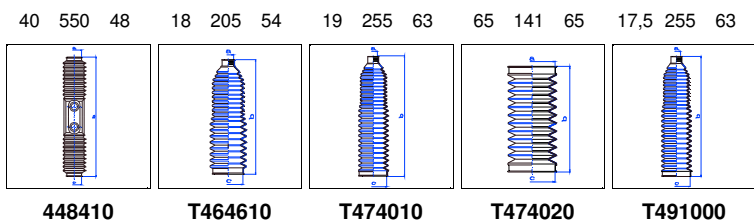

AUDI

100

All models 08/71-10/94 PS

o.e. Ref.	Gomet code	Type
	88 84	Kit
431419831	448410	1st C
		2nd C
		3rd C

200

All models 03/77-03/91 PS

o.e. Ref.	Gomet code	Type
	88 84	Kit
431419831	448410	1st C
		2nd C
		3rd C

A4 Berlina/Avant (11.1994->)(B5)

1,6	11/94-10/98	PS
1,8	11/94-10/98	PS
1,8 Quattro	11/94-10/98	PS
1,8 T	11/94-10/98	PS
1,8 T Quattro	11/94-10/98	PS

o.e. Ref.	Gomet code	Type
	T90 462*	Kit
4D0419831D	T464610*	1st C
8D0419831J	T491000	2nd C
4D0419831A	T474020*	3rd C

A4 Berlina/Avant (11.1994->)(B5)

2,8 Quattro 11/94-10/98 PS

o.e. Ref.	Gomet code	Type
	T91 40*	Kit
4D0419831D	T464610*	1st C
8D0419831K	T474010*	2nd C
4D0419831A	T474020*	3rd C