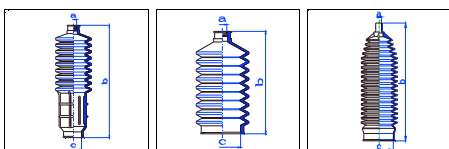

SKODA

105

All models 02/77-12/89 MS

o.e. Ref.	Gomet code	Type
	88 11	Kit
114509823	441110	1st C
114509822	441120	2nd C
		3rd C

120

All models 02/77-12/90 MS

o.e. Ref.	Gomet code	Type
	88 11	Kit
114509823	441110	1st C
114509822	441120	2nd C
		3rd C

130

All models 01/85-10/89 MS

o.e. Ref.	Gomet code	Type
	88 11	Kit
114509823	441110	1st C
114509822	441120	2nd C
		3rd C

136

All models 10/89-12/90 MS

o.e. Ref.	Gomet code	Type
	88 11	Kit
114509823	441110	1st C
114509822	441120	2nd C
		3rd C

Fabia (6Y2/6Y3)

All models 01/00-11/04 MS

o.e. Ref.	Gomet code	Type
	T91 74	Kit
6E0419831	T477410	1st C
6E0419831	T477410	2nd C
		3rd C

10 165 26   10 125 42   12 195 48

441110

441120

T477410