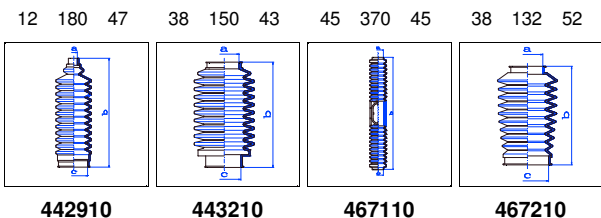

ALFA ROMEO

6

2.5i 02/79-09/86 PS

o.e. Ref.	Gomet code	Type
	88 29	Kit
60724154	442910	1st C
60724154	442910	2nd C
		3rd C

33

1.2 06/83-08/92 MS
1.3 06/83-08/92 MS
1.4i 12/91-04/95 MS
1.5i TI 06/83-04/95 MS
1.7i Quadrifoglio 10/86-04/95 MS
1.7i 16V 4x4 10/86-04/95 MS

o.e. Ref.	Gomet code	Type
	88 32	Kit
102962	443210	1st C
102962	443210	2nd C
		3rd C

33

1.4i 12/91-04/95 PS
1.5i 11/90-04/95 PS
1.7i 10/86-04/95 PS
1.7i Quadrifoglio 10/86-04/95 PS
1.7i 16V 4x4 10/86-04/95 PS

o.e. Ref.	Gomet code	Type
	90 71	Kit
60506725	467110	1st C
		2nd C
		3rd C

33

1.8 TD 10/86-04/92 MS

o.e. Ref.	Gomet code	Type
9944454	90 72	Kit
	467210	1st C
	467210	2nd C
		3rd C