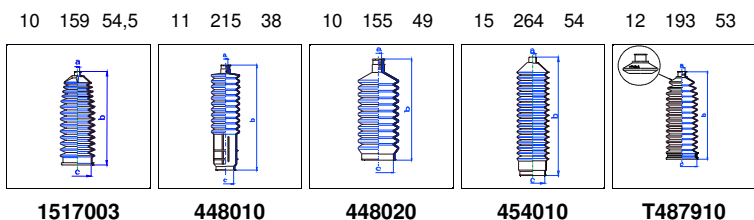

FIAT

Strada (178E)

1.2 73 Hp	06/99-On	PS
1.7 TD	06/99-On	PS

o.e. Ref.	Gomet code	Type
9945564	29 17003-3	Kit
	1517003	1st C
	1517003	2nd C
		3rd C

Strada (178E)

1.2 60 Hp	04/03-On	PS
1.9 D	12/00-On	PS
1.9 JTD	12/00-On	PS

o.e. Ref.	Gomet code	Type
7081850	T92 79	Kit
	T487910	1st C
	T487910	2nd C
		3rd C

Talento (290)

All models	03/89-03/94	MS

o.e. Ref.	Gomet code	Type
	88 80	Kit
406619	448010	1st C
406618	448020	2nd C
		3rd C

Talento (290)

All models	03/89-03/94	PS

o.e. Ref.	Gomet code	Type
	89 40	Kit
9941077	454010	1st C
9941077	454010	2nd C
		3rd C

Ducato I (280)

All models	01/82-08/90	MS

o.e. Ref.	Gomet code	Type
	88 80	Kit
406619	448010	1st C
406618	448020	2nd C
		3rd C