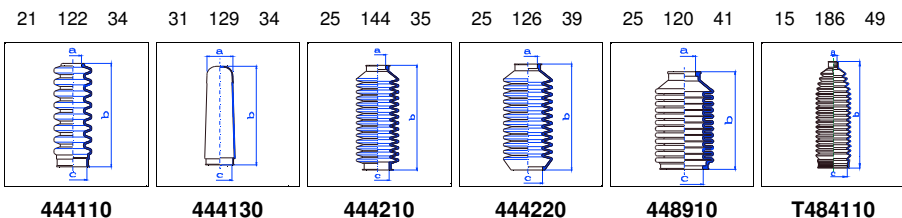

VOLKSWAGEN

Bora (1J2)

All models 09/98-06/05 PS

o.e. Ref.	Gomet code	Type
	T92 41	Kit
1J0422831B	T484110	1st C
1J0422831B	T484110	2nd C
		3rd C

Derby

All models 04/75-12/88 MS

o.e. Ref.	Gomet code	Type
	88 411	Kit
861419831A	444110	1st C
861419832	444130	2nd C
		3rd C

New Beetle (9C1/1C1)/New Beetle Cabrio (1Y7)

All models 06/99-On PS

o.e. Ref.	Gomet code	Type
	T92 41	Kit
1J0422831B	T484110	1st C
1J0422831B	T484110	2nd C
		3rd C

Golf I (155)

All models 02/74-08/93 MS

o.e. Ref.	Gomet code	Type
	88 42	Kit
171419831C	444220	1st C
171419832C	444210	2nd C
		3rd C

Golf II (191/193)

All models 08/83-11/90 MS

o.e. Ref.	Gomet code	Type
	88 89	Kit
191419831	448910	1st C
191419831	448910	2nd C
		3rd C