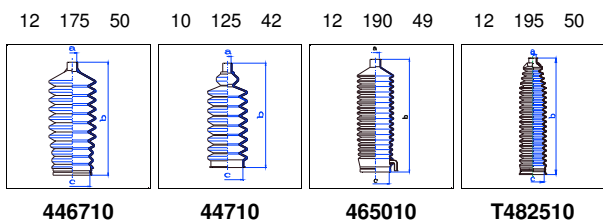

VAUXHALL

Corsa Mk I

All models 03/93-09/00 PSE

o.e. Ref.	Gomet code	Type
	88 67	Kit
902826	446710	1st C
902826	446710	2nd C
		3rd C

Corsa Mk I

All models 03/93-09/00 PSH

o.e. Ref.	Gomet code	Type
	90 50	Kit
1609087	465010	1st C
1609087	465010	2nd C
		3rd C

Corsa Mk II

All models 09/00-On PS

o.e. Ref.	Gomet code	Type
	T92 25	Kit
1609121	T482510	1st C
1609121	T482510	2nd C
		3rd C

Tigra

All models 07/94-On PSE

o.e. Ref.	Gomet code	Type
	88 67	Kit
902826	446710	1st C
902826	446710	2nd C
		3rd C

Firenza

All models Steering box Burman 01/71-12/76 MS

o.e. Ref.	Gomet code	Type
	88 7	Kit
	44710	1st C
	44710	2nd C
		3rd C