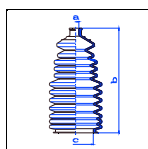

TALBOT

Simca 1000 I/II/III

All models 08/68-01/78 MS

o.e. Ref.	Gomet code	Type
	88 44	Kit
131331	444410	1st C
131331	444410	2nd C
		3rd C

Simca 1006

All models 07/76-07/78 MS

o.e. Ref.	Gomet code	Type
	88 44	Kit
131331	444410	1st C
131331	444410	2nd C
		3rd C

Simca 1100

All models 12/68-09/85 MS

o.e. Ref.	Gomet code	Type
	88 64	Kit
163203	446410	1st C
163203	446410	2nd C
		3rd C

Simca 1301

All models 10/74-07/76 MS

o.e. Ref.	Gomet code	Type
	88 14	Kit
138704	441410	1st C
138704	441410	2nd C
		3rd C

Simca 1307

All models 07/75-06/79 MS

o.e. Ref.	Gomet code	Type
	88 14	Kit
138704	441410	1st C
138704	441410	2nd C
		3rd C

10 150 53 36 90 50 10 150 53

446410