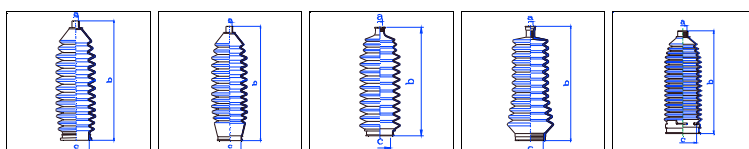

NISSAN

Kubistar (X76)

All models 07/03-On PS

o.e. Ref.	Gomet code	Type
	91 35	Kit
7701469496	473510	1st C
7701469496	473510	2nd C
		3rd C

Vanette Cargo (HC23)

All models 10/95-04/01 PS

o.e. Ref.	Gomet code	Type
	90 82	Kit
482030E025	468210	1st C
482030E025	468210	2nd C
		3rd C

Navara Pick-up (D40M)

All models 05/05-05/07 PS

o.e. Ref.	Gomet code	Type
	T93 76	Kit
48203EA025	T497610	1st C
48203EA025	T497610	2nd C
		3rd C

Crew

All models 01/94-On PS

o.e. Ref.	Gomet code	Type
	90 65	Kit
4820391P25	466510	1st C
4820491P25	466520	2nd C
		3rd C

14,5 180 48   14,5 198 48   11 180 46   9 168 39   16 188 53

466510

466520

468210

473510

T497610