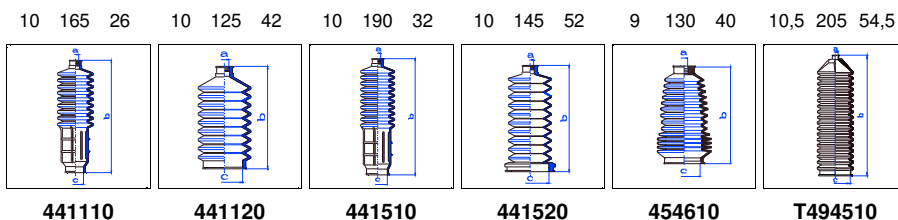

FIAT

131

2.0	02/81-06/85	PS
2.5 D	02/81-06/85	PS

o.e. Ref.	Gomet code	Type
	88 11	Kit
7583243	441110	1st C
7583242	441120	2nd C
		3rd C

132

1.6	08/72-08/81	MS
1.8	08/72-08/81	MS
2.0	08/72-08/81	MS
2.0i	08/72-08/81	MS
2.5 D	07/78-08/84	MS
2.0i	04/77-07/81	PS
2.5 D	07/88-07/84	PS

o.e. Ref.	Gomet code	Type
	88 15	Kit
4373922	441510	1st C
4373921	441520	2nd C
		3rd C

Cinquecento (170)

All models	02/93-11/97	MS/PS

o.e. Ref.	Gomet code	Type
7700064	89 46	Kit
	454610	1st C
	454610	2nd C
		3rd C

Nuova 500 (150)

All models	08/07-On	PS

o.e. Ref.	Gomet code	Type
77362509	T93 45	Kit
	T494510	1st C
	T494510	2nd C
		3rd C