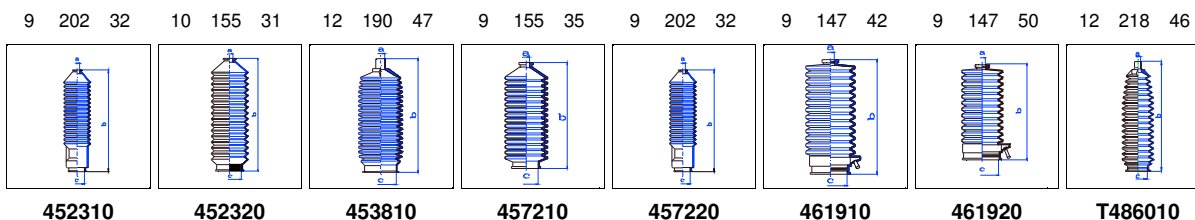

NISSAN

Primera Berlina/Wagon (P11/WP11E)

All models 05/96-12/00 PS

o.e. Ref.	Gomet code	Type
	89 38	Kit
48203Q9025	453810	1st C
48203Q9025	453810	2nd C
		3rd C

Primera Berlina/Wagon (P12)

All models 12/01-On PS

o.e. Ref.	Gomet code	Type
	T92 60	Kit
48203BM400	T486010	1st C
48203BM400	T486010	2nd C
		3rd C

Prairie (M10)

1.5 02/83-12/83 MS
1.8 09/83-04/85 MS

o.e. Ref.	Gomet code	Type
	89 72	Kit
4820304A00	457210	1st C
4820401F00	457220	2nd C
		3rd C

Prairie (M10)

1.8 04/85-03/89 MS

o.e. Ref.	Gomet code	Type
	89 23	Kit
4820401F00	452310	1st C
4020301F00	452320	2nd C
		3rd C

Prairie (M10)

1.8 09/83-04/5 PS

o.e. Ref.	Gomet code	Type
	90 19	Kit
4820303B00	461910	1st C
4820403B00	461920	2nd C
		3rd C