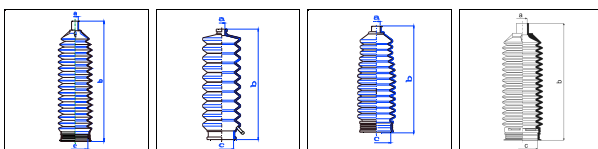

Coupe (RD)

All models 10/99-05/01 MS

o.e. Ref.	Gomet code	Type
	88 405	Kit
53534634000	444015	1st C
53534634000	444015	2nd C
		3rd C

14 230 51 9 147 39 14 158 48 16 186 48

1546011

444015

465310

T494310