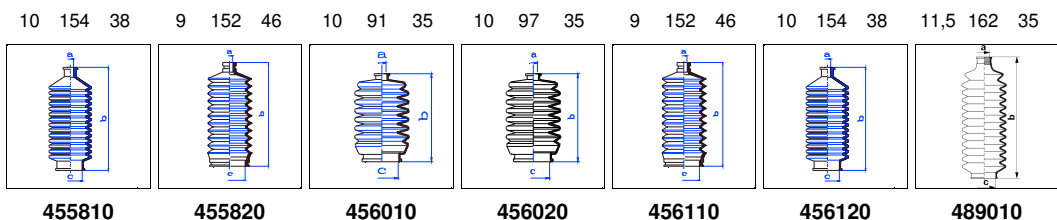

Duet

All models 01/83-On MS

o.e. Ref.	Gomet code	Type
	89 58	Kit
4553587701	455810	1st C
4553587702	455820	2nd C
		3rd C

Sirion (M1..)

CX 04/98-07/01 PS

o.e. Ref.	Gomet code	Type
	92 90	Kit
4553597201	489010	1st C
4553597201	489010	2nd C
		3rd C