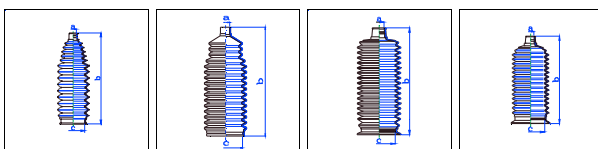

TOYOTA

Camry (V40)

All models 08/96-09/01 PS

o.e. Ref.	Gomet code	Type
	29 37003-3	Kit
4553533020	1537003	1st C
4553533020	1537003	2nd C
		3rd C

Picnic (XM10)

All models 05/96-05/01 PS

o.e. Ref.	Gomet code	Type
	T90 47	Kit
520738	T464710	1st C
520738	T464710	2nd C
		3rd C

Land Cruiser (J9)

All models 07/96-08/02 PS

o.e. Ref.	Gomet code	Type
	T91 75	Kit
4553560010	T477510	1st C
4553560010	T477510	2nd C
		3rd C

Land Cruiser (J10)

All models 01/98-07/04 PS

o.e. Ref.	Gomet code	Type
	T91 75	Kit
4553560010	T477510	1st C
4553560010	T477510	2nd C
		3rd C

Land Cruiser)(J12)

All models 01/03-On PS

o.e. Ref.	Gomet code	Type
	T93 40	Kit
4553528020	T494010	1st C
4553528020	T494010	2nd C
		3rd C

15 164 48 13 166 49 20 181 55 14 175 50

1537003

T464710

T477510

T494010