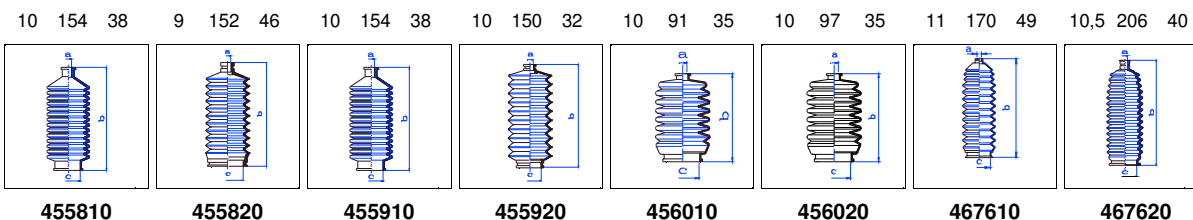

DAIHATSU

550

All models 06/81-11/83 MS

o.e. Ref.	Gomet code	Type
	89 60	Kit
4553587506	456010	1st C
4553587505	456020	2nd C
		3rd C

850

All models 10/83-05/86 MS

o.e. Ref.	Gomet code	Type
	89 60	Kit
4553587506	456010	1st C
4553587505	456020	2nd C
		3rd C

Charade I

All models 10/77-02/83 MS

o.e. Ref.	Gomet code	Type
	89 59	Kit
	455910	1st C
4553687701	455920	2nd C
		3rd C

Charade II

All models 10/83-03/87 MS

o.e. Ref.	Gomet code	Type
	89 58	Kit
4553587701	455810	1st C
4553587702	455820	2nd C
		3rd C

Charade III

All models 03/87-02/93 MS

o.e. Ref.	Gomet code	Type
	90 76	Kit
4553687704	467610	1st C
4553687706	467620	2nd C
		3rd C