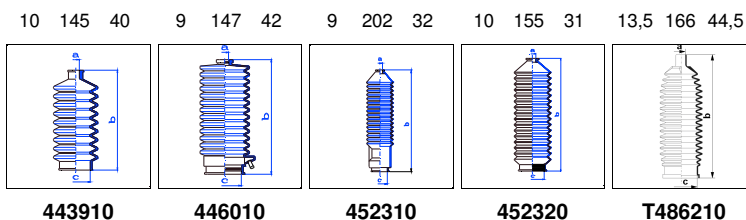

NISSAN

Micra (K12E)

All models 02/07-08/07 PS

o.e. Ref.	Gomet code	Type
	T92 62	Kit
48203AX600	T486210	1st C
48203AX600	T486210	2nd C
		3rd C

Micra C+C (CK12E)

All models 10/05-11/05 PS

o.e. Ref.	Gomet code	Type
	T92 62	Kit
48203AX600	T486210	1st C
48203AX600	T486210	2nd C
		3rd C

Cherry (E10)

All models 09/70-12/78 MS

o.e. Ref.	Gomet code	Type
	88 39	Kit
48203M0201	443910	1st C
48203M0201	443910	2nd C
		3rd C

Cherry (N10/VN10/N12)

All models 08/81-10/86 MS

o.e. Ref.	Gomet code	Type
	89 23	Kit
4820401F00	452310	1st C
4020301F00	452320	2nd C
		3rd C

Cherry (N12)

All models 05/82-10/86 PS

o.e. Ref.	Gomet code	Type
	88 60	Kit
48203D0301	446010	1st C
48203D0301	446010	2nd C
		3rd C