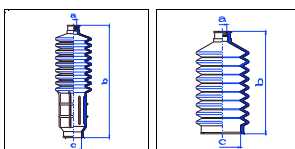

AUTOBIANCHI

A 112

All models 07/75-12/85 MS

o.e. Ref.	Gomet code	Type
	88 11	Kit
7583243	441110	1st C
7583242	441120	2nd C
		3rd C

Y 10

All models 03/85-12/95 MS

o.e. Ref.	Gomet code	Type
	88 11	Kit
7583243	441110	1st C
7583242	441120	2nd C
		3rd C

10 165 26   10 125 42

441110

441120