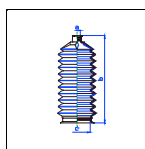

TOYOTA

Carina (T19)

Liftback 2,0 GTI 02/92-03/96 PS

o.e. Ref.	Gomet code	Type
	29 37041-1	Kit
4553520130	1537041	1st C
4553520130	1537041	2nd C
		3rd C

Carina (T19)

Berlina 1,6	02/92-03/96	PS
Berlina 2,0	02/92-03/96	PS
Berlina 2,0 Automatica	02/92-03/96	PS
Liftback 1,6	02/92-03/96	PS
Liftback 2,0	02/92-03/96	PS
Liftback 2,0 Automatica	02/92-03/96	PS
Liftback 2,0 T-Diesel	02/92-03/96	PS
Wagon 1,6	02/92-03/96	PS
Wagon 2,0	02/92-03/96	PS
Wagon 2,0 Automatica	02/92-03/96	PS
Wagon 2,0 T-Diesel	02/92-03/96	PS

o.e. Ref.	Gomet code	Type
	T91 97	Kit
4553520080	T479710	1st C
4553520080	T479710	2nd C
		3rd C

Carina (T19)

Berlina 1,6	01/96-03/96	PS
Berlina 2,0	01/96-03/96	PS
Berlina 2,0 Automatica	01/96-03/96	PS
Liftback 1,6	01/96-03/96	PS
Liftback 2,0	01/96-03/96	PS
Liftback 2,0 Automatica	01/96-03/96	PS
Liftback 2,0 T-Diesel	01/96-03/96	PS
Wagon 1,6	01/96-03/96	PS
Wagon 2,0	01/96-03/96	PS
Wagon 2,0 Automatica	01/96-03/96	PS
Wagon 2,0 T-Diesel	01/96-03/96	PS

o.e. Ref.	Gomet code	Type
	T90 51B	Kit
4553505010	T465110B	1st C
4553505010	T465110B	2nd C
		3rd C

14 154 44 13 210 55 14 210 44

1537041