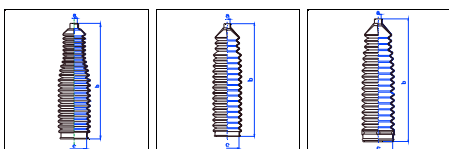

FIAT

Ducato III (230/230L)

2.5 D 14/18	04/94-04/98	PS
2.5 TD 18	03/94-04/02	PS
2.5 TDi 18	03/94-04/02	PS
2.8 D 14/18	03/94-04/02	PS
2.8 Tdi 14/18	03/94-04/02	PS

o.e. Ref.	Gomet code	Type
9945837	91 24	Kit
	472410	1st C
	472420	2nd C
		3rd C

Ducato IV (244,Z)

All models	04/02-08/06	PS

o.e. Ref.	Gomet code	Type
9945837	91 24	Kit
	472410	1st C
	472420	2nd C
		3rd C

Ducato V (250/251)

All models	09/06-On	PS

o.e. Ref.	Gomet code	Type
77364254	29 17001-1	Kit
	1517001	1st C
	1517001	2nd C
		3rd C

14 225 55   15 260 53   15 270 62

1517001

472410

472420