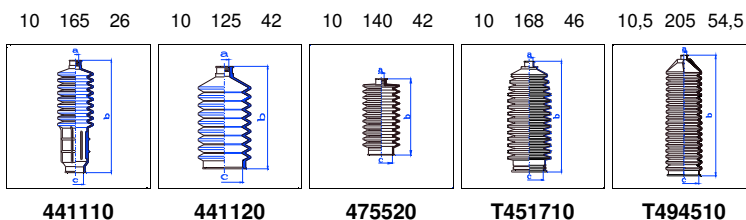

FIAT

Panda/ Panda Van (169/271)

All models 09/03-On PS

o.e. Ref.	Gomet code	Type
77362509	T93 45	Kit
	T494510	1st C
	T494510	2nd C
		3rd C

Uno (146)

All models 08/83-02/93 MS

o.e. Ref.	Gomet code	Type
	88 11	Kit
7583243	441110	1st C
7583242	441120	2nd C
		3rd C

Punto Berlina (176)

All models 09/93-03/97 MS

o.e. Ref.	Gomet code	Type
9948344	91 55	Kit
	475520	1st C
	475520	2nd C
		3rd C

Punto Berlina (176)

55 6 Speed 04/97-01/99 MS
55 04/97-01/99 MS
60 04/97-01/99 MS
60 Selecta 04/97-01/99 MS
TD 60 04/97-01/99 MS

o.e. Ref.	Gomet code	Type
9946947	T89 17*	Kit
	T451710*	1st C
	T451710*	2nd C
		3rd C