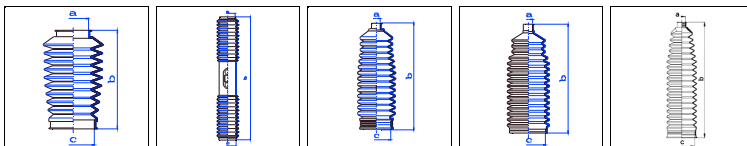

OPEL

Vectra A

All models Steering box Saginaw 10/88-08/94 PS

o.e. Ref.	Gomet code	Type
	90 42	Kit
1609068	464210	1st C
		2nd C
		3rd C

Vectra A

All models Steering box ZF 10/88-08/94 PS

o.e. Ref.	Gomet code	Type
	89 39	Kit
1609073	453910	1st C
1609073	453910	2nd C
		3rd C

Vectra B Berlina

All models Steering box Saginaw 08/95-05/01 PS

o.e. Ref.	Gomet code	Type
	90 53	Kit
1609095	465310	1st C
1609095	465310	2nd C
		3rd C

Vectra B Berlina

All models Steering box ZF 08/95-05/01 PS

o.e. Ref.	Gomet code	Type
	T90 47	Kit
520738	T464710	1st C
520738	T464710	2nd C
		3rd C

Signum

All models 03/03-On PS

o.e. Ref.	Gomet code	Type
	T93 30	Kit
1609132	T493010	1st C
1609132	T493010	2nd C
		3rd C

38 132 52 53 490 63 14 158 48 13 166 49 13,5 218 56

453910

464210

465310

T464710

T493010