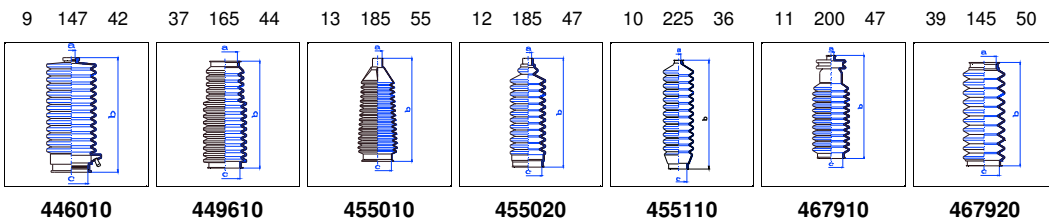

o.e. Ref.	Gomet code	Type
	88 96	Kit
32111127104	449610	1st C
32111127104	449610	2nd C
		3rd C

Commodore

All models MS

o.e. Ref.	Gomet code	Type
	89 50	Kit
	455010	1st C
	455020	2nd C
		3rd C

HOLDEN

Commodore