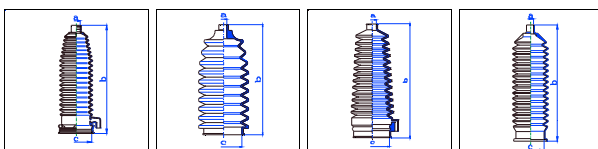

FORD

Cortina

All models 05/74-09/82 PS

o.e. Ref.	Gomet code	Type
	88 54	Kit
	445410	1st C
	445410	2nd C
		3rd C

Focus Berlina/Wagon (CAK)

All models except ST 170 08/98-08/05 PS

o.e. Ref.	Gomet code	Type
	T91 78	Kit
6182818	T477810	1st C
6182818	T477810	2nd C
		3rd C

Focus BerlinaWagon (CAK)

ST 170 01/02-08/05 PS

o.e. Ref.	Gomet code	Type
	91 43	Kit
1012814	474310	1st C
1012814	474310	2nd C
		3rd C

Focus Berlina/Wagon (CAP)

All models 08/04-12/07 PS

o.e. Ref.	Gomet code	Type
	29 18005-5	Kit
1377499	1518005	1st C
1377499	1518005	2nd C
		3rd C

Focus Berlina/Wagon (CB4)

All models 01/08-On PS

o.e. Ref.	Gomet code	Type
	29 18005-5	Kit
1377499	1518005	1st C
1377499	1518005	2nd C
		3rd C

15 193 53   10 145 56   14 185 56   13 200 47

1518005

445410

474310

T477810