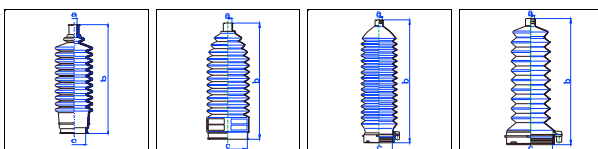

JAGUAR

E-Type

All models 04/61-04/75 MS

o.e. Ref.	Gomet code	Type
	88 69	Kit
	446910	1st C
	446910	2nd C
		3rd C

S-Type

3,0 V6 02/99-12/00 PS
3,0 V6 Executive 02/99-12/00 PS
3,0 V6 Sport 03/00-12/00 PS
4,0 V8 02/99-12/00 PS

o.e. Ref.	Gomet code	Type
	T92 32	Kit
XR87398	T483210	1st C
XR87398	T483210	2nd C
		3rd C

S-Type

3,0 V6 (->ch L86901) 01/01-02/02 PS
3,0 V6 Executive (->ch L86901) 01/01-02/02 PS
3,0 V6 Sport (->ch L86901) 01/01-02/02 PS
4,0 V8 (->ch L86901) 01/01-02/02 PS
4,0 V8 Sport (->ch L86901) 06/01-02/02 PS

o.e. Ref.	Gomet code	Type
	T92 31	Kit
XR814991	T483110	1st C
XR814991	T483110	2nd C
		3rd C

S-Type

3,0 V6 (ch L86902->) 01/01-02/02 PS
3,0 V6 Executive (ch L86902->) 01/01-02/02 PS
3,0 V6 Sport (ch L86902->) 01/01-02/02 PS
4,0 V8 (ch L86902->) 01/01-02/02 PS
4,0 V8 Sport (ch L86902->) 06/01-02/02 PS
All models 03/02-01/05 PS

o.e. Ref.	Gomet code	Type
	T92 30	Kit
XR830015	T483010	1st C
XR830015	T483010	2nd C
		3rd C

10 165 38 13 197 63 13 260 56 13 213 75

446910 T483010 T483110 T483210