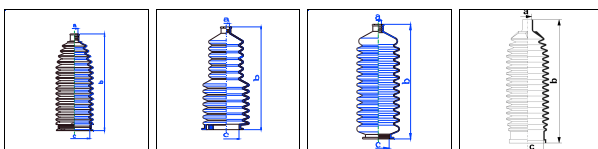

RENAULT

Twingo (CO6)

All models 05/93-09/05 MS

o.e. Ref.	Gomet code	Type
	91 11	Kit
7701469497	471110	1st C
7701469497	471110	2nd C
		3rd C

Twingo (CO6)

All models 05/93-09/05 PS

o.e. Ref.	Gomet code	Type
	89 20	Kit
7701469617	452010	1st C
7701469617	452010	2nd C
		3rd C

Twingo

All models 07/07-On PS

o.e. Ref.	Gomet code	Type
	29 25003-3	Kit
7701477822	1525003	1st C
7701477822	1525003	2nd C
		3rd C

Modus

All models 01/05-On PS

o.e. Ref.	Gomet code	Type
	T92 62	Kit
7701475840	T486210	1st C
7701475840	T486210	2nd C
		3rd C

Clio I Phase I+II (B/C57)

All models 01/91-01/94 MS

o.e. Ref.	Gomet code	Type
	91 11	Kit
7701469497	471110	1st C
7701469497	471110	2nd C
		3rd C

14 165 53,5 10 150 40 10 155 27,5 13,5 166 44,5

1525003

452010

471110

T486210