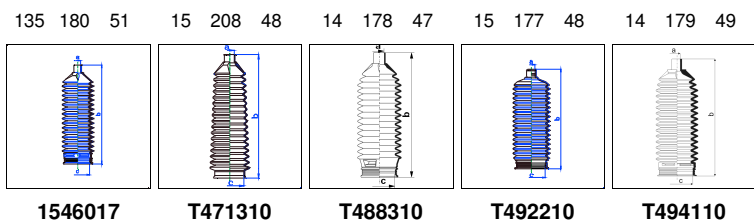

HYUNDAI

Coupe (RD)

All models 10/99-05/01 PS

o.e. Ref.	Gomet code	Type
	T91 13	Kit
5652824000	T471310	1st C
5652824000	T471310	2nd C
		3rd C

Coupe (GK)

All models 02/02-04/07 PS

o.e. Ref.	Gomet code	Type
	T93 22	Kit
577402D000	T492210	1st C
577402D000	T492210	2nd C
		3rd C

Matrix (FC)

All models except 1.8 GLS Premium 01/07-05/07 PS

o.e. Ref.	Gomet code	Type
	T92 83	Kit
5772817000	T488310	1st C
5772817000	T488310	2nd C
		3rd C

Matrix (FC)

1.8 GLS Premium 08/01-05/07 PS

o.e. Ref.	Gomet code	Type
	T93 41	Kit
5772817100	T494110	1st C
5772817100	T494110	2nd C
		3rd C

Trajet (FO)

All models 04/00-06/07 PS

o.e. Ref.	Gomet code	Type
	29 46017-7	Kit
5774026000	1546017	1st C
5774026000	1546017	2nd C
		3rd C