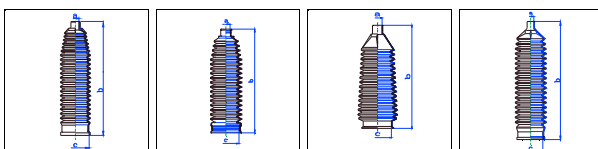

FORD

Galaxy (CA1)

All models 03/06-On PS

o.e. Ref.	Gomet code	Type
	29 18015-5	Kit
1433372	1518015	1st C
1433372	1518015	2nd C
		3rd C

Transit Connect (TC7)

All models 09/02-On PS

o.e. Ref.	Gomet code	Type
	T92 85	Kit
4381841	T488510	1st C
4381841	T488510	2nd C
		3rd C

Tourneo Connect (TC7)

All models 09/02-On PS

o.e. Ref.	Gomet code	Type
	T92 85	Kit
4381841	T488510	1st C
4381841	T488510	2nd C
		3rd C

Kuga (CBV)

All models 02/08-On PS

o.e. Ref.	Gomet code	Type
	29 18003-3	Kit
1334215	1518003	1st C
1334215	1518003	2nd C
		3rd C

Transit

All models 11/65-09/94 PS

o.e. Ref.	Gomet code	Type
	89 24	Kit
6160070	452410	1st C
6160070	452410	2nd C
		3rd C

15 206 54   15,5 195 52   15 185 49   14 187 47

1518003

1518015

452410

T488510