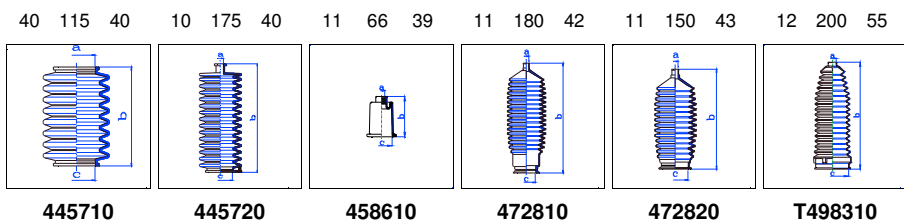

PEUGEOT

Partner (5)

Electrique	01/99-On	PS
1,1i	06/96-On	PS
1,4i	06/96-On	PS
1,6 HdI	10/04-02/06	PS
1,8 D	06/96-On	PS

o.e. Ref.	Gomet code	Type
	88 57	Kit
406620	445720	1st C
406622	445710	2nd C
406616	458610	3rd C

Bipper

All models	03/08-On	PS

o.e. Ref.	Gomet code	Type
	T93 83	Kit
406695	T498310	1st C
406695	T498310	2nd C
		3rd C

Partner (5)

2,0 HDi	04/00-On	PS

o.e. Ref.	Gomet code	Type
	88 57	Kit
406620	445720	1st C
406622	445710	2nd C
406616	458610	3rd C

Partner (5)

1,1i	06/96-On	MS
1,4i	06/96-On	MS
1,4i Bi-Fuel	04/03-On	MS
1,8 D	06/96-On	MS

o.e. Ref.	Gomet code	Type
	91 28	Kit
406643	472820	1st C
406644	472810	2nd C
		3rd C