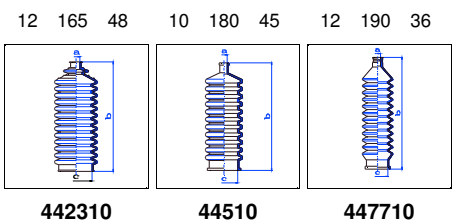

AUSTIN

1000-Series Mk II

All models 10/68-12/74 MS

o.e. Ref.	Gomet code	Type
	88 5	Kit
13H3101	44510	1st C
13H3101	44510	2nd C
		3rd C

Allegro

All models 05/73-03/82 MS

o.e. Ref.	Gomet code	Type
	88 5	Kit
13H3101	44510	1st C
13H3101	44510	2nd C
		3rd C

Ambassador

All models 03/82-On MS

o.e. Ref.	Gomet code	Type
	88 23	Kit
AAU3355	442310	1st C
AAU3355	442310	2nd C
		3rd C

Ital

All models 07/80-03/83 MS

o.e. Ref.	Gomet code	Type
	88 5	Kit
13H3101	44510	1st C
13H3101	44510	2nd C
		3rd C

Maestro

All models 03/83-01/91 MS

o.e. Ref.	Gomet code	Type
	88 77	Kit
BAU4889	447710	1st C
BAU4889	447710	2nd C
		3rd C