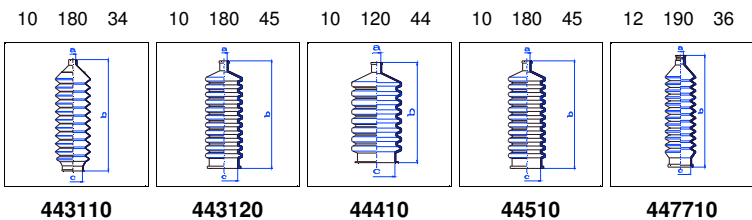

AUSTIN

Marina

All models 08/72-12/80 MS

o.e. Ref.	Gomet code	Type
	88 5	Kit
13H3101	44510	1st C
13H3101	44510	2nd C
		3rd C

Maxi I

All models 04/69/10/80 MS

o.e. Ref.	Gomet code	Type
	88 5	Kit
13H3101	44510	1st C
13H3101	44510	2nd C
		3rd C

Metro

All models 10/80-10/82 MS

o.e. Ref.	Gomet code	Type
	88 31	Kit
34001732	443110	1st C
34782322	443120	2nd C
		3rd C

Metro

All models 11/82-04/90 MS

o.e. Ref.	Gomet code	Type
	88 77	Kit
BAU4889	447710	1st C
BAU4889	447710	2nd C
		3rd C

Mini Mk I/II

All models 01/65-05/92 MS

o.e. Ref.	Gomet code	Type
	88 4	Kit
GSV1153	44410	1st C
GSV1153	44410	2nd C
		3rd C