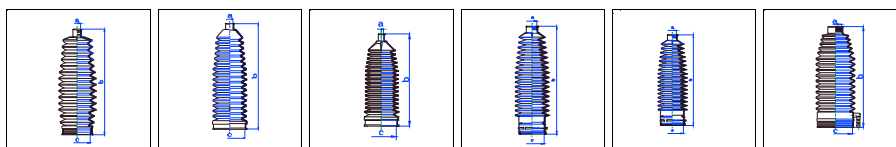

CITROEN

C5 Berlina/Break

All models 10/04-02/08 PS

o.e. Ref.	Gomet code	Type
	T93 79	Kit
406674	T497910	1st C
406674	T497910	2nd C
		3rd C

C5 Berlina/Break

All models 03/08-On PS

o.e. Ref.	Gomet code	Type
	29 14001-1	Kit
406688	1514001	1st C
406688	1514001	2nd C
		3rd C

C6

All models 01/06-On PS

o.e. Ref.	Gomet code	Type
	T93 31	Kit
406671	T493120	1st C
406672	T493110	2nd C
		3rd C

Evasion

All models 06/94-07/02 PS

o.e. Ref.	Gomet code	Type
	90 54	Kit
406641	465410	1st C
406641	465410	2nd C
		3rd C

C8

All models 08/02-On PS

o.e. Ref.	Gomet code	Type
	T92 37	Kit
406670	T483710	1st C
406670	T483710	2nd C
		3rd C

13,5 177 50 13 210 62 14,5 175 64 24 202 48 24 203 53 21 170 58

1514001

465410

T483710

T493110

T493120

T497910