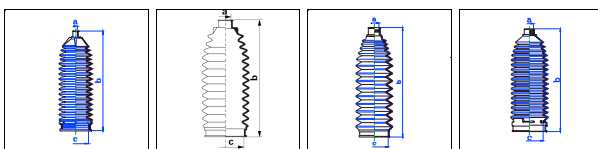

NISSAN

350 Z (Z33)

All models 07/03-06/04 PS

o.e. Ref.	Gomet code	Type
	T92 59	Kit
48203AL525	T485910	1st C
48203AL525	T485910	2nd C
		3rd C

Qashqai+2 (JJ10)

All models 02/08-On PS

o.e. Ref.	Gomet code	Type
	29 16009-9	Kit
48203JD01A	1516009	1st C
48203JD01A	1516009	2nd C
		3rd C

Qashqai (J10)

All models 01/07-On PS

o.e. Ref.	Gomet code	Type
	29 16009-9	Kit
48203JD01A	1516009	1st C
48203JD01A	1516009	2nd C
		3rd C

Pathfinder (R51)

All models 01/05-On PS

o.e. Ref.	Gomet code	Type
	T93 76	Kit
48203EA025	T497610	1st C
48203EA025	T497610	2nd C
		3rd C

X-Trail (T30)

All models 01/03-06/08 PS

o.e. Ref.	Gomet code	Type
	T93 75	Kit
482038H325	T497510	1st C
482038H325	T497510	2nd C
		3rd C

14 168 50   14 153 48   15 188 47   16 188 53

1516009

T485910

T497510

T497610