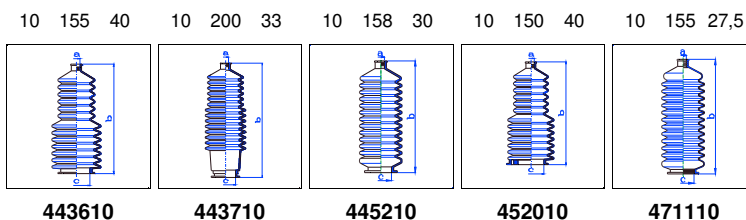

RENAULT

Super 5 (B/C40)

All models 01/85-12/93 PS

o.e. Ref.	Gomet code	Type
	89 20	Kit
7701469617	452010	1st C
7701469617	452010	2nd C
		3rd C

Express (F40)

All models 08/85-08/91 MS

o.e. Ref.	Gomet code	Type
	91 11	Kit
7701469497	471110	1st C
7701469497	471110	2nd C
		3rd C

Fuego

All models 07/80-08/85 MS

o.e. Ref.	Gomet code	Type
	88 365	Kit
7700653459	443610	1st C
7700680852	443710	2nd C
		3rd C

R9

All models 09/81-12/89 MS

o.e. Ref.	Gomet code	Type
	88 52	Kit
7700678649	445210	1st C
7700678649	445210	2nd C
		3rd C

R9

All models 09/81-12/89 PS

o.e. Ref.	Gomet code	Type
	89 20	Kit
7701469617	452010	1st C
7701469617	452010	2nd C
		3rd C