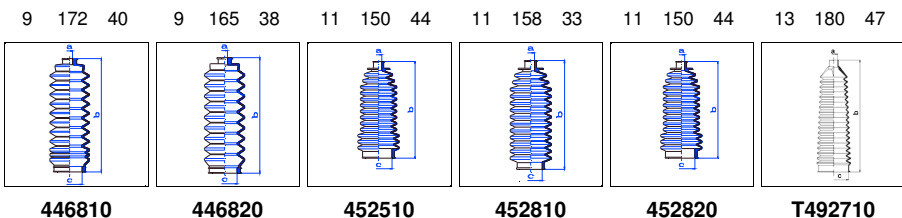

ROVER

Serie 200 (05.1996->)(RF)

All models 05/96-01/99 PS

o.e. Ref.	Gomet code	Type
	89 25	Kit
QEY000040	452510	1st C
QEY000040	452510	2nd C
		3rd C

Serie 25 (RF)

All models 01/00-On PS

o.e. Ref.	Gomet code	Type
	T93 27	Kit
QEY000050	T492710	1st C
QEY000050	T492710	2nd C
		3rd C

211/213/214

All models 03/90-12/99 MS

o.e. Ref.	Gomet code	Type
	89 28	Kit
GSV1140	452810	1st C
GSV1141	452820	2nd C
		3rd C

214

All models 03/90-12/99 PS

o.e. Ref.	Gomet code	Type
	89 25	Kit
QEY000040	452510	1st C
QEY000040	452510	2nd C
		3rd C

216

1.6 08/84-06/90 MS

o.e. Ref.	Gomet code	Type
	88 68	Kit
53537SH3000	446810	1st C
LHM3003	446820	2nd C
		3rd C