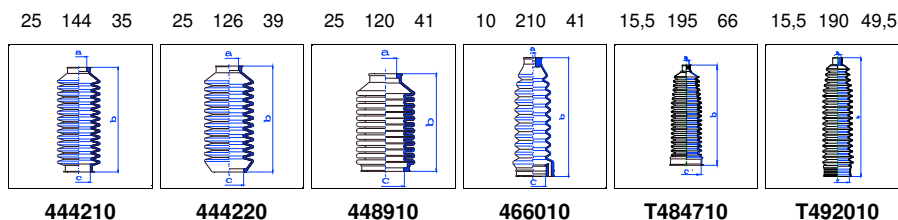

VOLKSWAGEN

Touareg

All models 03/10/-On PS

o.e. Ref.	Gomet code	Type
	T92 47	Kit
7L0422831A	T484710	1st C
7L0422831A	T484710	2nd C
		3rd C

Caddy (14D)

All models 10/82-08/89 MS

o.e. Ref.	Gomet code	Type
	88 89	Kit
191419831	448910	1st C
191419831	448910	2nd C
		3rd C

Caddy Furgone/Combi (9K9)

All models 08/95-06/03 PS

o.e. Ref.	Gomet code	Type
	90 60	Kit
1H0422831B	466010	1st C
1H0422831B	466010	2nd C
		3rd C

Caddy Furgone/Combi (2K)

All models 02/04-On PS

o.e. Ref.	Gomet code	Type
	T93 20	Kit
1K0423831A	T492010	1st C
1K0423831A	T492010	2nd C
		3rd C

Transporter I/II

All models 01/50-07/79 MS

o.e. Ref.	Gomet code	Type
	88 42	Kit
171419831C	444220	1st C
171419832C	444210	2nd C
		3rd C