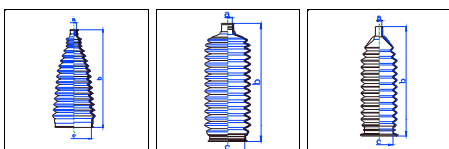

DAIHATSU

Sirion (M1..)

CX / Sport 1,3	10/02-07/01	PS
CX / Sport 1,3 4WD	04/02-01/05	PS
CXL	04/98-07/01	PS
CXL 4WD	04/98-07/01	PS
CXS	04/98-07/01	PS
CXS 4WD	04/98-07/01	PS
CX 1,3 2WD	04/02-01/05	PS

o.e. Ref.	Gomet code	Type
	T91 76	Kit
4553526020	T477610	1st C
4553526020	T477610	2nd C
		3rd C

Sirion (M3..)

1.0	12/04-07/08	PS
1.3 2WD	12/04-07/08	PS
1.3 4WD		PS
1.5	11/07-07/08	PS

o.e. Ref.	Gomet code	Type
	28 15003-3	Kit
45535B2010	1415003	1st C
45535B2010	1415003	2nd C
		3rd C

Applause I

All models	06/89-07/97	PS

o.e. Ref.	Gomet code	Type
	T91 94	Kit
4553587705	T479410	1st C
4553587705	T479410	2nd C
		3rd C

Applause II

All models	07/97-On	PS

o.e. Ref.	Gomet code	Type
	T91 94	Kit
4553587705	T479410	1st C
4553587705	T479410	2nd C
		3rd C

11 182 58   15 175 50   12 185 45

1415003

T477610

T479410