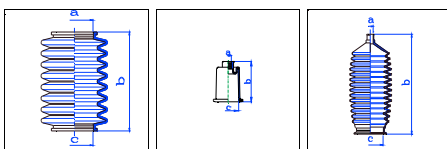

CITROEN

Berlingo (10.2002->)

Multispace Plus HDi 90	07/04-04/06	PS
Furgone 600 HDi 90 Liv.B	07/05-04/06	PS
Furgone 800 HDi 90 Liv.B	07/05-04/06	PS
Combi 1,6/2,0 HDi 75	09/05-04/06	PS
Multispace 2,0 HDi	12/02-06/05	PS

o.e. Ref.	Gomet code	Type
	91 284	Kit
406643	472820	1st C
406622	445710	2nd C
406616	458610	3rd C

40 115 40   11 66 39   11 150 43

445710

458610

472820