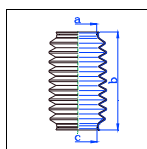

STEERING GAITER

SMART

Coupè/Cabrio

All models 07/98-On PS

o.e. Ref.	Gomet code	Type
	T92 15	Kit
4514600096	T481510	1st C
4914V002	T481520	2nd C
	T481530	3rd C

13 215 49 49 136 49 13 75 49

T481520