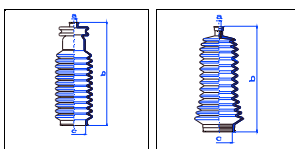

11 200 47 9,5 165 42

447810

473410

DACIA

Logan MCV

All models 12/06-On MS/PS

o.e. Ref.	Gomet code	Type
	91 34	Kit
6001547607	473410	1st C
6001547607	473410	2nd C
		3rd C

Sandero (2008->)