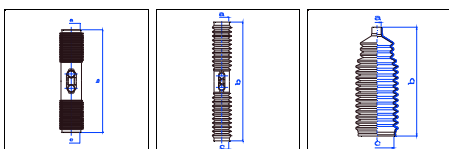

DAEWOO

Lanos

All models 01/97-08/02 MS

o.e. Ref.	Gomet code	Type
	89 95	Kit
26021070	459510	1st C
		2nd C
		3rd C

Lanos

All models 01/97-08/02 PS

o.e. Ref.	Gomet code	Type
	89 74	Kit
26024585	457410	1st C
		2nd C
		3rd C

Espero

All models 01/95-01/98 MS

o.e. Ref.	Gomet code	Type
	89 95	Kit
26021070	459510	1st C
		2nd C
		3rd C

Espero

All models 01/95-01/98 PS

o.e. Ref.	Gomet code	Type
	89 74	Kit
26024585	457410	1st C
		2nd C
		3rd C

Nubira Berllina

All models 06/97-On PS

o.e. Ref.	Gomet code	Type
	T90 47	Kit
520738	T464710	1st C
520738	T464710	2nd C
		3rd C

54 422 54 66 509 66 13 166 49

457410

459510

T464710