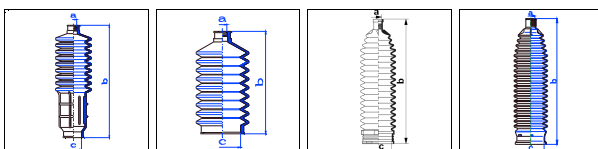

SKODA

Fabia (6Y2/6Y3/6Y5)

All models 09/03/11/04 PS

o.e. Ref.	Gomet code	Type
	T92 44	Kit
6Q0423831A	T484410	1st C
6Q0423831A	T484410	2nd C
		3rd C

Fabia (5J2/5J5)

All models 10/07-On PS

o.e. Ref.	Gomet code	Type
	T92 45	Kit
6Q0423831D	T484510	1st C
6Q0423831D	T484510	2nd C
		3rd C

Favorit (781)

All models 08/88-01/93 MS

o.e. Ref.	Gomet code	Type
	88 11	Kit
114509823	441110	1st C
114509822	441120	2nd C
		3rd C

Forman (785)

All models 09/91-01/93 MS

o.e. Ref.	Gomet code	Type
	88 11	Kit
114509823	441110	1st C
114509822	441120	2nd C
		3rd C

Felicia (791/795)

All models 01/95-12/99 MS

o.e. Ref.	Gomet code	Type
	88 11	Kit
114509823	441110	1st C
114509822	441120	2nd C
		3rd C

10 165 26 10 125 42 13 210 45,5 14,5 205 47,5

441110

441120

T484410

T484510