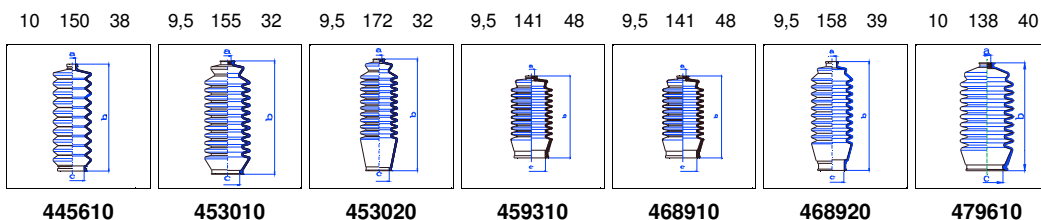

TOYOTA

Starlet (EP91)

1.3i 16V	03/96-12/99	PS
All models	04/96-03/99	PS

o.e. Ref.	Gomet code	Type
	91 96	Kit
4553516010	479610	1st C
4553516010	479610	2nd C
		3rd C

Starlet (NP80)

1.5 D	04/87-02/96	MS

o.e. Ref.	Gomet code	Type
	90 89	Kit
4553516020	468910	1st C
4553610070	468920	2nd C
		3rd C

Starlet (AL11)

1.3	06/79-08/82	MS

o.e. Ref.	Gomet code	Type
	88 56	Kit
	445610	1st C
	445610	2nd C
		3rd C

Starlet (AL20)

1.3	08/82-04/85	MS

o.e. Ref.	Gomet code	Type
	89 30	Kit
4553512011	453010	1st C
4553612011	453020	2nd C
		3rd C

Starlet (AL20)

1.3	08/82-04/85	PS

o.e. Ref.	Gomet code	Type
	89 93	Kit
4553512070	459310	1st C
4553512070	459310	2nd C
		3rd C