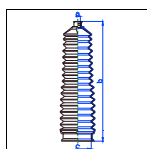

KIA

Magentis

All models 09/03-05/04 PS

o.e. Ref.	Gomet code	Type
	90 53	Kit
5774038000	465310	1st C
5774038000	465310	2nd C
		3rd C

Carnival I/II

All models 04/99-On PS

o.e. Ref.	Gomet code	Type
	T91 90	Kit
0K55232125	T479010	1st C
0K55232125	T479010	2nd C
		3rd C

Sorento

All models 11/02-On PS

o.e. Ref.	Gomet code	Type
	T91 90	Kit
0K55232125	T479010	1st C
0K55232125	T479010	2nd C
		3rd C

Sportage

All models 09/04-On PS

o.e. Ref.	Gomet code	Type
	T93 42	Kit
577402E000	T494210	1st C
577402E000	T494210	2nd C
		3rd C

14 158 48   15 237 54   16 186 51

T479010