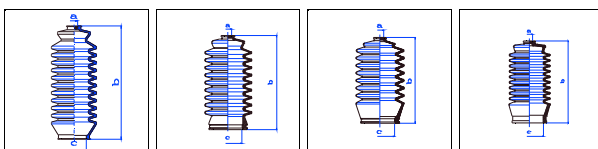

TOYOTA

Corolla (E7)

All models 09/79-08/87 MS

o.e. Ref.	Gomet code	Type
	89 91	Kit
4553512011	459110	1st C
4553612030	459120	2nd C
		3rd C

Corolla (E7)

All models 09/79-08/87 PS

o.e. Ref.	Gomet code	Type
	89 92	Kit
4553512040	459210	1st C
4553512040	459210	2nd C
		3rd C

Corolla (AE86/E8/E8B))

1.3 06/83-05/88 MS

o.e. Ref.	Gomet code	Type
	89 91	Kit
4553512011	459110	1st C
4553612030	459120	2nd C
		3rd C

Corolla (AE86/E8/E8B))

1.3 06/83-05/88 PS

o.e. Ref.	Gomet code	Type
	89 92	Kit
4553512040	459210	1st C
4553512040	459210	2nd C
		3rd C

Corolla (AE86/E8/E8B))

1.6 06/83-05/88 PS

o.e. Ref.	Gomet code	Type
	89 93	Kit
4553512070	459310	1st C
4553512070	459310	2nd C
		3rd C

9,5 155 32   9,5 138 44   9,5 135 47   9,5 141 48

459110

459120

459210

459310