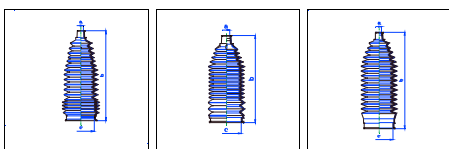

LEXUS

Lexus IS200 (GXE10)

All models 01/99-01/04 PS

o.e. Ref.	Gomet code	Type
	T93 85	Kit
4553530010	T498510	1st C
4553530010	T498510	2nd C
		3rd C

Lexus RX (MH3/GU3)

3.0i 300 4WD 09/04-On PS

o.e. Ref.	Gomet code	Type
	T93 86	Kit
4553548020	T498610	1st C
4553548020	T498610	2nd C
		3rd C

Lexus RX (MH3/GU3)

3.0i 400h FWD 04/05-12/06 PS

o.e. Ref.	Gomet code	Type
	T93 84	Kit
4553530030	T498410	1st C
4553530030	T498410	2nd C
		3rd C

Lexus IS (DS2/IS2)

All models 11/05-On PS

o.e. Ref.	Gomet code	Type
	T93 84	Kit
4553530030	T498410	1st C
4553530030	T498410	2nd C
		3rd C

Lexus GS300 (JZS147)

All models 03/93-07/97 PS

o.e. Ref.	Gomet code	Type
	T93 85	Kit
4553530010	T498510	1st C
4553530010	T498510	2nd C
		3rd C

14 156 50   14 153 54   14 172 52

T498410

T498510

T498610