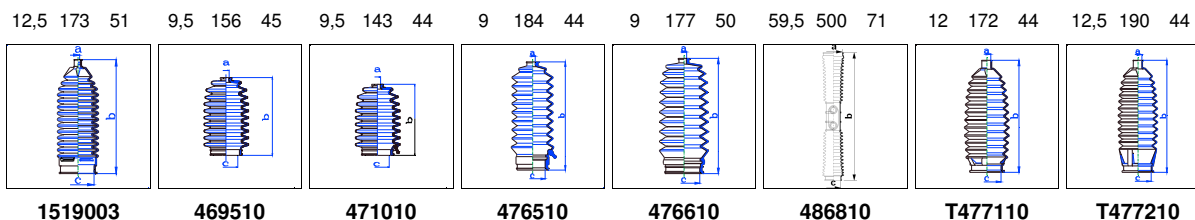

HONDA

Legend III

All models 02/96-On PS

o.e. Ref.	Gomet code	Type
	91 661	Kit
53537SP0003	469510	1st C
53534S30003	476610	2nd C
		3rd C

HR-V (GH)

All models 01/99-01/05 PS

o.e. Ref.	Gomet code	Type
	T91 721	Kit
53535S2HJ01	T477210	1st C
53534S2HJ01	T477110	2nd C
		3rd C

CR-V (RD1/3)

All models 01/97-01/00 PS

o.e. Ref.	Gomet code	Type
	91 651	Kit
53534SV4003	476510	1st C
53534SL4J01	471010	2nd C
		3rd C

CR-V (RD8)

All models 01/02-01/06 PS

o.e. Ref.	Gomet code	Type
	92 68	Kit
53534S9A003	486810	1st C
		2nd C
		3rd C

CR-V (RE)

All models Diesel powered 01/07-On PS

o.e. Ref.	Gomet code	Type
	29 19003-3	Kit
53534STKA01	1519003	1st C
53534STKA01	1519003	2nd C
		3rd C