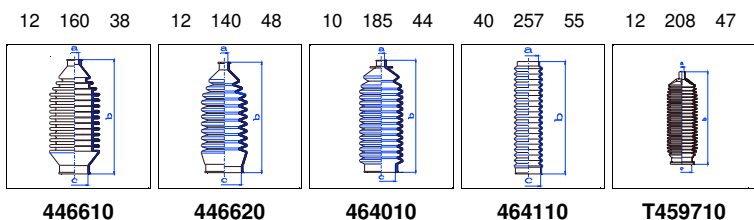

VOLVO

440

All models Steering box CAM 07/88-07/94 MS

o.e. Ref.	Gomet code	Type
	90 40	Kit
271469	464010	1st C
271469	464010	2nd C
		3rd C

440

All models Steering box ZF 07/88-07/94 MS

o.e. Ref.	Gomet code	Type
	90 41	Kit
270475	464110	1st C
270475	464110	2nd C
		3rd C

440

All models 02/90-01/96 PS

o.e. Ref.	Gomet code	Type
	T89 97	Kit
3342893	T459710	1st C
3342893	T459710	2nd C
		3rd C

460

All models 09/91-01/96 MS

o.e. Ref.	Gomet code	Type
	88 66	Kit
3343641	446620	1st C
3343642	446610	2nd C
		3rd C