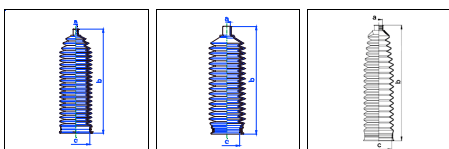

SAAB

9-3 Berlina

1,8 i	07/03-07/07	PS
1,8 t	06/02-05/05	PS
1,9 TiD	05/04-07/07	PS
2,8 T	05/05-07/07	PS
2,2 TiD	06/02-07/07	PS

o.e. Ref.	Gomet code	Type
	T93 30	Kit
93191675	T493010	1st C
93191675	T493010	2nd C
		3rd C

9-3 Berlina

1,8 t	06/02-05/05	PS
2,0 t	06/02-05/05	PS

o.e. Ref.	Gomet code	Type
	29 26003-3	Kit
12802043	1526003	1st C
	1526003	2nd C
		3rd C

9-3 Berlina

1,8 t	06/06-07/07	PS
2,0 t	06/06-07/07	PS

o.e. Ref.	Gomet code	Type
	29 26005-5	Kit
93194528	1526005	1st C
	1526005	2nd C
		3rd C

9-3 Cabrio

1,8 t	08/03-05/05	PS
2,0 t	08/03-05/05	PS

o.e. Ref.	Gomet code	Type
	29 26003-3	Kit
12802043	1526003	1st C
	1526003	2nd C
		3rd C

14 190 54   13,5 185 52   13,5 218 56

1526003

1526005

T493010