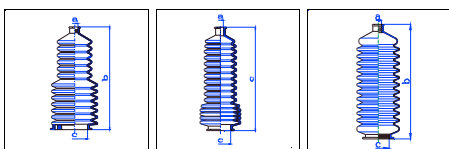

RENAULT

19 (B/C53)/19 Chamade (L53)

All models 06/88-09/91 MS

o.e. Ref.	Gomet code	Type
	91 11	Kit
7701469497	471110	1st C
7701469497	471110	2nd C
		3rd C

19 (B/C53)/19 Chamade (L53)

All models 06/88-09/91 PS

o.e. Ref.	Gomet code	Type
	89 20	Kit
7701469617	452010	1st C
7701469617	452010	2nd C
		3rd C

19 (B/C/L53)

All models 05/92-01/05 MS

o.e. Ref.	Gomet code	Type
	91 11	Kit
7701469497	471110	1st C
7701469497	471110	2nd C
		3rd C

19 (B/C/L53)

All models 05/92-01/05 PS

o.e. Ref.	Gomet code	Type
	89 20	Kit
7701469617	452010	1st C
7701469617	452010	2nd C
		3rd C

Megane I Berlina (BA0)

All models Steering box TRW 01/96-06/99 PS

o.e. Ref.	Gomet code	Type
	90 91	Kit
7701469486	469110	1st C
7701469486	469110	2nd C
		3rd C

10 150 40   12 170 40   10 155 27,5

452010

469110

471110