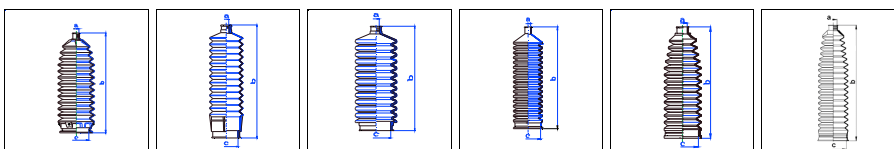

Doblò/Doblò Cargo (119/223)

All models 01/01-09/05 PS

o.e. Ref.	Gomet code	Type
98845034	T92 21	Kit
	T482110	1st C
	T482110	2nd C
		3rd C

13 175 44 10 205 44 10 170 48 11 210 52 14 188 53 13,5 218 56

1517019