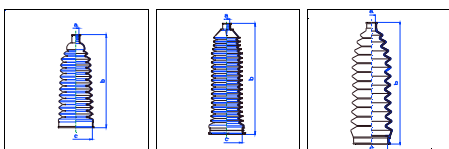

MERCEDES-BENZ

Classe M (BM 163)

All models 09/97-12/04 PS

o.e. Ref.	Gomet code	Type
	29 33013-3	Kit
1634600196	1533013	1st C
1634600196	1533013	2nd C
		3rd C

Classe M (BM 164)

All models 03/05-02/08 PS

o.e. Ref.	Gomet code	Type
	29 33023-3	Kit
1644600096	1533023	1st C
1644600096	1533023	2nd C
		3rd C

Classe R (BM 251)

All models 04/06-On PS

o.e. Ref.	Gomet code	Type
	29 33023-3	Kit
1644600096	1533023	1st C
1644600096	1533023	2nd C
		3rd C

Classe GL (BM 164)

All models 03/06-On PS

o.e. Ref.	Gomet code	Type
	29 33023-3	Kit
1644600096	1533023	1st C
1644600096	1533023	2nd C
		3rd C

Classe V (W638/2)

All models 09/96-08/03 PS

o.e. Ref.	Gomet code	Type
	91 50	Kit
9014620096	475010	1st C
9014620096	475010	2nd C
		3rd C

16,5 187 64,5 16 218 67 13 220 60

1533013

1533023

475010