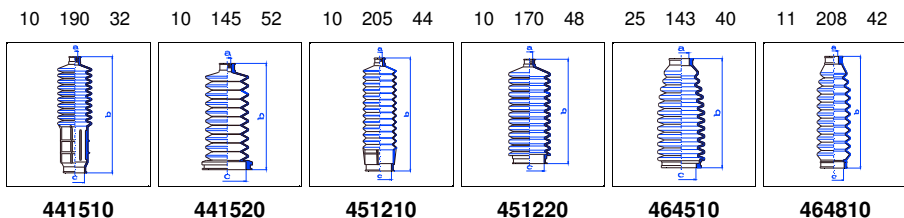

SEAT

131

All models 10/74-06/85 MS

o.e. Ref.	Gomet code	Type
	88 15	Kit
JA162132	441510	1st C
JA162131	441520	2nd C
		3rd C

131

All models 10/74-06/85 PS

o.e. Ref.	Gomet code	Type
9938779	89 12	Kit
	451210	1st C
	451220	2nd C
		3rd C

Arosa (6H1)

Base	02/97-05/00	MS
Confort	02/97-05/00	MS
Electron	02/97-04/98	MS
Stella	01/00-05/00	MS
Select	01/00-05/00	MS

o.e. Ref.	Gomet code	Type
	90 45	Kit
6N0419831	464510	1st C
6N0419831	464510	2nd C
		3rd C

Arosa (6H1)

Electron	06/98-05/00	PS
All models	09/00-01/02	PS

o.e. Ref.	Gomet code	Type
	90 48	Kit
6N0422831	464810	1st C
6N0422831	464810	2nd C
		3rd C