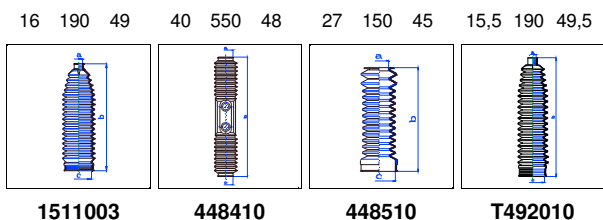

AUDI

TT Coupe/Roadster (10.1998->)(8N3/8N9)

All models 10/98-10/05 PS

o.e. Ref.	Gomet code	Type
	29 11003-3	Kit
8N0422831	1511003	1st C
8N0422831	1511003	2nd C
		3rd C

TT Coupe'/Roadster (09.2006->)(8J3/8J9)

All models 08/06-06/07 PS

o.e. Ref.	Gomet code	Type
	T93 20	Kit
1K0423831A	T492010	1st C
1K0423831A	T492010	2nd C
		3rd C

Cabriolet (89)

1,8	11/96-05/99	MS/PS
2,0	06/91-05/99	MS/PS
2,3	06/91-05/99	MS/PS
2,8	06/91-05/99	MS/PS

o.e. Ref.	Gomet code	Type
	88 85	Kit
811419831B	448510	1st C
811419831B	448510	2nd C
		3rd C

100 Berlina/Avant (01.1988->)(443/445)

All models 01/88-01/90 PS

o.e. Ref.	Gomet code	Type
	88 84	Kit
431419831	448410	1st C
		2nd C
		3rd C