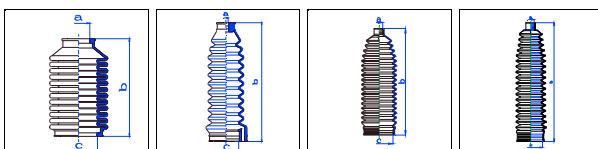

VOLKSWAGEN

Golf II (191/193)

All models 08/83-11/90 PS

o.e. Ref.	Gomet code	Type
	90 60	Kit
1H0422831B	466010	1st C
1H0422831B	466010	2nd C
		3rd C

Golf III Berlina/Variant/Cabrio (1H1/1H5/1E7)

All models 11/91-04/02 PS

o.e. Ref.	Gomet code	Type
	90 60	Kit
1H0422831B	466010	1st C
1H0422831B	466010	2nd C
		3rd C

Golf III Berlina/Variant (1H1/1H5)

All models 11/91-04/96 MS

o.e. Ref.	Gomet code	Type
	88 89	Kit
191419831	448910	1st C
191419831	448910	2nd C
		3rd C

Golf IV Berlina/Variant (1J1/1J5)

All models 10/97-05/04 PS

o.e. Ref.	Gomet code	Type
	T92 41	Kit
1J0422831B	T484110	1st C
1J0422831B	T484110	2nd C
		3rd C

Golf V Berlina/Variant(1K1/1K5)

All models 10/03-12/08 PS

o.e. Ref.	Gomet code	Type
	T93 20	Kit
1K0423831A	T492010	1st C
1K0423831A	T492010	2nd C
		3rd C

25 120 41 10 210 41 15 186 49 15,5 190 49,5

448910

466010

T484110

T492010