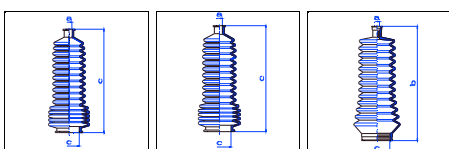

RENAULT

Megane I Scenic (JA0)

All models Steering box TRW 12/96-06/99 PS

o.e. Ref.	Gomet code	Type
	90 92	Kit
7701469487	469210	1st C
7701469487	469210	2nd C
		3rd C

Megane I Scenic (JA0)

All models Steering box SMI 12/96-06/99 PS

o.e. Ref.	Gomet code	Type
	91 35	Kit
7701469496	473510	1st C
7701469496	473510	2nd C
		3rd C

Megane I Cabrio (EA0)

All models Steering box TRW 04/97-11/98 PS

o.e. Ref.	Gomet code	Type
	90 92	Kit
7701469487	469210	1st C
7701469487	469210	2nd C
		3rd C

Megane I Cabrio (EA0)

All models Steering box SMI 04/97-11/98 PS

o.e. Ref.	Gomet code	Type
	91 35	Kit
7701469496	473510	1st C
7701469496	473510	2nd C
		3rd C

Megane I Ph.2 Berlina (BA0)

All models Steering box TRW 06/97-02/02 PS

o.e. Ref.	Gomet code	Type
	90 91	Kit
7701469486	469110	1st C
7701469486	469110	2nd C
		3rd C

12 170 40   12 170 44   9 168 39

469110

469210

473510