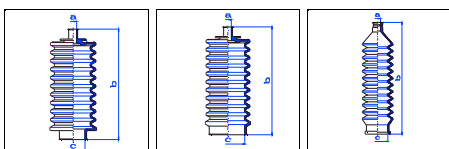

AUSTIN

Montego

All models 04/84-04/91 MS

o.e. Ref.	Gomet code	Type
	88 77	Kit
BAU4889	447710	1st C
BAU4889	447710	2nd C
		3rd C

Princess I/II

All models 04/76-10/82 MS

o.e. Ref.	Gomet code	Type
	88 26	Kit
	442610	1st C
	442620	2nd C
		3rd C

10 165 34   10 165 50   12 190 36

442610

442620

447710