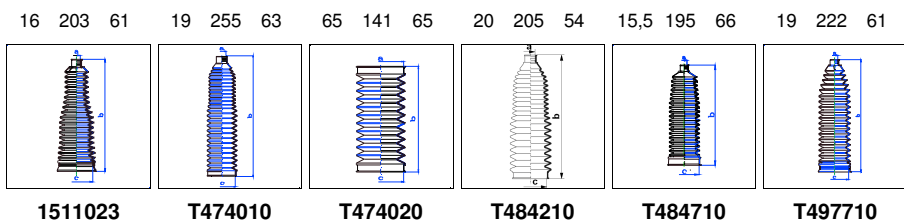

Q5

All models 01/09-On PS

o.e. Ref.	Gomet code	Type
	29 11023-3	Kit
8K0422831	1511023	1st C
8K0422831	1511023	2nd C
		3rd C

Q7 (4L)

All models 08/06-On PS

o.e. Ref.	Gomet code	Type
	T92 47	Kit
7L0422831A	T484710	1st C
7L0422831A	T484710	2nd C
		3rd C