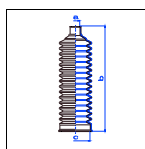

TOYOTA

Carina (T19)

Liftback 2,0 GTI 02/92-03/96 PS

o.e. Ref.	Gomet code	Type
	29 37041-1	Kit
4553520130	1537041	1st C
4553520130	1537041	2nd C
		3rd C

Carina (T19)

Berlina 1,6	02/92-03/96	PS
Berlina 2,0	02/92-03/96	PS
Berlina 2,0 Automatica	02/92-03/96	PS
Liftback 1,6	02/92-03/96	PS
Liftback 2,0	02/92-03/96	PS
Liftback 2,0 Automatica	02/92-03/96	PS
Liftback 2,0 T-Diesel	02/92-03/96	PS
Wagon 1,6	02/92-03/96	PS
Wagon 2,0	02/92-03/96	PS
Wagon 2,0 Automatica	02/92-03/96	PS
Wagon 2,0 T-Diesel	02/92-03/96	PS

o.e. Ref.	Gomet code	Type
	T91 97	Kit
4553520080	T479710	1st C
4553520080	T479710	2nd C
		3rd C

Carina (T19)

Berlina 1,6	01/96-03/96	PS
Berlina 2,0	01/96-03/96	PS
Berlina 2,0 Automatica	01/96-03/96	PS
Liftback 1,6	01/96-03/96	PS
Liftback 2,0	01/96-03/96	PS
Liftback 2,0 Automatica	01/96-03/96	PS
Liftback 2,0 T-Diesel	01/96-03/96	PS
Wagon 1,6	01/96-03/96	PS
Wagon 2,0	01/96-03/96	PS
Wagon 2,0 Automatica	01/96-03/96	PS
Wagon 2,0 T-Diesel	01/96-03/96	PS

o.e. Ref.	Gomet code	Type
	T90 51B	Kit
4553505010	T465110B	1st C
4553505010	T465110B	2nd C
		3rd C

14 154 44 13 210 55 14 210 44

T465110B