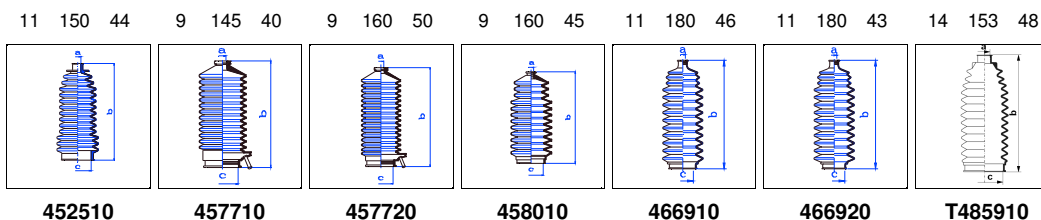

Maxima QX (CA33)

All models 01/00-05/03 PS

o.e. Ref.	Gomet code	Type
	T92 59	Kit
48203AL525	T485910	1st C
48203AL525	T485910	2nd C
		3rd C

Serena (C23M)

All models 07/92-05/98 PS

o.e. Ref.	Gomet code	Type
	89 25	Kit
482039C000	452510	1st C
482039C000	452510	2nd C
		3rd C