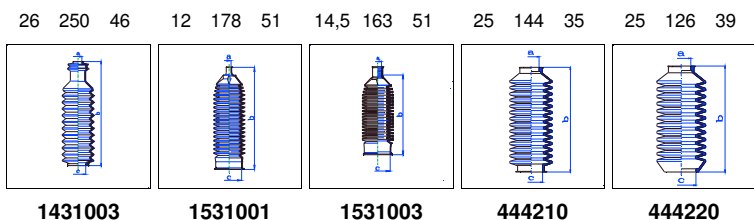

o.e. Ref.	Gomet code	Type
	29 31003-3	Kit
99734719100	1531003	1st C
99734719100	1531003	2nd C
		3rd C

911 (Type 910/930)

All models 08/83-01/89 MS

o.e. Ref.	Gomet code	Type
	28 31003-3	Kit
93034719102	1431003	1st C
93034719102	1431003	2nd C
		3rd C