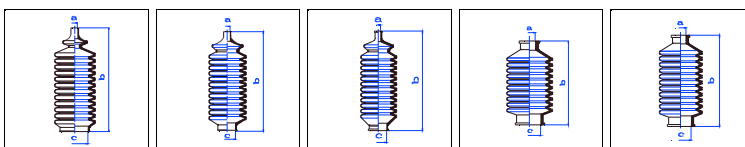

MITSUBISHI

Minicab

550 cc 02/82-03/84 MS

o.e. Ref.	Gomet code	Type
	90 12	Kit
MB378549	461210	1st C
MB378550	461220	2nd C
		3rd C

Minicab

550 cc 02/87-11/90 MS

660 cc 02/87-11/90 MS

o.e. Ref.	Gomet code	Type
	90 13	Kit
MB412145	461310	1st C
MB412145	461310	2nd C
		3rd C

Minicab

660 cc 12/90-On MS

o.e. Ref.	Gomet code	Type
	90 14	Kit
MB489975	461410	1st C
MB489975	461410	2nd C
		3rd C

Bravo

All models 12/90-On MS

o.e. Ref.	Gomet code	Type
	90 14	Kit
MB489975	461410	1st C
MB489975	461410	2nd C
		3rd C

Colt Berlina 3 p (A150A)

All models 12/78-01/84 MS

o.e. Ref.	Gomet code	Type
	89 66	Kit
MB122136	456610	1st C
MB122136	456610	2nd C
		3rd C

11 160 44   8 180 36   8 175 29   17 118 32   16 137 32

456610

461210

461220

461310

461410