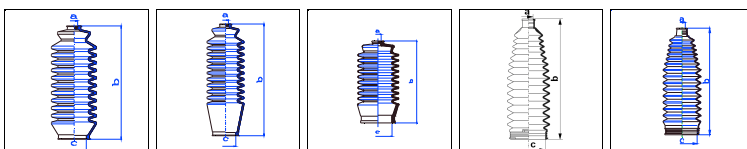

TOYOTA

Starlet (AL21/AL25)

1.5	06/82-04/88	MS
1.5 4x4	06/82-04/88	MS

o.e. Ref.	Gomet code	Type
	89 30	Kit
4553512011	453010	1st C
4553612011	453020	2nd C
		3rd C

Starlet (AL21/AL25)

1.5	06/82-04/88	PS
1.5 4x4	06/82-04/88	PS

o.e. Ref.	Gomet code	Type
	89 93	Kit
4553512070	459310	1st C
4553512070	459310	2nd C
		3rd C

Yaris (NCP1/NLP1/SCP1)

All models	07/99-10/05	PS

o.e. Ref.	Gomet code	Type
	T93 19	Kit
4553552010	T491910	1st C
4553552010	T491910	2nd C
		3rd C

Yaris Verso (NCP2/NLP2)

All models	07/99-10/05	PS

o.e. Ref.	Gomet code	Type
	T93 19	Kit
4553552010	T491910	1st C
4553552010	T491910	2nd C
		3rd C

Yaris (KSP9/SCP9/NLP9)

All models	08/05-10/08	PS

o.e. Ref.	Gomet code	Type
	T92 53	Kit
4553509010	T485310	1st C
4553509010	T485310	2nd C
		3rd C

9,5 155 32   9,5 172 32   9,5 141 48   13 182 52   11 170 50

453010

453020

459310

T485310

T491910