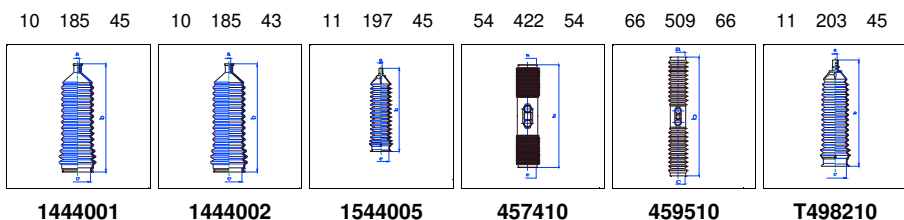

Nexia

All models 01/95-01/98 MS

o.e. Ref.	Gomet code	Type
	89 95	Kit
26021070	459510	1st C
		2nd C
		3rd C

Nexia

All models 01/95-01/98 PS

o.e. Ref.	Gomet code	Type
	89 74	Kit
26024585	457410	1st C
		2nd C
		3rd C