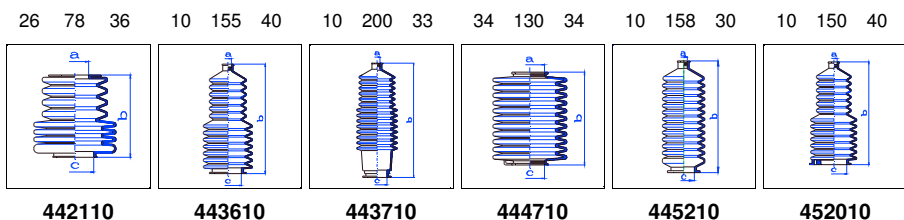

R12 (117)

All models 10/69-08/80 MS

o.e. Ref.	Gomet code	Type
	88 21	Kit
7700526380	442110	1st C
7700526380	442110	2nd C
		3rd C

R14 (121)

All models To-06/79 MS

o.e. Ref.	Gomet code	Type
	88 47	Kit
7910014837	444710	1st C
7910014837	444710	2nd C
		3rd C