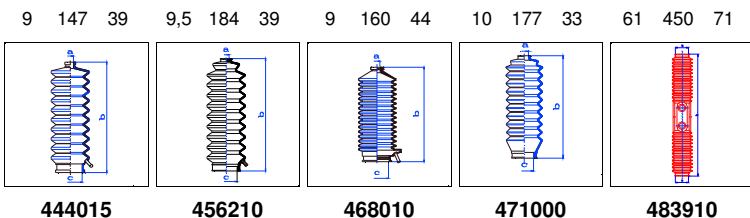

HONDA

Ballade

All models 11/83-04/90 MS

o.e. Ref.	Gomet code	Type
	91 10	Kit
53537SH3100	471000	1st C
53537SH3100	471000	2nd C
		3rd C

Ballade

All models 08/75-06/91 PS

o.e. Ref.	Gomet code	Type
	89 62	Kit
53534SD4000	456210	1st C
53534SD4000	456210	2nd C
		3rd C

Ballade

All models 11/91-12/00 PS

o.e. Ref.	Gomet code	Type
	90 80	Kit
53534SR3N52	468010	1st C
53534SR3N52	468010	2nd C
		3rd C

Ballade

All models 01/01-On PS

o.e. Ref.	Gomet code	Type
	92 39	Kit
53603S5AJ01	483910	1st C
		2nd C
		3rd C

Ballade Shuttle

All models 11/83-11/87 PS

o.e. Ref.	Gomet code	Type
	88 405	Kit
53534634000	444015	1st C
53534634000	444015	2nd C
		3rd C