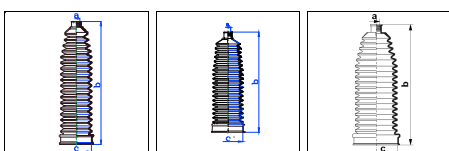

BMW

Serie 5 Berlina (E60)

All models Dynamic drive 11/03-On PS

o.e. Ref.	Gomet code	Type
	T92 47	Kit
32106765782	T484710	1st C
32106765782	T484710	2nd C
		3rd C

Serie 5 Berlina (E60)

All models X drive 11/03-On PS

o.e. Ref.	Gomet code	Type
	T92 33	Kit
32136753546	T483310	1st C
32136753546	T483310	2nd C
		3rd C

Serie 5 Touring (E61)

All models steering box ZF 05/04-On PS

o.e. Ref.	Gomet code	Type
	T92 73	Kit
32136751026	T487310	1st C
32136751026	T487310	2nd C
		3rd C

Serie 5 Touring (E61)

All models Dynamic drive 05/04-On PS

o.e. Ref.	Gomet code	Type
	T92 47	Kit
32106765782	T484710	1st C
32106765782	T484710	2nd C
		3rd C

Serie 5 Touring (E61)

All models X drive 05/04-On PS

o.e. Ref.	Gomet code	Type
	T92 33	Kit
32136753546	T483310	1st C
32136753546	T483310	2nd C
		3rd C

16 200 67 15,5 195 66 16 208 66

T483310

T484710

T487310