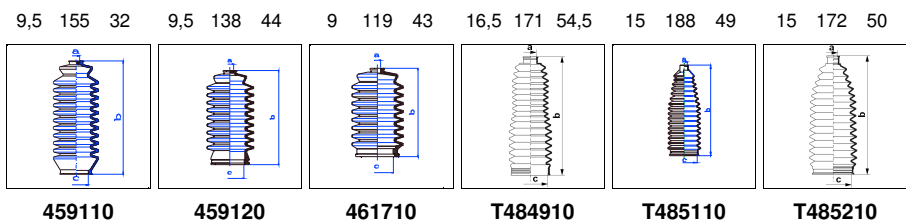

Carina (T17)

All models 12/87-03/92 MS

o.e. Ref.	Gomet code	Type
	89 91	Kit
4553512011	459110	1st C
4553612030	459120	2nd C
		3rd C

Carina (T17)

All models 12/87-03/92 PS

o.e. Ref.	Gomet code	Type
	90 17	Kit
4553520030	461710	1st C
4553520030	461710	2nd C
		3rd C