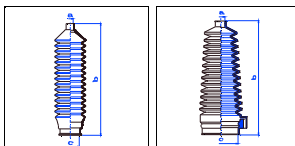

FORD

Fiesta Berlina

All models 08/95-08/00 MS

o.e. Ref.	Gomet code	Type
	90 52	Kit
6935233	465210	1st C
6935233	465210	2nd C
		3rd C

Fiesta Berlina

All models 08/95-08/00 PS

o.e. Ref.	Gomet code	Type
	91 43	Kit
1012814	474310	1st C
1012814	474310	2nd C
		3rd C

Fiesta Courier

All models 11/95-11/97 MS
All models 11/95-11/97 MS

o.e. Ref.	Gomet code	Type
	90 52	Kit
6935233	465210	1st C
6935233	465210	2nd C
		3rd C

Fiesta Courier

All models 11/95-08/00 PS
All models 11/95-08/00 PS

o.e. Ref.	Gomet code	Type
	91 43	Kit
1012814	474310	1st C
1012814	474310	2nd C
		3rd C

Fiesta Berlina (DX)

All models 08/99-10/01 MS

o.e. Ref.	Gomet code	Type
	90 52	Kit
6935233	465210	1st C
6935233	465210	2nd C
		3rd C

14 228 37 14 185 56

465210

474310