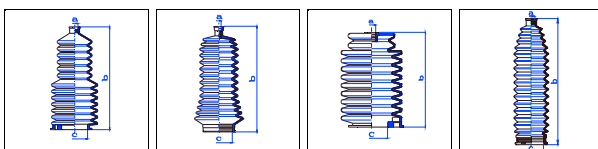

OPEL

Vivaro

All models 12/98-On PS

o.e. Ref.	Gomet code	Type
	T92 38	Kit
4408476	T483810	1st C
4408476	T483810	2nd C
		3rd C

Arena

All models 03/98-08/01 PS

o.e. Ref.	Gomet code	Type
	91 375	Kit
9120709	473710	1st C
9109403	452010	2nd C
		3rd C

Movano

All models 10/98-On PS

o.e. Ref.	Gomet code	Type
	91 34	Kit
9161560	473410	1st C
9161560	473410	2nd C
		3rd C

10 150 40 9,5 165 42 10 105 40 13 215 54,5

452010

473410

473710

T483810