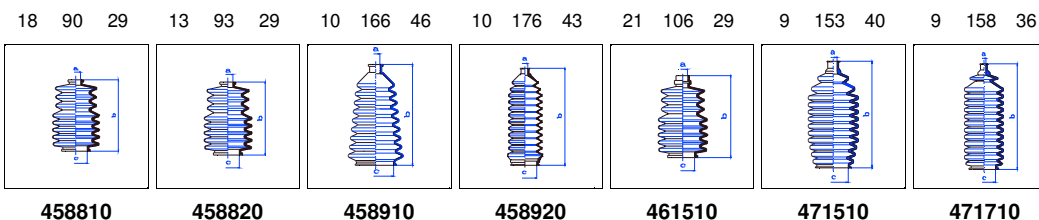

SUBARU

Domingo (E-KJ5)

All models 10/83-05/94 MS

o.e. Ref.	Gomet code	Type
	89 88	Kit
731232060	458810	1st C
731232030	458820	2nd C
		3rd C

Domingo (E-KJ6/E-KJ8)

All models 10/83-05/94 MS

o.e. Ref.	Gomet code	Type
	90 15	Kit
731232061	461510	1st C
731232061	461510	2nd C
		3rd C

Justy (KAD)

All models manual gear 11/84-04/95 MS

o.e. Ref.	Gomet code	Type
	91 17	Kit
731232050	471710	1st C
731232050	471710	2nd C
		3rd C

Justy (KAD)

All models automatic gear 11/86-05/95 MS

o.e. Ref.	Gomet code	Type
	91 15	Kit
731232120	471510	1st C
731232120	471510	2nd C
		3rd C

Justy J11 (JMA/MS)

All models 09/95-03/02 MS

o.e. Ref.	Gomet code	Type
	89 89	Kit
48571M82000	458910	1st C
48572M82000	458920	2nd C
		3rd C