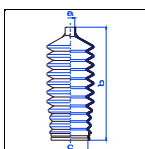

OPEL

Combo (Corsa B)

All models 08/93-10/99 PSE

o.e. Ref.	Gomet code	Type
	88 67	Kit
902826	446710	1st C
902826	446710	2nd C
		3rd C

Combo (Corsa B)

All models 08/93-10/99 PSH

o.e. Ref.	Gomet code	Type
	90 50	Kit
1609087	465010	1st C
1609087	465010	2nd C
		3rd C

Combo (Corsa C)

All models 08/01-07/08 PS

o.e. Ref.	Gomet code	Type
	T92 25	Kit
1609121	T482510	1st C
1609121	T482510	2nd C
		3rd C

Tigra

All models 09/94-09/99 PSE

o.e. Ref.	Gomet code	Type
	88 67	Kit
902826	446710	1st C
902826	446710	2nd C
		3rd C

Tigra

All models 09/94-09/99 PSH

o.e. Ref.	Gomet code	Type
	90 50	Kit
1609087	465010	1st C
1609087	465010	2nd C
		3rd C

12 175 50   12 190 49   12 195 50

446710