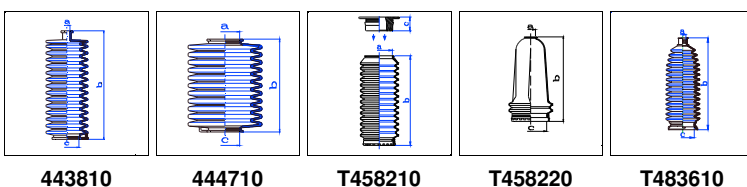

PEUGEOT

104

All models 10/72-06/88 MS

o.e. Ref.	Gomet code	Type
	88 47	Kit
406614	444710	1st C
406614	444710	2nd C
		3rd C

104

All models 10/72-06/88 PS

o.e. Ref.	Gomet code	Type
	88 38	Kit
406615	443810	1st C
406615	443810	2nd C
		3rd C

1007

All models 04/05-On PS

o.e. Ref.	Gomet code	Type
	T92 36	Kit
406669	T483610	1st C
406669	T483610	2nd C
		3rd C

106 I

1,0 10/91-04/96 MS
1,1 10/91-04/96 MS
1,3i Rallye (->ch 7141) 03/94-04/96 MS
1,4 D 01/93-06/94 MS
1,5 D 06/94-04/95 MS

o.e. Ref.	Gomet code	Type
	T89 82	Kit
406632	T458220	1st C
406634	T458210	2nd C
		3rd C

10 175 40 34 130 34 38 132 20 12 106 40 15 173 50