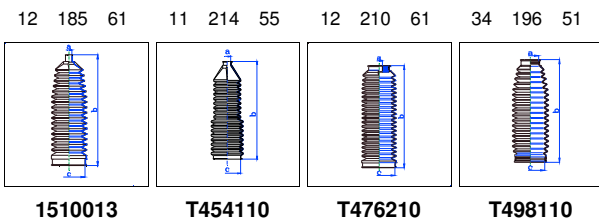

ALFA ROMEO

GT (125)

1,8 TS	12/04-09/05	PS
2,0 JTS 16V	01/04-09/05	PS
3,2 V6 24V	01/04-11/06	PS
1,9 JTD 16V M-Jet	01/04-11/06	PS

o.e. Ref.	Gomet code	Type
9947921	T91 62	Kit
	T476210	1st C
	T476210	2nd C
		3rd C

GT (125)

1,8 TS	10/05-11/06	PS
2,0 JTS 16V	10/05-11/06	PS
1,9 JTD 16V M-Jet	10/05-11/06	PS

o.e. Ref.	Gomet code	Type
77362287	29 10013-3	Kit
	1510013	1st C
	1510013	2nd C
		3rd C

Brera (177)

All models	12/05-On	PS

o.e. Ref.	Gomet code	Type
77363705	T93 81	Kit
	T498110	1st C
	T498110	2nd C
		3rd C

Spider (163)

1,8 T.Spark	05/98-02/05	PS
2,0 T.Spark 16V	05/95-02/05	PS
2,0 JTS 16V	03/03-02/05	PS
3,0 V6 24V	05/95-02/05	PS
3,2 V6 24V	03/03-02/05	PS

o.e. Ref.	Gomet code	Type
9950650	T89 41*	Kit
	T454110*	1st C
	T454110*	2nd C
		3rd C