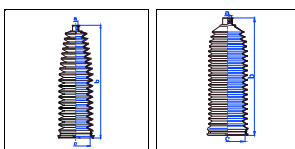

MERCEDES-BENZ

Classe E Berlina (BM 211)

200 Kompressor (211.041)	04/06-07/07	PS
200 Kompressor (211.042)	08/02-07/07	PS
240 (211.061)	01/02-07/07	PS
280 (211.054)	05/05-07/07	PS
320 (211.065)	01/02-07/07	PS
350 (211.056)	10/04-07/07	PS
500 (211.070)	01/02-07/07	PS
500 (211.072)	04/06-07/07	PS
55 AMG (211.076)	08/02-07/07	PS
63 AMG (211.077)	04/06-07/07	PS
200 CDI (211.004)	11/02-07/07	PS
200 CDI (211.007)	04/06-07/07	PS
220 CDI (211.006)	01/02-07/07	PS
220 CDI (211.008)	04/06-07/07	PS
270 CDI (211.016)	01/02-07/07	PS
280 CDI (211.020)	05/05-07/07	PS
280 CDI (211.023)	04/04-07/07	PS
320 CDI (211.022)	05/05-07/07	PS
320 CDI (211.026)	08/02-07/07	PS
400 CDI (211.028)	02/03-07/07	PS
420 CDI (211.029)	09/05-07/07	PS

o.e. Ref.	Gomet code	Type
	T93 91	Kit
2034630396	T499110	1st C
2034630396	T499110	2nd C
		3rd C

Classe E Berlina (BM 211)

240 4-Matic (211.080)	07/03-07/07	PS
280 4-Matic (211.092)	06/05-07/07	PS
320 4-Matic (211.082)	07/03-07/07	PS
350 4-Matic (211.087)	10/04-07/07	PS
500 4-Matic (211.083)	07/03-07/07	PS
500 4-Matic (211.090)	04/06-07/07	PS
280 CDI 4-Matic (211.084)	07/05-07/07	PS
320 CDI 4-Matic (211.089)	07/05-07/07	PS

o.e. Ref.	Gomet code	Type
	29 33021-1	Kit
2114630396	1533021	1st C
2114630396	1533021	2nd C
		3rd C

14 207 60,5   14 215 60

1533021

T499110