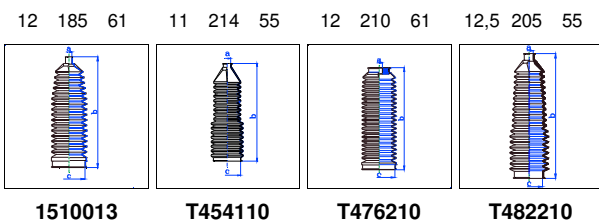

ALFA ROMEO

146 (134)

1,4 T.Spark Junior	10/97-12/99	PS
1,6 T.Spark Junior	10/97-12/99	PS
1,8 16V T.Spark	01/97-12/99	PS
2,0 16V TI	01/96-12/99	PS
1,4 T.Spark	01/97-12/99	PS
1,4 T.Spark L	01/97-12/99	PS
1,6 T.Spark	01/97-12/99	PS
2,0 TD	01/96-12/99	PS

o.e. Ref.	Gomet code	Type
9950650	T89 41*	Kit
	T454110*	1st C
	T454110*	2nd C
		3rd C

146 (134)

1,9 JTD	05/99-12/99	PS

o.e. Ref.	Gomet code	Type
9948213	T92 22	Kit
	T482210	1st C
	T482210	2nd C
		3rd C

147 (12.2000->)(190)

All models	12/00-11/04	PS

o.e. Ref.	Gomet code	Type
9947921	T91 62	Kit
	T476210	1st C
	T476210	2nd C
		3rd C

147 (12.2004->)(190)

All models	12/04-09/06	PS

o.e. Ref.	Gomet code	Type
77362287	29 10013-3	Kit
	1510013	1st C
	1510013	2nd C
		3rd C