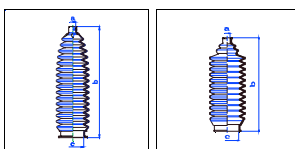

MITSUBISHI

Eclipse (D20/D30)

All models 12/91-04/99 PS

o.e. Ref.	Gomet code	Type
	89 68	Kit
MB501711	456810	1st C
MB501711	456810	2nd C
		3rd C

3000 GT (Z16A)

All models 06/92-On PS

o.e. Ref.	Gomet code	Type
	89 68	Kit
MB501711	456810	1st C
MB501711	456810	2nd C
		3rd C

Sigma (F07W/F16A)

All models 12/90-07/96 PS

o.e. Ref.	Gomet code	Type
	89 68	Kit
MB501711	456810	1st C
MB501711	456810	2nd C
		3rd C

Strada

All models 05/91-On PS

o.e. Ref.	Gomet code	Type
	89 68	Kit
MB501711	456810	1st C
MB501711	456810	2nd C
		3rd C

Outlander (CWU)

All models 02/07-On PS

o.e. Ref.	Gomet code	Type
	29 34005-5	Kit
4410A125	1534005	1st C
4410A125	1534005	2nd C
		3rd C

14 175 47 11 185 46

1534005

456810