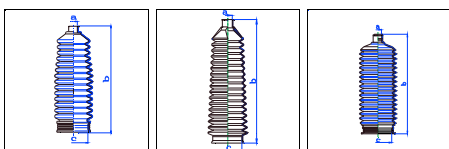

HYUNDAI

Lantra Berlina/Wagon (RD)

All models 09/95-08/00 PS

o.e. Ref.	Gomet code	Type
	T91 13	Kit
5652824000	T471310	1st C
5652824000	T471310	2nd C
		3rd C

Lantra Wagon (RD)

All models 09/00-08/05 PS

o.e. Ref.	Gomet code	Type
	T91 13	Kit
5652824000	T471310	1st C
5652824000	T471310	2nd C
		3rd C

Elantra Berlina

All models 06/00-03/04 PS

o.e. Ref.	Gomet code	Type
	T91 13	Kit
5652824000	T471310	1st C
5652824000	T471310	2nd C
		3rd C

Elantra Berlina

All models 04/04-On PS

o.e. Ref.	Gomet code	Type
	T93 22	Kit
93740707	T492210	1st C
93740707	T492210	2nd C
		3rd C

Sonata III/IV

All models 03/98-10/04 PS

o.e. Ref.	Gomet code	Type
	90 53	Kit
5774038000	465310	1st C
5774038000	465310	2nd C
		3rd C

14 158 48   15 208 48   15 177 48

465310

T471310

T492210