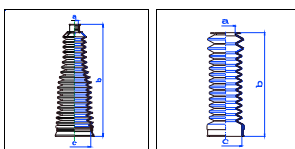

AUDI

A4 Avant (04.2008->)(8K5)

All models 04//08-On PS

o.e. Ref.	Gomet code	Type
	29 11023-3	Kit
8K0422831	1511023	1st C
8K0422831	1511023	2nd C
		3rd C

S4 Avant (2009->) (8K5)

All models 03//09-On PS

o.e. Ref.	Gomet code	Type
	29 11023-3	Kit
8K0422831	1511023	1st C
8K0422831	1511023	2nd C
		3rd C

Coupe' (11.1988->)(8B3)

All models 11//88-11/95 MS/PS

o.e. Ref.	Gomet code	Type
	88 85	Kit
811419831B	448510	1st C
811419831B	448510	2nd C
		3rd C

A5 Coupe' (8T)

All models 06//07-On PS

o.e. Ref.	Gomet code	Type
	29 11023-3	Kit
8K0422831	1511023	1st C
8K0422831	1511023	2nd C
		3rd C

S5 Coupe' (8T)

4.2 FSI 06//07-05/08 PS

o.e. Ref.	Gomet code	Type
	29 11023-3	Kit
8K0422831	1511023	1st C
8K0422831	1511023	2nd C
		3rd C

16 203 61 27 150 45

1511023

448510