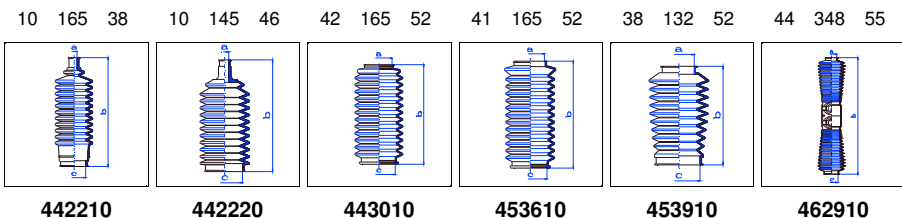

VAUXHALL

Firenza

All models Steering box CAM 01/71-12/76 MS

o.e. Ref.	Gomet code	Type
	88 22	Kit
	442210	1st C
	442220	2nd C
		3rd C

Astra Mk I/II

All models 09/79-02/98 MS

o.e. Ref.	Gomet code	Type
	88 30	Kit
902825	443010	1st C
902825	443010	2nd C
		3rd C

Astra Mk I/II

All models 09/79-08/93 PS

o.e. Ref.	Gomet code	Type
	89 36	Kit
902828	453610	1st C
902828	453610	2nd C
		3rd C

Astra Mk III

All models Steering box TRW 01/91-03/01 PS

o.e. Ref.	Gomet code	Type
	89 39	Kit
1609073	453910	1st C
1609073	453910	2nd C
		3rd C

Astra Mk III

All models Steering box ZF 01/91-03/01 PS

o.e. Ref.	Gomet code	Type
	90 29	Kit
1609076	462910	1st C
		2nd C
		3rd C