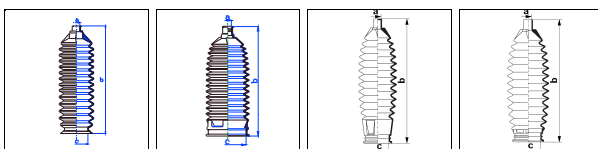

MAZDA

MX-3 (EC)

All models 05/91-07/95 PS

o.e. Ref.	Gomet code	Type
	T91 20	Kit
B45632125	T472010	1st C
B45632125	T472010	2nd C
		3rd C

MX-5 (NA)

All models 09/89-04/95 PS

o.e. Ref.	Gomet code	Type
	T91 20	Kit
B45632125	T472010	1st C
B45632125	T472010	2nd C
		3rd C

MX-5 (NB)

All models 01/98-07/01 PS

o.e. Ref.	Gomet code	Type
	T91 20	Kit
B45632125	T472010	1st C
B45632125	T472010	2nd C
		3rd C

RX-7 (FC/FD)

All models 11/85-02/96 PS

o.e. Ref.	Gomet code	Type
	T92 941	Kit
FD0232125A	T489410	1st C
FD0132125A	T489420	2nd C
		3rd C

RX-8 (SE)

All models 04/03-On PS

o.e. Ref.	Gomet code	Type
	T91 68	Kit
F15132125	T476810	1st C
F15132125	T476810	2nd C
		3rd C

13 185 41,5 12,5 185 59 11,5 215 42 11,5 197 45

T472010

T476810

T489410

T489420