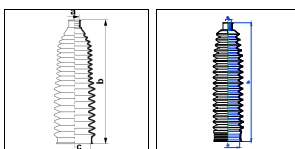

VOLKSWAGEN

Passat Berlina/Variant (3B3/3B6)

2,5 V6 TDI	10/00-05/05	PS
2,5 V6 TDI 4Motion	10/00-05/05	PS

o.e. Ref.	Gomet code	Type
	T92 42	Kit
4D0419831E	T484210	1st C
4D0419831E	T484210	2nd C
		3rd C

Passat W8 Berlina (3B2)

All models	07/01-05/05	PS

o.e. Ref.	Gomet code	Type
	T92 42	Kit
4D0419831E	T484210	1st C
4D0419831E	T484210	2nd C
		3rd C

Passat W8 Variant (3B2)

All models	07/01-05/05	PS

o.e. Ref.	Gomet code	Type
	T92 42	Kit
4D0419831E	T484210	1st C
4D0419831E	T484210	2nd C
		3rd C

Passat Berlina/Variant (3C2/3C5)

All models	03/05-On	PS

o.e. Ref.	Gomet code	Type
	T93 20	Kit
1K0423831A	T492010	1st C
1K0423831A	T492010	2nd C
		3rd C

Passat CC (357)

All models	06/08-On	PS

o.e. Ref.	Gomet code	Type
	T93 20	Kit
1K0423831A	T492010	1st C
1K0423831A	T492010	2nd C
		3rd C

20 205 54 15,5 190 49,5

T484210

T492010