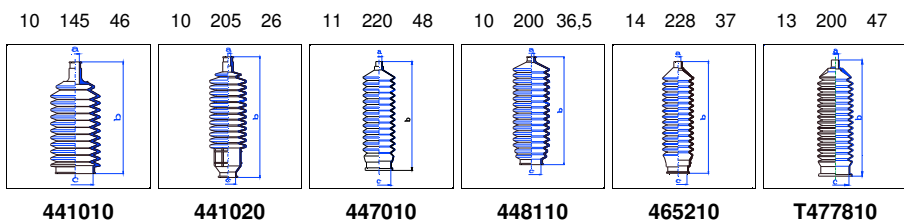

FORD

P 100

1,8 TD	12/89-08/94	MS
2,0	12/89-08/94	MS

o.e. Ref.	Gomet code	Type
	88 81	Kit
1619061	448110	1st C
1619061	448110	2nd C
		3rd C

P 100

All models	12/89-08/94	PS

o.e. Ref.	Gomet code	Type
	88 70	Kit
6128736	447010	1st C
6128736	447010	2nd C
		3rd C

Orion

All models	08/90-07/92	MS

o.e. Ref.	Gomet code	Type
	90 52	Kit
6935233	465210	1st C
6935233	465210	2nd C
		3rd C

Orion

All models	08/92-08/95	PS

o.e. Ref.	Gomet code	Type
	T91 78	Kit
6182818	T477810	1st C
6182818	T477810	2nd C
		3rd C

Taurus

All models	09/70-01/79	MS

o.e. Ref.	Gomet code	Type
	88 10	Kit
6060787	441010	1st C
6060791	441020	2nd C
		3rd C