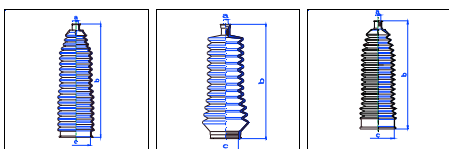

RENAULT

Megane III

All models 01/08-On PS

o.e. Ref.	Gomet code	Type
	29 25001-1	Kit
482036715R	1525001	1st C
482036715R	1525001	2nd C
		3rd C

Scenic II

All models 07/03-09/06 PS

o.e. Ref.	Gomet code	Type
	T92 75	Kit
7701474447	T487510	1st C
7701474447	T487510	2nd C
		3rd C

Scenic III

All models 04/09-On PS

o.e. Ref.	Gomet code	Type
	29 25001-1	Kit
482036715R	1525001	1st C
482036715R	1525001	2nd C
		3rd C

Scenic RX4 (JA0)

All models Steering box TRW 12/00-08/02 PS

o.e. Ref.	Gomet code	Type
	91 35	Kit
7701469496	473510	1st C
7701469496	473510	2nd C
		3rd C

Scenic RX4 (JA0)

All models Steering box SMI 03/01-08/02 PS

o.e. Ref.	Gomet code	Type
	T92 75	Kit
7701474447	T487510	1st C
7701474447	T487510	2nd C
		3rd C

12 206 54 9 168 39 13 195 53

1525001

473510

T487510