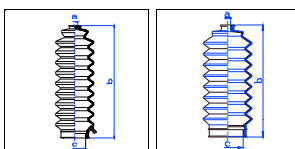

HONDA

Accord I

All models 01/78-09/83 PS

o.e. Ref.	Gomet code	Type
	89 62	Kit
53534SD4000	456210	1st C
53534SD4000	456210	2nd C
		3rd C

Accord II

All models 09/83-10/85 PS

o.e. Ref.	Gomet code	Type
	89 62	Kit
53534SD4000	456210	1st C
53534SD4000	456210	2nd C
		3rd C

Accord III

All models 11/85-12/89 PS

o.e. Ref.	Gomet code	Type
	89 62	Kit
53534SD4000	456210	1st C
53534SD4000	456210	2nd C
		3rd C

Accord IV

All models 10/92-10/97 PS

o.e. Ref.	Gomet code	Type
	89 62	Kit
53534SD4000	456210	1st C
53534SD4000	456210	2nd C
		3rd C

Accord Berlina (CG7-9/CH1-7)

All models 10/98-01/02 PS

o.e. Ref.	Gomet code	Type
	91 64	Kit
53536S1AE01	476410	1st C
53536S1AE01	476410	2nd C
		3rd C

9,5 184 39 10 156 43

456210

476410