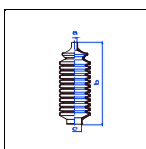

MITSUBISHI

Colt Berlina 3 p (CA0A)

All models 04/92-09/95 PS

o.e. Ref.	Gomet code	Type
	89 68	Kit
MB501711	456810	1st C
MB501711	456810	2nd C
		3rd C

Colt Berlina 3 p (CJ0A)

All models 03/96-10/96 MS

o.e. Ref.	Gomet code	Type
	89 67	Kit
MB347364	456710	1st C
MB347365	456720	2nd C
		3rd C

Colt Berlina 3 p (CJ0A)

All models 03/96-10/96 PS

o.e. Ref.	Gomet code	Type
	89 68	Kit
MB501711	456810	1st C
MB501711	456810	2nd C
		3rd C

Tredia (A21)

All models 09/82-10/87 MS

o.e. Ref.	Gomet code	Type
	89 67	Kit
MB347364	456710	1st C
MB347365	456720	2nd C
		3rd C

Tredia (A21)

All models 09/82-10/87 PS

o.e. Ref.	Gomet code	Type
	89 68	Kit
MB501711	456810	1st C
MB501711	456810	2nd C
		3rd C

9 168 29   9 168 36   11 185 46

456710