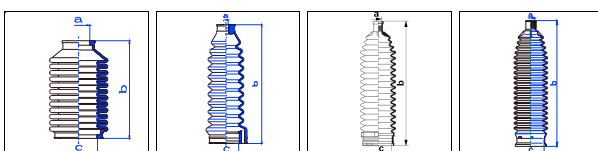

SEAT

Ibiza (6K1)

All models 02/93-02/98 MS

o.e. Ref.	Gomet code	Type
	88 89	Kit
191419831	448910	1st C
191419831	448910	2nd C
		3rd C

Ibiza (6K1)

All models 02/93-02/98 PS

o.e. Ref.	Gomet code	Type
	90 60	Kit
1H0422831B	466010	1st C
1H0422831B	466010	2nd C
		3rd C

Ibiza (6L1)

All models 04/02-08/08 PS

o.e. Ref.	Gomet code	Type
	T92 44	Kit
6Q0423831A	T484410	1st C
6Q0423831A	T484410	2nd C
		3rd C

Ibiza (6J5)

All models 02/08-On PS

o.e. Ref.	Gomet code	Type
	T92 45	Kit
6Q0423831D	T484510	1st C
6Q0423831D	T484510	2nd C
		3rd C

Ibiza Sc (6J5)

All models 02/08-On PS

o.e. Ref.	Gomet code	Type
	T92 45	Kit
6Q0423831D	T484510	1st C
6Q0423831D	T484510	2nd C
		3rd C

25 120 41 10 210 41 13 210 45,5 14,5 205 47,5

448910

466010

T484410

T484510