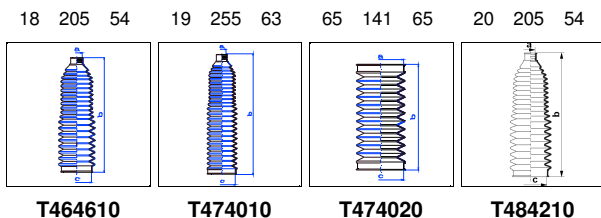

VOLKSWAGEN

Passat Berlina/Variant (3B2/3B5)

1,6	03/99-09/00	PS
1,8	03/99-09/00	PS
1,8 Turbo	03/99-09/00	PS
2,3 V5	03/99-09/00	PS
1,9TDI	03/99-09/00	PS
1,8 Syncro/4Motion	03/99-09/00	PS
2,3 V5 Syncro/4Motion	03/99-09/00	PS
1,9 TDI Syncro/4Motion	05/97-01/99	PS

o.e. Ref.	Gomet code	Type
	T91 40*	Kit
4D0419831D	T464610*	1st C
8D0419831K	T474010*	2nd C
4D0419831A	T474020*	3rd C

Passat Berlina/Variant (3B2/3B5)

2,5 V6 TDI TDI Syncro/4Motion	04/97-09/00	PS
2,5 V6 TDI	03/99-09/00	PS

o.e. Ref.	Gomet code	Type
	T90 46*	Kit
4D0419831D	T464610*	1st C
4D0419831D	T464610*	2nd C
		3rd C

Passat Berlina/Variant (3B3/3B6)

1,8 20V Turbo	10/00-05/05	PS
2,0	10/00-05/05	PS
2,3 V5	10/00-05/05	PS
1,9 TDI	10/00-05/05	PS
2,0 TDI	10/00-05/05	PS
2,0 4Motion	10/00-05/05	PS
2,3 V5 4Motion	10/00-05/05	PS
1,9 TDI 4Motion	10/00-05/05	PS
2,8 V6 30V	10/00-05/05	PS
2,8 V6 30V 4Motion	10/01-05/05	PS

o.e. Ref.	Gomet code	Type
	T92 422*	Kit
4D0419831E	T484210	1st C
8D0419831K	T474010*	2nd C
4D0419831A	T474020*	3rd C