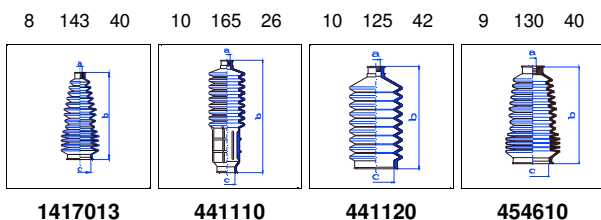

FIAT

Seicento (187)

50th Anniversary	10/05-08/07	PS
SX (2000->)	10/00-08/07	PS
Active	09/02-08/07	PS
Brush	07/01-08/07	PS
Brush Plus	07/01-08/07	PS
Hobby	06/99-08/07	PS
Suite	06/99-08/07	PS
Team / EL	09/01-08/07	PS
Sporting	06/99-08/07	PS
Citymatic	06/99-08/07	PS

o.e. Ref.	Gomet code	Type
9948289	28 17013-3	Kit
	1417013	1st C
	1417013	2nd C
		3rd C

Seicento (187)

Sound	09/02-08/07	MS
S	02/98-08/07	MS
SX	02/98-08/07	MS
Hobby	12/98-05/99	MS
Suite	02/98-05/99	MS
Team / EL	03/01-07/00	MS
Young	12/98-08/07	MS
Sporting	02/98-05/99	MS
Citymatic	02/98-05/99	MS

o.e. Ref.	Gomet code	Type
7700064	89 46	Kit
	454610	1st C
	454610	2nd C
		3rd C

Panda (141/153)

All models	06/80-10/95	MS

o.e. Ref.	Gomet code	Type
	88 11	Kit
7583243	441110	1st C
7583242	441120	2nd C
		3rd C