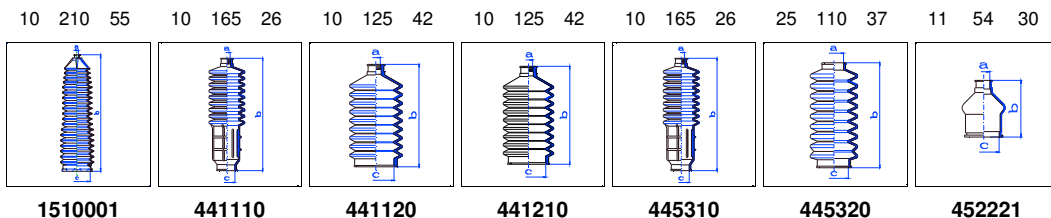

Dedra Berlina (105)

All models	01/90-07/99	MS
------------	-------------	----

o.e. Ref.	Gomet code	Type
	29 10001-1	Kit
9941582	1510001	1st C
	1510001	2nd C
		3rd C

LANCIA

Dedra Berlina/SW (105)

All models 01/90-07/99 PS