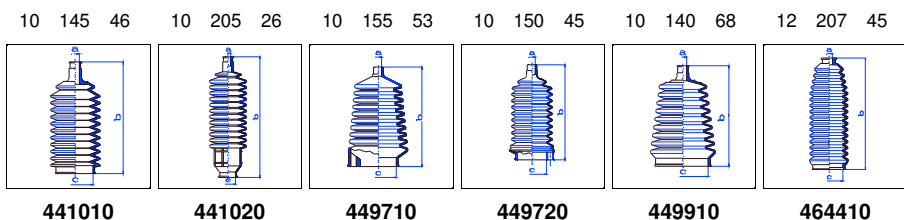

Cortina

All models	09/70-09/82	MS
------------	-------------	----

o.e. Ref.	Gomet code	Type
	88 10	Kit
6060787	441010	1st C
6060791	441020	2nd C
		3rd C

FORD

Cortina

All models 05/74-09/82 PS

o.e. Ref.	Gomet code	Type
	88 54	Kit
	445410	1st C
	445410	2nd C
		3rd C