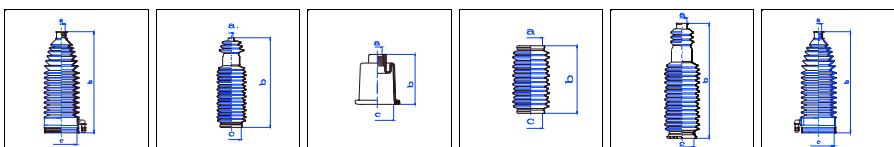

CITROEN

Xantia Berlina/Break

All models 03/93-05/98 MS

o.e. Ref.	Gomet code	Type
	89 57	Kit
96127397	455710	1st C
96127397	455710	2nd C
		3rd C

Xantia Berlina/Break

All models 03/93-05/98 PS

o.e. Ref.	Gomet code	Type
	T91 26*	Kit
406642	T472610*	1st C
406630	472620	2nd C
406621	462310	3rd C

C4 Berlina/Coupé

All models 06/04-06/06 PS

o.e. Ref.	Gomet code	Type
	T93 78	Kit
406673	T497810	1st C
406673	T497810	2nd C
		3rd C

C4 Grand Picasso

All models 10/06-On PS

o.e. Ref.	Gomet code	Type
	29 14017-7	Kit
406682	1514017	1st C
406682	1514017	2nd C
		3rd C

C4 Picasso

All models 02/07-On PS

o.e. Ref.	Gomet code	Type
	29 14017-7	Kit
406682	1514017	1st C
406682	1514017	2nd C
		3rd C

15 188 60 11 215 44 11 49 36 44 120 44 17,5 211 41 17 183 60

1514017

455710

462310

472620

T472610

T497810