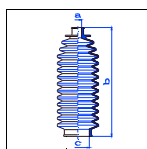

ROVER

Serie 200 (10.1989->)(XW)

All models 10/89-10/95 MS

o.e. Ref.	Gomet code	Type
	89 28	Kit
GSV1140	452810	1st C
GSV1141	452820	2nd C
		3rd C

Serie 200 (10.1989->)(XW)

All models 10/89-10/95 PS

o.e. Ref.	Gomet code	Type
	89 25	Kit
QEY000040	452510	1st C
QEY000040	452510	2nd C
		3rd C

Serie 200 (10.1992->)(XW)

All models 10/92-06/96 MS

o.e. Ref.	Gomet code	Type
	89 28	Kit
GSV1140	452810	1st C
GSV1141	452820	2nd C
		3rd C

Serie 200 (10.1992->)(XW)

All models 10/92-06/96 PS

o.e. Ref.	Gomet code	Type
	89 25	Kit
QEY000040	452510	1st C
QEY000040	452510	2nd C
		3rd C

Serie 200 (05.1996->)(RF)

All models 05/96-01/99 MS

o.e. Ref.	Gomet code	Type
	89 28	Kit
GSV1140	452810	1st C
GSV1141	452820	2nd C
		3rd C

11 150 44   11 158 33   11 150 44

452810