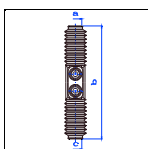

LADA

110

All models 01/95-On MS

o.e. Ref.	Gomet code	Type
	89 43	Kit
21083401224	454310	1st C
		2nd C
		3rd C

111

All models 01/95-On MS

o.e. Ref.	Gomet code	Type
	89 43	Kit
21083401224	454310	1st C
		2nd C
		3rd C

Samara

All models 01/86-On MS

o.e. Ref.	Gomet code	Type
	89 43	Kit
21083401224	454310	1st C
		2nd C
		3rd C

42 371 42

454310