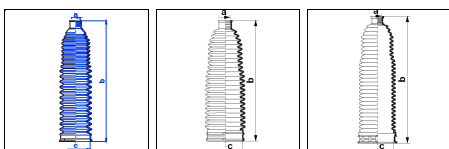

AUDI

A4 Avant (11.2004->)(8E)

All models steering box ZF 11/04-03/08 PS

o.e. Ref.	Gomet code	Type
	29 11001-1	Kit
8E0419831	1511001	1st C
8E0419831	1511001	2nd C
		3rd C

A4 Avant (11.2004->)(8E)

All models steering box KOYO 11/04-03/08 PS

o.e. Ref.	Gomet code	Type
	T92 571	Kit
8E0419831A	T485710	1st C
8E0419831B	T485810	2nd C
		3rd C

S4 Avant (11.2004->)(8E)

4,2 steering box ZF 11/04-03/06 PS

o.e. Ref.	Gomet code	Type
	29 11001-1	Kit
8E0419831	1511001	1st C
8E0419831	1511001	2nd C
		3rd C

S4 Avant (11.2004->)(8E)

4,2 steering box KOYO 11/04-03/06 PS

o.e. Ref.	Gomet code	Type
	T92 571	Kit
8E0419831A	T485710	1st C
8E0419831B	T485810	2nd C
		3rd C

A4 Cabrio (01.2006->)(8H)

All models steering box ZF 01/06-On PS

o.e. Ref.	Gomet code	Type
	29 11001-1	Kit
8E0419831	1511001	1st C
8E0419831	1511001	2nd C
		3rd C

19 250 63 22 205 54 21 254 64

1511001

T485710

T485810