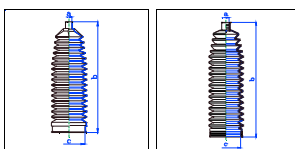

FIAT

Scudo (222)

Furgone STD 1,9 D	06/03-06/03	PS
Furgone STD 2,0 JTD	06/03-06/03	PS
Furgone EL 1,6/2,0	06/03-06/03	PS
Furgone EL 1,9 D	06/03-06/03	PS
Furgone EL 1,9 D p.3224	06/03-06/03	PS
Furgone EL 1,9 TD / 2,0 JTD	11/95-06/03	PS
Furgone EL 1,9 TD p.3224	06/03-06/03	PS
Furgone EL 2,0 JTD p.3224	06/03-06/03	PS
Furgone STD 1,9 D Vetrato	06/03-06/03	PS
Furgone EL 1,6/2,0 Vetrato	06/03-06/03	PS
Furgone EL 1,9 D Vetrato	06/03-06/03	PS
Furgone EL 1,9 D Vetrato p.3224	06/03-06/03	PS
Furgone EL 1,9 TD Vetrato	06/03-06/03	PS
Furgone EL 1,9 TD Vetrato p.3224	06/03-06/03	PS
Furgone EL 2,0 JTD Vetrato	06/03-06/03	PS
Furgone EL 2,0 JTD Vetrato p.3224	06/03-06/03	PS
Combi (5-Posti) 1,6/2,0	06/03-06/03	PS
Combi (5-Posti) 1,9 D	06/03-06/03	PS
Combi (5-Posti) 1,9 TD	06/03-06/03	PS
Combi (5-Posti) 1,9 TD CAT	06/03-06/03	PS
Combi (5-Posti) 2,0 JTD	06/03-06/03	PS
Combi (8-Posti) 1,6/2,0	06/03-06/03	PS
Combi (8-Posti) 1,9 D	06/03-06/03	PS
Combi (8-Posti) 1,9 TD	06/03-06/03	PS
Combi (8-Posti) 1,9 TD CAT	06/03-06/03	PS
Combi (8-Posti) 2,0 JTD	06/03-06/03	PS
Combi Lusso (8-Posti) 2,0	06/03-06/03	PS
Combi Lusso (8-Posti) 2,0 JTD	06/03-06/03	PS
All models	01/04-On	PS

o.e. Ref.	Gomet code	Type
77362287	29 10013-3	Kit
	1510013	1st C
	1510013	2nd C
		3rd C

Scudo Furgone/Combi (272)

All models	11/06-On	PS

o.e. Ref.	Gomet code	Type
9404066838	29 17029-9	Kit
	1517029	1st C
	1517029	2nd C
		3rd C

12 185 61 13,5 185 54,5

1510013

1517029