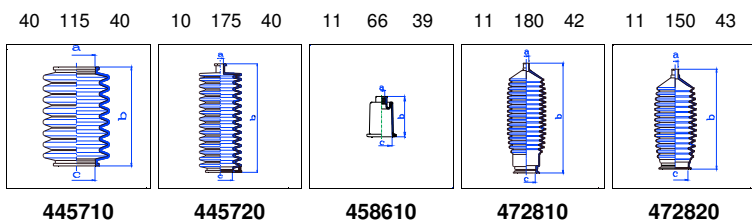

306 3-4-5 porte/Break/Cabrio

All models 01/94-01/01 MS

o.e. Ref.	Gomet code	Type
	91 28	Kit
406643	472820	1st C
406644	472810	2nd C
		3rd C

306 3-4-5 porte/Break/Cabrio

All models 01/94-01/01 PS

o.e. Ref.	Gomet code	Type
	91 284	Kit
406643	472820	1st C
406622	445710	2nd C
406616	458610	3rd C