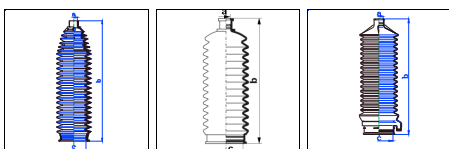

Voyager/Grand Voyager (ES/GS/RG)

All models 10/87-10/94 PS

o.e. Ref.	Gomet code	Type
	T93 72	Kit
	T497210	1st C
	T497210	2nd C
		3rd C

16 225 52 14 169 48 13 220 52

1573001

T488410

T497210

CITROEN