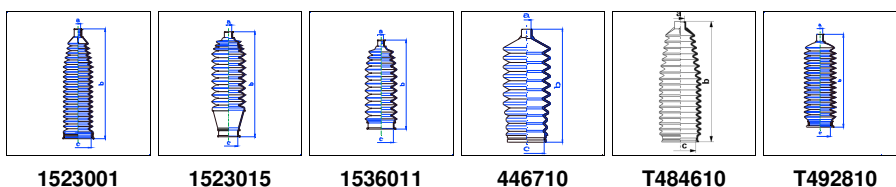

OPEL

Agila A

All models 04/00-06/03 PSE

o.e. Ref.	Gomet code	Type
	88 67	Kit
902826	446710	1st C
902826	446710	2nd C
		3rd C

Agila A

All models 08/03-07/06 PS

o.e. Ref.	Gomet code	Type
	T93 28	Kit
9204747	T492810	1st C
9204747	T492810	2nd C
		3rd C

Agila B

All models 07/08-On PS

o.e. Ref.	Gomet code	Type
	29 23015-1	Kit
93193998	1523015	1st C
93193997	1536011	2nd C
		3rd C

Meriva A

All models 08/03-07/08 PS

o.e. Ref.	Gomet code	Type
	T92 46	Kit
26102924	T484610	1st C
26102924	T484610	2nd C
		3rd C

Meriva B

All models 03/10-On PS

o.e. Ref.	Gomet code	Type
	29 23001-1	Kit
93191260	1523001	1st C
93191260	1523001	2nd C
		3rd C

14,5 211 53   12,5 185 39   12,5 152 50,5   12 175 50   13 182 49   12 165 42