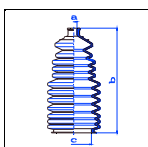

TALBOT

Simca 1308

All models 07/75-01/83 MS

o.e. Ref.	Gomet code	Type
	88 14	Kit
138704	441410	1st C
138704	441410	2nd C
		3rd C

Simca 1309

All models 10/77-01/83 MS

o.e. Ref.	Gomet code	Type
	88 14	Kit
138704	441410	1st C
138704	441410	2nd C
		3rd C

Simca 1510

All models 10/77-01/83 MS

o.e. Ref.	Gomet code	Type
	88 14	Kit
138704	441410	1st C
138704	441410	2nd C
		3rd C

Simca 1609

All models 10/76-07/79 MS

o.e. Ref.	Gomet code	Type
	88 14	Kit
138704	441410	1st C
138704	441410	2nd C
		3rd C

Simca 1610

All models 10/77-08/84 MS

o.e. Ref.	Gomet code	Type
	88 14	Kit
138704	441410	1st C
138704	441410	2nd C
		3rd C

10 150 53

441410