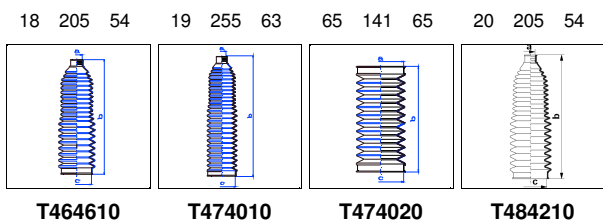

AUDI

S4 Avant (11.1994->)(B5)

2,7 08/97-10/98 PS

o.e. Ref.	Gomet code	Type
	T91 40*	Kit
4D0419831D	T464610*	1st C
8D0419831K	T474010*	2nd C
4D0419831A	T474020*	3rd C

S4 Avant (11.1994->)(B5)

2,7 11/98-12/98 PS

o.e. Ref.	Gomet code	Type
	T90 467*	Kit
4D0419831D	T464610*	1st C
4D0419831E	T484210	2nd C
4D0419831A	T474020*	3rd C

A4 Berlina (02.1999->)(B5)

1,6	02/99-11/00	PS
1,8	02/99-11/00	PS
1,8 T	02/99-11/00	PS
1,8 T Quattro	02/99-11/00	PS
1,9 TDI	02/99-11/00	PS
1,9 TDI Quattro	02/99-11/00	PS

o.e. Ref.	Gomet code	Type
	T91 40*	Kit
4D0419831D	T464610*	1st C
8D0419831K	T474010*	2nd C
4D0419831A	T474020*	3rd C

A4 Berlina (02.1999->)(B5)

2,4	02/99-11/00	PS
2,8 Quattro	02/99-11/00	PS
2,5 TDI	02/99-11/00	PS
2,5 TDI Quattro	02/99-11/00	PS

o.e. Ref.	Gomet code	Type
	T90 461	Kit
4D0419831D	T464610*	1st C
4D0419831D	T464610*	2nd C
4D0419831A	T474020*	3rd C