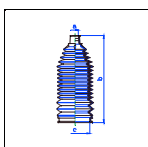

All models 07/00-12/02 PS

o.e. Ref.	Gomet code	Type
	T93 85	Kit
4553530010	T498510	1st C
4553530010	T498510	2nd C
		3rd C

14 153 54

T498510

MAZDA

121 I

All models 10/87-05/91 MS

o.e. Ref.	Gomet code	Type
	90 25	Kit
KK15032125A	462510	1st C
KK15032125A	462510	2nd C
		3rd C