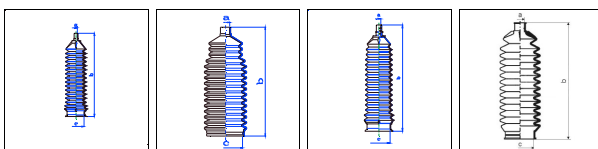

CHEVROLET

Aveo

All models 03/04-On PS

o.e. Ref.	Gomet code	Type
	T93 82	Kit
93742565	T498210	1st C
93742565	T498210	2nd C
		3rd C

Matiz

All models 01/05-01/05 PS

o.e. Ref.	Gomet code	Type
	29 44005-5	Kit
93741087	1544005	1st C
93741087	1544005	2nd C
		3rd C

Lacetti

All models 01/05-On PS

o.e. Ref.	Gomet code	Type
	T93 89	Kit
93742552	T498910	1st C
93742552	T498910	2nd C
		3rd C

Nubira Berlina

All models 01/05-On PS

o.e. Ref.	Gomet code	Type
	T90 47	Kit
520738	T464710	1st C
520738	T464710	2nd C
		3rd C

Nubira Wagon

All models 01/05-On PS

o.e. Ref.	Gomet code	Type
	T93 89	Kit
93742552	T498910	1st C
93742552	T498910	2nd C
		3rd C

11 197 45   13 166 49   11 203 45   13 173 49

1544005

T464710

T498210

T498910