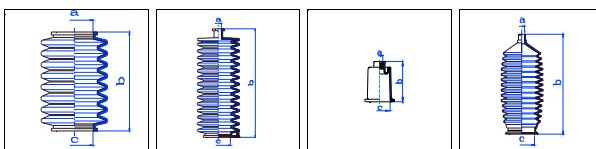

CITROEN

Berlingo (08.1996->)

Combi 1,4i	08/96-12/00	PS
Combi 1,8i	05/97-12/00	PS
Combi 1,9 D	08/96-12/00	PS
Combi 1,9 D	08/96-12/00	PS
Furgone 800 1,9 D	08/96-12/00	PS
Multispace 1,4i	02/97-12/00	PS
Multispace 1,6i 16V	12/00-12/00	PS
Multispace 1,8i	05/97-12/00	PS
Multispace 1,9 D	02/97-12/00	PS

o.e. Ref.	Gomet code	Type
	88 57	Kit
406620	445720	1st C
406622	445710	2nd C
406616	458610	3rd C

Berlingo (08.1996->)

Combi 2,0 HDI	09/99-12/00	PS
Furgone 600 1,4i	08/96-12/00	PS
Furgone 600 1,8 D	08/96-12/00	PS
Furgone 600 1,9 D	08/96-12/00	PS
Furgone 600 2,0 HDI	06/00-12/00	PS
Furgone 800 2,0 HDI	06/00-12/00	PS
Multispace 2,0 HDI	09/99-12/00	PS

o.e. Ref.	Gomet code	Type
	91 284	Kit
406643	472820	1st C
406622	445710	2nd C
406616	458610	3rd C

Berlingo (10.2002->)

Multispace Plus 1,4 Bivalent	12/03-04/06	PS
Furgone 600 1,4	12/02-04/06	PS
Furgone 600 1,4 Bivalent	08/03-04/06	PS
Furgone 600 D70 Liv.B	07/04-04/06	PS
Furgone 600 HDi 90 Liv.B	07/04-06/05	PS
Furgone 800 D70 Liv.B	07/04-04/06	PS
Furgone 800 HDi 90 Liv.B	07/04-06/05	PS
Combi 1,4 X	12/02-06/05	PS
Multispace 1,4	12/02-06/05	PS
Multispace 1,4 Bivalent	08/03-04/06	PS
Multispace 1,6 16V	12/02-06/05	PS
Multispace 1,9 D	12/02-06/05	PS

o.e. Ref.	Gomet code	Type
	88 57	Kit
406620	445720	1st C
406622	445710	2nd C
406616	458610	3rd C

40 115 40   10 175 40   11 66 39   11 150 43

445710

445720

458610

472820