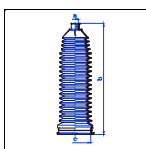

16 218 67 16 198 58 14 195 56

1533023

1533025

T489910

MG

MG ZT/ZT-T

All models 06/01-On PS

o.e. Ref.	Gomet code	Type
	T93 25	Kit
QFW000060	T492510	1st C
QFW000060	T492510	2nd C
		3rd C