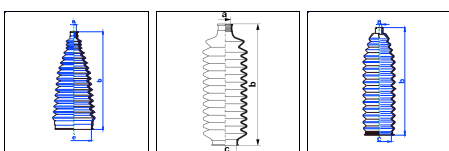

DAIHATSU

Move (L6..)

All models 01/97-On PS

o.e. Ref.	Gomet code	Type
	92 90	Kit
4553597201	489010	1st C
4553597201	489010	2nd C
		3rd C

Materia (M4)

All models 10/06-01/08 PS

o.e. Ref.	Gomet code	Type
	28 15003-3	Kit
45535B2010	1415003	1st C
45535B2010	1415003	2nd C
		3rd C

YRV (M2..)

All models 01/01-On PS

o.e. Ref.	Gomet code	Type
	T91 87	Kit
4553587401	T478710	1st C
4553587401	T478710	2nd C
		3rd C

Terios (J100/J210/J211)

All models 09/97-On PS

o.e. Ref.	Gomet code	Type
	T91 87	Kit
4553587401	T478710	1st C
4553587401	T478710	2nd C
		3rd C

11 182 58 11,5 162 35 14 211 44

1415003

489010

T478710