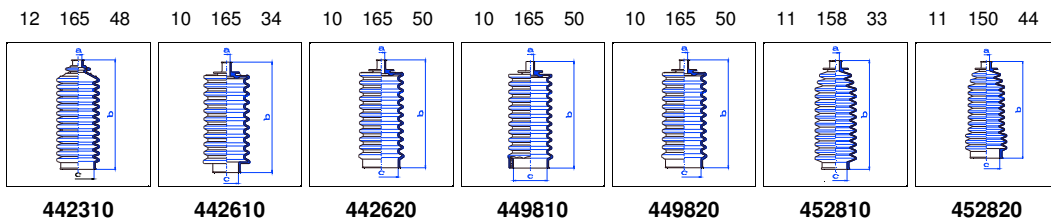

ROVER

2600

2.6 SD1 08/77-10/86 PS

o.e. Ref.	Gomet code	Type
	88 98	Kit
	449810	1st C
	449820	2nd C
		3rd C

3500

3.5 04/68-06/70 MS

o.e. Ref.	Gomet code	Type
	88 23	Kit
AAU3355	442310	1st C
AAU3355	442310	2nd C
		3rd C

3500

3.5 04/68-06/76 PS

o.e. Ref.	Gomet code	Type
	88 26	Kit
	442610	1st C
	442620	2nd C
		3rd C

3500

3.5 SD1 06/76-10/86 PS

o.e. Ref.	Gomet code	Type
	88 98	Kit
	449810	1st C
	449820	2nd C
		3rd C

Cabriolet

All models 01/92-11/99 MS

o.e. Ref.	Gomet code	Type
	89 28	Kit
GSV1140	452810	1st C
GSV1141	452820	2nd C
		3rd C