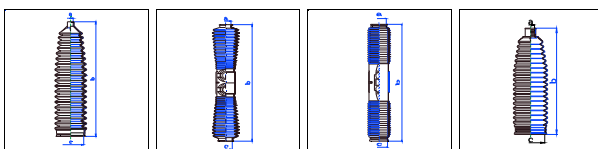

OPEL

Astra F Berlina/Wagon/Van/Cabrio

All models Steering box Saginaw 08/91-08/97 MS/PS

o.e. Ref.	Gomet code	Type
	90 43	Kit
902829	464310	1st C
		2nd C
		3rd C

Astra F Berlina/Wagon/Van/Cabrio

All models Steering box ZF 08/91-08/97 MS/PS

o.e. Ref.	Gomet code	Type
	90 29	Kit
1609076	462910	1st C
		2nd C
		3rd C

Astra G Berlina/Wagon/Coupe/Cabrio

All models Steering box Delphi 02/98-08/05 PS

o.e. Ref.	Gomet code	Type
	29 23007-7	Kit
1609109	1523007	1st C
1609109	1523007	2nd C
		3rd C

Astra H Berlina/Wagon

All models Steering box ZF 03/04-07/06 PS

o.e. Ref.	Gomet code	Type
	T93 29	Kit
1609153	T492910	1st C
1609153	T492910	2nd C
		3rd C

Astra GTC

All models Steering box Delphi 02/05-07/06 PS

o.e. Ref.	Gomet code	Type
	29 23007-7	Kit
1609109	1523007	1st C
1609109	1523007	2nd C
		3rd C

13,5 190 49,5 44 348 55 53 475 58 13 190 48

1523007

462910

464310

T492910