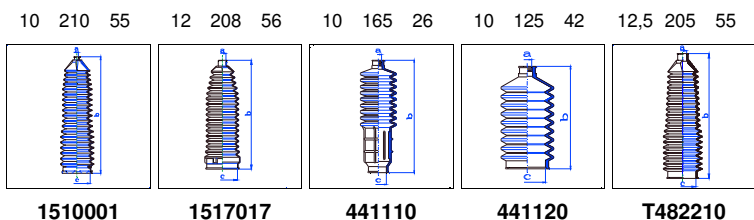

FIAT

Fiorino (255)

All models 04/78-On MS

o.e. Ref.	Gomet code	Type
	88 11	Kit
7583243	441110	1st C
7583242	441120	2nd C
		3rd C

Bravo/Brava (182)

All models 06/95-08/01 PS

o.e. Ref.	Gomet code	Type
9941582	29 10001-1	Kit
	1510001	1st C
	1510001	2nd C
		3rd C

Bravo (198)

All models 03/07-On PS

o.e. Ref.	Gomet code	Type
77364341	29 17017-7	Kit
	1517017	1st C
	1517017	2nd C
		3rd C

Stilo/Stilo Multiwagon (192)

All models 09/01-03/07 PS

o.e. Ref.	Gomet code	Type
9949213	T92 22	Kit
	T482210	1st C
	T482210	2nd C
		3rd C

Regata Berlina (149)

All models 10/83-04/89 MS

o.e. Ref.	Gomet code	Type
	88 11	Kit
7583243	441110	1st C
7583242	441120	2nd C
		3rd C