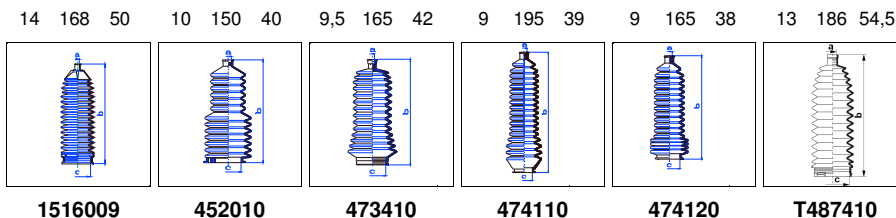

RENAULT

Espace/Grand Espace (JE0)

All models 12/96-05/01 PS

o.e. Ref.	Gomet code	Type
	91 34	Kit
6025370231	473410	1st C
6025370231	473410	2nd C
		3rd C

Espace IV (JK0)

All models 10/02-On PS

o.e. Ref.	Gomet code	Type
	T92 74	Kit
7701474075	T487410	1st C
7701474075	T487410	2nd C
		3rd C