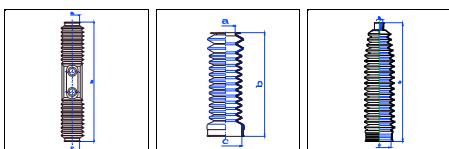

40 550 48 27 150 45 15,5 190 49,5

448410

448510

T492010

AUDI

100

All models 08/71-10/94 PS

o.e. Ref.	Gomet code	Type
	88 84	Kit
431419831	448410	1st C
		2nd C
		3rd C