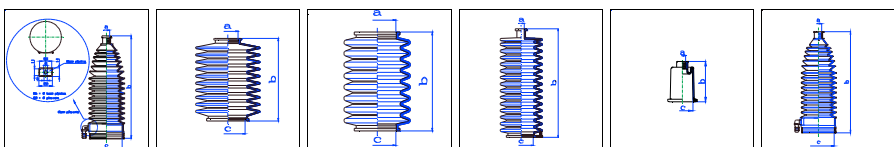

404

All models 04/63-09/75 MS

o.e. Ref.	Gomet code	Type
	88 18	Kit
406603	441810	1st C
406603	441810	2nd C
		3rd C

15,5 190 61 26 105 44 40 115 40 10 175 40 11 66 39 17 183 60

1514029

441810

445710

445720