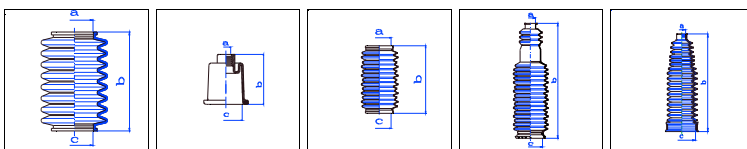

o.e. Ref.	Gomet code	Type
	T91 26*	Kit
406642	T472610*	1st C
406630	472620	2nd C
406621	462310	3rd C

40 115 40 11 49 36 44 120 44 17,5 211 41 20,5 180 58

445710

462310

472620

T472610

T473210

PEUGEOT