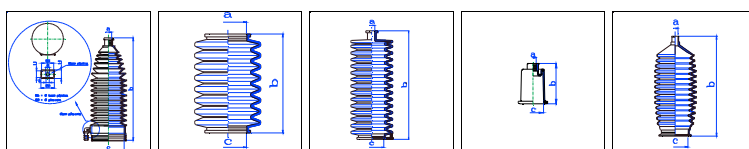

PEUGEOT

5008

1,6 16V THP	09/09-On	PS
1,6 16V Vti	09/09-On	PS
1,6 HDI FAP	09/09-On	PS

o.e. Ref.	Gomet code	Type
	29 14029-9	Kit
406685	1514029	1st C
406685	1514029	2nd C
		3rd C

Ranch

170C	07/96-11/00	PS
Combi	07/96-03/99	PS

o.e. Ref.	Gomet code	Type
	91 284	Kit
406643	472820	1st C
406622	445710	2nd C
406616	458610	3rd C

Ranch

190C	07/96-11/00	PS
Break	07/96-11/00	PS
Combi	04/99-11/00	PS
Quiksilver	07/96-11/00	PS
Furgone 170 C Standard	11/02-12/04	PS
Furgone 170 C Confort	11/02-12/04	PS
Furgone 190 C Confort	11/02-12/04	PS
Combi XT	11/02-12/04	PS
Combi XR	11/02-12/04	PS
Combi Lee	11/02-12/04	PS

o.e. Ref.	Gomet code	Type
	88 57	Kit
406620	445720	1st C
406622	445710	2nd C
406616	458610	3rd C

Partner (5)

Electrique	01/99-On	MS

o.e. Ref.	Gomet code	Type
	88 573	Kit
406622	445710	1st C
406616	458610	2nd C
		3rd C

15,5 190 61 40 115 40 10 175 40 11 66 39 11 150 43

1514029

445710

445720

458610

472820