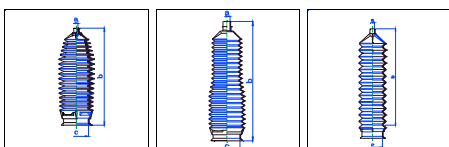

KIA

Rio

All models 08/05-On PS

o.e. Ref.	Gomet code	Type
	29 38013-3	Kit
577401G000	1538013	1st C
577401G000	1538013	2nd C
		3rd C

Sephia

GTX 09/93-10/97 PS
SLX 02/96-10/97 PS

o.e. Ref.	Gomet code	Type
	T92 10	Kit
0K20332125	T481000	1st C
0K20332125	T481000	2nd C
		3rd C

Sephia

SLX 09/93-01/96 PS

o.e. Ref.	Gomet code	Type
	T93 35	Kit
0H0023212X	T493510	1st C
0H0023212X	T493510	2nd C
		3rd C

Shuma

All models 09/97-05/04 PS

o.e. Ref.	Gomet code	Type
	T92 10	Kit
0K20332125	T481000	1st C
0K20332125	T481000	2nd C
		3rd C

Shuma

All models 05/04-On PS

o.e. Ref.	Gomet code	Type
	T93 35	Kit
0H0023212X	T493510	1st C
0H0023212X	T493510	2nd C
		3rd C

12 170 49 13 224 49 12,5 215 44

1538013

T481000

T493510