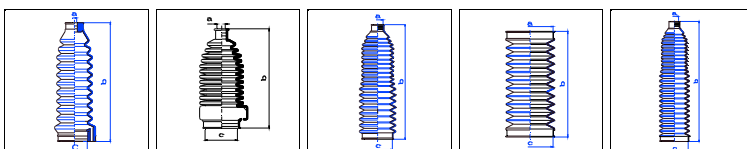

VOLKSWAGEN

Corrado (509)

VR 6	08/91-07/95	PS
VR 6 Exclusiv	08/92-07/95	PS

o.e. Ref.	Gomet code	Type
	91 46	Kit
357422831B	474610	1st C
357422831B	474610	2nd C
		3rd C

Passat Berlina/Variant (312)

All models	04/88-08/93	PS

o.e. Ref.	Gomet code	Type
	90 60	Kit
1H0422831B	466010	1st C
1H0422831B	466010	2nd C
		3rd C

Passat Berlina/Variant (3A2/3A5)

All models	10/93-05/96	PS

o.e. Ref.	Gomet code	Type
	90 60	Kit
1H0422831B	466010	1st C
1H0422831B	466010	2nd C
		3rd C

Passat Berlina/Variant (3B2/3B5)

1,6	10/96-01/99	PS
1,8	10/96-01/99	PS
1,8 Turbo	05/97-01/99	PS
2,3 V5	10/96-01/99	PS
1,9TDI	05/97-01/99	PS
1,8 Syncro/4Motion	10/96-01/99	PS
2,3 V5 Syncro/4Motion	05/97-01/99	PS
1,9 TDI Syncro/4Motion	05/97-01/99	PS

o.e. Ref.	Gomet code	Type
	T90 462*	Kit
4D0419831D	T464610*	1st C
8D0419831J	T491000	2nd C
4D0419831A	T474020*	3rd C

10 210 41   13 138 45   18 205 54   65 141 65   17,5 255 63

466010

474610

T464610

T474020

T491000