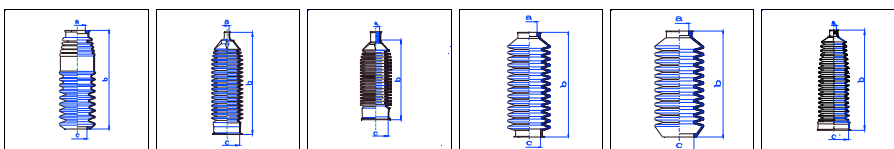

PORSCHE

911 (Type 964)

All models 08/89-08/93 MS

o.e. Ref.	Gomet code	Type
	28 31005-5	Kit
96434719103	1431005	1st C
96434719103	1431005	2nd C
		3rd C

911 (Type 993)

All models 08/93-08/95 MS

o.e. Ref.	Gomet code	Type
	88 42	Kit
171419831C	444220	1st C
171419832C	444210	2nd C
		3rd C

911 (Type 996)

All models 05/97-08/04 PS

o.e. Ref.	Gomet code	Type
	29 31001-1	Kit
99634719104	1531001	1st C
99634719104	1531001	2nd C
		3rd C

911 (Type 997)

All models 08/05-On PS

o.e. Ref.	Gomet code	Type
	29 31003-3	Kit
99734719100	1531003	1st C
99734719100	1531003	2nd C
		3rd C

Cayenne (Type 9PA)

All models 08/02-07/08 PS

o.e. Ref.	Gomet code	Type
	T92 47	Kit
95534719110	T484710	1st C
95534719110	T484710	2nd C
		3rd C

25 155 40 12 178 51 14,5 163 51 25 144 35 25 126 39 15,5 195 66

1431005

1531001

1531003

444210

444220

T484710