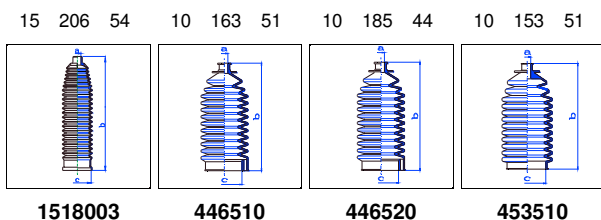

VOLVO

S 40

All models 09/95-07/03 PS

o.e. Ref.	Gomet code	Type
	29 18003-3	Kit
30723085	1518003	1st C
30723085	1518003	2nd C
		3rd C

V 40

All models 09/95-07/03 PS

o.e. Ref.	Gomet code	Type
	89 35	Kit
271554	453510	1st C
271554	453510	2nd C
		3rd C

S 40

All models 12/03-On PS

o.e. Ref.	Gomet code	Type
	88 65	Kit
1272925	446510	1st C
1272924	446520	2nd C
		3rd C

V 50

All models 01/05-On PS

o.e. Ref.	Gomet code	Type
	89 35	Kit
271554	453510	1st C
271554	453510	2nd C
		3rd C