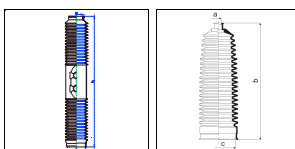

LAND ROVER

Discovery III

All models 10/04-On PS

o.e. Ref.	Gomet code	Type
	T93 24	Kit
QFW500010	T492410	1st C
QFW500010	T492410	2nd C
		3rd C

Freelander (LN)

Softback 1,8 i 86 KW	01/00-12/00	PS
Softback 1,8 i 88 KW	01/98-12/00	PS
Softback 2,0 TD4 82 KW	01/00-12/00	PS
Softback 2,5 V6 130 KW	01/00-12/00	PS
Hardback 1,8 i 86 KW	01/00-12/00	PS
Hardback 1,8 i 88 KW	01/98-12/00	PS
Hardback 2,0 Di 72 KW	01/98-12/00	PS
Hardback 2,0 TD4 82 KW	01/00-12/00	PS
Hardback 2,5 V6 130 KW	01/00-12/00	PS
S.W. 1,8 i 86 KW	01/00-12/00	PS
S.W. 1,8 i 88 KW	01/98-12/00	PS
S.W. 2,0 Di 72 KW	01/98-12/00	PS
S.W. 2,0 TD4 82 KW	01/00-12/00	PS
S.W. 2,5 V6 130 KW	01/00-12/00	PS

o.e. Ref.	Gomet code	Type
	91 99	Kit
QEY100080	479910	1st C
		2nd C
		3rd C

44 480 67 15 238 67

479910

T492410