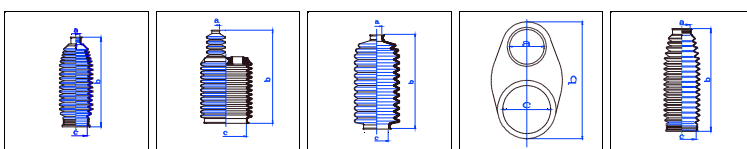

ALFA ROMEO

159 (140)

All models 09/05-11/06 PS

o.e. Ref.	Gomet code	Type
77363705	T93 81	Kit
	T498110	1st C
	T498110	2nd C
		3rd C

159 (140)

All models 12/06-On PS

o.e. Ref.	Gomet code	Type
77364750	29 10015-5	Kit
	1510015	1st C
	1510015	2nd C
		3rd C

159 Sportwagon (140)

All models 02/06-11/06 PS

o.e. Ref.	Gomet code	Type
77363705	T93 81	Kit
	T498110	1st C
	T498110	2nd C
		3rd C

159 Sportwagon (140)

All models 12/06-On PS

o.e. Ref.	Gomet code	Type
77364750	29 10015-5	Kit
	1510015	1st C
	1510015	2nd C
		3rd C

164 (164/168)

All models 09/88-12/95 PS

o.e. Ref.	Gomet code	Type
9943835	90 28	Kit
	462810	1st C
	462820	2nd C
36020066	462830	3rd C

19,5 175 51 10 223 100 9 160 43 33 103 44 34 196 51

1510015

462810

462820

462830

T498110