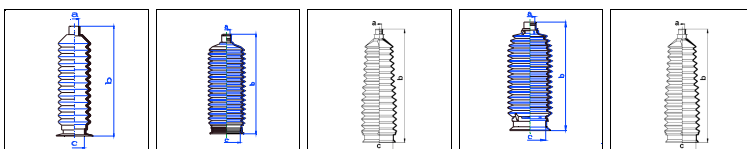

KIA

Picanto

All models 03/04-On PS

o.e. Ref.	Gomet code	Type
	T93 36	Kit
5774007000	T493610	1st C
5774007000	T493610	2nd C
		3rd C

Cerato

All models 05/04-On PS

o.e. Ref.	Gomet code	Type
	T93 22	Kit
577402D000	T492210	1st C
577402D000	T492210	2nd C
		3rd C

Pride

All models 03/95-On PS

o.e. Ref.	Gomet code	Type
	90 25	Kit
KK15032125A	462510	1st C
KK15032125A	462510	2nd C
		3rd C

Rio

All models 05/00-10/04 MS

o.e. Ref.	Gomet code	Type
	T93 371	Kit
MDX5032125A	T493710	1st C
MDX5032125A	T493710	2nd C
		3rd C

Rio

All models 05/00-10/04 PS

o.e. Ref.	Gomet code	Type
	T93 34	Kit
0K30B32125	T493410	1st C
0K30B32125	T493410	2nd C
		3rd C

12 195 37 15 177 48 13,5 197 47 13 179 48 16 186 48

462510

T492210

T493410

T493610

T493710