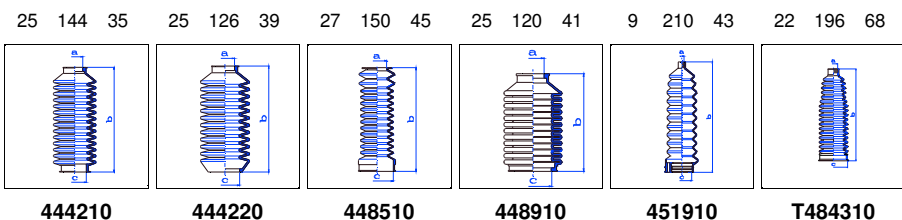

VOLKSWAGEN

Phaeton (3D2/3D8)

All models 05/02-On PS

o.e. Ref.	Gomet code	Type
	T92 43	Kit
4E0419831	T484310	1st C
4E0419831	T484310	2nd C
		3rd C

Santana (32B)

All models 10/80-04/88 MS

o.e. Ref.	Gomet code	Type
	88 85	Kit
811419831B	448510	1st C
811419831B	448510	2nd C
		3rd C

Scirocco (53)

All models 04/74-07/79 MS

o.e. Ref.	Gomet code	Type
	88 42	Kit
171419831C	444220	1st C
171419832C	444210	2nd C
		3rd C

Scirocco (53B)

All models 08/83-07/84 MS

o.e. Ref.	Gomet code	Type
	88 89	Kit
191419831	448910	1st C
191419831	448910	2nd C
		3rd C

Scirocco (53B)

All models 08/83-07/92 PS

o.e. Ref.	Gomet code	Type
	89 19	Kit
175422831	451910	1st C
175422831	451910	2nd C
		3rd C