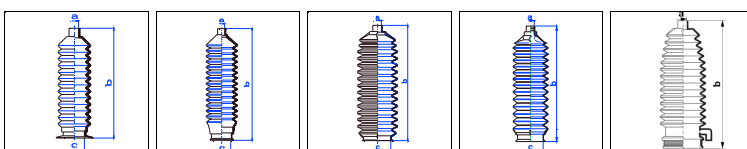

MAZDA

121 I

All models 10/87-05/91 MS

o.e. Ref.	Gomet code	Type
	90 25	Kit
KK15032125A	462510	1st C
KK15032125A	462510	2nd C
		3rd C

121 II (DB)

All models 11/90-08/93 MS

o.e. Ref.	Gomet code	Type
	T91 16	Kit
BF673212X	T471610	1st C
BF673212X	T471610	2nd C
		3rd C

121 II (DB)

All models 07/94-01/95 PS

o.e. Ref.	Gomet code	Type
	T92 14	Kit
D2103212X	T481410	1st C
D2103212X	T481410	2nd C
		3rd C

121 III (ZQ)

All models 01/96-On MS

o.e. Ref.	Gomet code	Type
	90 52	Kit
1E0032125	465210	1st C
1E0032125	465210	2nd C
		3rd C

121 III (ZQ)

All models 01/96-On PS

o.e. Ref.	Gomet code	Type
	T92 81	Kit
4045250	T488110	1st C
4045250	T488110	2nd C
		3rd C

12 195 37   14 228 37   13 185 38   12 205 43   14 192 55,5

462510

465210

T471610

T481410

T488110