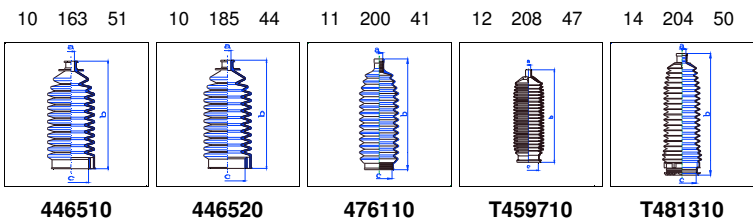

VOLVO

480

S	03/92-09/94	PS
Turbo	09/86-09/94	PS

o.e. Ref.	Gomet code	Type
	91 61	Kit
3345796	476110	1st C
3345796	476110	2nd C
		3rd C

740

All models	09/84-09/91	MS

o.e. Ref.	Gomet code	Type
	88 65	Kit
1272925	446510	1st C
1272924	446520	2nd C
		3rd C

740

All models	09/87-09/91	PS

o.e. Ref.	Gomet code	Type
	T89 97	Kit
3342893	T459710	1st C
3342893	T459710	2nd C
		3rd C

760

All models	09/82-09/89	MS
All models	09/82-09/89	PS

o.e. Ref.	Gomet code	Type
	T92 13	Kit
272418	T481310	1st C
272418	T481310	2nd C
		3rd C

850

All models	09/91-11/96	PS

o.e. Ref.	Gomet code	Type
	T92 13	Kit
272418	T481310	1st C
272418	T481310	2nd C
		3rd C