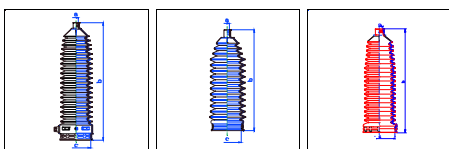

MERCEDES-BENZ

Classe C Berlina/Wagon/Sportcoupè (BM 203)

All models 02/00-02/07 PS

o.e. Ref.	Gomet code	Type
	T92 86	Kit
2034602300	T488610	1st C
2034602300	T488610	2nd C
		3rd C

Classe C Berlina/Wagon (BM 204)

All models 2WD 01/07-On PS

o.e. Ref.	Gomet code	Type
	29 33015-5	Kit
2044630296	1533015	1st C
2044630296	1533015	2nd C
		3rd C

Classe C Berlina/Wagon (BM 204)

All models 4WD 01/07-On PS

o.e. Ref.	Gomet code	Type
	29 33019-9	Kit
2044630296	1533019	1st C
2044630396	1533019	2nd C
		3rd C

Classe CLC (BM 203)

All models 04/08-On PS

o.e. Ref.	Gomet code	Type
	T92 86	Kit
2034602300	T488610	1st C
2034602300	T488610	2nd C
		3rd C

Classe E Berlina/Berlina Ds/Wagon (BM 210)

All models 05/95-03/02 PS

o.e. Ref.	Gomet code	Type
	T92 86	Kit
2034602300	T488610	1st C
2034602300	T488610	2nd C
		3rd C

14 230 63 13 190 56 14 213 64

1533015

1533019

T488610