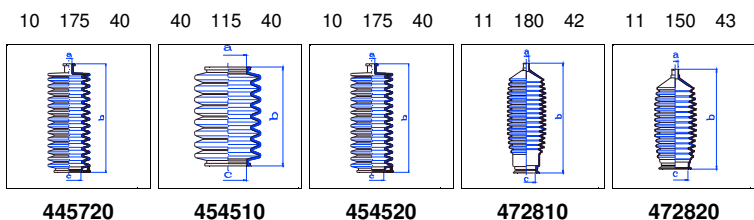

PEUGEOT

Partner (5)

1,4i Bi-Fuel	04/03-On	PS
1,6 Hdi	02/06-On	PS

o.e. Ref.	Gomet code	Type
	89 45	Kit
91510923	454520	1st C
91510864	454510	2nd C
		3rd C

Partner Combispac (5F)

1,1i	06/96-On	MS
1,4i	06/96-On	MS
1,8i	05/97-On	MS
1,9 D	06/96-On	MS

o.e. Ref.	Gomet code	Type
	91 28	Kit
406643	472820	1st C
406644	472810	2nd C
		3rd C

Partner Combispac (5F)

1,1i	06/96-On	PS
1,4i	06/96-On	PS
1,6i 16V	06/96-On	PS
1,8i	05/97-On	PS
1,6 HDi	10/04-On	PS
1,9 D	06/96-On	PS
2,0 HDi	02/00-On	PS

o.e. Ref.	Gomet code	Type
	88 574	Kit
406620	445720	1st C
406620	445720	2nd C
406643	472820	3rd C