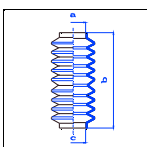

ROLLS-ROYCE

Corniche

All models 10/97-On PS

o.e. Ref.	Gomet code	Type
	90 56	Kit
	465610	1st C
	465610	2nd C
		3rd C

Silver Dawn

All models 05/95-On PS

o.e. Ref.	Gomet code	Type
	90 56	Kit
	465610	1st C
	465610	2nd C
		3rd C

Silver Seraph

All models 03/98-On PS

o.e. Ref.	Gomet code	Type
	90 56	Kit
	465610	1st C
	465610	2nd C
		3rd C

42 158 42

465610