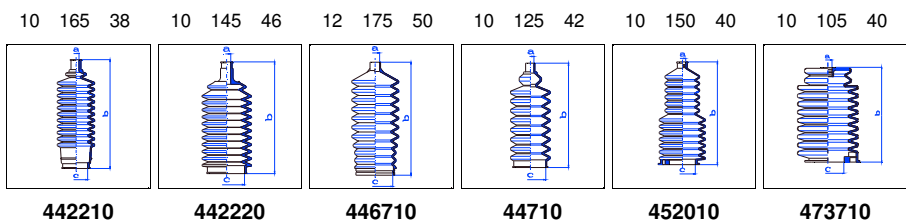

VAUXHALL

Agila (H00)

All models 09/00-On PSE

o.e. Ref.	Gomet code	Type
	88 67	Kit
902826	446710	1st C
902826	446710	2nd C
		3rd C

Arena

All models 03/98/08/01 PS

o.e. Ref.	Gomet code	Type
	91 375	Kit
9120709	473710	1st C
9109403	452010	2nd C
		3rd C

Nova

All models 09/82-10/94 PSE

o.e. Ref.	Gomet code	Type
	88 67	Kit
902826	446710	1st C
902826	446710	2nd C
		3rd C

Viva

1.2 Steering box Burman 09/68-01/80 MS
1.3 Steering box Burman 09/68-01/80 MS

o.e. Ref.	Gomet code	Type
	88 7	Kit
	44710	1st C
	44710	2nd C
		3rd C

Viva

1.2 Steering box CAM 09/68-01/80 MS
1.3 Steering box CAM 09/68-01/80 MS

o.e. Ref.	Gomet code	Type
	88 22	Kit
	442210	1st C
	442220	2nd C
		3rd C