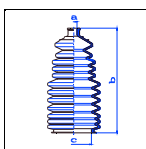

TALBOT

Simca 1000 I/II/III

All models 08/68-01/78 MS

o.e. Ref.	Gomet code	Type
	88 44	Kit
131331	444410	1st C
131331	444410	2nd C
		3rd C

Simca 1006

All models 07/76-07/78 MS

o.e. Ref.	Gomet code	Type
	88 44	Kit
131331	444410	1st C
131331	444410	2nd C
		3rd C

Simca 1100

All models 12/68-09/85 MS

o.e. Ref.	Gomet code	Type
	88 64	Kit
163203	446410	1st C
163203	446410	2nd C
		3rd C

Simca 1301

All models 10/74-07/76 MS

o.e. Ref.	Gomet code	Type
	88 14	Kit
138704	441410	1st C
138704	441410	2nd C
		3rd C

Simca 1307

All models 07/75-06/79 MS

o.e. Ref.	Gomet code	Type
	88 14	Kit
138704	441410	1st C
138704	441410	2nd C
		3rd C

10 150 53 36 90 50 10 150 53

441410