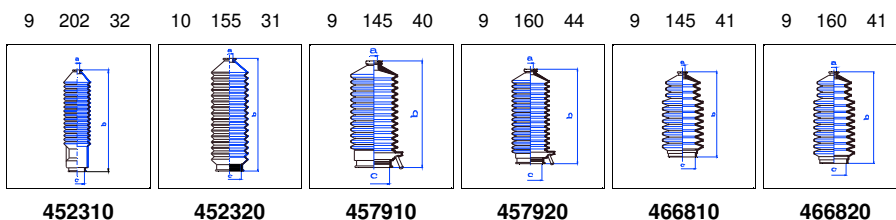

NISSAN

Sunny II (B11)

1,3	08/85-03/89	PS
1,4	03/89-12/90	PS
1,5	09/85-08/86	PS

o.e. Ref.	Gomet code	Type
	89 79	Kit
4820305F00	457910	1st C
4820453A00	457920	2nd C
		3rd C

Sunny III (B12/N13)

All models	04/83-04/89	MS

o.e. Ref.	Gomet code	Type
	89 23	Kit
4820401F00	452310	1st C
4020301F00	452320	2nd C
		3rd C

Sunny III (B12/N13)

All models	To-12/90	PS

o.e. Ref.	Gomet code	Type
	89 79	Kit
4820305F00	457910	1st C
4820453A00	457920	2nd C
		3rd C

Sunny III (B12/N13)

All models	01/91-01/94	PS

o.e. Ref.	Gomet code	Type
	90 68	Kit
4820353Y01	466810	1st C
4820350Y25	466820	2nd C
		3rd C