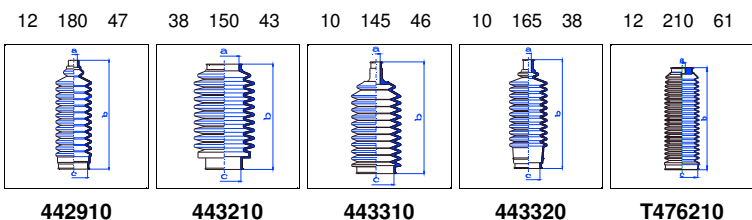

ALFA ROMEO

166 (136)

All models 06/98-On PS

o.e. Ref.	Gomet code	Type
9947921	T91 62	Kit
	T476210	1st C
	T476210	2nd C
		3rd C

Alfasud (901;902,904)

All models 06/72-12/89 MS

o.e. Ref.	Gomet code	Type
	88 32	Kit
102962	443210	1st C
102962	443210	2nd C
		3rd C

Alfetta (116)

1.6 01/75-11/84 PS
2.0i 05/83-12/88 PS
2.0i Quadrifoglio 05/83-12/88 PS
2.0 TD 05/83-12/88 PS
2.4 TD 05/83-12/88 PS

o.e. Ref.	Gomet code	Type
	88 29	Kit
60724154	442910	1st C
60724154	442910	2nd C
		3rd C

Alfetta (116)

1.8 01/72-11/84 MS
2.0 01/72-11/84 MS

o.e. Ref.	Gomet code	Type
	88 33	Kit
60724083	443310	1st C
60724080	443320	2nd C
		3rd C