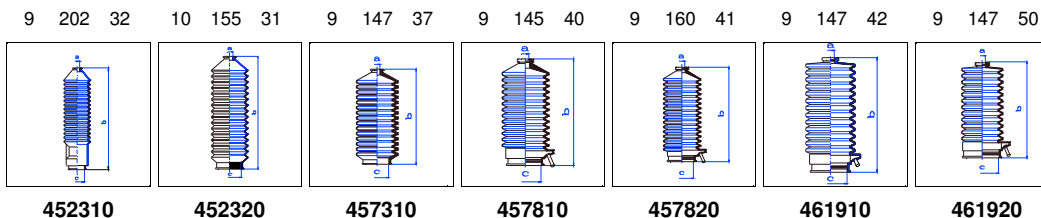

NISSAN

Sunny II (B11)

1,3	05/82-04/83	MS
1,5	05/82-07/84	MS
1,7 D	02/83-07/84	MS

o.e. Ref.	Gomet code	Type
	89 73	Kit
4820311A00	457310	1st C
4820311A00	457310	2nd C
		3rd C

Sunny II (B11)

1,3	04/83-04/89	MS
1,4	03/89-12/90	MS
1,5	07/84-09/85	MS
1,7 D	08/84-09/85	MS

o.e. Ref.	Gomet code	Type
	89 23	Kit
4820401F00	452310	1st C
4020301F00	452320	2nd C
		3rd C

Sunny II (B11)

1,3	05/82-04/83	PS
1,5	05/82-07/84	PS
1,7 D	02/83-07/84	PS

o.e. Ref.	Gomet code	Type
	90 19	Kit
4820303B00	461910	1st C
4820403B00	461920	2nd C
		3rd C

Sunny II (B11)

1,3	04/83-08/85	PS
1,5	07/84-09/85	PS
1,7 D	08/84-09/85	PS

o.e. Ref.	Gomet code	Type
	89 78	Kit
4820305F22	457810	1st C
4820405F00	457820	2nd C
		3rd C