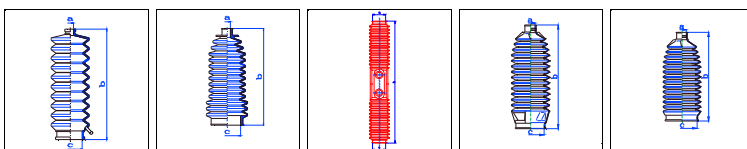

Ballade

All models 08/75-11/83 MS

o.e. Ref.	Gomet code	Type
	88 405	Kit
53534634000	444015	1st C
53534634000	444015	2nd C
		3rd C

9 147 39 11 150 44 61 450 71 12 182 44 12,5 170 51,5

444015

452510

483910

T497410