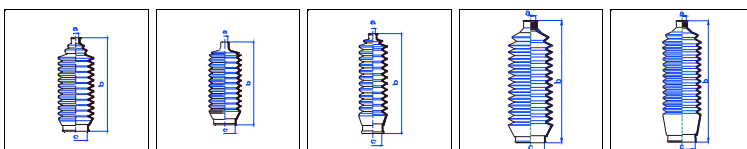

mitsubishi

Cordia

All models 10/82-12/86 MS

o.e. Ref.	Gomet code	Type
	89 69	Kit
MB266166	456910	1st C
MB266165	456920	2nd C
		3rd C

Cordia

All models 10/82-12/86 PS

o.e. Ref.	Gomet code	Type
	89 68	Kit
MB501711	456810	1st C
MB501711	456810	2nd C
		3rd C

Galant I/II/III (A12/A12-V/A16/A16-V/E1-A)

All models 01/77-12/85 MS

o.e. Ref.	Gomet code	Type
	89 69	Kit
MB266166	456910	1st C
MB266165	456920	2nd C
		3rd C

Galant II/III/IV/V/VI (A16/A16-V/E1-A/E3-A/E5-A/E7-A/E8-A/EA)

All models 09/80-09/00 PS

o.e. Ref.	Gomet code	Type
	89 68	Kit
MB501711	456810	1st C
MB501711	456810	2nd C
		3rd C

Montero II/III

All models 11/97-On PS

o.e. Ref.	Gomet code	Type
	91 79	Kit
MR510271	477910	1st C
MR510272	477920	2nd C
		3rd C

11 185 46   11 184 43   11 190 36   17 207 50   17 240 51

456810

456910

456920

477910

477920