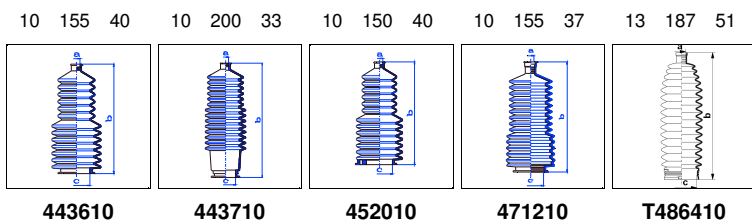

RENAULT

R25

All models 08/83-04/90 PS

o.e. Ref.	Gomet code	Type
	89 20	Kit
7701469617	452010	1st C
7701469617	452010	2nd C
		3rd C

R30

All models 02/75-03/86 MS

o.e. Ref.	Gomet code	Type
	88 365	Kit
7700653459	443610	1st C
7700680852	443710	2nd C
		3rd C

R30

All models 02/75-03/86 PS

o.e. Ref.	Gomet code	Type
	89 20	Kit
7701469617	452010	1st C
7701469617	452010	2nd C
		3rd C

Laguna/Laguna Grandtour (B56/K56)

All models 06/94-02/98 PS

o.e. Ref.	Gomet code	Type
	91 12	Kit
7701469657	471210	1st C
7701469657	471210	2nd C
		3rd C

Laguna II/ Laguna II Grandtour (BG0/KG0)

All models 03/01-05/07 PS

o.e. Ref.	Gomet code	Type
	T92 64	Kit
7701472765	T486410	1st C
7701472765	T486410	2nd C
		3rd C