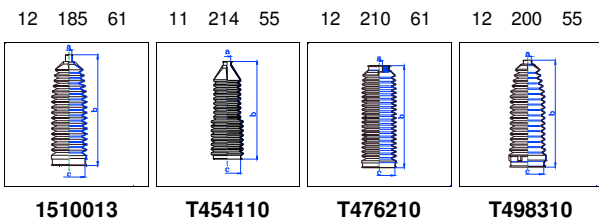

156 Sportwagon (116)

All models except Q4 04/00-09/06 PS

o.e. Ref.	Gomet code	Type
9947921	T91 62	Kit
	T476210	1st C
	T476210	2nd C
		3rd C

156 Sportwagon (116)

All models Q4 10/04-09/06 PS

o.e. Ref.	Gomet code	Type
77362287	29 10013-3	Kit
	1510013	1st C
	1510013	2nd C
		3rd C