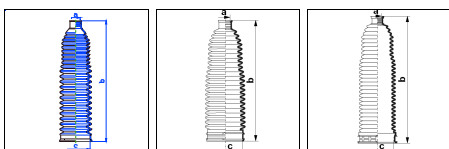

AUDI

S4 Cabrio (02.2004->)(8H)

4,2 steering box KOYO 02/04-12/05 PS

o.e. Ref.	Gomet code	Type
	T92 571	Kit
8E0419831A	T485710	1st C
8E0419831B	T485810	2nd C
		3rd C

A4 Berlina (11.2004->)(8E)

All models steering box ZF 11/04-10/07 PS

o.e. Ref.	Gomet code	Type
	29 11001-1	Kit
8E0419831	1511001	1st C
8E0419831	1511001	2nd C
		3rd C

A4 Berlina (11.2004->)(8E)

All models steering box KOYO 11/04-10/07 PS

o.e. Ref.	Gomet code	Type
	T92 571	Kit
8E0419831A	T485710	1st C
8E0419831B	T485810	2nd C
		3rd C

S4 Berlina (11.2004->)(8E)

4,2 steering box ZF 11/04-03/06 PS

o.e. Ref.	Gomet code	Type
	29 11001-1	Kit
8E0419831	1511001	1st C
8E0419831	1511001	2nd C
		3rd C

S4 Berlina (11.2004->)(8E)

4,2 steering box KOYO 11/04-03/06 PS

o.e. Ref.	Gomet code	Type
	T92 571	Kit
8E0419831A	T485710	1st C
8E0419831B	T485810	2nd C
		3rd C

19 250 63 22 205 54 21 254 64

1511001

T485710

T485810