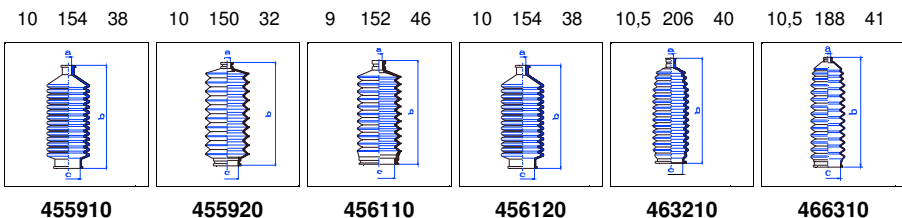

Mira Cuore

550 cc 06/80-08/85 MS

o.e. Ref.	Gomet code	Type
	89 59	Kit
	455910	1st C
4553687701	455920	2nd C
		3rd C

Mira Cuore

550 cc 09/85-02/90 MS

o.e. Ref.	Gomet code	Type
	89 61	Kit
4553587702	456110	1st C
4553587701	456120	2nd C
		3rd C