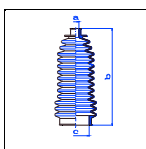

HONDA

Civic III

1.3	10/87-09/91	PS
1.4	10/87-09/91	PS
1.5	05/89-06/91	PS

o.e. Ref.	Gomet code	Type
	89 62	Kit
53534SD4000	456210	1st C
53534SD4000	456210	2nd C
		3rd C

Civic III

1.6i 16V	09/87-09/91	PS
1.6i 4x4	10/87-09/91	PS
1.6i VTEC 16V	10/89-09/91	PS

o.e. Ref.	Gomet code	Type
	90 80	Kit
53534SR3N52	468010	1st C
53534SR3N52	468010	2nd C
		3rd C

Civic IV

All models	06/92-09/94	PS

o.e. Ref.	Gomet code	Type
	90 80	Kit
53534SR3N52	468010	1st C
53534SR3N52	468010	2nd C
		3rd C

Civic V Berlina

All models	03/97-03/00	PS

o.e. Ref.	Gomet code	Type
	89 25	Kit
53535ST3305	452510	1st C
53535ST3305	452510	2nd C
		3rd C

Civic V Coupé

All models	02/96-03/00	PS

o.e. Ref.	Gomet code	Type
	90 80	Kit
53534SR3N52	468010	1st C
53534SR3N52	468010	2nd C
		3rd C

11 150 44   9,5 184 39   9 160 44

452510