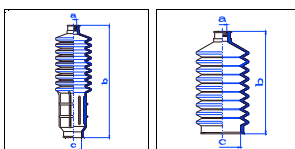

SEAT

Marbella

L	12/86-01/90	MS
GL	12/86-01/90	MS
GLX	12/86-01/90	MS
XL	06/89-01/90	MS
Special	06/89-01/90	MS
Red	09/88-01/90	MS
Sprint	09/87-01/90	MS

o.e. Ref.	Gomet code	Type
	88 11	Kit
7583243	441110	1st C
7583242	441120	2nd C
		3rd C

Fura

900/Ecotronic	03/84-03/86	MS

o.e. Ref.	Gomet code	Type
	88 11	Kit
7583243	441110	1st C
7583242	441120	2nd C
		3rd C

Ronda

All models	04/83-12/87	MS

o.e. Ref.	Gomet code	Type
	88 11	Kit
7583243	441110	1st C
7583242	441120	2nd C
		3rd C

Ibiza

All models	03/85-03/91	MS

o.e. Ref.	Gomet code	Type
	88 11	Kit
7583243	441110	1st C
7583242	441120	2nd C
		3rd C

10 165 26   10 125 42

441110

441120