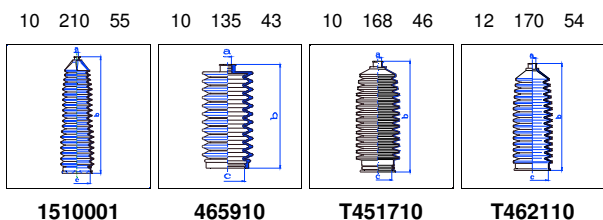

FIAT

Tipo (160)

All models 06/88-10/94 MS

o.e. Ref.	Gomet code	Type
9946947	T89 17*	Kit
	T451710*	1st C
	T451710*	2nd C
		3rd C

Tipo (160)

All models 06/88-10/94 PS

o.e. Ref.	Gomet code	Type
9941582	29 10001-1	Kit
	1510001	1st C
	1510001	2nd C
		3rd C

Tipo (160)

All models steering box TRW 06/88-10/94 PS

o.e. Ref.	Gomet code	Type
	90 59	Kit
	465910	1st C
	465910	2nd C
		3rd C

Palio Weekend (178)

All models 12/97-02/02 PS

o.e. Ref.	Gomet code	Type
7079340	T90 21*	Kit
	T462110*	1st C
	T462110*	2nd C
		3rd C

Siena (178)

All models 12/97-02/02 PS

o.e. Ref.	Gomet code	Type
7079340	T90 21*	Kit
	T462110*	1st C
	T462110*	2nd C
		3rd C