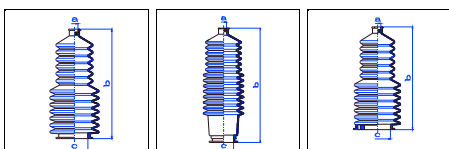

RENAULT

R18 (34)

1,4	11/78-05/84	MS
1,6	11/78-05/84	MS
1,6 T	11/80-06/83	MS
2,0 Automatic gear	11/78-05/84	MS

o.e. Ref.	Gomet code	Type
	88 36	Kit
7700653459	443610	1st C
7700653459	443610	2nd C
		3rd C

R18 (34)

2,0	03/82-05/84	MS

o.e. Ref.	Gomet code	Type
	88 37	Kit
7700680852	443710	1st C
7700680852	443710	2nd C
		3rd C

R18 (35)

All models	05/84-02/86	MS

o.e. Ref.	Gomet code	Type
	88 365	Kit
7700653459	443610	1st C
7700680852	443710	2nd C
		3rd C

R18 (35)

All models	05/84-02/86	PS

o.e. Ref.	Gomet code	Type
	89 20	Kit
7701469617	452010	1st C
7701469617	452010	2nd C
		3rd C

10 155 40   10 200 33   10 150 40

443610

443710

452010