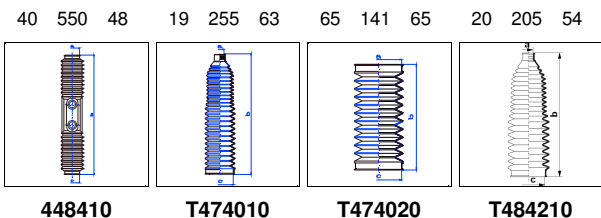

AUDI

100 Berlina/Avant (12.1990->)(C4)

All models 12/90-03/94 PS

o.e. Ref.	Gomet code	Type
	88 84	Kit
431419831	448410	1st C
		2nd C
		3rd C

A6 Berlina/Avant (06.1994->)(C4)

All models 06/94-05/97 PS

o.e. Ref.	Gomet code	Type
	88 84	Kit
431419831	448410	1st C
		2nd C
		3rd C

S6 Berlina/Avant (C4)

All models 06/94-05/97 PS

o.e. Ref.	Gomet code	Type
	88 84	Kit
431419831	448410	1st C
		2nd C
		3rd C

A6 Berlina (04.1997->)(4B2)

1,8 T 04/97-04/01 PS
1,8 T Quattro 04/97-04/01 PS
1,9 TDI 04/97-04/01 PS

o.e. Ref.	Gomet code	Type
	T92 422*	Kit
4D0419831E	T484210	1st C
8D0419831K	T474010*	2nd C
4D0419831A	T474020*	3rd C