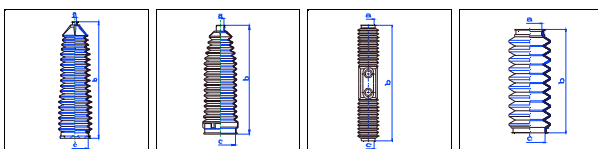

LANCIA

Delta

1.4i	03/96-08/00	PS
1.6i	05/95-08/00	PS
1.6i 16V	05/95-08/00	PS
1.8i VVT	05/95-08/00	PS
1.8i 16V	05/95-08/00	PS
2.0 I16v	03/96-08/00	PS
2.0i T 16V HPE	08/96-08/00	PS
1.9 TD	10/94-08/00	PS

o.e. Ref.	Gomet code	Type
9941582	29 10001-1	Kit
	1510001	1st C
	1510001	2nd C
		3rd C

Nuova Delta

All models	08/08-On	PS

o.e. Ref.	Gomet code	Type
77364341	29 17017-7	Kit
	1517017	1st C
	1517017	2nd C
		3rd C

Beta

All models Steering box burman	01/75-04/86	MS

o.e. Ref.	Gomet code	Type
	88 342	Kit
82313445	443420	1st C
82313445	443420	2nd C
		3rd C

Beta

All models Steering box CAM TRW	01/75-04/86	MS

o.e. Ref.	Gomet code	Type
	88 34	Kit
82301070	443410	1st C
		2nd C
		3rd C

10 210 55   12 208 56   33 352 45   39 145 50

1510001

1517017

443410

443420