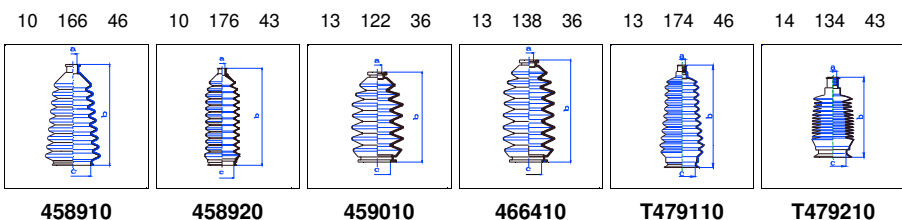

SUZUKI

Alto I/II/III/IV (SS80/EC/EF/FF)

All models 06/82-10/03 MS

o.e. Ref.	Gomet code	Type
	89 89	Kit
48571M82000	458910	1st C
48572M82000	458920	2nd C
		3rd C

Cappuccino (EG)

All models 02/92-08/95 MS

o.e. Ref.	Gomet code	Type
	89 89	Kit
48571M82000	458910	1st C
48572M82000	458920	2nd C
		3rd C

Carry/Carry (ST 90 V)

All models 05/79-12/85 MS

o.e. Ref.	Gomet code	Type
	89 90	Kit
4857282000	459010	1st C
4857282000	459010	2nd C
		3rd C

Super Carry (ED)

All models 10/85-03/99 PS

o.e. Ref.	Gomet code	Type
	90 64	Kit
4857150F00	466410	1st C
4857150F00	466410	2nd C
		3rd C

Carry (FD)

All models 03/99-On PS

o.e. Ref.	Gomet code	Type
	T91 912	Kit
4857177A00	T479110	1st C
4857277A00	T479210	2nd C
		3rd C