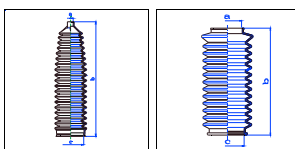

Vectra A

All models Steering box Delphi 05/90-09/95 PS

o.e. Ref.	Gomet code	Type
	89 36	Kit
902828	453610	1st C
902828	453610	2nd C
		3rd C

13,5 190 49,5 41 165 52

1523007

453610

OPEL

Vectra A