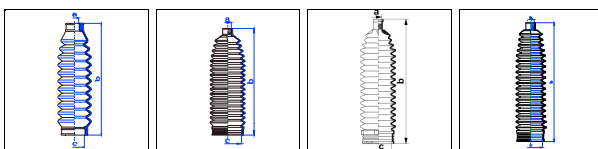

SKODA

Felicia (791/795)

All models 08/98-06/01 PS

o.e. Ref.	Gomet code	Type
	90 48	Kit
6U0422831	464810	1st C
6U0422831	464810	2nd C
		3rd C

Roomster (5J7)

All models 03/06-01/08 PS

o.e. Ref.	Gomet code	Type
	T92 44	Kit
6Q0423831A	T484410	1st C
6Q0423831A	T484410	2nd C
		3rd C

Yeti

All models 06/09-On PS

o.e. Ref.	Gomet code	Type
	T93 20	Kit
1K0423831A	T492010	1st C
1K0423831A	T492010	2nd C
		3rd C

Octavia Berlina/Wagon (1U2/1U5)

All models 01/97-01/09 PS

o.e. Ref.	Gomet code	Type
	T92 41	Kit
1J0422831B	T484110	1st C
1J0422831B	T484110	2nd C
		3rd C

Octavia Berlina/Wagon (1Z3/1Z5)

All models 05/04-On PS

o.e. Ref.	Gomet code	Type
	T93 20	Kit
1K0423831A	T492010	1st C
1K0423831A	T492010	2nd C
		3rd C

11 208 42 15 186 49 13 210 45,5 15,5 190 49,5

464810

T484110

T484410

T492010