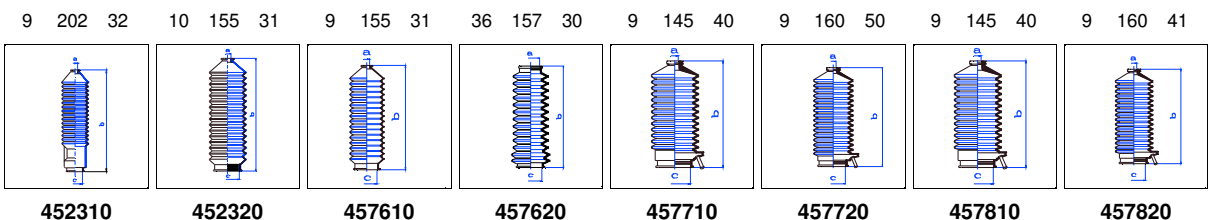

o.e. Ref.	Gomet code	Type
	89 76	Kit
4820301F00	457610	1st C
4820402E00	457620	2nd C
		3rd C

Bluebird Berlina/Wagon (T12/T72)

1.6	03/86-03/90	MS
-----	-------------	----

o.e. Ref.	Gomet code	Type
	89 23	Kit
4820401F00	452310	1st C
4020301F00	452320	2nd C
		3rd C