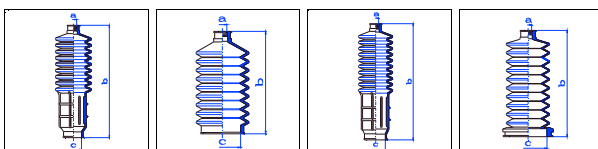

FIAT

126 (126)

All models 08/77-01/91 MS

o.e. Ref.	Gomet code	Type
	88 11	Kit
7583243	441110	1st C
7583242	441120	2nd C
		3rd C

127

All models 01/71-10/86 MS

o.e. Ref.	Gomet code	Type
	88 11	Kit
7583243	441110	1st C
7583242	441120	2nd C
		3rd C

128

All models 08/69-09/82 MS

o.e. Ref.	Gomet code	Type
	88 11	Kit
7583243	441110	1st C
7583242	441120	2nd C
		3rd C

131

1.3	09/74-06/85	MS
1.4	09/74-06/85	MS
1.6	09/74-06/85	MS
2.0	09/74-06/85	MS
2.0 Racing	09/74-06/85	MS
2.5 D	07/78-08/84	MS

o.e. Ref.	Gomet code	Type
	88 15	Kit
4373922	441510	1st C
4373921	441520	2nd C
		3rd C

10 165 26   10 125 42   10 190 32   10 145 52

441110

441120

441510

441520