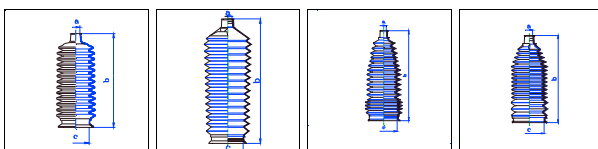

LEXUS

Lexus GS300 (JZS160)

All models 07/97-06/04 PS

o.e. Ref.	Gomet code	Type
	T93 85	Kit
4553530010	T498510	1st C
4553530010	T498510	2nd C
		3rd C

Lexus GS (GS/US/WS19)

All models 01/05-On PS

o.e. Ref.	Gomet code	Type
	T93 84	Kit
4553530030	T498410	1st C
4553530030	T498410	2nd C
		3rd C

Lexus RX300 (MCU35)

All models 02/03-On PS

o.e. Ref.	Gomet code	Type
	T93 84	Kit
4553530030	T498410	1st C
4553530030	T498410	2nd C
		3rd C

Lexus LS400 (UCF10/20)

All models 02/90-06/00 PS

o.e. Ref.	Gomet code	Type
	T91 761	Kit
4553512060	T463510	1st C
4553524040	T477611	2nd C
		3rd C

Lexus LS430 (UCF30)

All models 08/00-07/04 PS

o.e. Ref.	Gomet code	Type
	T93 85	Kit
4553550010	T498510	1st C
4553550010	T498510	2nd C
		3rd C

14 148 48 15 211 51 14 156 50 14 153 54

T463510

T477611

T498410

T498510