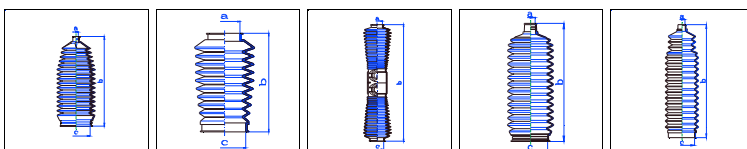

Antara

All models 05/06-On PS

o.e. Ref.	Gomet code	Type
	29 23011-1	Kit
93743434	1523011	1st C
93743434	1523011	2nd C
		3rd C

13 185 53 38 132 52 44 348 55 15 175 50 13 223 49

1523011

453910

462910

T477610