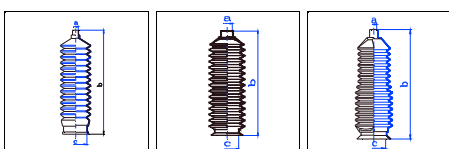

MAZDA

929 Berlina/Coupe (HB)

Berlina Base 10/81-08/84 MS

o.e. Ref.	Gomet code	Type
	89 65	Kit
G03032125	456510	1st C
G03032125	456510	2nd C
		3rd C

929 Berlina/Coupe (HB)

Berlina GLX 10/81-08/84 PS

o.e. Ref.	Gomet code	Type
	89 64	Kit
H00232125	456410	1st C
H00232125	456410	2nd C
		3rd C

Telstar

All models 09/82-On PS

o.e. Ref.	Gomet code	Type
	T90 34	Kit
GA2A3212X	T463410	1st C
GA2A3212X	T463410	2nd C
		3rd C

Persona

All models 10/88-On PS

o.e. Ref.	Gomet code	Type
	T90 34	Kit
GA2A3212X	T463410	1st C
GA2A3212X	T463410	2nd C
		3rd C

Eunos

All models 10/89-On PS

o.e. Ref.	Gomet code	Type
	T90 34	Kit
GA2A3212X	T463410	1st C
GA2A3212X	T463410	2nd C
		3rd C

12 212 45 14 204 39 13 178 48

456410

456510

T463410