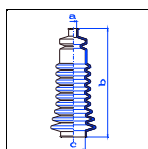

BEDFORD

Astra

All models 10/79-10/89 MS

o.e. Ref.	Gomet code	Type
	88 30	Kit
902825	443010	1st C
902825	443010	2nd C
		3rd C

Astramax

All models 08/84-10/89 MS

o.e. Ref.	Gomet code	Type
	88 30	Kit
902825	443010	1st C
902825	443010	2nd C
		3rd C

Beagle Ha Van

All models 10/79-On MS

o.e. Ref.	Gomet code	Type
	88 6	Kit
322501	44610	1st C
322501	44610	2nd C
		3rd C

Blitz (CF 97)

All models 08/69-10/87 MS

o.e. Ref.	Gomet code	Type
	88 23	Kit
AAU3355	442310	1st C
AAU3355	442310	2nd C
		3rd C

12 165 48   42 165 52   9 144 32

44610