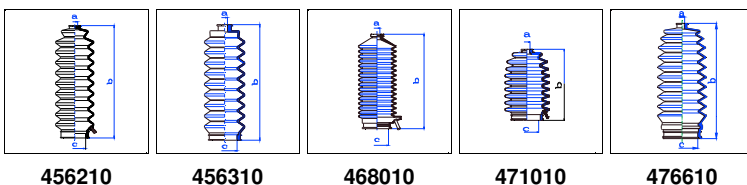

HONDA

Prelude III

All models 08/88-01/97 PS

o.e. Ref.	Gomet code	Type
	89 62	Kit
53534SD4000	456210	1st C
53534SD4000	456210	2nd C
		3rd C

Prelude (BB6/8/9)

All models 01/97-01/00 PS

o.e. Ref.	Gomet code	Type
	91 101	Kit
53534SL4J01	471010	1st C
53534S30003	476610	2nd C
		3rd C

Vigor

All models 06/81-12/89 MS

o.e. Ref.	Gomet code	Type
	89 63	Kit
53537SA5000	456310	1st C
53537SA5000	456310	2nd C
		3rd C

Vigor

All models 06/81-12/89 PS

o.e. Ref.	Gomet code	Type
	89 62	Kit
53534SD4000	456210	1st C
53534SD4000	456210	2nd C
		3rd C

Vigor

2,2i 16V (147) 10/89-04/93 PS
1,8i 01/96-11/98 PS
2,0i 16V (130) 01/96-11/98 PS

o.e. Ref.	Gomet code	Type
	90 80	Kit
53534SR3N52	468010	1st C
53534SR3N52	468010	2nd C
		3rd C

9,5 184 39   9,5 167 39   9 160 44   9,5 143 44   9 177 50

456210

456310

468010

471010

476610