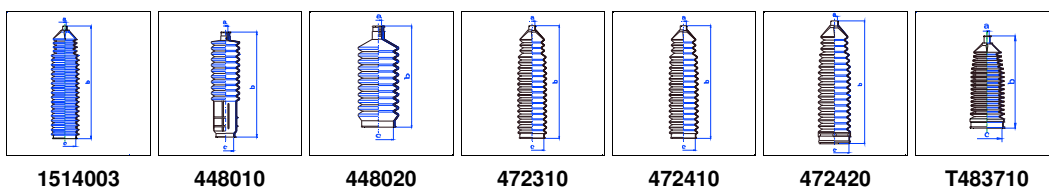

PEUGEOT

807

All models 09/02-On PS

o.e. Ref.	Gomet code	Type
	T92 37	Kit
406670	T483710	1st C
406670	T483710	2nd C
		3rd C

Boxer

All models 02/94-02/00 MS

o.e. Ref.	Gomet code	Type
	29 14003-3	Kit
4018A5	1514003	1st C
4018A5	1514003	2nd C
		3rd C

Boxer

All models 02/94-10/06 PS

o.e. Ref.	Gomet code	Type
400622	91 24	Kit
	472410	1st C
	472420	2nd C
		3rd C

J5

All models 10/90-03/94 MS

o.e. Ref.	Gomet code	Type
	88 80	Kit
406619	448010	1st C
406618	448020	2nd C
		3rd C

J5

All models 10/90-03/94 PS

o.e. Ref.	Gomet code	Type
	91 23	Kit
406631	472310	1st C
406631	472310	2nd C
		3rd C

14,5 265 53,5   11 215 38   10 155 49   15 260 53   15 260 53   15 270 62   14,5 175 64

1514003

448010

448020

472310

472410

472420

T483710