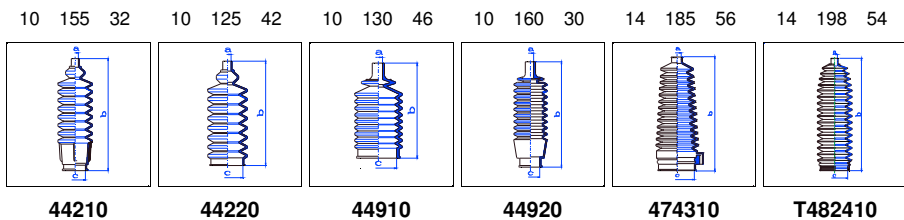

FORD

Fusion (CBK)

All models 06/02-On PS

o.e. Ref.	Gomet code	Type
	T92 24	Kit
4330628	T482410	1st C
4330628	T482410	2nd C
		3rd C

Puma (CCE)

All models 01/98-On PS

o.e. Ref.	Gomet code	Type
	91 43	Kit
1012814	474310	1st C
1012814	474310	2nd C
		3rd C

Escort I/II

All models 11/67-08/80 MS

o.e. Ref.	Gomet code	Type
	88 2	Kit
1454203	44210	1st C
1454202	44220	2nd C
		3rd C

Escort III

1.1 09/80-12/84 MS
1.3 09/80-08/84 MS
1.6 09/80-04/83 MS
1.6i 10/82-08/83 MS

o.e. Ref.	Gomet code	Type
	88 9	Kit
6047900	44910	1st C
6047904	44920	2nd C
		3rd C