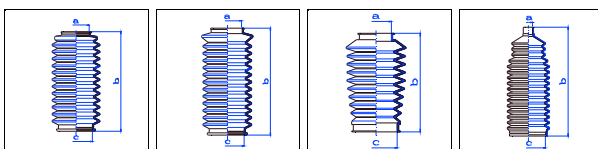

VAUXHALL

Cavalier Mk III

1.6	09/88-11/95	PS
1.8	09/88-11/95	PS
1.7 D	09/87-11/95	PS
1.8 TD	09/87-11/95	PS

o.e. Ref.	Gomet code	Type
	89 39	Kit
1609073	453910	1st C
1609073	453910	2nd C
		3rd C

Cavalier Mk III

2.0	09/87-11/95	MS

o.e. Ref.	Gomet code	Type
	88 30	Kit
902825	443010	1st C
902825	443010	2nd C
		3rd C

Cavalier Mk III

2.0	09/87-11/95	PS

o.e. Ref.	Gomet code	Type
	89 36	Kit
902828	453610	1st C
902828	453610	2nd C
		3rd C

Vectra Mk I

All models	10/95-On	PS

o.e. Ref.	Gomet code	Type
	T90 47	Kit
520738	T464710	1st C
520738	T464710	2nd C
		3rd C

42 165 52   41 165 52   38 132 52   13 166 49

443010

453610

453910

T464710