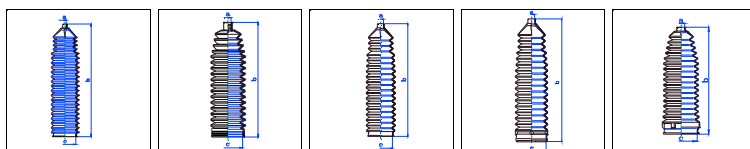

CITROEN

Jumper

All models 02/94-02/00 MS

o.e. Ref.	Gomet code	Type
	29 14003-3	Kit
4018A5	1514003	1st C
4018A5	1514003	2nd C
		3rd C

Jumper

All models 02/94-04/06 PS

o.e. Ref.	Gomet code	Type
400622	91 24	Kit
	472410	1st C
	472420	2nd C
		3rd C

Jumpy

All models 01/07-On PS

o.e. Ref.	Gomet code	Type
	29 14035-5	Kit
406683	1514035	1st C
406683	1514035	2nd C
		3rd C

Nemo

All models 03/08-On PS

o.e. Ref.	Gomet code	Type
	T93 83	Kit
406695	T498310	1st C
406695	T498310	2nd C
		3rd C

14,5 265 53,5 13,5 185 54,5 15 260 53 15 270 62 12 200 55

1514003

1514035

472410

472420

T498310