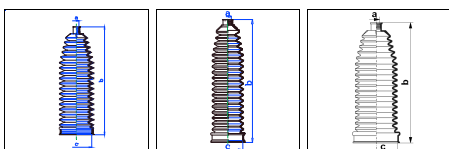

BMW

X3 (E83)

2,5si	09/06-01/08	PS
3,0sd	09/06-01/08	PS
3,0si	09/06-01/08	PS
2,0i	02/06-01/08	PS
2,5i	02/06-01/08	PS
3,0i	02/06-01/08	PS
2,0d	02/06-01/08	PS
3,0d	02/06-01/08	PS

o.e. Ref.	Gomet code	Type
	T92 73	Kit
32136751026	T487310	1st C
32136751026	T487310	2nd C
		3rd C

X3 (E83)

2,0i	09/05-01/06	PS
2,5i	01/04-01/06	PS
3,0i	09/03-01/06	PS
2,0d	09/04-01/06	PS
3,0d	09/03-01/06	PS
All models	05/00-03/06	PS

o.e. Ref.	Gomet code	Type
	T92 33	Kit
32136753546	T483310	1st C
32136753546	T483310	2nd C
		3rd C

X5 (E53)

All models	07/00-03/06	PS

o.e. Ref.	Gomet code	Type
	T92 73	Kit
32136751026	T487310	1st C
32136751026	T487310	2nd C
		3rd C

X5 (E70)

All models	04/06-On	PS

o.e. Ref.	Gomet code	Type
	29 13013-3	Kit
32106779622	1513013	1st C
32106779622	1513013	2nd C
		3rd C

16 204 63   16 200 67   16 208 66

1513013

T483310

T487310