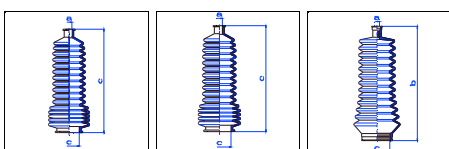

Megane I Ph.2 Grandtour (KA..)

All models Steering box TRW 03/99-06/02 PS

o.e. Ref.	Gomet code	Type
	90 91	Kit
7701469486	469110	1st C
7701469486	469110	2nd C
		3rd C

12 170 40 12 170 44 9 168 39

469110

469210