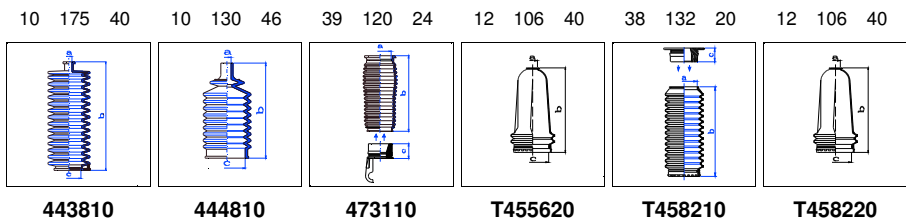

CITROEN

Visa

All models 09/78-03/91 MS

o.e. Ref.	Gomet code	Type
	88 38	Kit
406615	443810	1st C
406615	443810	2nd C
		3rd C

Mehari

All models 05/68-10/87 MS

o.e. Ref.	Gomet code	Type
	88 48	Kit
5503495	444810	1st C
5503495	444810	2nd C
		3rd C

Saxo

All models 03/96-04/01 MS

o.e. Ref.	Gomet code	Type
	T89 82	Kit
406632	T458220	1st C
406634	T458210	2nd C
		3rd C

Saxo

1.1 10/98-04/01 PS
1.4 09/97-04/01 PS
1.5 D 07/96-04/01 PS
1.6 04/96-04/01 PS
1.6 16V 04/96-04/01 PS

o.e. Ref.	Gomet code	Type
	T91 31*	Kit
9451076780	T455620*	1st C
406650	473110	2nd C
		3rd C