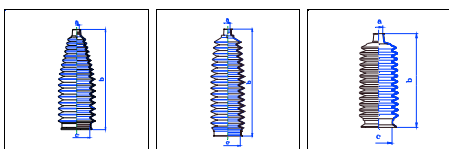

TOYOTA

Hi-Lux (KUN)

All models 07/05-On PS

o.e. Ref.	Gomet code	Type
	29 37043-3	Kit
455350K010	1537043	1st C
455350K010	1537043	2nd C
		3rd C

Urban Cruiser

All models 01/09-On PS

o.e. Ref.	Gomet code	Type
	25 37001-1	Kit
4553559015	1537001	1st C
4553559015	1537001	2nd C
		3rd C

Rav 4 Funcruiser (A1)

All models 04/94-07/00 PS

o.e. Ref.	Gomet code	Type
	T91 18	Kit
4553512100	T471810	1st C
4553512100	T471810	2nd C
		3rd C

Rav 4 Funcruiser Cabrio (A1)

All models 12/97-07/00 PS

o.e. Ref.	Gomet code	Type
	T91 18	Kit
4553512100	T471810	1st C
4553512100	T471810	2nd C
		3rd C

Rav 4 (2000->)(A2)

2,0 4x4 05/00-05/03 PS

o.e. Ref.	Gomet code	Type
	T91 18	Kit
4553512100	T471810	1st C
4553512100	T471810	2nd C
		3rd C

14 185 51 14,5 195 50,5 14 148 47,5

1537001

1537043

T471810