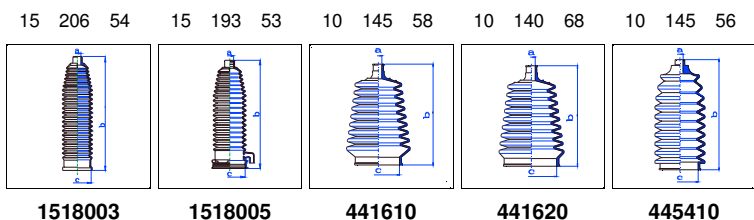

Granada

1,7 02/72-08/79 PS
 2,0 06/79-07/81 PS
 2,1 D 01/78-04/79 PS

o.e. Ref.	Gomet code	Type
	88 54	Kit
	445410	1st C
	445410	2nd C
		3rd C

FORD

Granada

2,0	07/81-05/85	PS
2,1 D	04/79-07/82	PS
2,3	07/81-05/85	PS
2,5 D	07/82-05/85	PS
2,8	07/79-05/85	PS