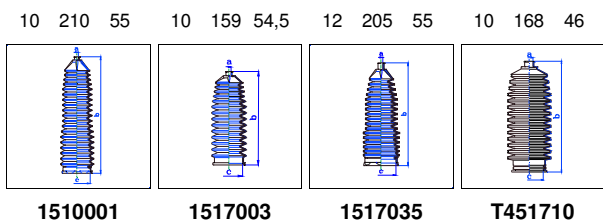

Coupè (175)

All models 01/94-04/00 PS

o.e. Ref.	Gomet code	Type
9947369	29 17035-5	Kit
	1517035	1st C
	1517035	2nd C
		3rd C

Barchetta (183)

All models 05/95-03/04 PS

o.e. Ref.	Gomet code	Type
9945564	29 17003-3	Kit
	1517003	1st C
	1517003	2nd C
		3rd C