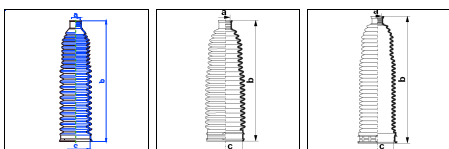

AUDI

S4 Avant (03.2003->)(8E)

4,2 steering box ZF 03/03-12/04 PS

o.e. Ref.	Gomet code	Type
	29 11001-1	Kit
8E0419831	1511001	1st C
8E0419831	1511001	2nd C
		3rd C

S4 Avant (03.2003->)(8E)

4,2 steering box KOYO 03/03-12/04 PS

o.e. Ref.	Gomet code	Type
	T92 571	Kit
8E0419831A	T485710	1st C
8E0419831B	T485810	2nd C
		3rd C

A4 Cabrio (04.2002->)(8H)

All models steering box ZF 04/02-12/05 PS

o.e. Ref.	Gomet code	Type
	29 11001-1	Kit
8E0419831	1511001	1st C
8E0419831	1511001	2nd C
		3rd C

A4 Cabrio (04.2002->)(8H)

All models steering box KOYO 04/02-12/05 PS

o.e. Ref.	Gomet code	Type
	T92 571	Kit
8E0419831A	T485710	1st C
8E0419831B	T485810	2nd C
		3rd C

S4 Cabrio (02.2004->)(8H)

4,2 steering box ZF 02/04-12/05 PS

o.e. Ref.	Gomet code	Type
	29 11001-1	Kit
8E0419831	1511001	1st C
8E0419831	1511001	2nd C
		3rd C

19 250 63 22 205 54 21 254 64

1511001

T485710

T485810