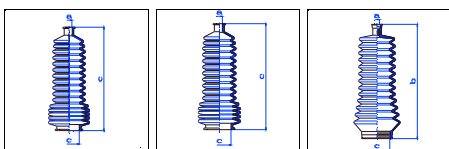

RENAULT

Megane I Berlina (BA0)

All models Steering box SMI 01/96-06/99 PS

o.e. Ref.	Gomet code	Type
	91 35	Kit
7701469496	473510	1st C
7701469496	473510	2nd C
		3rd C

Megane I Classic (LA0)

All models Steering box TRW 01/97-06/99 PS

o.e. Ref.	Gomet code	Type
	90 91	Kit
7701469486	469110	1st C
7701469486	469110	2nd C
		3rd C

Megane I Classic (LA0)

All models Steering box SMI 01/97-06/99 PS

o.e. Ref.	Gomet code	Type
	91 35	Kit
7701469496	473510	1st C
7701469496	473510	2nd C
		3rd C

Megane I Coach/Coupe (DA0)

All models Steering box TRW 01/96-06/99 PS

o.e. Ref.	Gomet code	Type
	90 92	Kit
7701469487	469210	1st C
7701469487	469210	2nd C
		3rd C

Megane I Coach/Coupe (DA0)

All models Steering box SMI 05/98-06/99 PS

o.e. Ref.	Gomet code	Type
	91 35	Kit
7701469496	473510	1st C
7701469496	473510	2nd C
		3rd C

12 170 40   12 170 44   9 168 39

469110

469210

473510