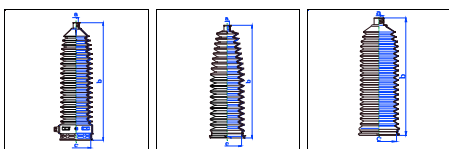

MERCEDES-BENZ

Classe E Wagon (BM 211)

200 Kompressor (211.241)	04/06-07/07	PS
200 CDI (211.207)	07/07-07/07	PS
220 CDI (211.208)	04/06-07/07	PS
500 (211.272)	04/06-07/07	PS
63 AMG (211.284)	04/06-07/07	PS
200 Kompressor (211.242)	01/03-07/07	PS
240 (211.261)	01/03-07/07	PS
280 (211.254)	05/05-07/07	PS
320 (211.265)	01/03-07/07	PS
350 (211.256)	10/04-07/07	PS
500 (211.270)	07/03-07/07	PS
55 AMG Kompressor (211.276)	07/03-07/07	PS
220 CDI (211.206)	01/03-07/07	PS
270 CDI (211.216)	01/03-07/07	PS
280 CDI (211.220)	05/05-07/07	PS
280 CDI (211.223)	04/04-07/07	PS
320 CDI (211.222)	05/05-07/07	PS
320 CDI (211.226)	01/03-07/07	PS

o.e. Ref.	Gomet code	Type
	T93 91	Kit
2034630396	T499110	1st C
2034630396	T499110	2nd C
		3rd C

Classe E Wagon (BM 211)

500 4-Matic (211.290)	04/06-07/07	PS
240 4-Matic (211.280)	07/03-07/07	PS
280 4-Matic (211.292)	06/06-07/07	PS
320 4-Matic (211.282)	07/03-07/07	PS
350 4-Matic (211.287)	10/04-07/07	PS
500 4-Matic (211.283)	07/03-07/07	PS
280 CDI 4-Matic (211.284)	07/05-07/07	PS
320 CDI 4-Matic (211.289)	07/05-07/07	PS

o.e. Ref.	Gomet code	Type
	29 33021-1	Kit
2114630396	1533021	1st C
2114630396	1533021	2nd C
		3rd C

Classe E Berlina/Wagon (W212-S212)

All models	07/09-On	PS

o.e. Ref.	Gomet code	Type
	29 33015-5	Kit
2044630296	1533015	1st C
2044630296	1533015	2nd C
		3rd C

14 230 63   14 207 60,5   14 215 60

1533015

1533021

T499110