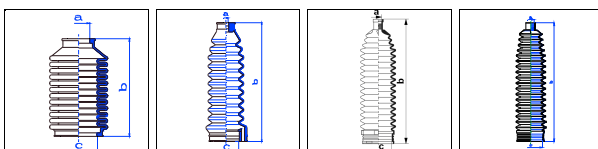

SEAT

Altea (5P1)

All models 03/04-06/08 PS

o.e. Ref.	Gomet code	Type
	T93 20	Kit
1K0423831A	T492010	1st C
1K0423831A	T492010	2nd C
		3rd C

Inca (6K9)

All models 11/95-06/97 PS

o.e. Ref.	Gomet code	Type
	90 60	Kit
1H0422831B	466010	1st C
1H0422831B	466010	2nd C
		3rd C

Cordoba Berlina (6K2)

All models 02/93-06/94 MS

o.e. Ref.	Gomet code	Type
	88 89	Kit
191419831	448910	1st C
191419831	448910	2nd C
		3rd C

Cordoba Berlina (6K2)

All models 02/93/06/02 PS

o.e. Ref.	Gomet code	Type
	90 60	Kit
1H0422831B	466010	1st C
1H0422831B	466010	2nd C
		3rd C

Cordoba Berlina (6L2)

All models 09/02-11/04 PS

o.e. Ref.	Gomet code	Type
	T92 44	Kit
6Q0423831A	T484410	1st C
6Q0423831A	T484410	2nd C
		3rd C

25 120 41 10 210 41 13 210 45,5 15,5 190 49,5

448910

466010

T484410

T492010