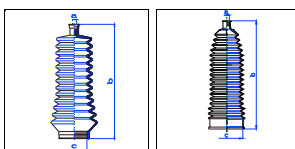

RENAULT

Megane I Ph.2 Grandtour (KA..)

All models Steering box SMI 03/99-06/02 PS

o.e. Ref.	Gomet code	Type
	91 35	Kit
7701469496	473510	1st C
7701469496	473510	2nd C
		3rd C

Megane II Berlina 3/5 porte

All models 07/04-02/06 PS

o.e. Ref.	Gomet code	Type
	T92 75	Kit
7701474447	T487510	1st C
7701474447	T487510	2nd C
		3rd C

Megane II Classic Berlina

All models 09/03-03/06 PS

o.e. Ref.	Gomet code	Type
	T92 75	Kit
7701474447	T487510	1st C
7701474447	T487510	2nd C
		3rd C

Megane II Grandtour

All models 07/04-04/06 PS

o.e. Ref.	Gomet code	Type
	T92 75	Kit
7701474447	T487510	1st C
7701474447	T487510	2nd C
		3rd C

Megane II Coupe/Cabrio

All models 07/04-06/06 PS

o.e. Ref.	Gomet code	Type
	T92 75	Kit
7701474447	T487510	1st C
7701474447	T487510	2nd C
		3rd C

9 168 39 13 195 53

473510

T487510