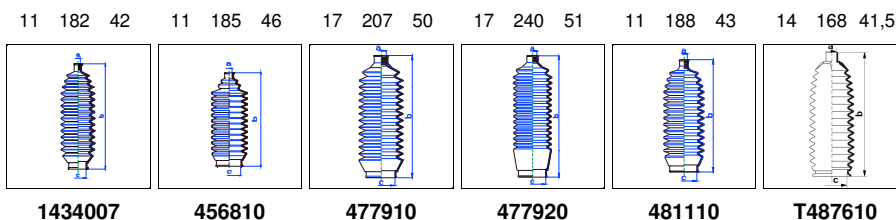

MITSUBISHI

Space Star (DG0)

All models 12/98-02/04 PS

o.e. Ref.	Gomet code	Type
	92 11	Kit
MR244902	481110	1st C
MR244902	481110	2nd C
		3rd C

Space Runner/ Wagon (N10/30/40)

All models 08/91-01/98 PS

o.e. Ref.	Gomet code	Type
	89 68	Kit
MB501711	456810	1st C
MB501711	456810	2nd C
		3rd C

Space Runner/Wagon (N60/80/90)

All models 11/98-07/03 PS

o.e. Ref.	Gomet code	Type
	T92 76	Kit
MR455093	T487610	1st C
MR455093	T487610	2nd C
		3rd C

Pajero (V2-W/V4-W/V60/V70/V80/V90)

All models 12/90-On PS

o.e. Ref.	Gomet code	Type
	91 79	Kit
MR510271	477910	1st C
MR510272	477920	2nd C
		3rd C

Pajero Pinin (H60/H70)

All models 11/99-03/04 PS

o.e. Ref.	Gomet code	Type
	28 34007-7	Kit
MR297971	1434007	1st C
MR297971	1434007	2nd C
		3rd C