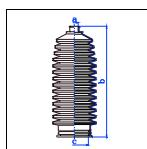

FIAT

Punto Berlina (176)

75	04/97-01/99	PSE
85 16V	04/97-01/99	PSE
55	04/98-03/99	PSE
GT T 130	04/97-01/99	PSE
TD 70	04/97-01/99	PSE
60	04/98-03/99	PSE
TD 60	03/94-03/99	PSE

o.e. Ref.	Gomet code	Type
9945564	29 17003-3	Kit
	1517003	1st C
	1517003	2nd C
		3rd C

Punto Berlina (188)

1.2 8V S	08/99-10/02	MS

o.e. Ref.	Gomet code	Type
9946947	T89 17*	Kit
	T451710*	1st C
	T451710*	2nd C
		3rd C

Punto Berlina (188)

1.2 8V	08/99-10/02	PSE
1.2 16V	08/99-10/02	PSE
1.2 16V Speedgear	08/99-10/02	PSE
1.8 16V HGT	08/99-10/02	PSE
1.9 JTD	08/99-10/02	PSE
All models	01/02-03/03	PSE

o.e. Ref.	Gomet code	Type
9945564	29 17003-3	Kit
	1517003	1st C
	1517003	2nd C
		3rd C

Punto Berlina (188)

1.9 JTD	10/01-03/03	PS

o.e. Ref.	Gomet code	Type
9946947	T92 78	Kit
	T487810	1st C
	T487810	2nd C
		3rd C

10 159 54,5   10 168 46   10 168 46

T451710