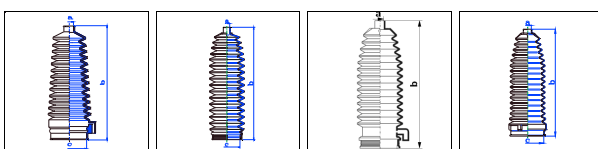

FORD

Fiesta Berlina (DX)

All models 08/99-01/00 PS

o.e. Ref.	Gomet code	Type
	91 43	Kit
1012814	474310	1st C
1012814	474310	2nd C
		3rd C

Fiesta Berlina (DX)

All models 02/00-10/01 PS

o.e. Ref.	Gomet code	Type
	T92 81	Kit
4045250	T488110	1st C
4045250	T488110	2nd C
		3rd C

Fiesta Courier (DX)

All models 08/99-10/01 PS

o.e. Ref.	Gomet code	Type
	T92 81	Kit
4045250	T488110	1st C
4045250	T488110	2nd C
		3rd C

Fiesta Berlina (CBK)

All models 11/01-12/07 PS

o.e. Ref.	Gomet code	Type
	T92 24	Kit
4330628	T482410	1st C
4330628	T482410	2nd C
		3rd C

Fiesta Berlina (CB1)

All models 07/08-On PS

o.e. Ref.	Gomet code	Type
	T93 83	Kit
1545456	T498310	1st C
1545456	T498310	2nd C
		3rd C

14 185 56   14 198 54   14 192 55,5   12 200 55

474310

T482410

T488110

T498310