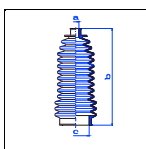

ROVER

Serie 200 (10.1989->)(XW)

All models 10/89-10/95 MS

o.e. Ref.	Gomet code	Type
	89 28	Kit
GSV1140	452810	1st C
GSV1141	452820	2nd C
		3rd C

Serie 200 (10.1989->)(XW)

All models 10/89-10/95 PS

o.e. Ref.	Gomet code	Type
	89 25	Kit
QEY000040	452510	1st C
QEY000040	452510	2nd C
		3rd C

Serie 200 (10.1992->)(XW)

All models 10/92-06/96 MS

o.e. Ref.	Gomet code	Type
	89 28	Kit
GSV1140	452810	1st C
GSV1141	452820	2nd C
		3rd C

Serie 200 (10.1992->)(XW)

All models 10/92-06/96 PS

o.e. Ref.	Gomet code	Type
	89 25	Kit
QEY000040	452510	1st C
QEY000040	452510	2nd C
		3rd C

Serie 200 (05.1996->)(RF)

All models 05/96-01/99 MS

o.e. Ref.	Gomet code	Type
	89 28	Kit
GSV1140	452810	1st C
GSV1141	452820	2nd C
		3rd C

11 150 44   11 158 33   11 150 44

452510