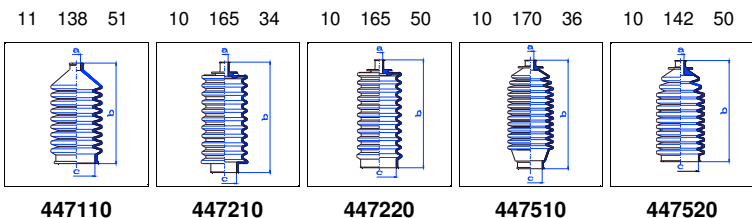

SAAB

90

All models 08/84-08/87 PS

o.e. Ref.	Gomet code	Type
	88 75	Kit
8910721	447510	1st C
8910713	447520	2nd C
		3rd C

95

All models 01/66-12/77 MS

o.e. Ref.	Gomet code	Type
	88 71	Kit
7846025	447110	1st C
7846025	447110	2nd C
		3rd C

95

All models 01/78-02/80 MS

o.e. Ref.	Gomet code	Type
	88 72	Kit
8910291	447210	1st C
8910283	447220	2nd C
		3rd C

96

All models 01/66-12/77 MS

o.e. Ref.	Gomet code	Type
	88 71	Kit
7846025	447110	1st C
7846025	447110	2nd C
		3rd C

96

All models 01/78-02/80 MS

o.e. Ref.	Gomet code	Type
	88 72	Kit
8910291	447210	1st C
8910283	447220	2nd C
		3rd C