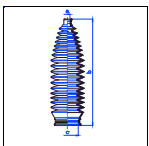

STEERING GAITER

MITSUBISHI

L 200 (KA0/KB0)

All models

05/06-On

PS

---

o.e. Ref.	Gomet code	Type
	29 34003-3	Kit
4410A180	1534003	1st C
4410A180	1534003	2nd C
		3rd C

---

18 196 53

1534003