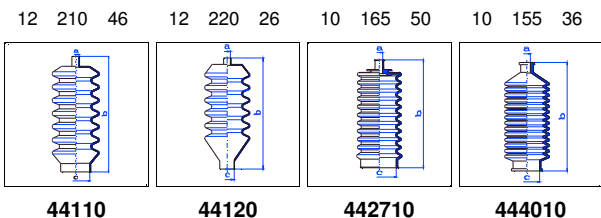

TRIUMPH

Acclaim

All models 01/82-12/85 MS

o.e. Ref.	Gomet code	Type
	88 40	Kit
BNP2902	444010	1st C
BNP2902	444010	2nd C
		3rd C

Dolomite

1.3 01/72-12/81 MS
1.5 01/72-12/81 MS
1.9 01/72-12/81 MS

o.e. Ref.	Gomet code	Type
	88 1	Kit
	44110	1st C
	44120	2nd C
		3rd C

Dolomite

2.0 06/73-12/81 MS

o.e. Ref.	Gomet code	Type
	88 27	Kit
	442710	1st C
	442710	2nd C
		3rd C

Herald

All models 01/67-12/71 MS

o.e. Ref.	Gomet code	Type
	88 1	Kit
	44110	1st C
	44120	2nd C
		3rd C

Spitfire

All models 12/65-01/80 MS

o.e. Ref.	Gomet code	Type
	88 1	Kit
	44110	1st C
	44120	2nd C
		3rd C