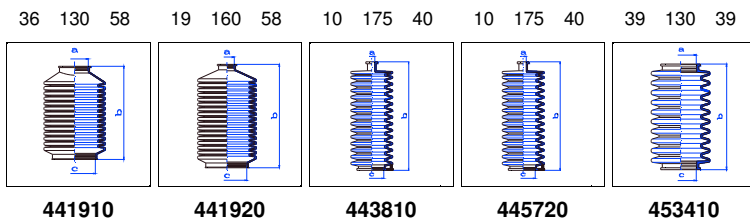

PEUGEOT

504

1.6 01/75-10/79 MS

o.e. Ref.	Gomet code	Type
	88 19	Kit
406608	441910	1st C
406610	441920	2nd C
		3rd C

504

1.6 10/79-06/83 MS
1.8 02/68-06/83 MS
2.0 06/82-06/83 MS
2.1 D 07/77-08/84 MS
2.3 D 09/79-06/81 MS

o.e. Ref.	Gomet code	Type
	88 38	Kit
406615	443810	1st C
406615	443810	2nd C
		3rd C

504

2.0 01/71-08/82 PS
2.1 D 07/77-08/84 PS
2.3 D 09/79-07/84 PS

o.e. Ref.	Gomet code	Type
	89 345	Kit
406620	445720	1st C
406617	453410	2nd C
		3rd C

505

All models 09/79-09/91 MS

o.e. Ref.	Gomet code	Type
	88 38	Kit
406615	443810	1st C
406615	443810	2nd C
		3rd C