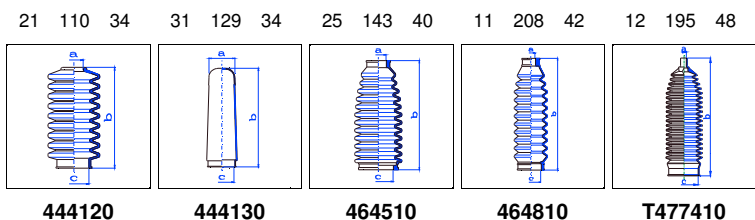

VOLKSWAGEN

Lupo (6X1/6E1)

All models 10/98-06/05 MS

o.e. Ref.	Gomet code	Type
	90 45	Kit
6N0419831	464510	1st C
6N0419831	464510	2nd C
		3rd C

Lupo (6X1/6E1)

All models Except 3L TDI 10/98-06/05 PS

o.e. Ref.	Gomet code	Type
	90 48	Kit
6N0422831	464810	1st C
6N0422831	464810	2nd C
		3rd C

Lupo (6X1/6E1)

3L TDI 05/99-06/05 PS

o.e. Ref.	Gomet code	Type
	T91 74	Kit
6E0419831	T477410	1st C
6E0419831	T477410	2nd C
		3rd C

Fox ((5Z1))

All models 04/05-02/08 PS

o.e. Ref.	Gomet code	Type
	T91 74	Kit
6E0419831	T477410	1st C
6E0419831	T477410	2nd C
		3rd C

Polo (867/871/873)

All models 10/81-08/93 MS

o.e. Ref.	Gomet code	Type
	88 412	Kit
861419831B	444120	1st C
861419832	444130	2nd C
		3rd C