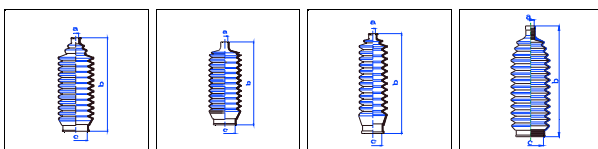

MITSUBISHI

Lancer V Berlina/Wagon (CB0A/W)

All models 05/92-08/00 MS

o.e. Ref.	Gomet code	Type
	89 69	Kit
MB266166	456910	1st C
MB266165	456920	2nd C
		3rd C

Lancer V Berlina/Wagon (B0A/W)

All models 05/92-08/00 PS

o.e. Ref.	Gomet code	Type
	89 68	Kit
MB501711	456810	1st C
MB501711	456810	2nd C
		3rd C

Lancer Berlina/Wagon (CK/P-A)

All models 12/95-08/03 MS

o.e. Ref.	Gomet code	Type
	89 69	Kit
MB266166	456910	1st C
MB266165	456920	2nd C
		3rd C

Lancer Berlina/Wagon (CK/P-A)

All models 12/95-08/03 PS

o.e. Ref.	Gomet code	Type
	89 68	Kit
MB501711	456810	1st C
MB501711	456810	2nd C
		3rd C

Carisma Berlina 4/5 p (DA0)

All models 02/96-12/03 PS

o.e. Ref.	Gomet code	Type
	91 61	Kit
3345796	476110	1st C
3345796	476110	2nd C
		3rd C

11 185 46   11 184 43   11 190 36   11 200 41

456810

456910

456920

476110