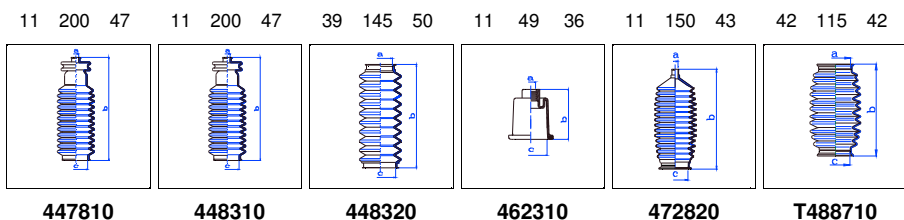

CITROEN

Xsara Picasso

All models automatic gear 01/03-On PS

o.e. Ref.	Gomet code	Type
	T92 871	Kit
406643	472820	1st C
406662	T488710	2nd C
406621	462310	3rd C

BX Berlina/Break

All models 02/83-07/88 MS

o.e. Ref.	Gomet code	Type
	88 78	Kit
95604346	447810	1st C
95604346	447810	2nd C
		3rd C

BX Berlina/Break

All models 02/83-07/88 PS

o.e. Ref.	Gomet code	Type
	88 83	Kit
95495914	448310	1st C
95496072	448320	2nd C
		3rd C

BX Berlina/Break

All models 09/88-08/89 MS

o.e. Ref.	Gomet code	Type
	88 78	Kit
95604346	447810	1st C
95604346	447810	2nd C
		3rd C

BX Berlina/Break

All models 09/88-08/89 PS

o.e. Ref.	Gomet code	Type
	88 83	Kit
95495914	448310	1st C
95496072	448320	2nd C
		3rd C