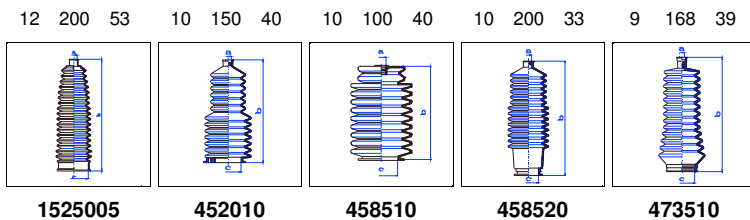

RENAULT

Kangoo (F/KC0.)

All models 03/03-12/07 MS

o.e. Ref.	Gomet code	Type
	91 35	Kit
7701469496	473510	1st C
7701469496	473510	2nd C
		3rd C

Kangoo

All models 01/08-On PS

o.e. Ref.	Gomet code	Type
	29 25005-5	Kit
7701478400	1525005	1st C
7701478400	1525005	2nd C
		3rd C

Trafic

All models To-03/89 MS
1,7i 03/89-03/01 MS
2,0i 03/89-03/01 MS
2,2i 03/89-03/01 MS
2,1 D 03/89-03/01 MS

o.e. Ref.	Gomet code	Type
	89 85	Kit
7700680852	458510	1st C
7700774566	458520	2nd C
		3rd C

Trafic

1,7i 03/89-03/01 PS
2,0i 03/89-03/01 PS
2,2i 03/89-03/01 PS
2,1 D 03/89-03/01 PS

o.e. Ref.	Gomet code	Type
	89 20	Kit
7701469617	452010	1st C
7701469617	452010	2nd C
		3rd C