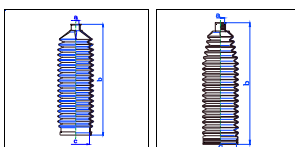

IVECO

Daily Furgone/Combinato/Autocarro

All models Steering box TRW 01/00-On PS

o.e. Ref.	Gomet code	Type
	29 17009-9	Kit
42556992	1517009	1st C
42556992	1517009	2nd C
		3rd C

Daily Furgone/Combinato/Autocarro

All models Steering box ZF 01/00-On PS

o.e. Ref.	Gomet code	Type
	T93 13	Kit
2992592	T491310	1st C
2992592	T491310	2nd C
		3rd C

14,5 196 54 16 215 61

1517009

T491310