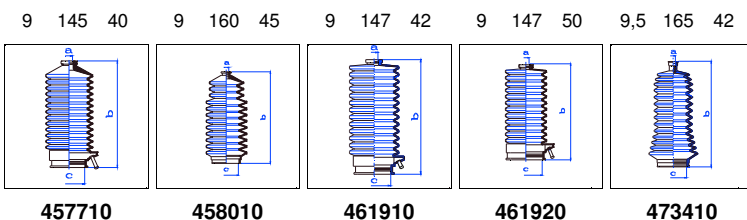

NISSAN

Bluebird Berlina/Wagon (T12/T72)

1.8	12/85-12/90	PS
2.0	09/87-10/90	PS
2.0 D	02/86-09/87	PS

o.e. Ref.	Gomet code	Type
	89 80	Kit
4820310V00	458010	1st C
4820310V00	458010	2nd C
		3rd C

Bluebird Berlina/Wagon (T12/T72)

2.0	01/87-09/87	PS
2.0 D	01/87-09/87	PS

o.e. Ref.	Gomet code	Type
	89 771	Kit
4820305F26	457710	1st C
4820305F26	457710	2nd C
		3rd C

A-Cargo

All models	01/89-12/91	PS

o.e. Ref.	Gomet code	Type
	90 19	Kit
4820303B00	461910	1st C
4820403B00	461920	2nd C
		3rd C

Interstar

All models	07/02-On	PS

o.e. Ref.	Gomet code	Type
	91 34	Kit
4820300QAD	473410	1st C
4820300QAD	473410	2nd C
		3rd C

Laurel (JC31)

All models	01/81-10/85	PS

o.e. Ref.	Gomet code	Type
	89 80	Kit
4820310V00	458010	1st C
4820310V00	458010	2nd C
		3rd C