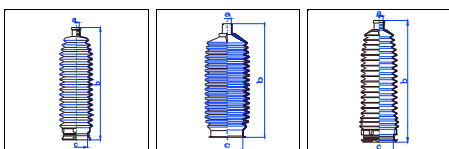

VOLVO

V 70

2.4 / 2.5 (103/106 KW)	04/97-02/00	PS
2.4 / 2.5 (121/125 KW)	04/97-02/00	PS
2.4T / 2.5T	04/97-02/00	PS
2.5 T AWD	04/97-02/00	PS
T 5	04/97-02/00	PS
R	05/97-02/00	PS

o.e. Ref.	Gomet code	Type
	T91 60	Kit
9191409	T476010	1st C
9191409	T476010	2nd C
		3rd C

V 70

R AWD	05/97-02/00	PS
TDI / D	04/97-02/00	PS

o.e. Ref.	Gomet code	Type
	T92 12	Kit
271601	T481210	1st C
271601	T481210	2nd C
		3rd C

V 70

Bi-Fuel	04/97-02/00	PS
All models Steering box TRW	05/97-02/00	PS
2,0T	09/01-09/04	PS
2,4 (103kW)	01/00-09/04	PS
2,4 (125kW)	01/00-09/04	PS
2,4T / 2,5T	01/00-09/04	PS
2,5T AWD	01/00-09/04	PS
2,5T	04/04-09/04	PS
T5	01/00-09/04	PS
2,4D	01/01-09/04	PS
2,5D	01/00-09/04	PS
D5	12/01-09/04	PS
D5 AWD	09/02-09/04	PS
Bi-Fuel	01/01-09/04	PS
All models Steering box TRW	01/00-09/04	PS
All models	04/07-On	PS

o.e. Ref.	Gomet code	Type
	T92 13	Kit
272418	T481310	1st C
272418	T481310	2nd C
		3rd C

13 225 46   13 203 49   14 204 50

T476010

T481210

T481310