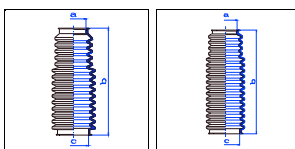

BMW

Serie 3 Touring/Cabrio (E30)

All models 09/85-09/91 PS

o.e. Ref.	Gomet code	Type
	88 96	Kit
32111127104	449610	1st C
32111127104	449610	2nd C
		3rd C

Serie 3 Berlina (E36)

All models 01/91-09/97 PS

o.e. Ref.	Gomet code	Type
	90 582	Kit
32211139786	465820	1st C
32211139786	465820	2nd C
		3rd C

Serie 3 Coupé (E36)

All models 01/92-03/98 PS

o.e. Ref.	Gomet code	Type
	90 582	Kit
32211139786	465820	1st C
32211139786	465820	2nd C
		3rd C

Serie 3 Compact (E36)

All models 04/94-03/99 PS

o.e. Ref.	Gomet code	Type
	90 582	Kit
32211139786	465820	1st C
32211139786	465820	2nd C
		3rd C

Serie 3 Touring (E36)

All models 03/95-09/98 PS

o.e. Ref.	Gomet code	Type
	90 582	Kit
32211139786	465820	1st C
32211139786	465820	2nd C
		3rd C

37 165 44 37 185 51

449610

465820