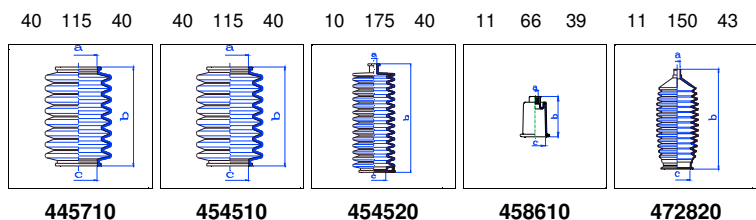

CITROEN

ZX Berlina/Break

All models 08/91-07/94 PS

o.e. Ref.	Gomet code	Type
	89 45	Kit
91510923	454520	1st C
91510864	454510	2nd C
		3rd C

Xsara Berlina/Break/Coupe'

All models 08/97-04/04 MS

o.e. Ref.	Gomet code	Type
	88 573	Kit
406622	445710	1st C
406616	458610	2nd C
		3rd C

Xsara Berlina/Break/Coupe'

All models 08/97-04/04 PS

o.e. Ref.	Gomet code	Type
	91 284	Kit
406643	472820	1st C
406622	445710	2nd C
406616	458610	3rd C

Xsara Picasso

All models 12/99-On MS

o.e. Ref.	Gomet code	Type
	88 573	Kit
406622	445710	1st C
406616	458610	2nd C
		3rd C

Xsara Picasso

All models 12/99-On PS

o.e. Ref.	Gomet code	Type
	91 284	Kit
406643	472820	1st C
406622	445710	2nd C
406616	458610	3rd C