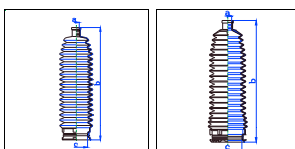

VOLVO

S 60

All models Steering box TRW 08/00-09/08 PS

o.e. Ref.	Gomet code	Type
	T91 60	Kit
9191409	T476010	1st C
9191409	T476010	2nd C
		3rd C

S 70

2.0 12/96-02/00 PS
2.4 / 2.5 (103/106 KW) 12/96-02/00 PS
2.4 / 2.5 (121/125 KW) 12/96-02/00 PS
2.4 T / 2.5 T 12/96-02/00 PS
T-5 12/96-02/00 PS
T-5 R 05/97-02/00 PS
TDI / 2.5 D 12/96-02/00 PS
Bi-Fuel 09/97-02/00 PS

o.e. Ref.	Gomet code	Type
	T91 60	Kit
9191409	T476010	1st C
9191409	T476010	2nd C
		3rd C

S 70

All models Steering box TRW 12/96-02/00 PS

o.e. Ref.	Gomet code	Type
	T92 13	Kit
272418	T481310	1st C
272418	T481310	2nd C
		3rd C

S 70

2.0 04/97-02/00 PS

o.e. Ref.	Gomet code	Type
	T91 60	Kit
9191409	T476010	1st C
9191409	T476010	2nd C
		3rd C

13 225 46 14 204 50

T476010

T481310