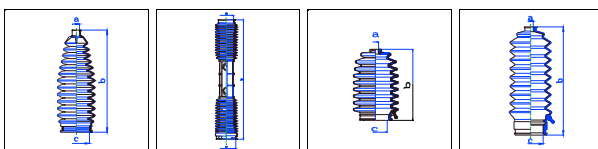

HONDA

CR-V (RE)

All models Gasoline powered 01/07-On PS

o.e. Ref.	Gomet code	Type
	29 19005-5	Kit
83534SMA003	1519005	1st C
83534SMA003	1519005	2nd C
		3rd C

Shuttle (RA1/3)

All models 05/95-01/97 PS

o.e. Ref.	Gomet code	Type
	91 651	Kit
53534SV4003	476510	1st C
53534SL4J01	471010	2nd C
		3rd C

FR-V (BE)

All models 11/04-On PS

o.e. Ref.	Gomet code	Type
	29 19015	Kit
53534SJFJ01	1519015	1st C
		2nd C
		3rd C

13 164 50,5 59 435 72 9,5 143 44 9 184 44

1519005

1519015

471010

476510