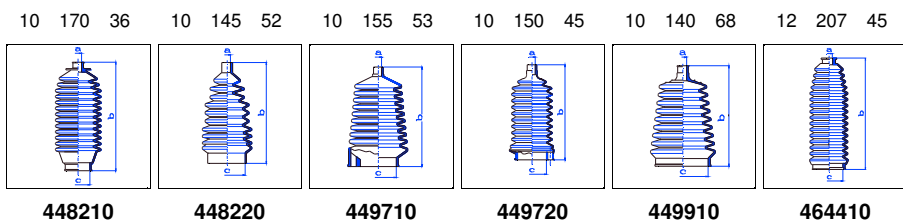

Granada

3,0	02/81-05/85	PS
-----	-------------	----

o.e. Ref.	Gomet code	Type
	90 44	Kit
6103590	464410	1st C
6103590	464410	2nd C
		3rd C

P 100

1,6	12/83-01/87	MS
-----	-------------	----

o.e. Ref.	Gomet code	Type
	88 82	Kit
1631631	448220	1st C
1631632	448210	2nd C
		3rd C