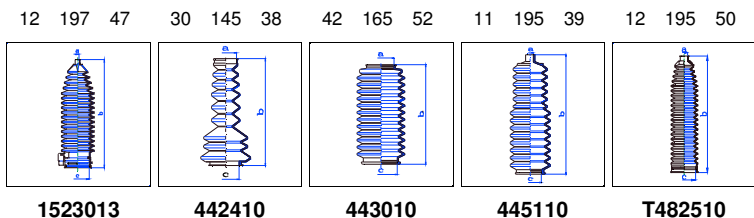

OPEL

Tigra Twin Top

All models 06/04-On PS

o.e. Ref.	Gomet code	Type
	T92 25	Kit
1609121	T482510	1st C
1609121	T482510	2nd C
		3rd C

GT

All models 08/06-07/07 PS

o.e. Ref.	Gomet code	Type
	29 23013-3	Kit
4805435	1523013	1st C
4805435	1523013	2nd C
		3rd C

Kadett A/B

All models 09/62-08/73 MS

o.e. Ref.	Gomet code	Type
	88 24	Kit
322502	442410	1st C
322502	442410	2nd C
		3rd C

Kadett C

All models 08/73-08/79 MS

o.e. Ref.	Gomet code	Type
	88 51	Kit
322503	445110	1st C
322503	445110	2nd C
		3rd C

Kadett D

All models 08/79-08/84 MS

o.e. Ref.	Gomet code	Type
	88 30	Kit
902825	443010	1st C
902825	443010	2nd C
		3rd C