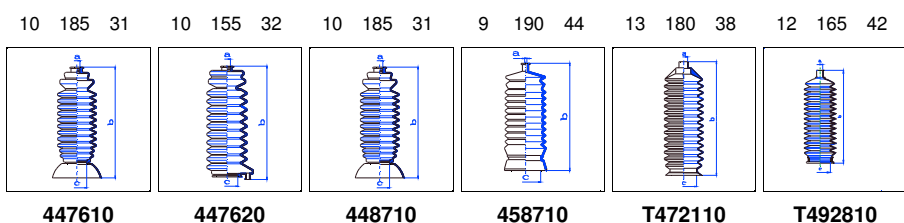

SUBARU

Justy J11 (JMA/MS)

All models 09/95-03/02 PS

o.e. Ref.	Gomet code	Type
	T91 21	Kit
4857160B10	T472110	1st C
4857160B10	T472110	2nd C
		3rd C

Justy J12 (NH)

All models 09/03-02/06 PS

o.e. Ref.	Gomet code	Type
	T93 28	Kit
4857183E000	T492810	1st C
4857183E000	T492810	2nd C
		3rd C

Leone

1.2 04/77-12/86 MS
1.3 04/77-12/86 MS
1.8 06/79-07/82 MS

o.e. Ref.	Gomet code	Type
	88 87	Kit
	448710	1st C
	448710	2nd C
		3rd C

Leone

1.3 12/80-12/86 PS
1.6 06/79-12/92 PS
1.8 06/79-12/92 PS

o.e. Ref.	Gomet code	Type
	89 87	Kit
31232GA081	458710	1st C
31232GA081	458710	2nd C
		3rd C

Leone

1.4 08/72-05/79 MS
1.6 08/72-05/79 MS

o.e. Ref.	Gomet code	Type
	88 76	Kit
731232000	447610	1st C
631307061	447620	2nd C
		3rd C