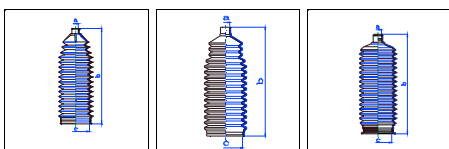

DAEWOO

Leganza

All models 08/97-On PS

o.e. Ref.	Gomet code	Type
	T90 47	Kit
520738	T464710	1st C
520738	T464710	2nd C
		3rd C

Evanda

All models 03/03-On PS

o.e. Ref.	Gomet code	Type
	T93 22	Kit
93740707	T492210	1st C
93740707	T492210	2nd C
		3rd C

Tacuma

All models 03/01-On PS

o.e. Ref.	Gomet code	Type
93740595	29 44003-3	Kit
	1544003	1st C
	1544003	2nd C
		3rd C

13 158 49   13 166 49   15 177 48

1544003

T464710

T492210