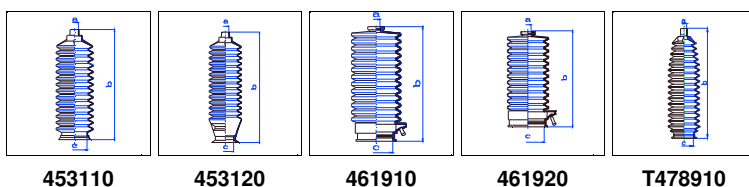

NISSAN

March

All models 10/82-12/92 MS

o.e. Ref.	Gomet code	Type
	89 31	Kit
4820301B01	453110	1st C
4820401B01	453120	2nd C
		3rd C

March

All models 10/82-12/92 PS

o.e. Ref.	Gomet code	Type
	90 19	Kit
4820303B00	461910	1st C
4820403B00	461920	2nd C
		3rd C

Micra (K10)

All models 02/83-12/90 MS

o.e. Ref.	Gomet code	Type
	89 31	Kit
4820301B01	453110	1st C
4820401B01	453120	2nd C
		3rd C

Micra (K10)

All models 02/83-12/90 PS

o.e. Ref.	Gomet code	Type
	90 19	Kit
4820303B00	461910	1st C
4820403B00	461920	2nd C
		3rd C

Micra (K11)

All models 08/92-09/97 PS
All models 07/98-02/01 PS

o.e. Ref.	Gomet code	Type
	T91 89	Kit
482036F610	T478910	1st C
482036F610	T478910	2nd C
		3rd C

12,5 180 38   12,5 214 31   9 147 42   9 147 50   12 216 36