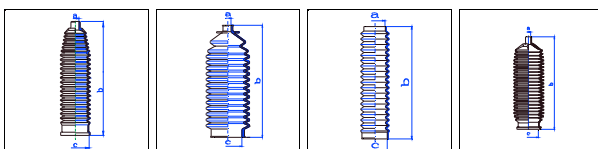

VOLVO

460

GL	09/89-01/96	PS
GLE	09/89-01/96	PS
Turbo	09/89-01/96	PS
1,6i	09/94-01/96	PS
1,8i	09/93-01/96	PS
1,8i R	01/96-01/96	PS
2,0i	09/93-01/96	PS
Turbodiesel	09/94-01/96	PS
Turbodiesel R	01/96-01/96	PS

o.e. Ref.	Gomet code	Type
	T89 97	Kit
3342893	T459710	1st C
3342893	T459710	2nd C
		3rd C

460

All models Steering box CAM	01/90-12/96	PS

o.e. Ref.	Gomet code	Type
	90 40	Kit
271469	464010	1st C
271469	464010	2nd C
		3rd C

460

All models Steering box ZF	01/90-12/96	PS

o.e. Ref.	Gomet code	Type
	90 41	Kit
270475	464110	1st C
270475	464110	2nd C
		3rd C

480

ES	09/86-09/94	PS

o.e. Ref.	Gomet code	Type
	29 18003-3	Kit
30723085	1518003	1st C
30723085	1518003	2nd C
		3rd C

15 206 54   10 185 44   40 257 55   12 208 47

1518003

464010

464110

T459710