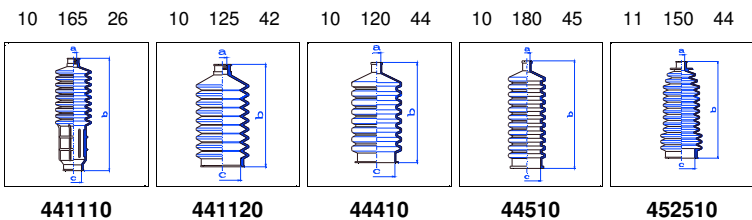

INNOCENTI

Mini

1000 cc 53 Hp	05/74-02/82	MS
1200 cc 59 Hp	01/79-02/81	MS
1300 cc 64 Hp	08/76-02/82	MS

o.e. Ref.	Gomet code	Type
	88 4	Kit
GSV1153	44410	1st C
GSV1153	44410	2nd C
		3rd C

Mini

1300 cc 69 Hp De Tomaso	08/76-02/82	MS

o.e. Ref.	Gomet code	Type
	89 25	Kit
53535ST3305	452510	1st C
53535ST3305	452510	2nd C
		3rd C

Mini

All models	02/82-On	MS

o.e. Ref.	Gomet code	Type
	88 11	Kit
7583243	441110	1st C
7583242	441120	2nd C
		3rd C

Regent

All models	01/74-12/76	MS

o.e. Ref.	Gomet code	Type
	88 5	Kit
13H3101	44510	1st C
13H3101	44510	2nd C
		3rd C