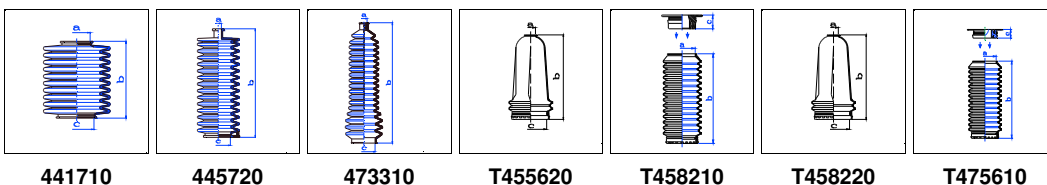

PEUGEOT

106 II

Electrique	05/96-On	MS
1,4i	05/96-On	MS
1,6i	05/96-On	MS

o.e. Ref.	Gomet code	Type
	T91 586	Kit
9451076780	T455620*	1st C
406646	T475610	2nd C
		3rd C

106 II

1,0	05/96-On	MS
1,1	05/96-On	MS
1,5 D	05/96-On	MS

o.e. Ref.	Gomet code	Type
	T89 82	Kit
406632	T458220	1st C
406634	T458210	2nd C
		3rd C

106 II

1,4i (ch 7112->)	05/96-On	PS
1,5 D	05/96-On	PS
1,6i	05/96-On	PS

o.e. Ref.	Gomet code	Type
	T91 335	Kit
9451076780	T455620*	1st C
7701038840	473310	2nd C
		3rd C

204

All models	10/65-10/77	MS

o.e. Ref.	Gomet code	Type
	88 17	Kit
406609	441710	1st C
406609	441710	2nd C
		3rd C

205/205 Cabrio

All models	02/83-02/92	MS

o.e. Ref.	Gomet code	Type
	88 572	Kit
406620	445720	1st C
406620	445720	2nd C
		3rd C

32 80 42 10 175 40 11 190 44 12 106 40 38 132 20 12 106 40 36 132 37