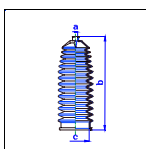

FIAT

Punto Berlina (176)

75	04/97-01/99	PSE
85 16V	04/97-01/99	PSE
55	04/98-03/99	PSE
GT T 130	04/97-01/99	PSE
TD 70	04/97-01/99	PSE
60	04/98-03/99	PSE
TD 60	03/94-03/99	PSE

o.e. Ref.	Gomet code	Type
9945564	29 17003-3	Kit
	1517003	1st C
	1517003	2nd C
		3rd C

Punto Berlina (188)

1.2 8V S	08/99-10/02	MS

o.e. Ref.	Gomet code	Type
9946947	T89 17*	Kit
	T451710*	1st C
	T451710*	2nd C
		3rd C

Punto Berlina (188)

1.2 8V	08/99-10/02	PSE
1.2 16V	08/99-10/02	PSE
1.2 16V Speedgear	08/99-10/02	PSE
1.8 16V HGT	08/99-10/02	PSE
1.9 JTD	08/99-10/02	PSE
All models	01/02-03/03	PSE

o.e. Ref.	Gomet code	Type
9945564	29 17003-3	Kit
	1517003	1st C
	1517003	2nd C
		3rd C

Punto Berlina (188)

1.9 JTD	10/01-03/03	PS

o.e. Ref.	Gomet code	Type
9946947	T92 78	Kit
	T487810	1st C
	T487810	2nd C
		3rd C

10 159 54,5   10 168 46   10 168 46

1517003