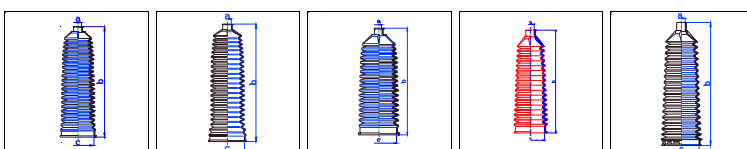

FORD

Transit (EY)

All models 06/94-10/00 PS

o.e. Ref.	Gomet code	Type
	T92 16	Kit
6869950	T481610	1st C
6869950	T481610	2nd C
		3rd C

Transit (FY)

All models 11/00-03/04 PS

o.e. Ref.	Gomet code	Type
	T90 902	Kit
4059921	T469020	1st C
4059922	1518002	2nd C
		3rd C

Transit (TT9)

All models 05/06-On PS

o.e. Ref.	Gomet code	Type
	29 18001-4	Kit
4602027	1518001	1st C
4602026	1518004	2nd C
		3rd C

13,5 247 67   13,5 247 67   14 186 61,5   14 179 61   15 205 60

1518001

1518002

1518004

T469020

T481610