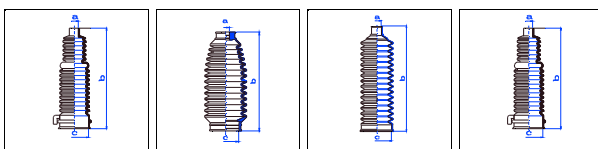

FORD

Scorpio Berlina/Wagon

All models 10/94-08/98 PS

o.e. Ref.	Gomet code	Type
	T90 51	Kit
1011665	T465110	1st C
1011665	T465110	2nd C
		3rd C

Maverick II

2,0i 16V 02/01-02/04 PS
3,0i V6 (197) 02/01-02/04 PS

o.e. Ref.	Gomet code	Type
	T92 23	Kit
4119193	T482310	1st C
4119193	T482310	2nd C
		3rd C

Maverick II

2,0i 16V 03/04-On PS
2,3i 16V 03/04-On PS
3,0i V6 (197) 03/04-On PS
3,0i V6 (203) 03/04-On PS

o.e. Ref.	Gomet code	Type
	90 27	Kit
3904122	462710	1st C
3904122	462710	2nd C
		3rd C

Galaxy (VX)

All models 06/95-08/00 PS

o.e. Ref.	Gomet code	Type
	90 49	Kit
7398680	464910	1st C
7398680	464910	2nd C
		3rd C

17 215 58 10 178 49 17 210 55 17 220 55

462710

464910

T465110

T482310