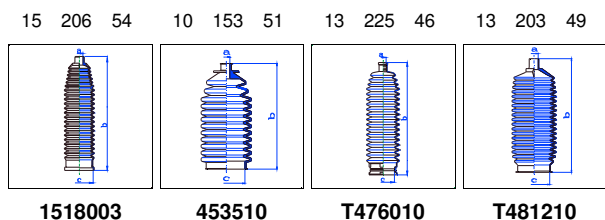

VOLVO

C 70 Cabrio

All models Steering box TRW 02/99-11/03 PS

o.e. Ref.	Gomet code	Type
	88 65	Kit
1272925	446510	1st C
1272924	446520	2nd C
		3rd C

C 70 Cabrio

All models 12/05-On PS

o.e. Ref.	Gomet code	Type
	89 35	Kit
271554	453510	1st C
271554	453510	2nd C
		3rd C