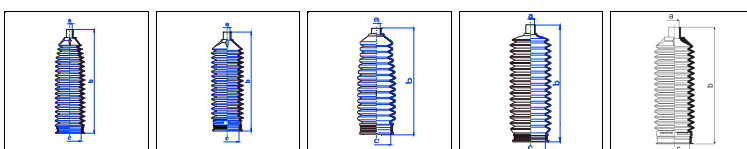

HYUNDAI

Tucson (JM)

All models 09/04-On PS

o.e. Ref.	Gomet code	Type
	T93 42	Kit
577402E000	T494210	1st C
577402E000	T494210	2nd C
		3rd C

Santa Fe (SM)

All models 11/00-11/04 PS

o.e. Ref.	Gomet code	Type
	29 46017-7	Kit
5774026000	1546017	1st C
5774026000	1546017	2nd C
		3rd C

Santa Fe (BM)

All models 02/06-On PS

o.e. Ref.	Gomet code	Type
	29 46013-3	Kit
577402B000	1546013	1st C
577402B000	1546013	2nd C
		3rd C

H1 Starex/H1/H100/H200

All models 07/93-On PS

o.e. Ref.	Gomet code	Type
	T91 73	Kit
577744A000	T477310	1st C
577744A000	T477310	2nd C
		3rd C

XG

All models 12/98-On PS

o.e. Ref.	Gomet code	Type
	90 53	Kit
5774038000	465310	1st C
5774038000	465310	2nd C
		3rd C

15,5 199 52   135 180 51   14 158 48   14 198 50   16 186 51

1546013

1546017

465310

T477310

T494210