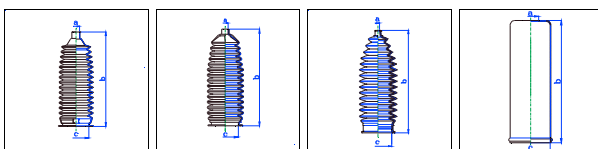

SUZUKI

Vitara

All models 01/98-On PS

o.e. Ref.	Gomet code	Type
	T91 98	Kit
4185065D00000	T479810	1st C
4185065D00000	T479810	2nd C
		3rd C

Grand Vitara 3p SQ (GT)

2,0 TD Berlina 08/03-08/04 PS
1,6 Berlina 09/01-08/04 PS
2,0 Berlina 01/99-02/03 PS

o.e. Ref.	Gomet code	Type
	29 36005-5	Kit
4857165D00000	1536005	1st C
4857165D00000	1536005	2nd C
		3rd C

Grand Vitara 3p SQ (GT)

1,6 Cabrio 04/02-12/02 PS
2,0 Cabrio 01/99-02/00 PS

o.e. Ref.	Gomet code	Type
	29 36013-3	Kit
4857167D00000	1536013	1st C
4857167D00000	1536013	2nd C
		3rd C

Grand Vitara 5p SQ (FT)

All models 03/98-08/04 PS

o.e. Ref.	Gomet code	Type
	29 36005-5	Kit
4857165D00000	1536005	1st C
4857165D00000	1536005	2nd C
		3rd C

Grand Vitara JB (JT)

All models 09/05-On PS

o.e. Ref.	Gomet code	Type
	29 36007-7	Kit
4857165J00000	1536007	1st C
4857165J00000	1536007	2nd C
		3rd C

14 168 42   14 157 47   15 180 47   28 203 66

1536005

1536007

1536013

T479810