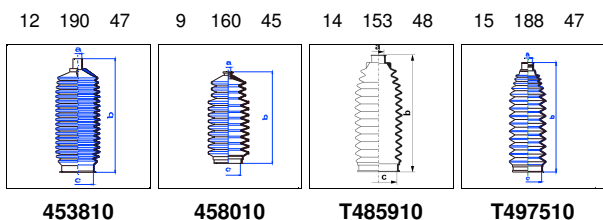

NISSAN

Almera Tino (V10M)

All models 08/00-05/04 PS

o.e. Ref.	Gomet code	Type
	T93 75	Kit
482038H325	T497510	1st C
482038H325	T497510	2nd C
		3rd C

Murano (Z50)

Base 01/05-01/05 PS

o.e. Ref.	Gomet code	Type
	T92 59	Kit
48203AL525	T485910	1st C
48203AL525	T485910	2nd C
		3rd C

Primera Berlina/Wagon (P10/W10)

1.6 06/90-03/98 PS
1.6i 06/93-01/98 PS
2.0i 07/90-06/96 PS

o.e. Ref.	Gomet code	Type
	89 38	Kit
48203Q9025	453810	1st C
48203Q9025	453810	2nd C
		3rd C

Primera Berlina/Wagon (P10/W10)

2.0i GT 06/90-06/96 PS
2.0i 16V 06/90-06/96 PS
2.0i 16V 4x4 06/90-06/96 PS
2.0 D 07/90-01/06 PS

o.e. Ref.	Gomet code	Type
	89 80	Kit
4820310V00	458010	1st C
4820310V00	458010	2nd C
		3rd C