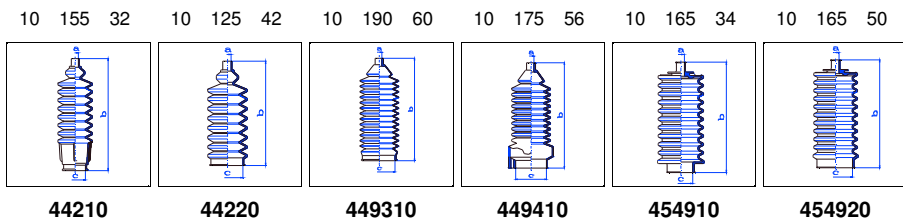

Torana

All models MS

o.e. Ref.	Gomet code	Type
	88 2	Kit
1454203	44210	1st C
1454202	44220	2nd C
		3rd C

Torana

All models PS

o.e. Ref.	Gomet code	Type
	89 49	Kit
	454910	1st C
	454920	2nd C
		3rd C

HONDA

Acty (TN)