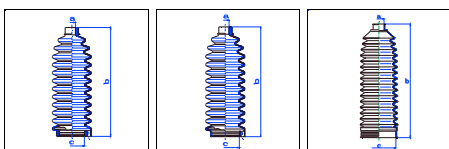

SAAB

9000 CS

All models 08/90-08/92 PS

o.e. Ref.	Gomet code	Type
	89 37	Kit
8962516	453710	1st C
8962243	453720	2nd C
		3rd C

9000 CD

All models 02/88-08/92 PS

o.e. Ref.	Gomet code	Type
	89 37	Kit
8962516	453710	1st C
8962243	453720	2nd C
		3rd C

9000 CS

All models 12/93-12/97 PS

o.e. Ref.	Gomet code	Type
	89 37	Kit
8962516	453710	1st C
8962243	453720	2nd C
		3rd C

9000 CD

All models 12/93-12/97 PS

o.e. Ref.	Gomet code	Type
	89 37	Kit
8962516	453710	1st C
8962243	453720	2nd C
		3rd C

9-5 Berlina/Wagon

All models 06/97-01/01 PS
All models 07/01-08/05 PS

o.e. Ref.	Gomet code	Type
	T91 49	Kit
4905865	T474910	1st C
4905865	T474910	2nd C
		3rd C

13 175 44   13 190 49   13 175 54

453710

453720

T474910