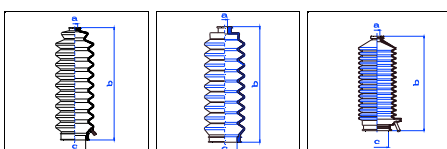

HONDA

Ballade Shuttle

All models 01/88-06/93 PS

o.e. Ref.	Gomet code	Type
	89 62	Kit
53534SD4000	456210	1st C
53534SD4000	456210	2nd C
		3rd C

CRX (AF/AS)

All models 10/83-11/86 MS

o.e. Ref.	Gomet code	Type
	89 63	Kit
53537SA5000	456310	1st C
53537SA5000	456310	2nd C
		3rd C

CRX (AF/AS)

All models 10/83-11/86 PS

o.e. Ref.	Gomet code	Type
	89 62	Kit
53534SD4000	456210	1st C
53534SD4000	456210	2nd C
		3rd C

CRX (ED/EE)

All models 10/87-02/92 PS

o.e. Ref.	Gomet code	Type
	89 62	Kit
53534SD4000	456210	1st C
53534SD4000	456210	2nd C
		3rd C

CRX (EG/EH)

1.6 ESI (EH) 04/92-03/97 PS
1.6 VTI (EG) 04/92-03/97 PS

o.e. Ref.	Gomet code	Type
	90 80	Kit
53534SR3N52	468010	1st C
53534SR3N52	468010	2nd C
		3rd C

9,5 184 39   9,5 167 39   9 160 44

456210

456310

468010