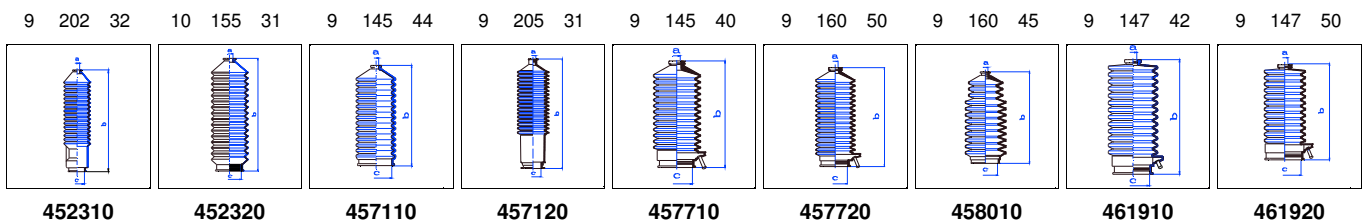

NISSAN

Silvia (S12)

All models 04/84-03/89 PS

o.e. Ref.	Gomet code	Type
	89 80	Kit
4820310V00	458010	1st C
4820310V00	458010	2nd C
		3rd C

Stanza (T11)

1,6 12/83-09/85 MS
1,8 12/83-09/85 MS

o.e. Ref.	Gomet code	Type
	89 71	Kit
48203W1000	457110	1st C
48204W100	457120	2nd C
		3rd C

Stanza (T11)

1,6 10/85-02/86 MS
1,8 10/85-02/86 MS

o.e. Ref.	Gomet code	Type
	89 23	Kit
4820401F00	452310	1st C
4020301F00	452320	2nd C
		3rd C

Stanza (T11)

1,6 12/83-09/85 PS
1,8 12/83-09/85 PS

o.e. Ref.	Gomet code	Type
	90 19	Kit
4820303B00	461910	1st C
4820403B00	461920	2nd C
		3rd C

Stanza (T11)

1,6 10/85-02/86 PS

o.e. Ref.	Gomet code	Type
	89 77	Kit
4820305F26	457710	1st C
4820442L00	457720	2nd C
		3rd C