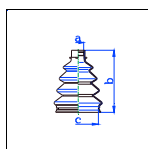

STEERING GAITER

SMART

Coupè/Cabrio

All models 07/98-On PS

o.e. Ref.	Gomet code	Type
	T92 15	Kit
4514600096	T481510	1st C
4914V002	T481520	2nd C
	T481530	3rd C

13 215 49 49 136 49 13 75 49

T481530