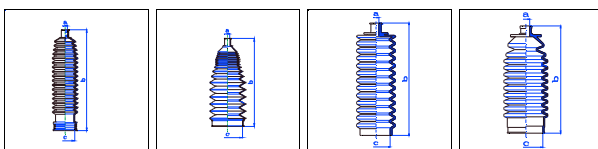

JAGUAR

X-Type Berlina/Wagon/Estate

All models 06/01-07/04 PS

o.e. Ref.	Gomet code	Type
	29 47005-5	Kit
C2S12019	1547005	1st C
C2S12019	1547005	2nd C
		3rd C

XJ

2.8 09/68-12/92 PS
3.4 09/68-12/92 PS
2.9 10/86-08/90 PS
6.0i 03/93-11/94 PS

o.e. Ref.	Gomet code	Type
	88 28	Kit
	442810	1st C
	442810	2nd C
		3rd C

XJ

4.0 09/89-11/94 PS

o.e. Ref.	Gomet code	Type
	91 48	Kit
JLM1103	474810	1st C
JLM1103	474810	2nd C
		3rd C

XJ

All models 09/99-11/01 PS

o.e. Ref.	Gomet code	Type
	29 47007-7	Kit
JLM20683	1547007	1st C
JLM20683	1547007	2nd C
		3rd C

16 185 49 13 172 57 10 195 50 13 155 54

1547005

1547007

442810

474810