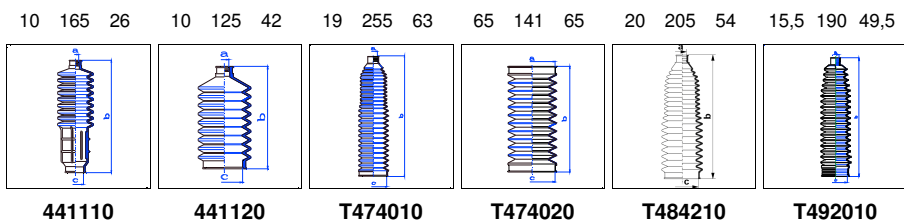

SKODA

Rapid

All models 11/52-04/86 MS

o.e. Ref.	Gomet code	Type
	88 11	Kit
114509823	441110	1st C
114509822	441120	2nd C
		3rd C

Superb (3U4)

All models 04/02-04/07 PS

o.e. Ref.	Gomet code	Type
	T92 422*	Kit
4D0419831E	T484210	1st C
8D0419831K	T474010*	2nd C
4D0419831A	T474020*	3rd C

Superb Berlina/Wagon (3T4/3T5)

All models 03/08-ON PS

o.e. Ref.	Gomet code	Type
	T93 20	Kit
1K0423831A	T492010	1st C
1K0423831A	T492010	2nd C
		3rd C