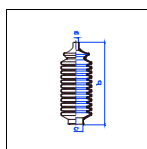

MITSUBISHI

Colt Berlina 3 p (CA0A)

All models 04/92-09/95 PS

o.e. Ref.	Gomet code	Type
	89 68	Kit
MB501711	456810	1st C
MB501711	456810	2nd C
		3rd C

Colt Berlina 3 p (CJ0A)

All models 03/96-10/96 MS

o.e. Ref.	Gomet code	Type
	89 67	Kit
MB347364	456710	1st C
MB347365	456720	2nd C
		3rd C

Colt Berlina 3 p (CJ0A)

All models 03/96-10/96 PS

o.e. Ref.	Gomet code	Type
	89 68	Kit
MB501711	456810	1st C
MB501711	456810	2nd C
		3rd C

Tredia (A21)

All models 09/82-10/87 MS

o.e. Ref.	Gomet code	Type
	89 67	Kit
MB347364	456710	1st C
MB347365	456720	2nd C
		3rd C

Tredia (A21)

All models 09/82-10/87 PS

o.e. Ref.	Gomet code	Type
	89 68	Kit
MB501711	456810	1st C
MB501711	456810	2nd C
		3rd C

9 168 29   9 168 36   11 185 46

456720