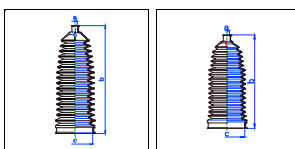

Ulysse (179)

2,0 JTD (80 KW)	09/02-03/07	PS
2,0 JTD Automatic gear (80 KW)	07/03-03/07	PS

o.e. Ref.	Gomet code	Type
77364276	29 17027-7	Kit
	1517027	1st C
	1517027	2nd C
		3rd C

14 190 63 14,5 150 64

1517027