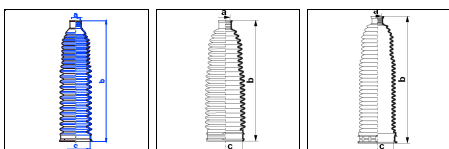

AUDI

A4 Berlina (10.2000->)(8E)

All models steering box KOYO 12/00-12/04 PS

o.e. Ref.	Gomet code	Type
	T92 571	Kit
8E0419831A	T485710	1st C
8E0419831B	T485810	2nd C
		3rd C

S4 Berlina (03.2003->)(8E)

4,2 steering box ZF 03/03-12/04 PS

o.e. Ref.	Gomet code	Type
	29 11001-1	Kit
8E0419831	1511001	1st C
8E0419831	1511001	2nd C
		3rd C

S4 Berlina (03.2003->)(8E)

4,2 steering box KOYO 03/03-12/04 PS

o.e. Ref.	Gomet code	Type
	T92 571	Kit
8E0419831A	T485710	1st C
8E0419831B	T485810	2nd C
		3rd C

A4 Avant (06.2001->)(8E)

All models steering box ZF 05/01-12/04 PS

o.e. Ref.	Gomet code	Type
	29 11001-1	Kit
8E0419831	1511001	1st C
8E0419831	1511001	2nd C
		3rd C

A4 Avant (06.2001->)(8E)

All models steering box KOYO 05/01-12/04 PS

o.e. Ref.	Gomet code	Type
	T92 571	Kit
8E0419831A	T485710	1st C
8E0419831B	T485810	2nd C
		3rd C

19 250 63 22 205 54 21 254 64

1511001

T485710

T485810