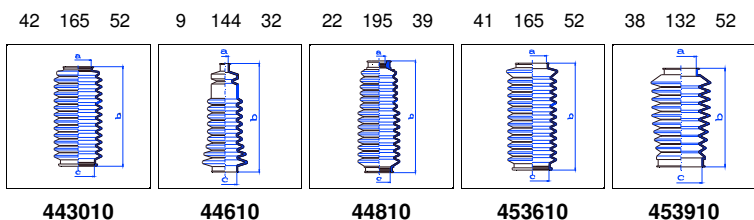

OPEL

Kadett E

All models 09/84-12/90 PS

o.e. Ref.	Gomet code	Type
	89 36	Kit
902828	453610	1st C
902828	453610	2nd C
		3rd C

Kadett E Cabrio

All models 08/86-08/91 PS

o.e. Ref.	Gomet code	Type
	89 39	Kit
1609073	453910	1st C
1609073	453910	2nd C
		3rd C

Ascona A

All models 10/70-08/75 MS

o.e. Ref.	Gomet code	Type
	88 6	Kit
322501	44610	1st C
322501	44610	2nd C
		3rd C

Ascona B

All models 09/75-08/81 MS

o.e. Ref.	Gomet code	Type
	88 8	Kit
322506	44810	1st C
322506	44810	2nd C
		3rd C

Ascona C

All models 09/81-08/88 MS

o.e. Ref.	Gomet code	Type
	88 30	Kit
902825	443010	1st C
902825	443010	2nd C
		3rd C