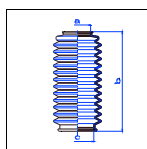

BEDFORD

Astra

All models 10/79-10/89 MS

o.e. Ref.	Gomet code	Type
	88 30	Kit
902825	443010	1st C
902825	443010	2nd C
		3rd C

Astramax

All models 08/84-10/89 MS

o.e. Ref.	Gomet code	Type
	88 30	Kit
902825	443010	1st C
902825	443010	2nd C
		3rd C

Beagle Ha Van

All models 10/79-On MS

o.e. Ref.	Gomet code	Type
	88 6	Kit
322501	44610	1st C
322501	44610	2nd C
		3rd C

Blitz (CF 97)

All models 08/69-10/87 MS

o.e. Ref.	Gomet code	Type
	88 23	Kit
AAU3355	442310	1st C
AAU3355	442310	2nd C
		3rd C

12 165 48   42 165 52   9 144 32

443010