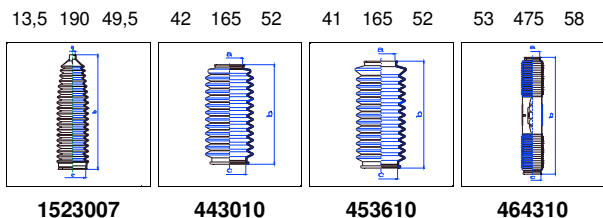

VAUXHALL

Astra Mk III

All models Steering box Saginaw 01/91-03/01 PS

o.e. Ref.	Gomet code	Type
	90 43	Kit
902829	464310	1st C
		2nd C
		3rd C

Astra Mk IV

All models 02/98-On PS

o.e. Ref.	Gomet code	Type
	29 23007-7	Kit
1609109	1523007	1st C
1609109	1523007	2nd C
		3rd C

Belmont I/II/III

1.2	08/79-02/98	MS
1.3	08/79-02/98	MS
1.4	08/79-02/98	MS
1.6	08/79-02/98	MS
1.8	08/79-02/98	MS
2.0	08/79-02/98	MS
1.7 D	08/79-02/98	MS
1.7 TD	08/79-02/98	MS

o.e. Ref.	Gomet code	Type
	88 30	Kit
902825	443010	1st C
902825	443010	2nd C
		3rd C

Belmont I/II/III

All models Steering box TRW 08/79-02/98 PS

o.e. Ref.	Gomet code	Type
	89 36	Kit
902828	453610	1st C
902828	453610	2nd C
		3rd C