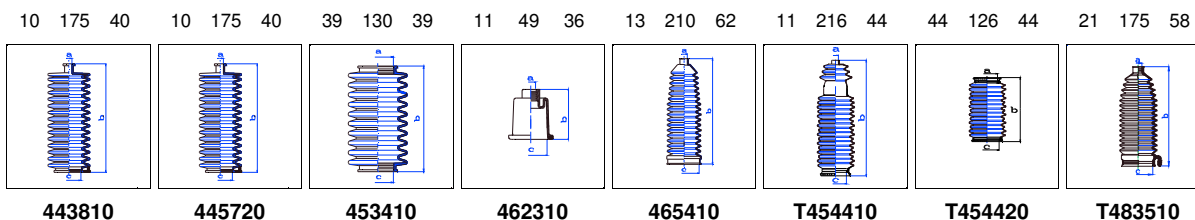

PEUGEOT

505

All models 09/79-09/91 PS

o.e. Ref.	Gomet code	Type
	89 345	Kit
406620	445720	1st C
406617	453410	2nd C
		3rd C

604

All models 08/77-07/87 MS

o.e. Ref.	Gomet code	Type
	88 38	Kit
406615	443810	1st C
406615	443810	2nd C
		3rd C

605

All models 08/89-10/98 MS

o.e. Ref.	Gomet code	Type
	T89 44*	Kit
95639171	T454410*	1st C
95639173	T454420*	2nd C
406621	462310	3rd C

607

All models 11/99-01/05 PS

o.e. Ref.	Gomet code	Type
	T92 35	Kit
406664	T483510	1st C
406664	T483510	2nd C
		3rd C

806

All models 05/94-05/00 PS

o.e. Ref.	Gomet code	Type
	90 54	Kit
406641	465410	1st C
406641	465410	2nd C
		3rd C