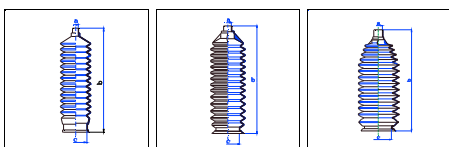

MAZDA

323 Berlina/Wagon (BF2/BW2)

All models 04/87-09/89 MS

o.e. Ref.	Gomet code	Type
	89 64	Kit
H00232125	456410	1st C
H00232125	456410	2nd C
		3rd C

323 Berlina (BG)

All models 06/89-03/91 MS

o.e. Ref.	Gomet code	Type
	89 64	Kit
H00232125	456410	1st C
H00232125	456410	2nd C
		3rd C

323 Berlina C/F/S (BA)

All models 04/94-02/98 PS

o.e. Ref.	Gomet code	Type
	T91 20	Kit
B45632125	T472010	1st C
B45632125	T472010	2nd C
		3rd C

323 Berlina F/S (BJ)

1,4 F Comfort	11/00-12/00	PS
1,4 F Exclusive	11/00-12/00	PS
1,4 S Comfort	11/00-12/00	PS
1,4 S Exclusive	11/00-12/00	PS
1,5 F Exclusive	11/00-12/00	PS
1,5 S Exclusive	11/00-12/00	PS
1,8 F Sportive	11/00-12/00	PS
2,0 D F Comfort	11/00-12/00	PS
2,0 D S Comfort	11/00-12/00	PS
2,0 TD F Exclusive	11/00-12/00	PS
2,0 TD S Exclusive	11/00-12/00	PS

o.e. Ref.	Gomet code	Type
	T92 91	Kit
B25D32125	T489110	1st C
B25D32125	T489110	2nd C
		3rd C

12 212 45 13 185 41,5 14 151 43

456410

T472010

T489110