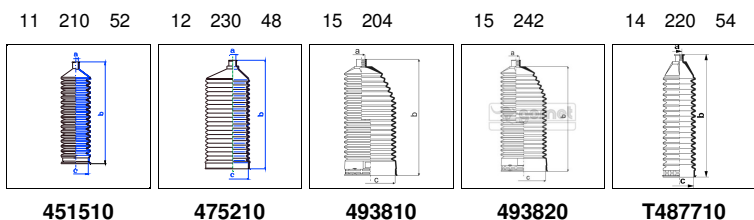

MERCEDES-BENZ

Classe A (BM 168)

All models to ch.168033J032834 05/97-02/04 PS

o.e. Ref.	Gomet code	Type
	91 52	Kit
1684602300	475210	1st C
1684602300	475210	2nd C
		3rd C

Classe A (BM 168)

All models from ch. 168033J032835 05/97-02/04 PS

o.e. Ref.	Gomet code	Type
	89 15	Kit
1684602400	451510	1st C
1684602400	451510	2nd C
		3rd C

Classe A (BM 169)

All models 06/04-On PS

o.e. Ref.	Gomet code	Type
	93 38	Kit
1694600196	493810	1st C
1694600396	493820	2nd C
		3rd C

Classe B (BM 245)

All models 03/05-On PS

o.e. Ref.	Gomet code	Type
	93 38	Kit
1694600196	493810	1st C
1694600396	493820	2nd C
		3rd C

Vaneo Compact Van (BM 414)

All models 10/01-02/05 PS

o.e. Ref.	Gomet code	Type
	T92 77	Kit
4144600800	T487710	1st C
4144600800	T487710	2nd C
		3rd C