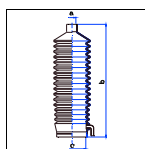

OPEL

Combo (Corsa B)

All models 08/93-10/99 PSE

o.e. Ref.	Gomet code	Type
	88 67	Kit
902826	446710	1st C
902826	446710	2nd C
		3rd C

Combo (Corsa B)

All models 08/93-10/99 PSH

o.e. Ref.	Gomet code	Type
	90 50	Kit
1609087	465010	1st C
1609087	465010	2nd C
		3rd C

Combo (Corsa C)

All models 08/01-07/08 PS

o.e. Ref.	Gomet code	Type
	T92 25	Kit
1609121	T482510	1st C
1609121	T482510	2nd C
		3rd C

Tigra

All models 09/94-09/99 PSE

o.e. Ref.	Gomet code	Type
	88 67	Kit
902826	446710	1st C
902826	446710	2nd C
		3rd C

Tigra

All models 09/94-09/99 PSH

o.e. Ref.	Gomet code	Type
	90 50	Kit
1609087	465010	1st C
1609087	465010	2nd C
		3rd C

12 175 50   12 190 49   12 195 50

465010