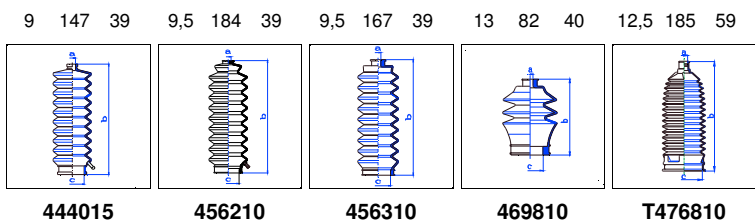

HONDA

S 2000 (F20)

All models 11/99-09/06 PS

o.e. Ref.	Gomet code	Type
	T91 68	Kit
53537S2A003	T476810	1st C
53537S2A003	T476810	2nd C
		3rd C

Prelude I

All models 11/78-10/82 MS

o.e. Ref.	Gomet code	Type
	88 405	Kit
53534634000	444015	1st C
53534634000	444015	2nd C
		3rd C

Prelude II

All models 11/83-04/87 MS

o.e. Ref.	Gomet code	Type
	89 63	Kit
53537SA5000	456310	1st C
53537SA5000	456310	2nd C
		3rd C

Prelude II

All models 11/83-04/87 PS

o.e. Ref.	Gomet code	Type
	89 62	Kit
53534SD4000	456210	1st C
53534SD4000	456210	2nd C
		3rd C

Prelude III

All models 10/87-07/88 PS

o.e. Ref.	Gomet code	Type
	90 98	Kit
53594SF1J61	469810	1st C
53594SF1J61	469810	2nd C
		3rd C