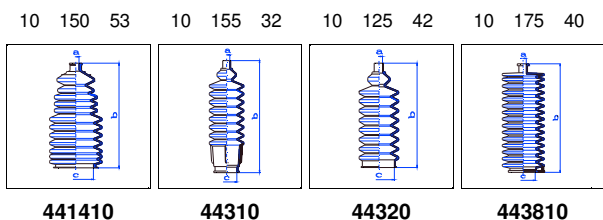

All models 01/77-12/84 MS

o.e. Ref.	Gomet code	Type
	88 14	Kit
138704	441410	1st C
138704	441410	2nd C
		3rd C

Samba

All models 11/81-03/86 MS

o.e. Ref.	Gomet code	Type
	88 38	Kit
406615	443810	1st C
406615	443810	2nd C
		3rd C