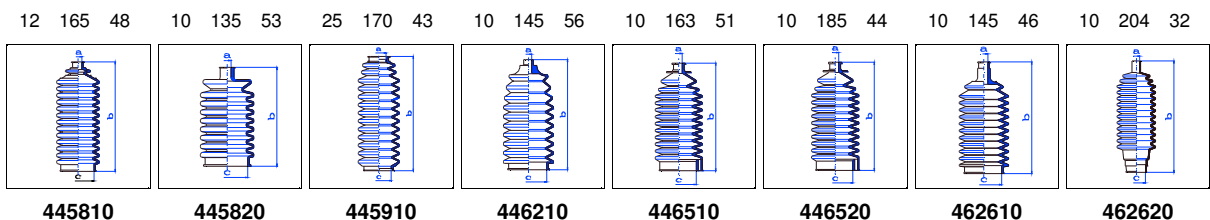

260

All models 10/76-04/83 MS

o.e. Ref.	Gomet code	Type
	90 26	Kit
	462610	1st C
	462620	2nd C
		3rd C

VOLVO

440

All models Steering box CAM 07/88-07/94 MS

o.e. Ref.	Gomet code	Type
	90 40	Kit
271469	464010	1st C
271469	464010	2nd C
		3rd C