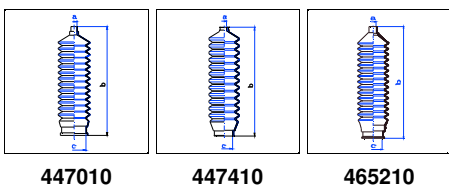

Escort Van

All models 08/88-08/90 MS
 All models 08/90-01/95 MS
 All models 01/95-On MS

o.e. Ref.	Gomet code	Type
	90 52	Kit
6935233	465210	1st C
6935233	465210	2nd C
		3rd C

11 220 48 10 225 36 14 228 37