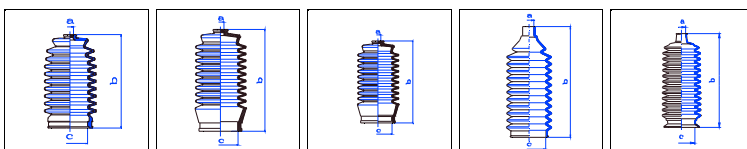

Camry (V30)

All models	11/91-06/94	PS
------------	-------------	----

o.e. Ref.	Gomet code	Type
	T91 18	Kit
4553533010	T471810	1st C
4553533010	T471810	2nd C
		3rd C

9,5 150 57 9,5 145 47 9 147 50 13 158 46 14 148 47,5