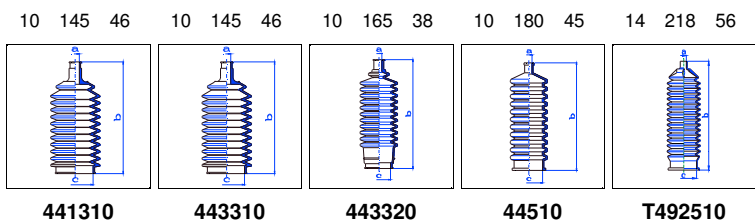

MGC

All models 01/67-09/69 MS

o.e. Ref.	Gomet code	Type
	88 5	Kit
13H3101	44510	1st C
13H3101	44510	2nd C
		3rd C

MGC GT

All models 01/67-09/69 MS

o.e. Ref.	Gomet code	Type
	88 5	Kit
13H3101	44510	1st C
13H3101	44510	2nd C
		3rd C