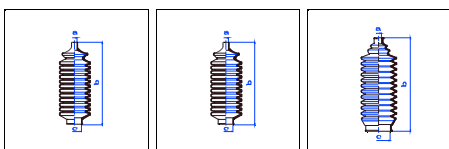

MITSUBISHI

Colt Berlina 3 p (C10A)

All models 02/84-04/88 MS

o.e. Ref.	Gomet code	Type
	89 67	Kit
MB347364	456710	1st C
MB347365	456720	2nd C
		3rd C

Colt Berlina 3 p (C10A)

All models 02/84-04/88 PS

o.e. Ref.	Gomet code	Type
	89 68	Kit
MB501711	456810	1st C
MB501711	456810	2nd C
		3rd C

Colt Berlina 3 p (C50A)

All models 04/88-05/92 MS

o.e. Ref.	Gomet code	Type
	89 67	Kit
MB347364	456710	1st C
MB347365	456720	2nd C
		3rd C

Colt Berlina 3 p (C50A)

All models 04/88-05/92 PS

o.e. Ref.	Gomet code	Type
	89 68	Kit
MB501711	456810	1st C
MB501711	456810	2nd C
		3rd C

Colt Berlina 3 p (CA0A)

All models 04/92-09/95 MS

o.e. Ref.	Gomet code	Type
	89 67	Kit
MB347364	456710	1st C
MB347365	456720	2nd C
		3rd C

9 168 29   9 168 36   11 185 46

456710

456720

456810