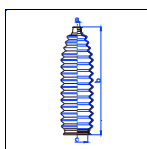

TOYOTA

Carina (T19)

Liftback 2,0 GTI 02/92-03/96 PS

o.e. Ref.	Gomet code	Type
	29 37041-1	Kit
4553520130	1537041	1st C
4553520130	1537041	2nd C
		3rd C

Carina (T19)

Berlina 1,6	02/92-03/96	PS
Berlina 2,0	02/92-03/96	PS
Berlina 2,0 Automatica	02/92-03/96	PS
Liftback 1,6	02/92-03/96	PS
Liftback 2,0	02/92-03/96	PS
Liftback 2,0 Automatica	02/92-03/96	PS
Liftback 2,0 T-Diesel	02/92-03/96	PS
Wagon 1,6	02/92-03/96	PS
Wagon 2,0	02/92-03/96	PS
Wagon 2,0 Automatica	02/92-03/96	PS
Wagon 2,0 T-Diesel	02/92-03/96	PS

o.e. Ref.	Gomet code	Type
	T91 97	Kit
4553520080	T479710	1st C
4553520080	T479710	2nd C
		3rd C

Carina (T19)

Berlina 1,6	01/96-03/96	PS
Berlina 2,0	01/96-03/96	PS
Berlina 2,0 Automatica	01/96-03/96	PS
Liftback 1,6	01/96-03/96	PS
Liftback 2,0	01/96-03/96	PS
Liftback 2,0 Automatica	01/96-03/96	PS
Liftback 2,0 T-Diesel	01/96-03/96	PS
Wagon 1,6	01/96-03/96	PS
Wagon 2,0	01/96-03/96	PS
Wagon 2,0 Automatica	01/96-03/96	PS
Wagon 2,0 T-Diesel	01/96-03/96	PS

o.e. Ref.	Gomet code	Type
	T90 51B	Kit
4553505010	T465110B	1st C
4553505010	T465110B	2nd C
		3rd C

14 154 44 13 210 55 14 210 44

T479710