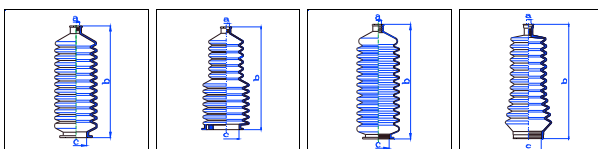

RENAULT

Clio I Phase I+II (B/C57)

All models 01/91-01/94 PS

o.e. Ref.	Gomet code	Type
	89 20	Kit
7701469617	452010	1st C
7701469617	452010	2nd C
		3rd C

Clio I Phase III

All models 04/96-01/97 MS

o.e. Ref.	Gomet code	Type
	91 11	Kit
7701469497	471110	1st C
7701469497	471110	2nd C
		3rd C

Clio I Phase III

All models 04/96-01/97 PS

o.e. Ref.	Gomet code	Type
	89 20	Kit
7701469617	452010	1st C
7701469617	452010	2nd C
		3rd C

Clio II Phase I (B/CBO)

All models 07/98-01/01 MS

o.e. Ref.	Gomet code	Type
	88 52	Kit
7700678649	445210	1st C
7700678649	445210	2nd C
		3rd C

Clio II Phase I (B/CBO)

All models steering box SMI 07/98-01/01 PS

o.e. Ref.	Gomet code	Type
	91 35	Kit
7701469496	473510	1st C
7701469496	473510	2nd C
		3rd C

10 158 30   10 150 40   10 155 27,5   9 168 39

445210

452010

471110

473510