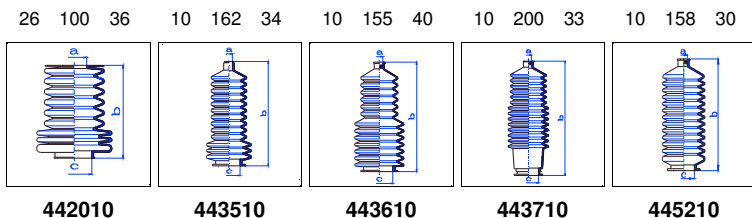

RENAULT

R4 Berlina/Combi/Furgone

Base/L (R 1123)	01/78-08/78	MS
F4 (R 2106)	01/78-08/78	MS
F6 (R 2370)	08/78-08/78	MS
GTL (R 1128)	01/78-08/78	MS
TL (R 1123)	01/78-08/78	MS

o.e. Ref.	Gomet code	Type
	88 20	Kit
7700554294	442010	1st C
7700554294	442010	2nd C
		3rd C

R4 Berlina/Combi/Furgone

Base/L (R 1123)	11/78-08/84	MS
F4 (R 2106)	11/78-08/84	MS
F6 (R 2370)	11/78-08/84	MS
GTL (R 1128)	11/78-08/84	MS
TL (R 1123)	11/78-08/84	MS

o.e. Ref.	Gomet code	Type
	88 35	Kit
7700656569	443510	1st C
7700656569	443510	2nd C
		3rd C

Extra

All models	04/86-12/97	MS

o.e. Ref.	Gomet code	Type
	88 52	Kit
7700678649	445210	1st C
7700678649	445210	2nd C
		3rd C

Extra

All models	04/86-12/97	PS

o.e. Ref.	Gomet code	Type
	88 365	Kit
7700653459	443610	1st C
7700680852	443710	2nd C
		3rd C