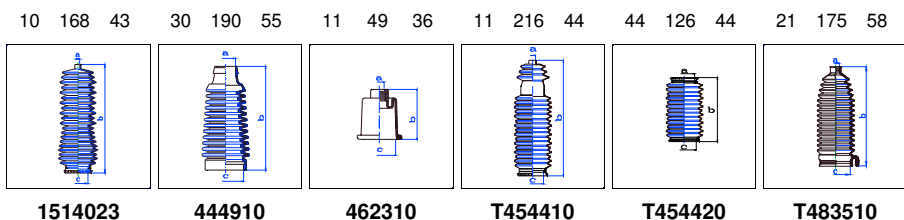

CITROEN

CX

All models 09/74-12/92 PS

o.e. Ref.	Gomet code	Type
	88 49	Kit
5439684	444910	1st C
5439684	444910	2nd C
		3rd C

XM Berlina/Break

2.0i 03/90-07/94 PS
2.0 Turbo C.T. 01/93-07/94 PS
2.1 Turbo D 12 03/90-07/94 PS

o.e. Ref.	Gomet code	Type
	T89 44*	Kit
95639171	T454410*	1st C
95639173	T454420*	2nd C
406621	462310	3rd C

XM Berlina/Break

3.0 V6 10/89-07/94 PS
3.0 V6 24V 10/89-07/94 PS

o.e. Ref.	Gomet code	Type
	29 14023-3	Kit
96065336	1514023	1st C
96065336	1514023	2nd C
		3rd C

XM Berlina/Break

All models 05/94-02/96 PS

o.e. Ref.	Gomet code	Type
	T89 44*	Kit
95639171	T454410*	1st C
95639173	T454420*	2nd C
406621	462310	3rd C

C5 Berlina/Break

All models 03/01-09/04 PS

o.e. Ref.	Gomet code	Type
	T92 35	Kit
406664	T483510	1st C
406664	T483510	2nd C
		3rd C