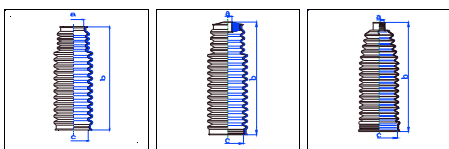

BMW

Z4 Roadster (E85)

All models 11/02-On PS

o.e. Ref.	Gomet code	Type
	91 95	Kit
32131096910	479510	1st C
32131096910	479510	2nd C
		3rd C

Z4 Coupe (E86)

All models 03/06-On PS

o.e. Ref.	Gomet code	Type
	91 95	Kit
32131096910	479510	1st C
32131096910	479510	2nd C
		3rd C

Z8 (E52)

5.0 02/00-02/00 PS

o.e. Ref.	Gomet code	Type
	90 581	Kit
32131092876	465810	1st C
32131092876	465810	2nd C
		3rd C

X1 (E84)

All models 09/09-On PS

o.e. Ref.	Gomet code	Type
	T93 90	Kit
32106765234	T499010	1st C
32106765234	T499010	2nd C
		3rd C

37 177 53 15 186 55 15,5 195 64

465810

479510

T499010